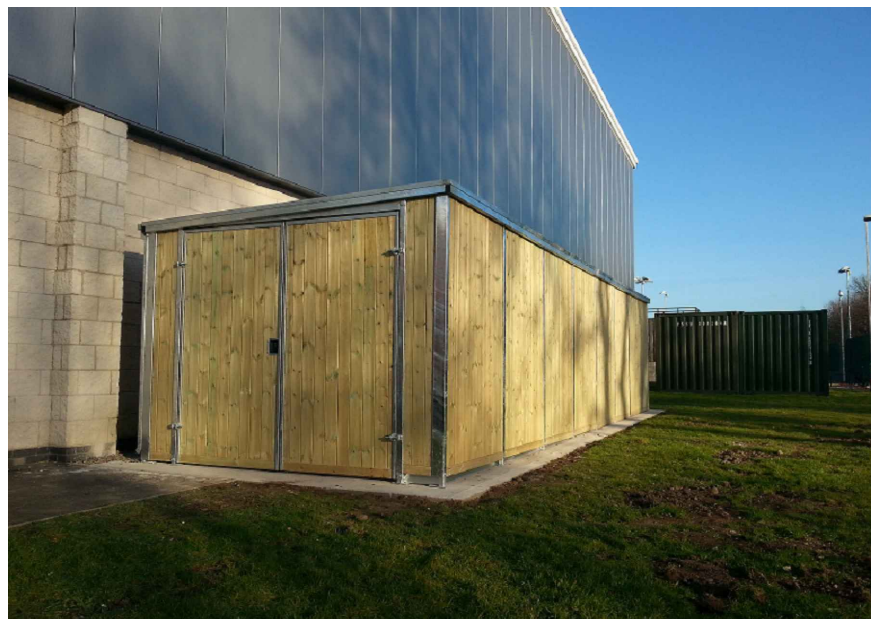

Photograph showing proposed site location

Photograph showing example unit as installed by the manufacturer

CLIENT St Mary's University		
SITE St Marys University Twickenham		
DRAWING Proposed Site Location & Sample unit		
PROJECT NUMBER TBA	DRAWING NUMBER TBA	DATE 01/12/2016
SURVEYED BY JL / MJ	DRAWN BY MAJ	CHECKED BY ASW
SCALE NTS	SHEET SIZE A3	SHEET 1 OF 1