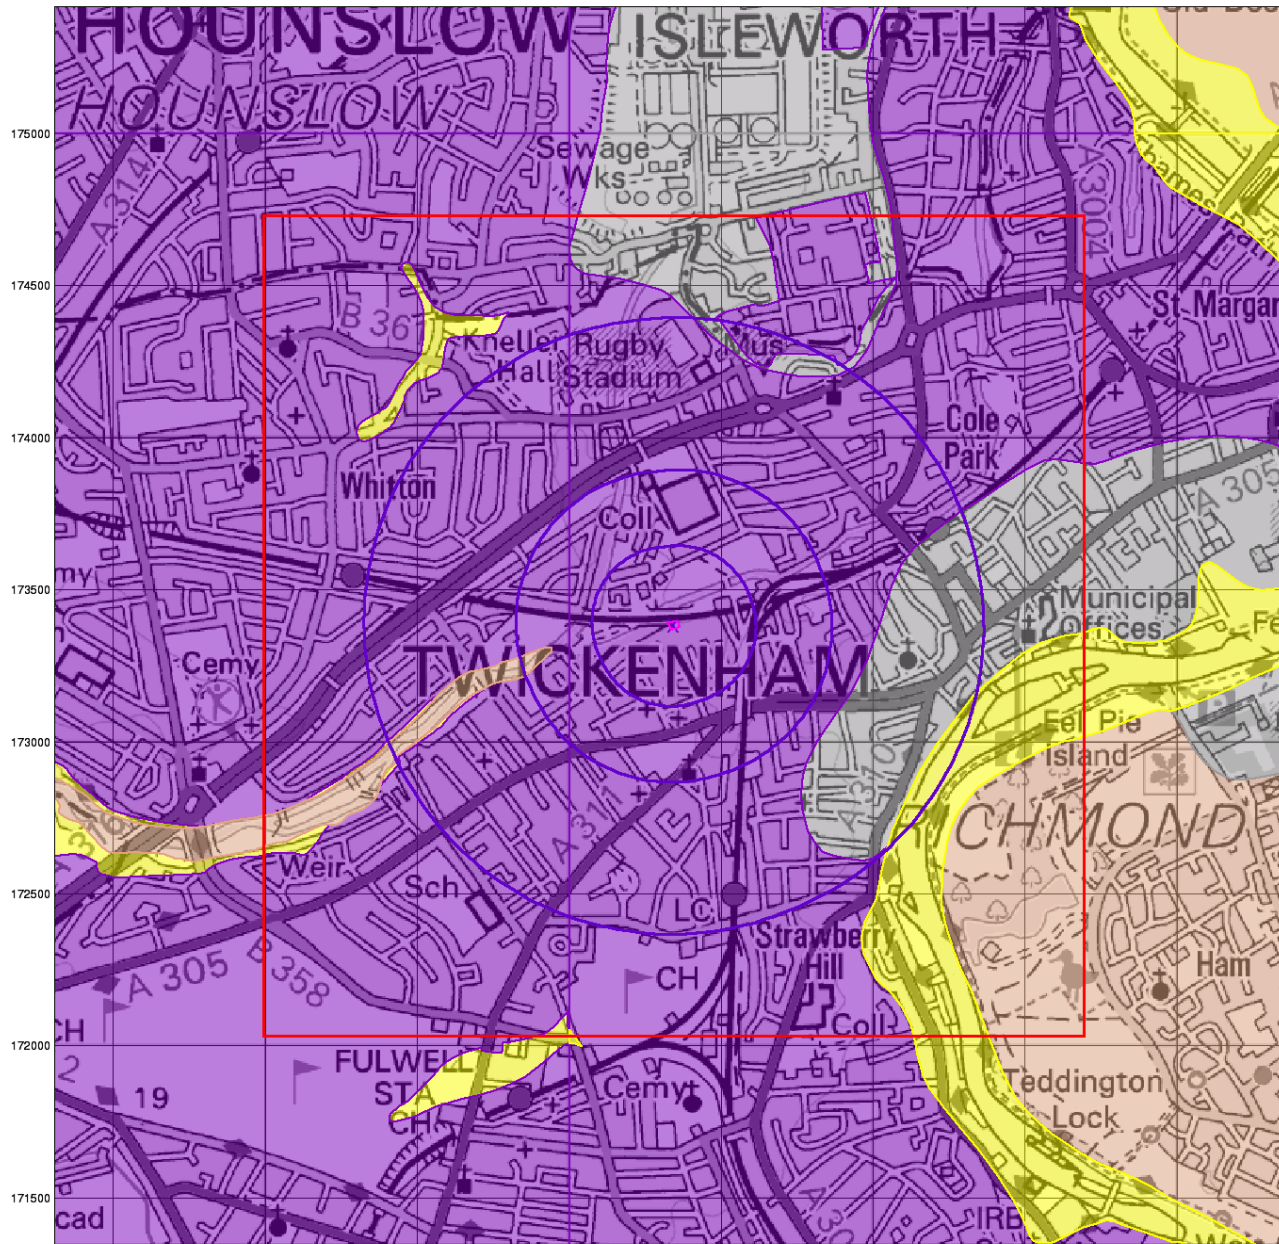

513500 514000 514500 515000 515500 516000 516500 517000

0 1 km

Superficial Aquifer Designation

General

- Specified Site
- Specified Buffer(s)
- Bearing Reference Point
- Slice
- Map ID

Agency and Hydrological

Geological Classes

- Principal Aquifer
- Secondary A Aquifer
- Secondary B Aquifer
- Secondary Undifferentiated
- Unproductive Strata
- Unknown