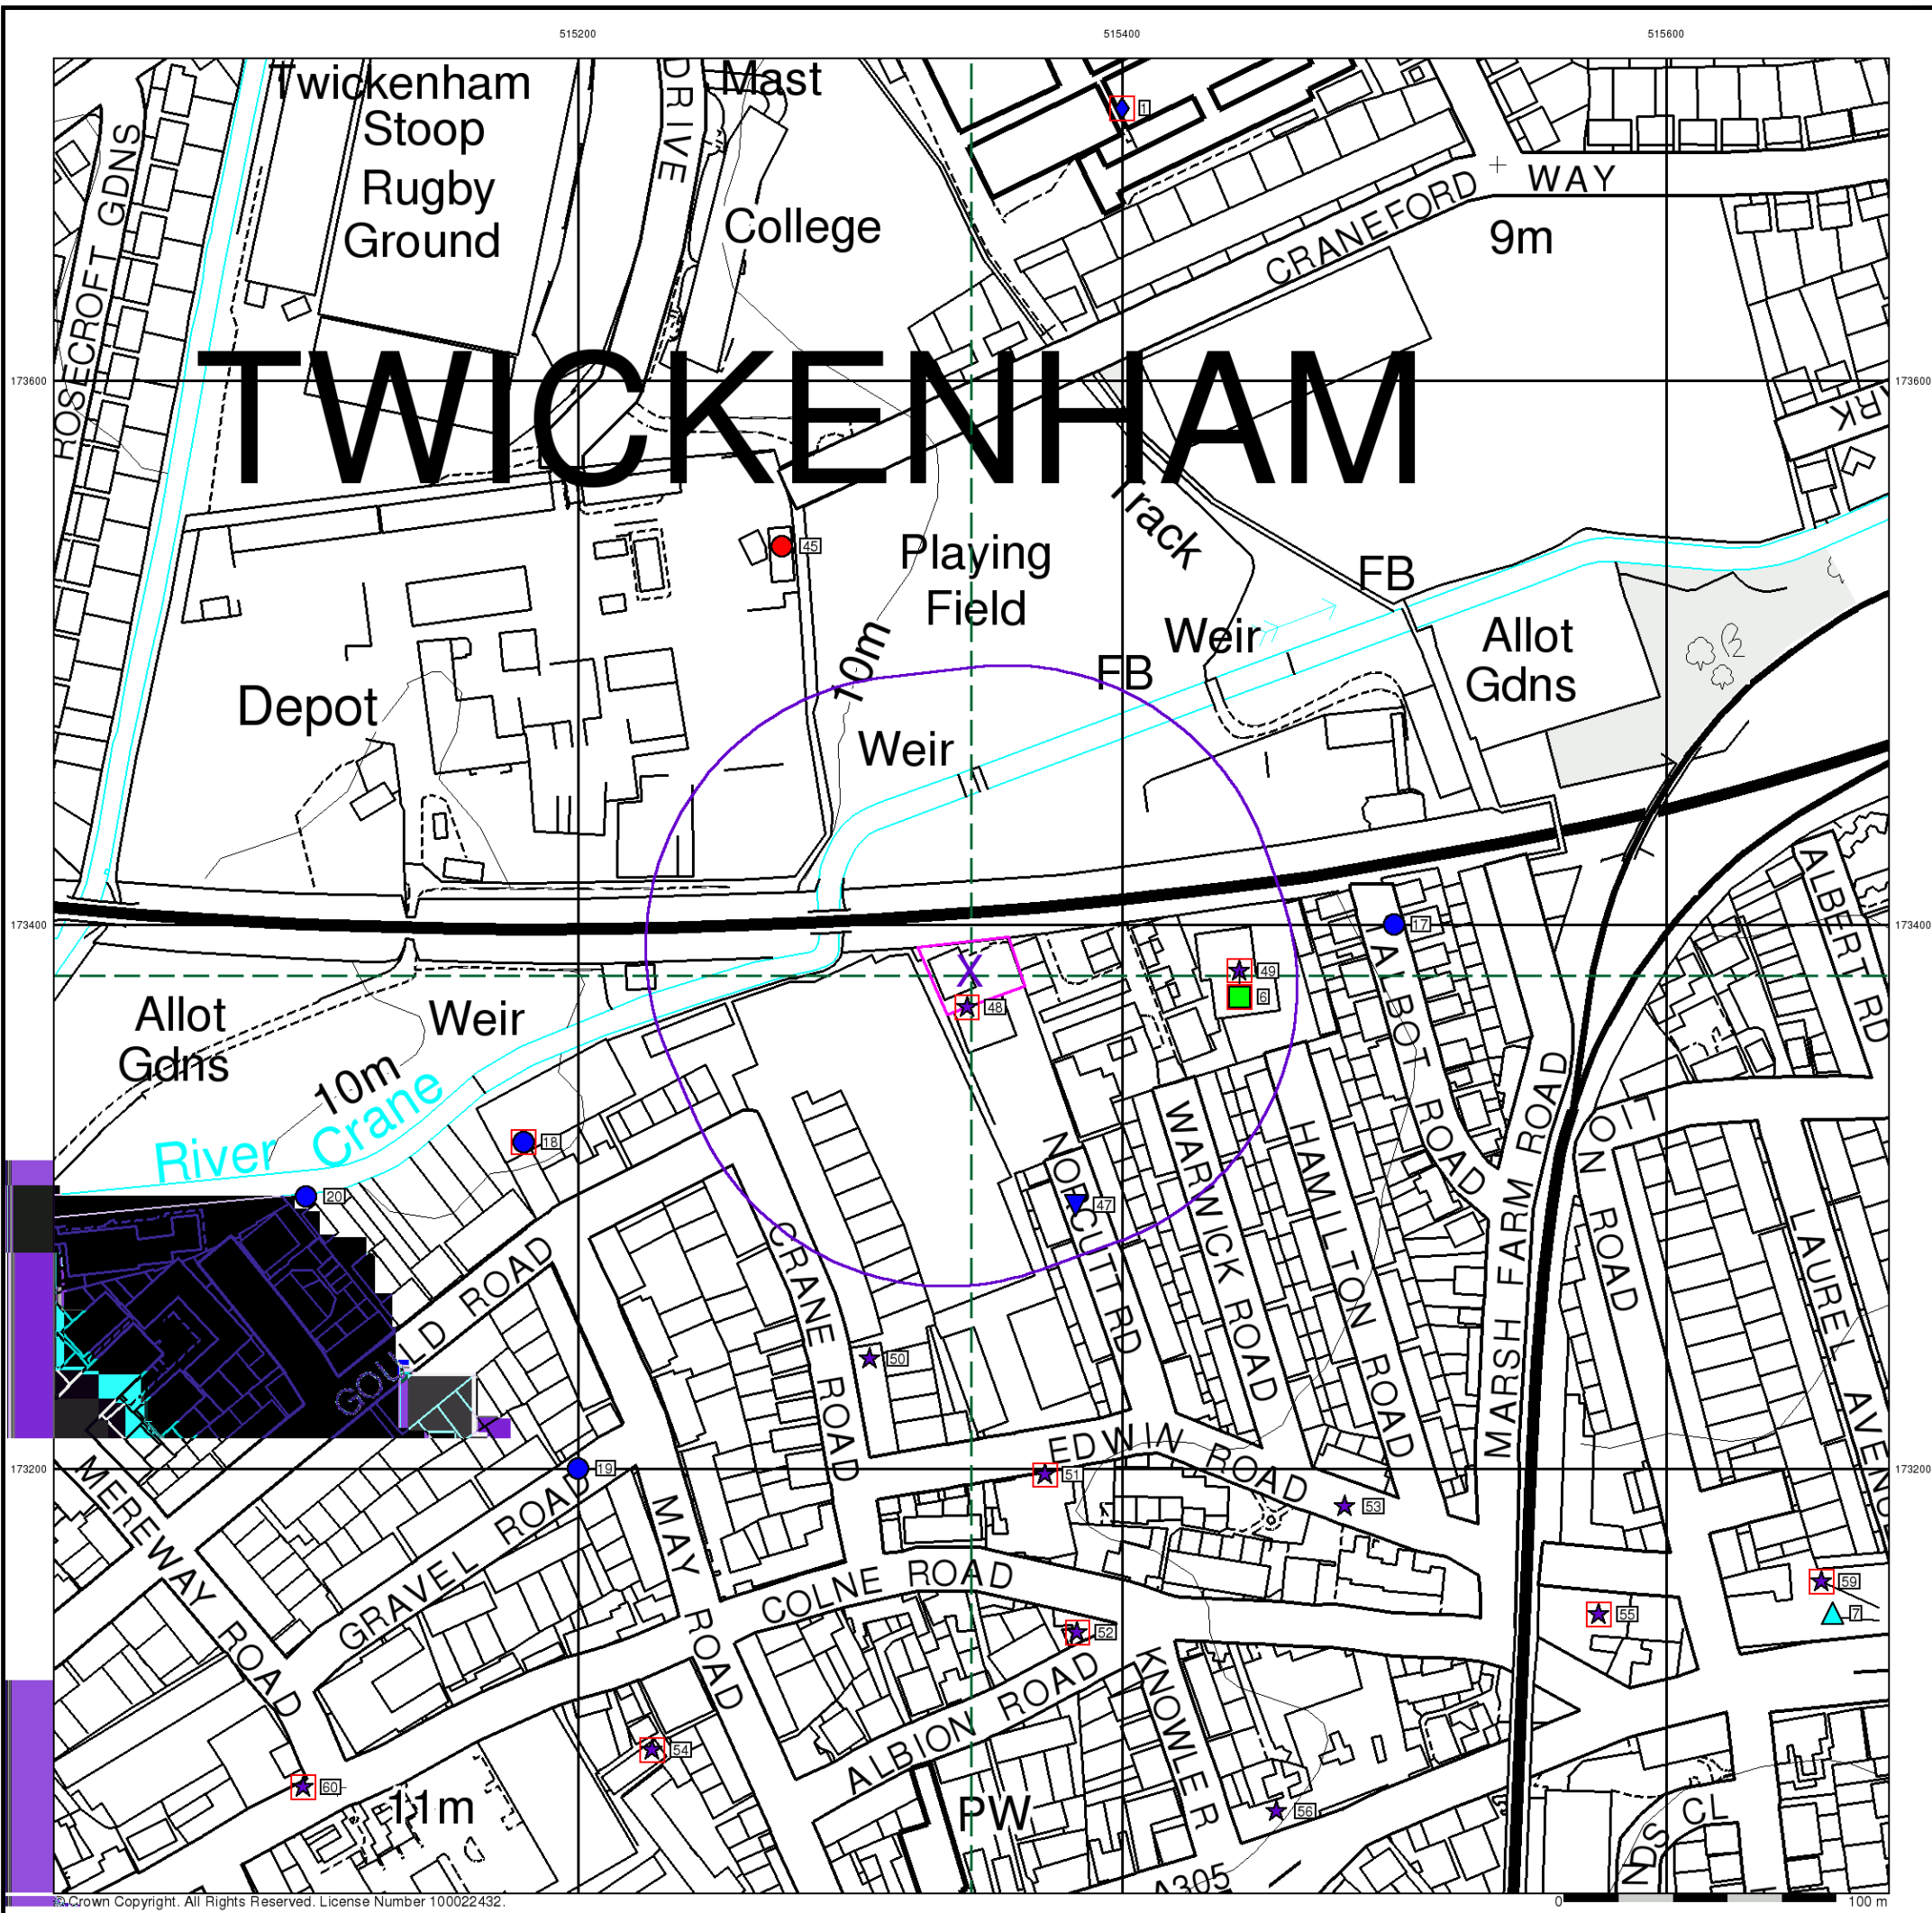

Site Sensitivity Map - Segment A13

Order Details

Order Number: 52900751_1_1
 Customer Ref: RML 5294
 National Grid Reference: 515340, 173380
 Slice: A
 Site Area (Ha): 0.08

Site Details

Proposed Apartments, Norcutt Road, Twickenham, TW2 6SR