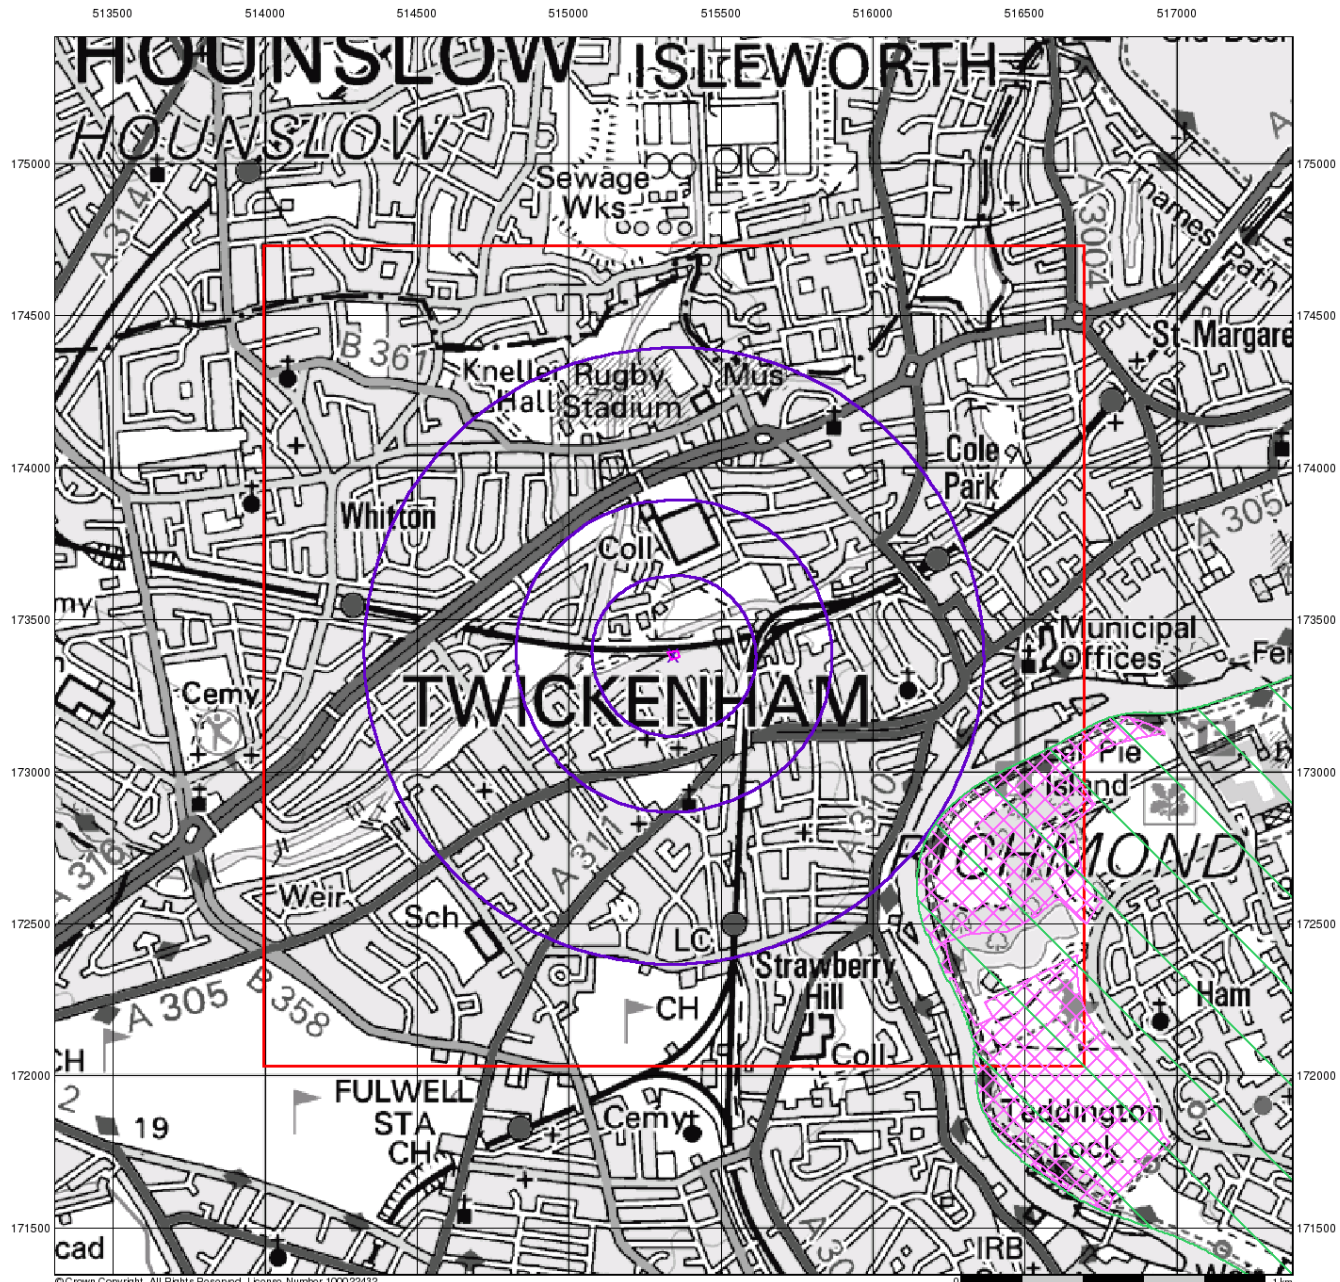

Sensitive Land Uses

General

- Specified Site
- Specified Buffer(s)
- Bearing Reference Point
- Slice
- Map ID

Sensitive Land Uses

- Area of Adopted Green Belt
- Area of Unadopted Green Belt
- Area of Outstanding Natural Beauty
- Environmentally Sensitive Area
- Forest Park
- Local Nature Reserve
- Marine Nature Reserve
- National Nature Reserve
- National Park
- Nitrate Sensitive Area
- Nitrate Vulnerable Zone
- Ramsar Site
- Site of Special Scientific Interest
- Special Area of Conservation
- Special Protection Area