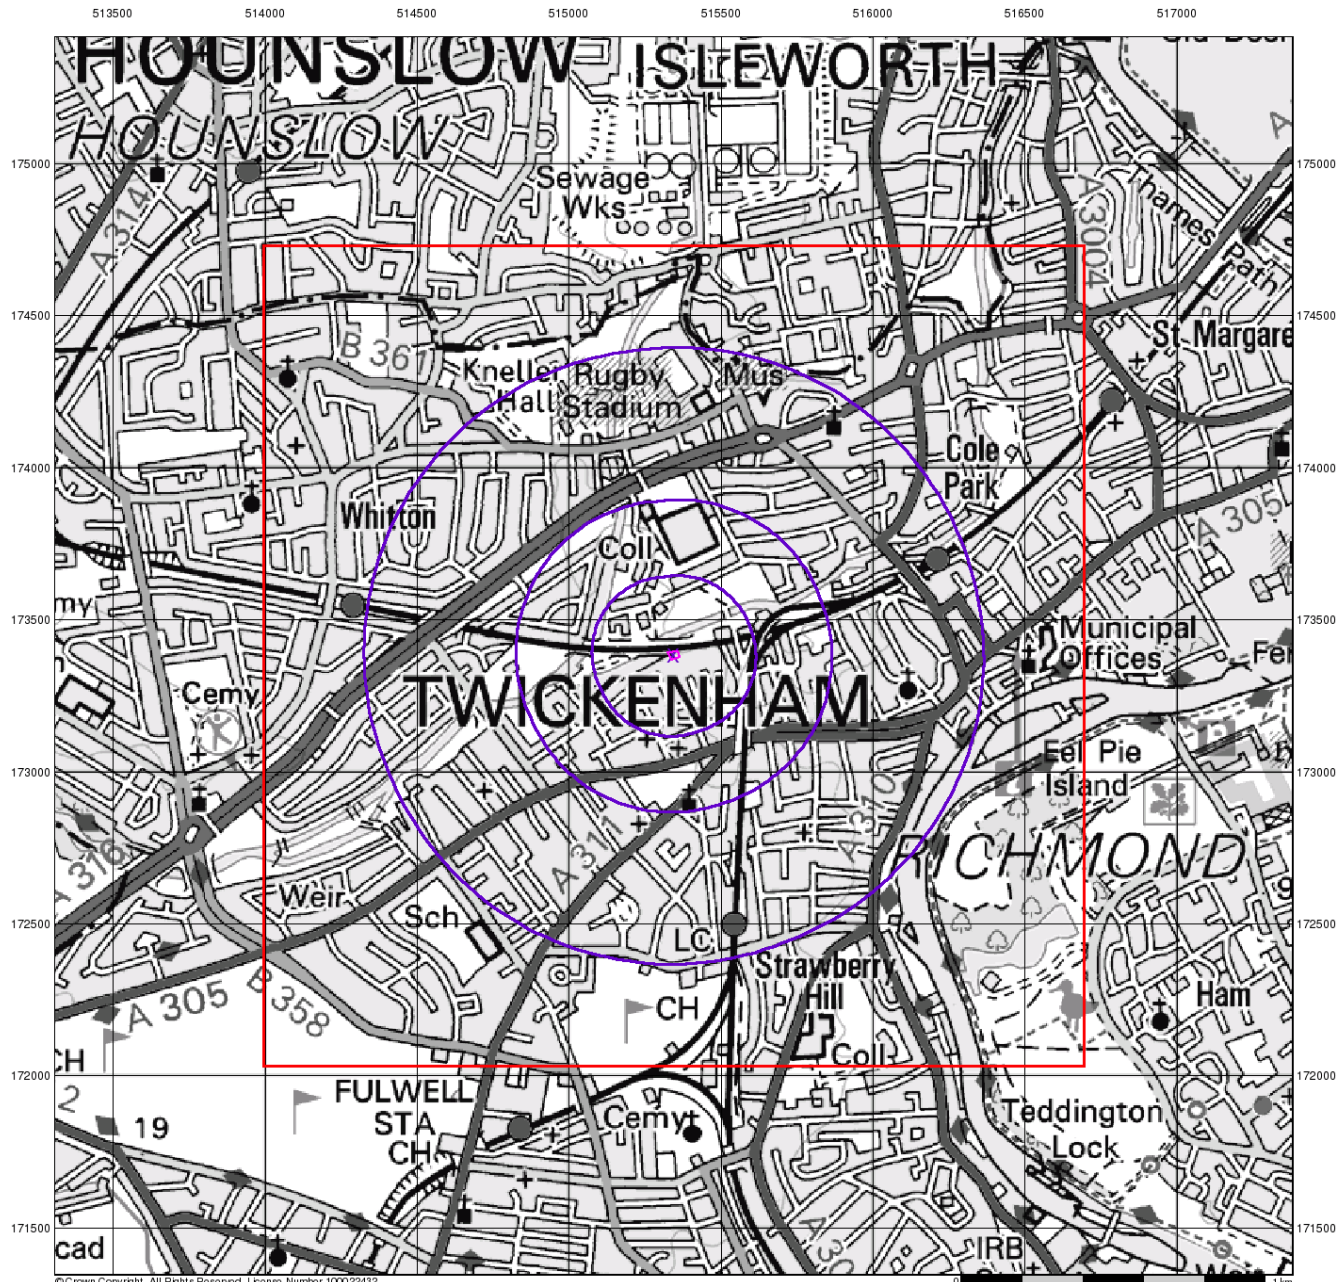

Source Protection Zones

General

- Specified Site
- Specified Buffer(s)
- Bearing Reference Point
- Slice
- Map ID

Agency and Hydrological

- Source Protection Zone I
- Source Protection Zone II
- Source Protection Zone III
- Zone of Special Interest
- Source Protection Zone Borehole