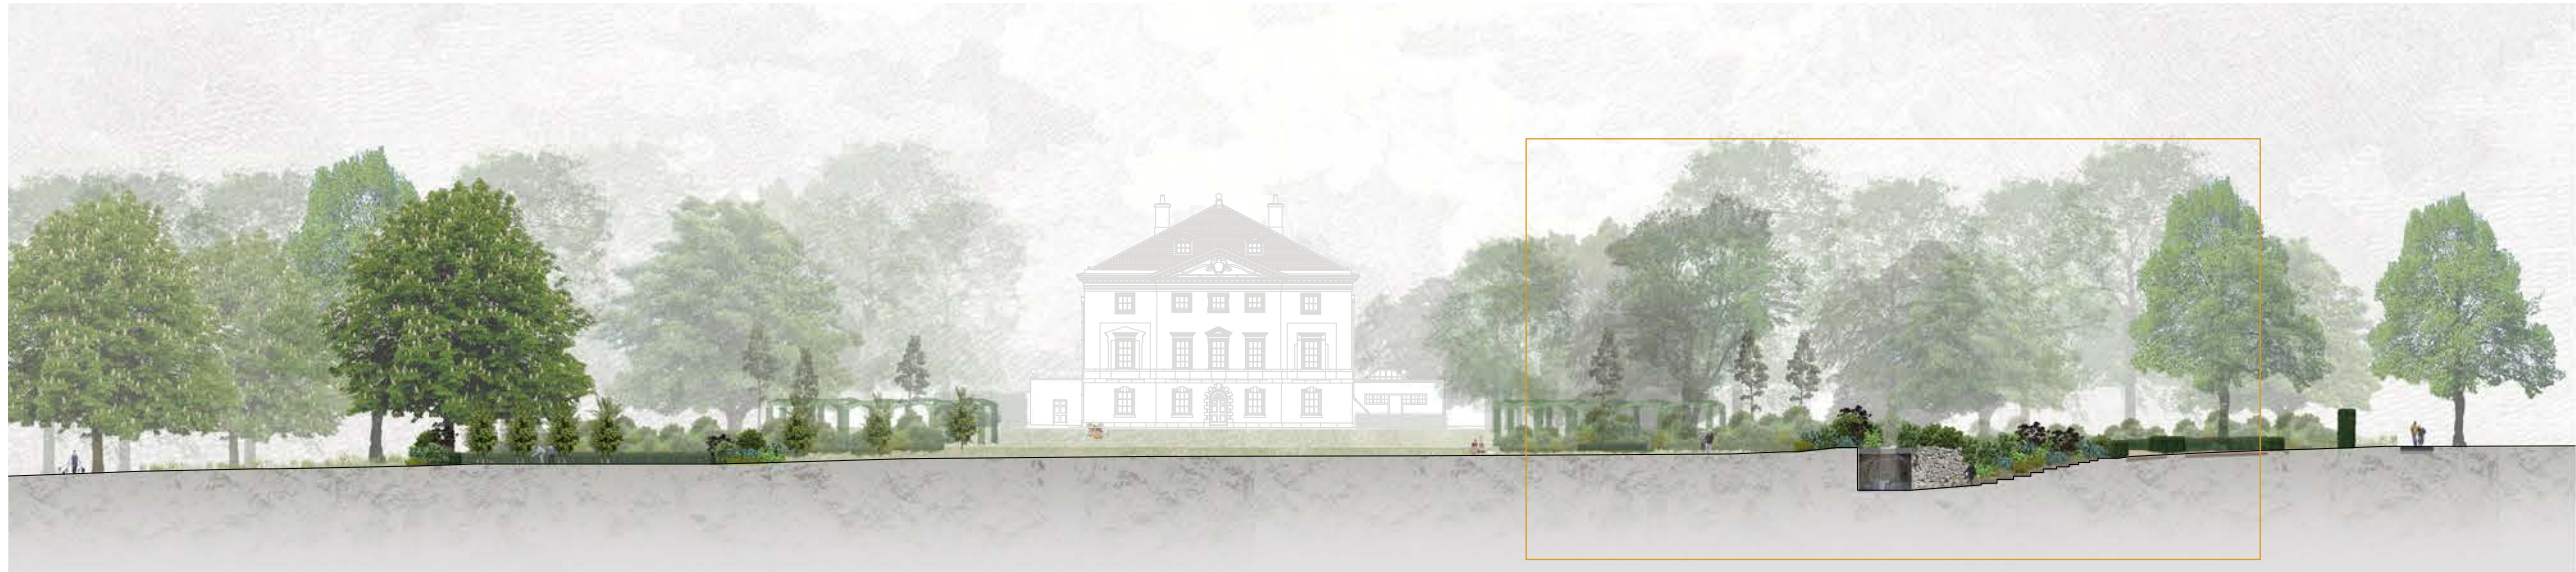

Key

- 01 Carriage drive
- 02 Marble Hill House
- 03 Planted palisade
- 04 Woodland Quarters with proposed planting
- 05 Pleasure Grounds
- 06 Oval lawn
- 07 Terraces
- 08 Avenue enhancement
- 09 Riverside walkway
- 10 River Thames

Detail of north-south proposed landscape section through the Pleasure Grounds including planted palisade

Detail of north-south proposed landscape section through the Pleasure Grounds

A' - A' North South proposed landscape section through the Pleasure Grounds Ref. 581_PL_L_05

Key

- 01 Marble Hill House
- 02 Woodland Quarters with proposed planting
- 03 Pleasure Grounds
- 04 Oval lawn
- 05 Terraces
- 06 Grotto

B' - B' East West proposed landscape section through the Pleasure Grounds Ref. 581_PL_L_06

Detail of East West proposed landscape section through the Pleasure Grounds