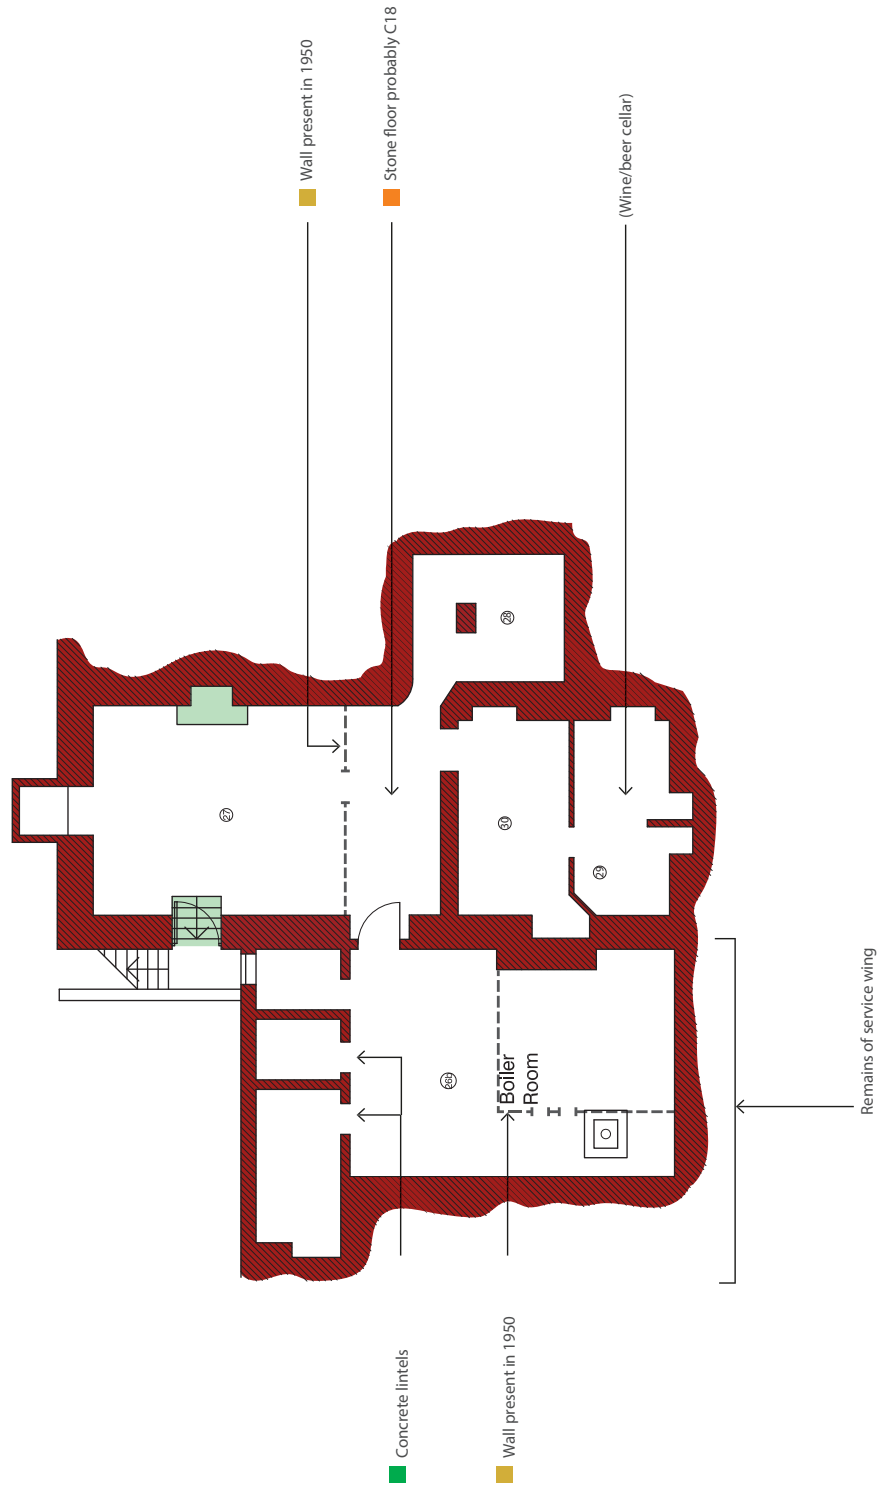

2.3.9 Phasing plans

Marble Hill Site Phasing

- █ Guardianship boundary
- █ 1720s-40s Henretta Howard
- █ 1825-27 Jonathan Peel
- █ 1900-1930s
- █ 1950s-1970s

Marble Hill Basement Phasing

- 1720s-1740s Henrietta Howard
- 1750 Alterations
- 1767-1815 Earl of Buckingham/Henrietta Hotham
- 1900-1910 LCC
- 1950s GLC restoration of house
- 1964-1966 GLC restoration of house
- 1970 onward
- Date unknown

Marble Hill Ground Floor Phasing

- 1720s-1740s Henrietta Howard
- 1750 Alterations
- 1767-1815 Earl of Buckingham/Henrietta Hotham
- 1900-1910 LCC
- 1950s GLC restoration of house
- 1964-1966 GLC restoration of house
- 1970 onward
- Date unknown