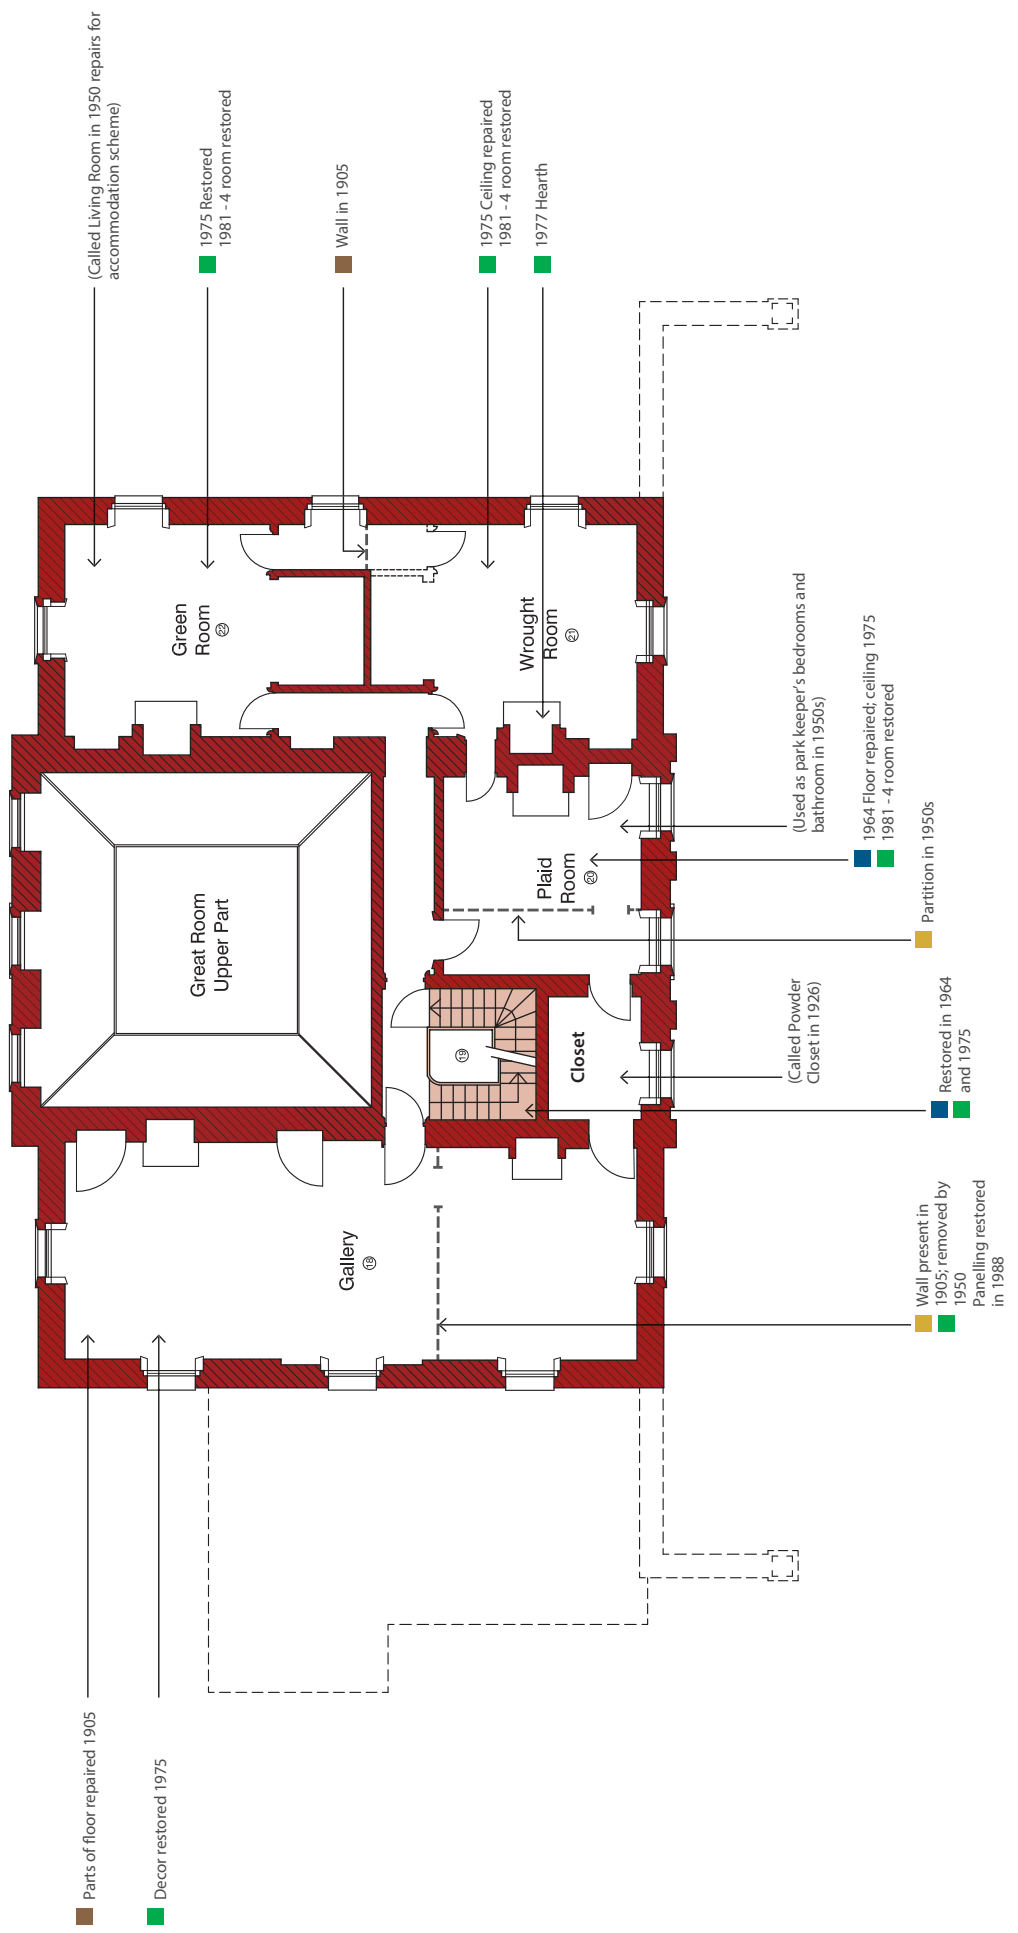

2.3.9 Phasing plans

Marble Hill Site Phasing

- █ Guardianship boundary
- █ 1720s-40s Henretta Howard
- █ 1825-27 Jonathan Peel
- █ 1900-1930s
- █ 1950s-1970s

Marble Hill Basement Phasing

- 1720s-1740s Henrietta Howard
- 1750 Alterations
- 1767-1815 Earl of Buckingham/Henrietta Hotham
- 1900-1910 LCC
- 1950s GLC restoration of house
- 1964-1966 GLC restoration of house
- 1970 onward
- Date unknown

Floor repaired 1905 and 1955

Decor restored 1997

Floor repaired 1964

Room contained partition for bathroom which was removed to create a parlour 1950s

WC with partition in 1905; removed 1964. (Used as kitchen in 1950s)

(Used as sitting room 1950)

(Called Salon 1950)

C20 hearth

Partition removed 1950s

(Used as bedroom 1950)

(Used as dining room then kitchen in 1950)

Part of floor repaired 1905

C20 hearth

Decor restored 1988

Restored 1975

Marble Hill Second Floor Phasing

- 1720s-1740s Henrietta Howard
- 1750 Alterations
- 1767-1815 Earl of Buckingham/Henrietta Hotham
- 1900-1910 LCC
- 1950s GLC restoration of house
- 1964-1966 GLC restoration of house
- 1970 onward
- Date unknown