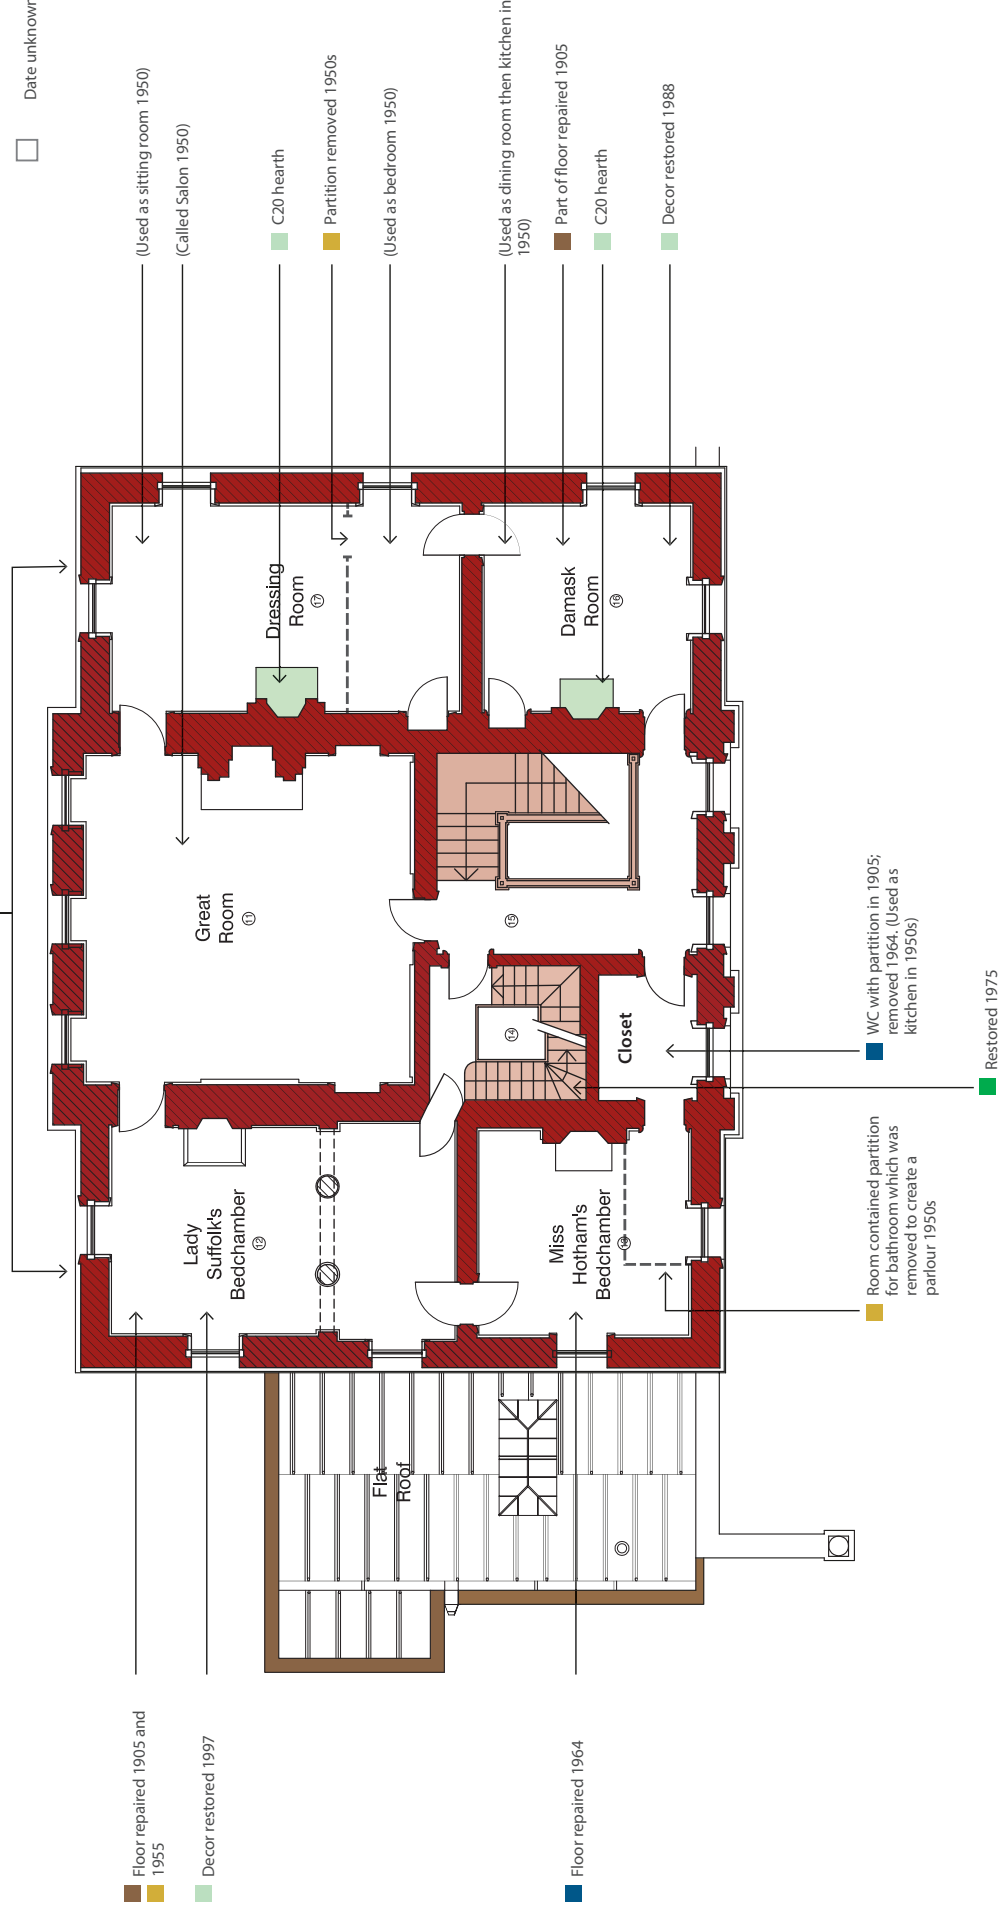

Marble Hill First Floor Phasing

- 1955 All ceilings apart from Great Room repaired following dry rot
- 1965 Mouldings & pediment cartouches replaced in fibreglass

- 1750 replacement of balconied doors with windows; remodelled again 1767-1815; again in 1964-5 when they were reduced in height and had new sashes

- 1720s-1740s Henrietta Howard
- 1750 Alterations
- 1767-1815 Earl of Buckingham/Henrietta Hotham
- 1900-1910 LCC
- 1950s GLC restoration of house
- 1964-1966 GLC restoration of house
- 1970 onward
- Date unknown

Floor repaired 1905 and 1955

Decor restored 1997

Floor repaired 1964

Room contained partition for bathroom which was removed to create a parlour 1950s

WC with partition in 1905; removed 1964. (Used as kitchen in 1950s)

(Used as sitting room 1950)

(Called Salon 1950)

C20 hearth

Partition removed 1950s

(Used as bedroom 1950)

(Used as dining room then kitchen in 1950)

Part of floor repaired 1905

C20 hearth

Decor restored 1988

Restored 1975