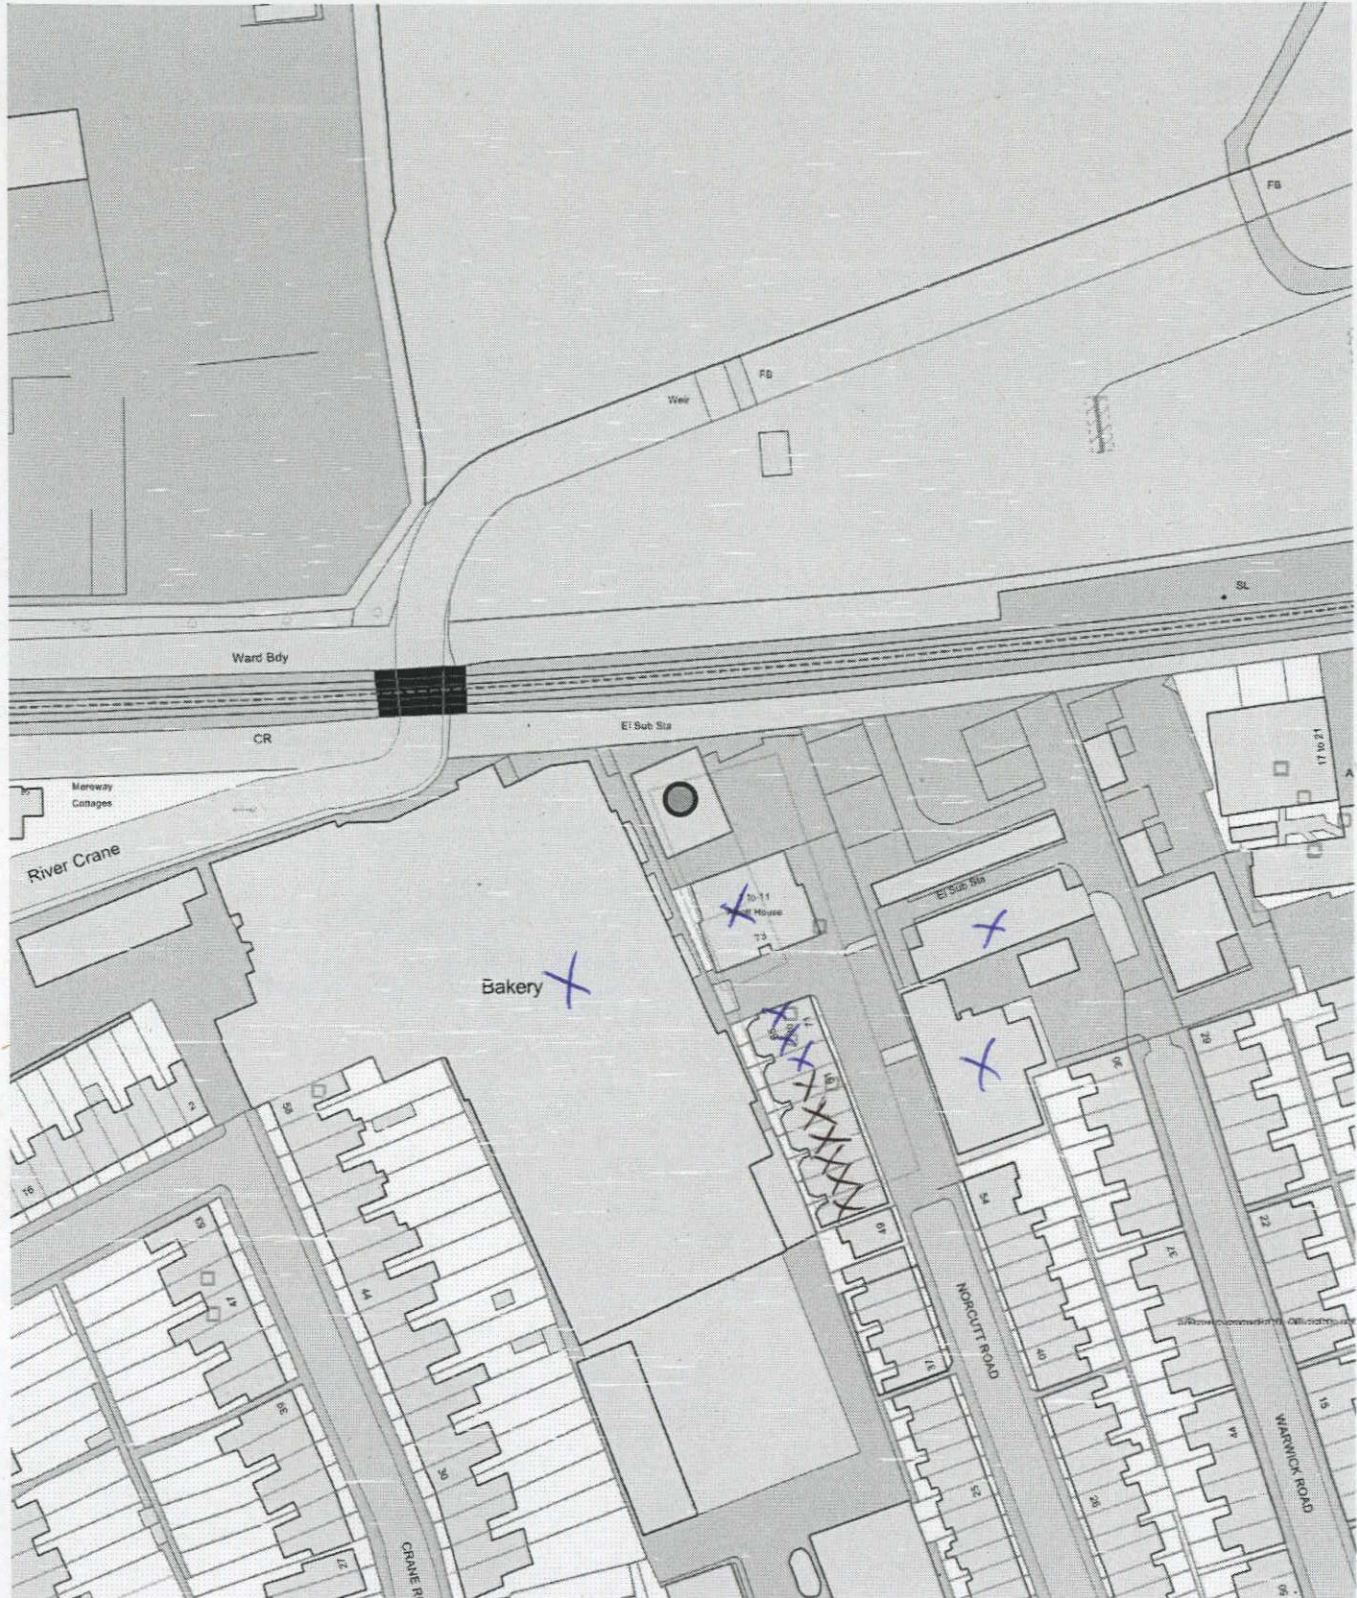

Map Extract

75 lockcorp house Produced by LB Richmond MapAll

Crown copyright (c) and database rights 2017 Ordnance Survey 100019441 Scale: 1:1250

Printed on: 20-Mar-2017 Centre of map: [515337.051,173382.757]