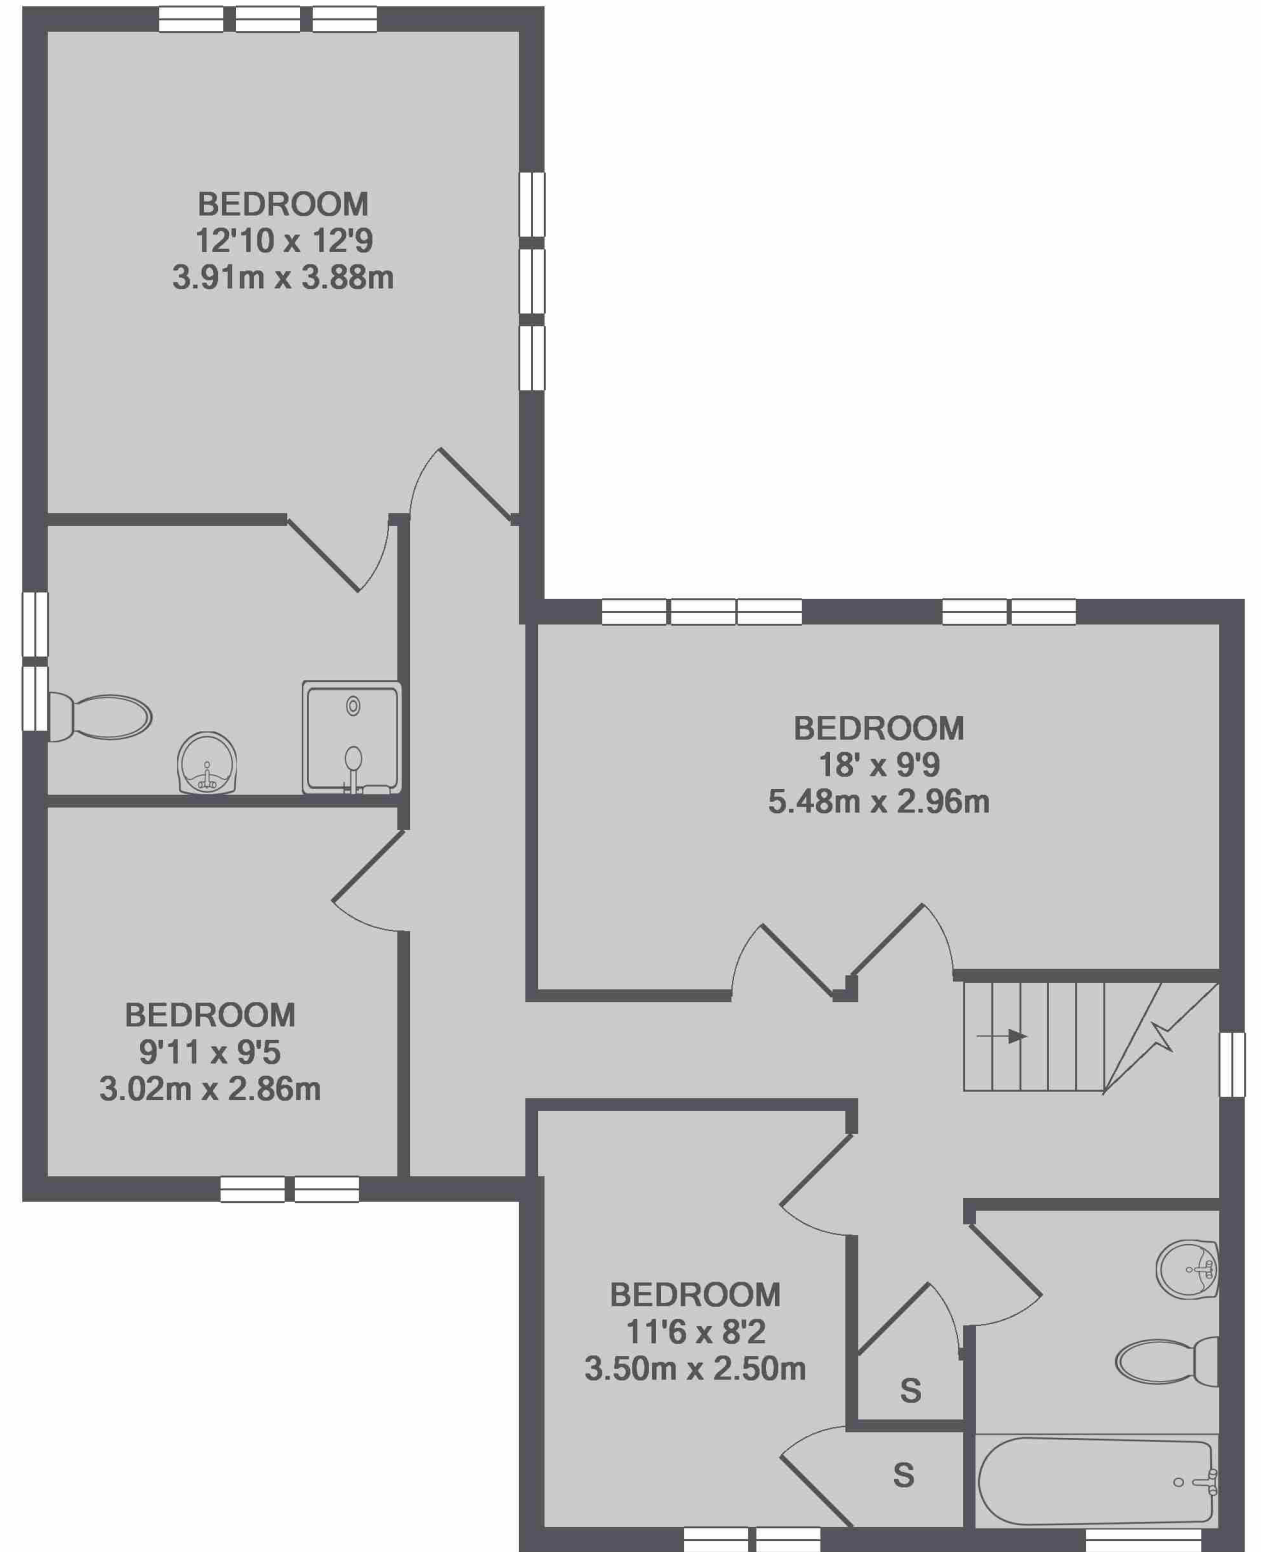

GROUND FLOOR

1ST FLOOR

TOTAL APPROX. FLOOR AREA 1853 SQ.FT. (172.1 SQ.M.)