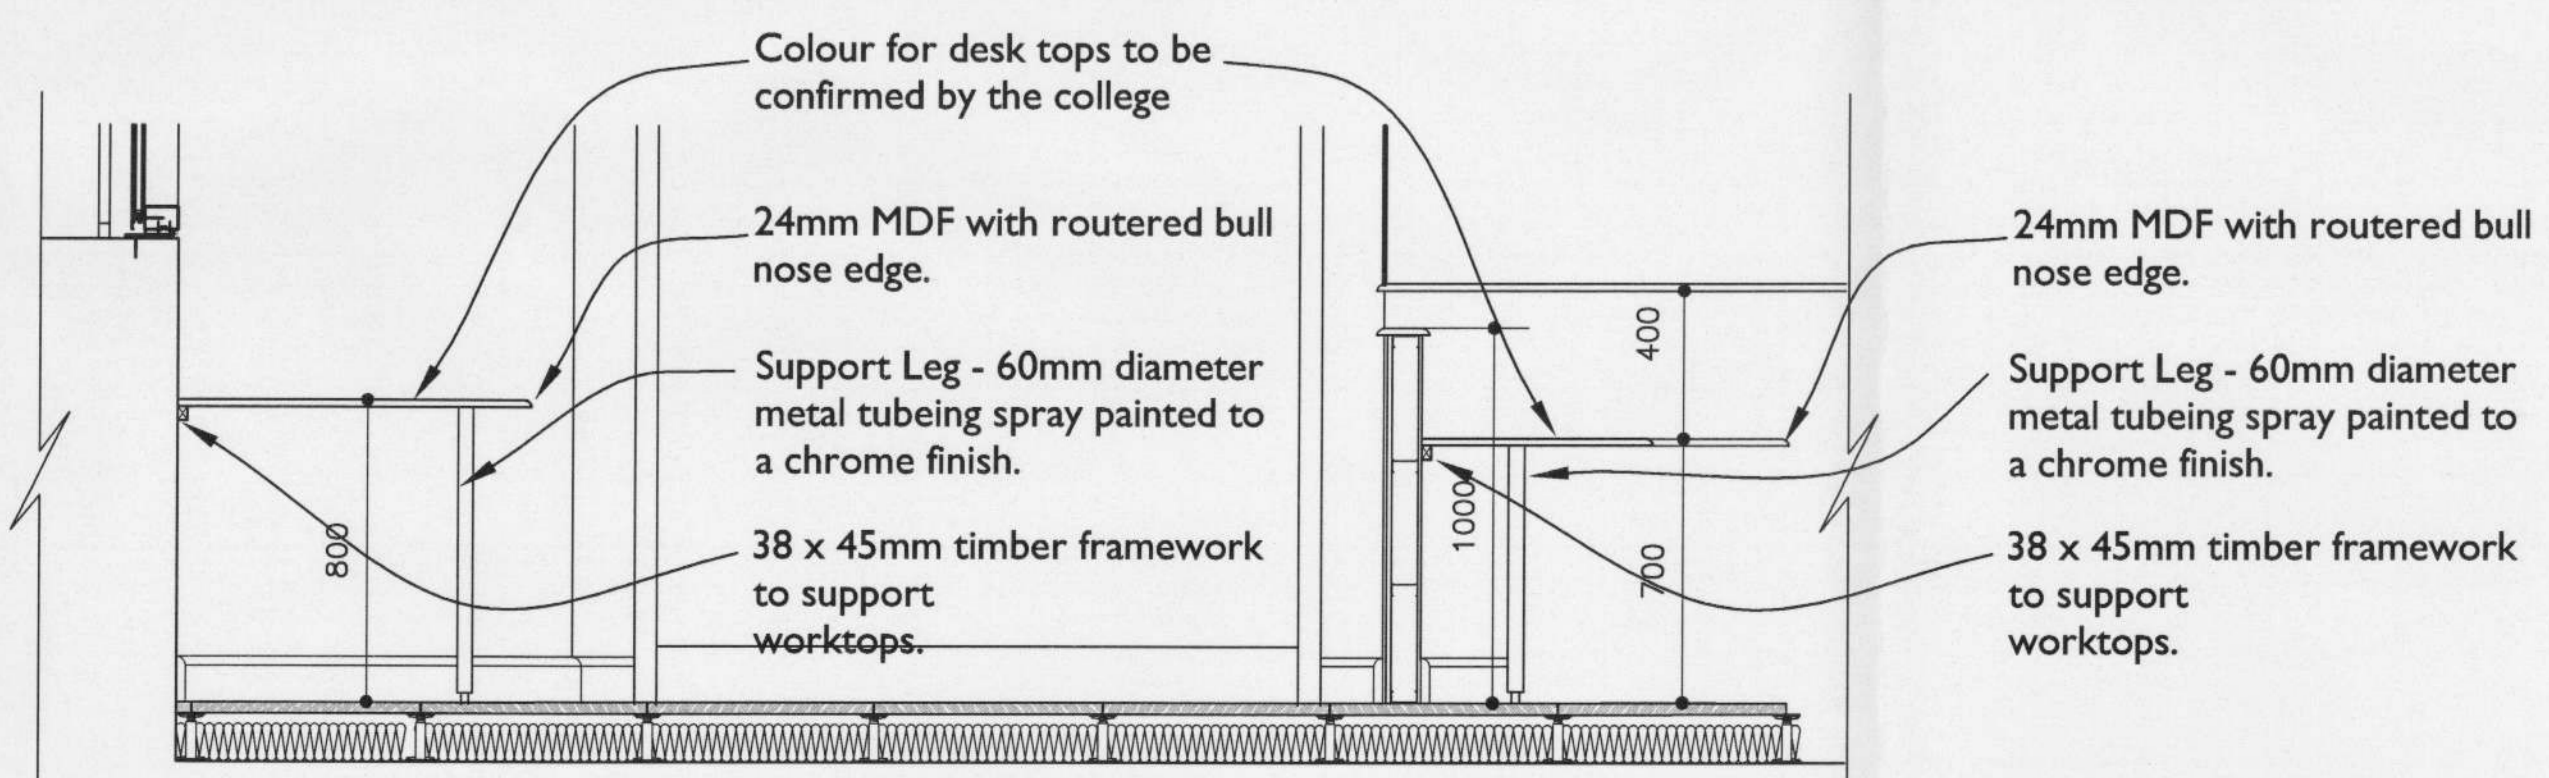

Scale 1:20

TYPICAL DESK SECTION A - A

TRIBAL A member of Tribal Group plc

Harwell London Brighton Cardiff Rochdale
Bristol Exeter CapeTown Liverpool Dartford

NIGHTINGALE architects
associates ■■■■■

Client: St. MARY'S COLLEGE TWICKENHAM

Project No: 03767
Drawing No: L(7)01
Revision: B