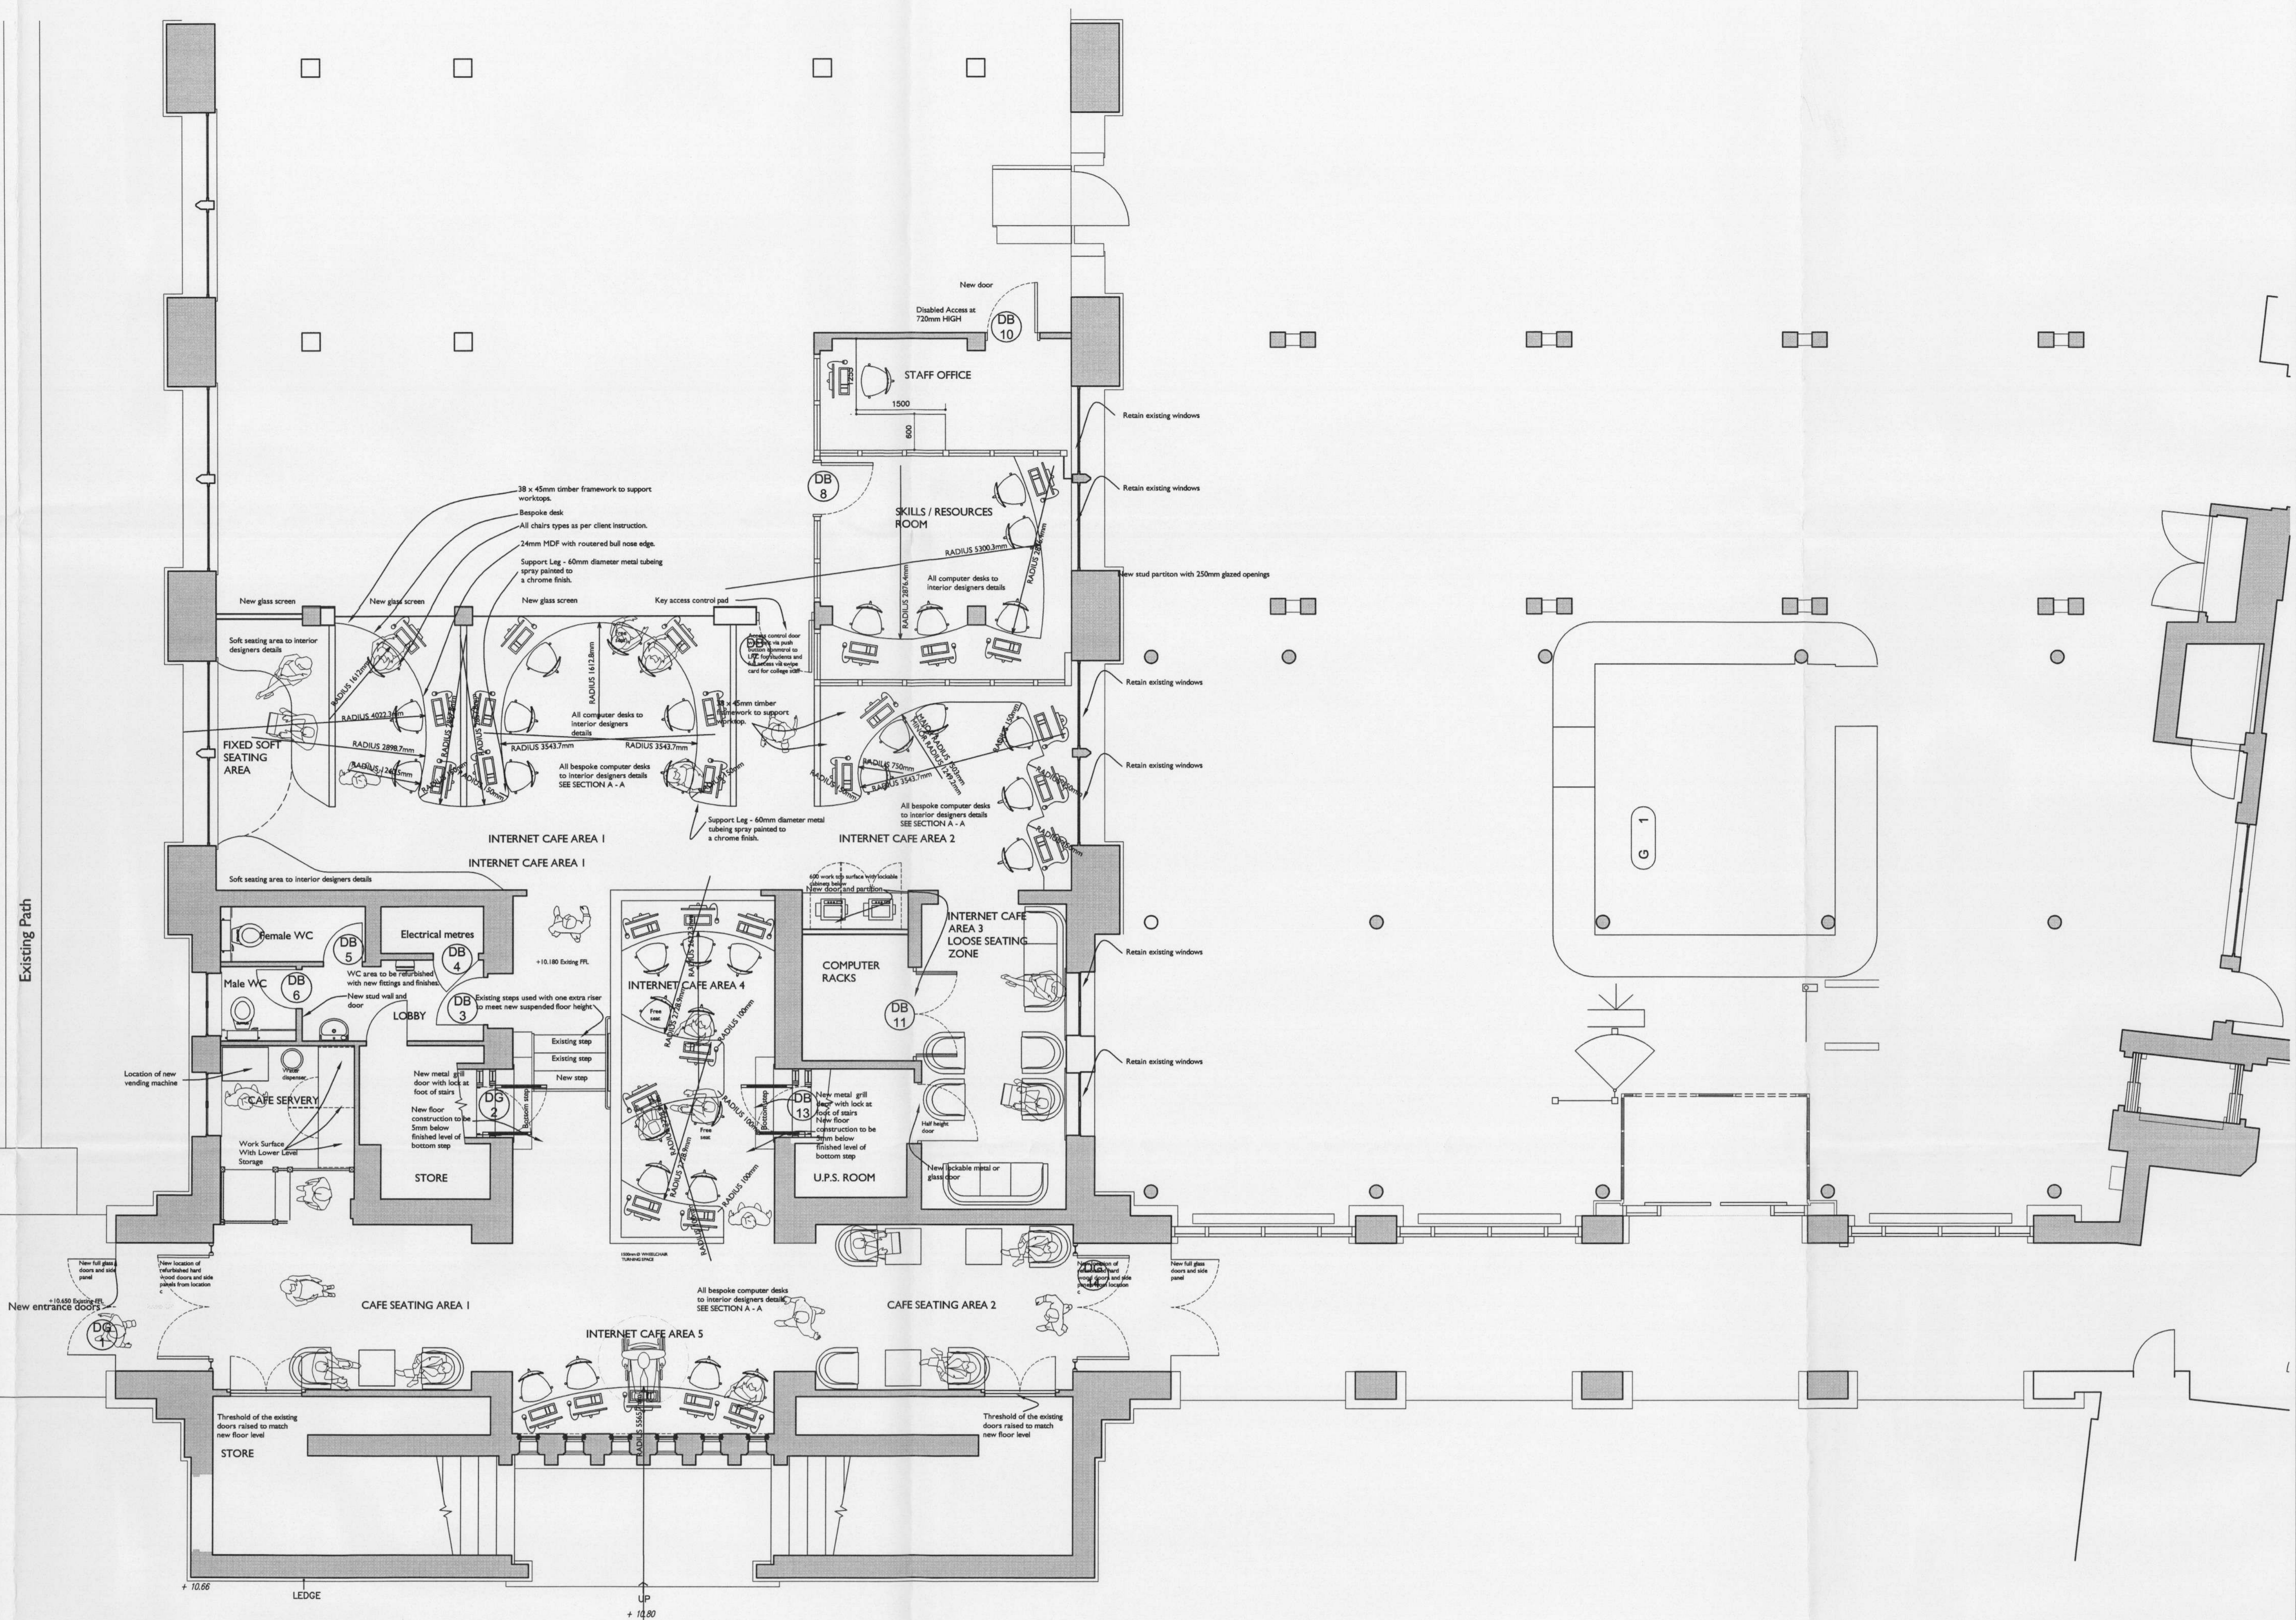

Rev	Date	By	Amendment
A	20/04/06	MH	New furniture arrangement as per the client request
B	27/04/06	MH	Furniture detail added to drawing

LEGEND

06 / 1368 / LBC

MDF SPRAY FINISH:
Primer - 2 pack acid cure by Morrells.
Top Coat - 2 pack acid cure lacquer top coat 10% sheen by Morrells.
Colour TBC.
Technical Information:
NWE PAINTS LTD
Tel: 017456 342342
Contact: Steve.