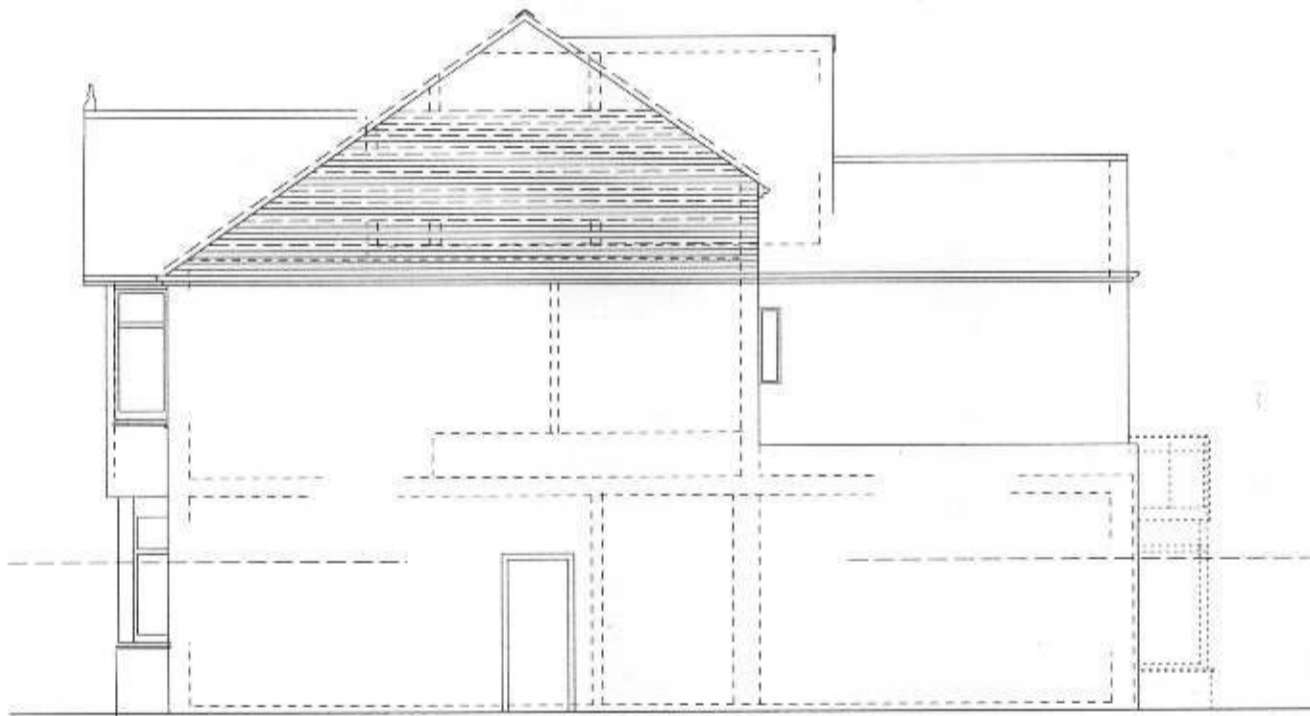

Do not scale dimensions from this drawing. All dimensions to be checked on site and any discrepancy reported immediately to the architect.
Notes:

NORTH ELEVATION

EAST ELEVATION

Rev A May 06 Roof slopes corrected

63 NASSAU ROAD, LONDON SW13

EXISTING - NORTH AND EAST ELEVATIONS

Scale	1:100	Drawing No:	Rev:
Date	May 06	0605/ 07 A	
Ref. -disk	0605p1		
Ref. -com	04		

I and R B E A T Y - P O W N A L L

A R C H I T E C T S