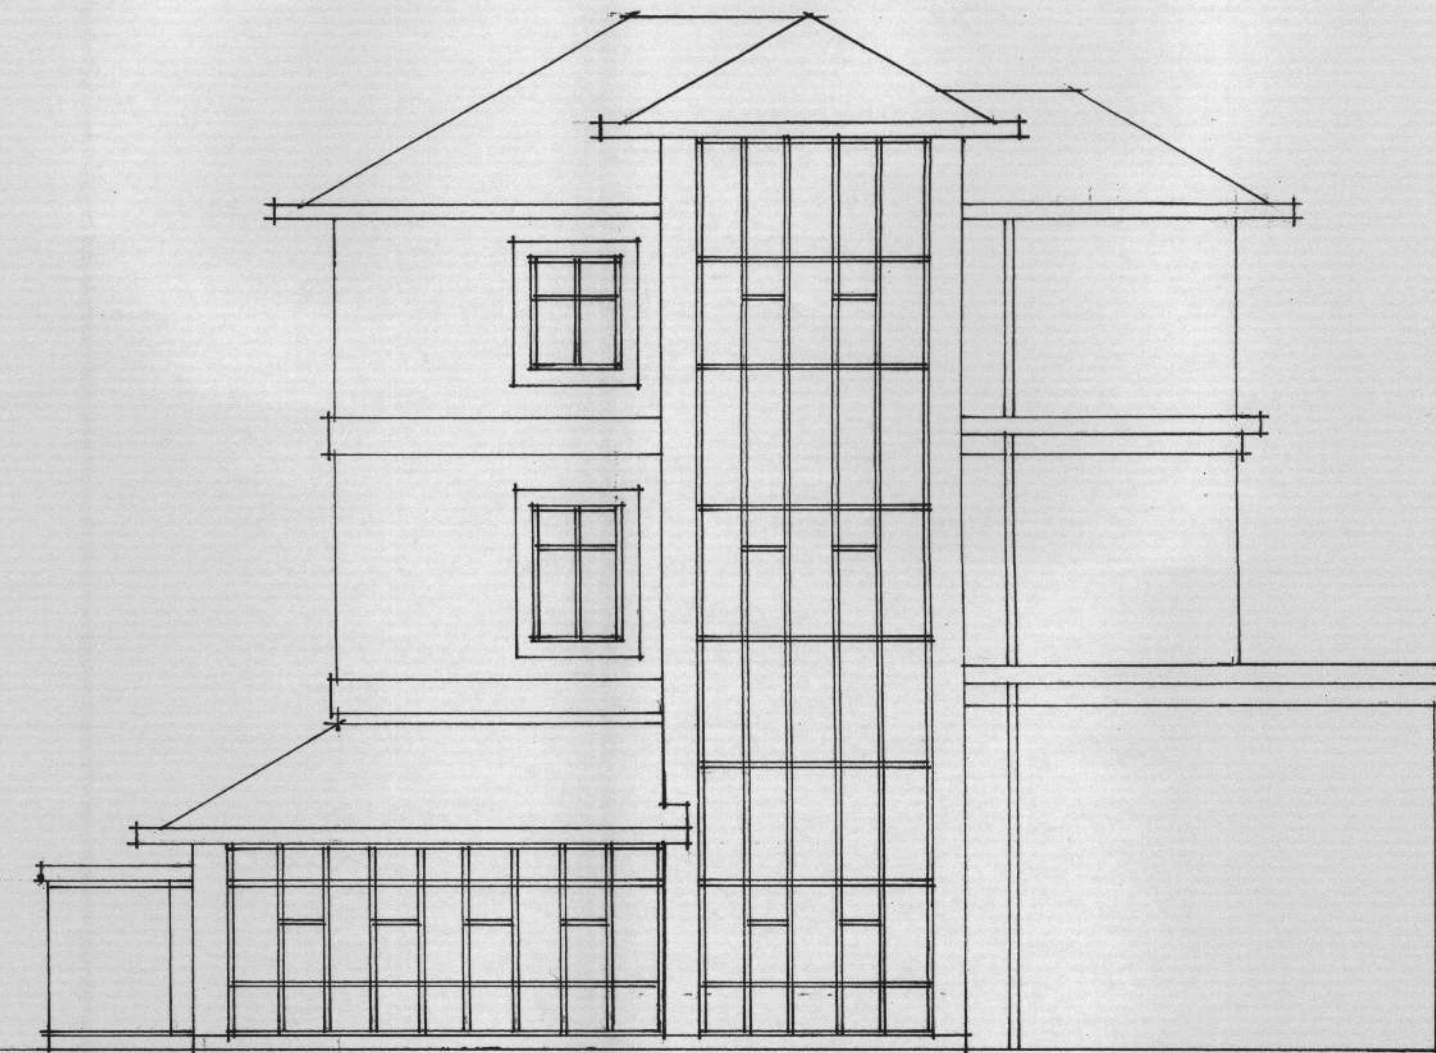

South Elevation

East Elevation

North Elevation

Level 8.200

Level 4.950

Level 1.200

Level 0.000

Level -2.100

West Elevation

Site
8 Waldegrave Road
Teddington
TW11 8LD

Title
Demolition of the existing and the erection of new Business Units of varying sizes.

Proposal
Building "E" General Arrangement Elevations

Scale	1 : 100 (@ A1)	Drawing Number
Date	May 2006	13
Job Number	502	