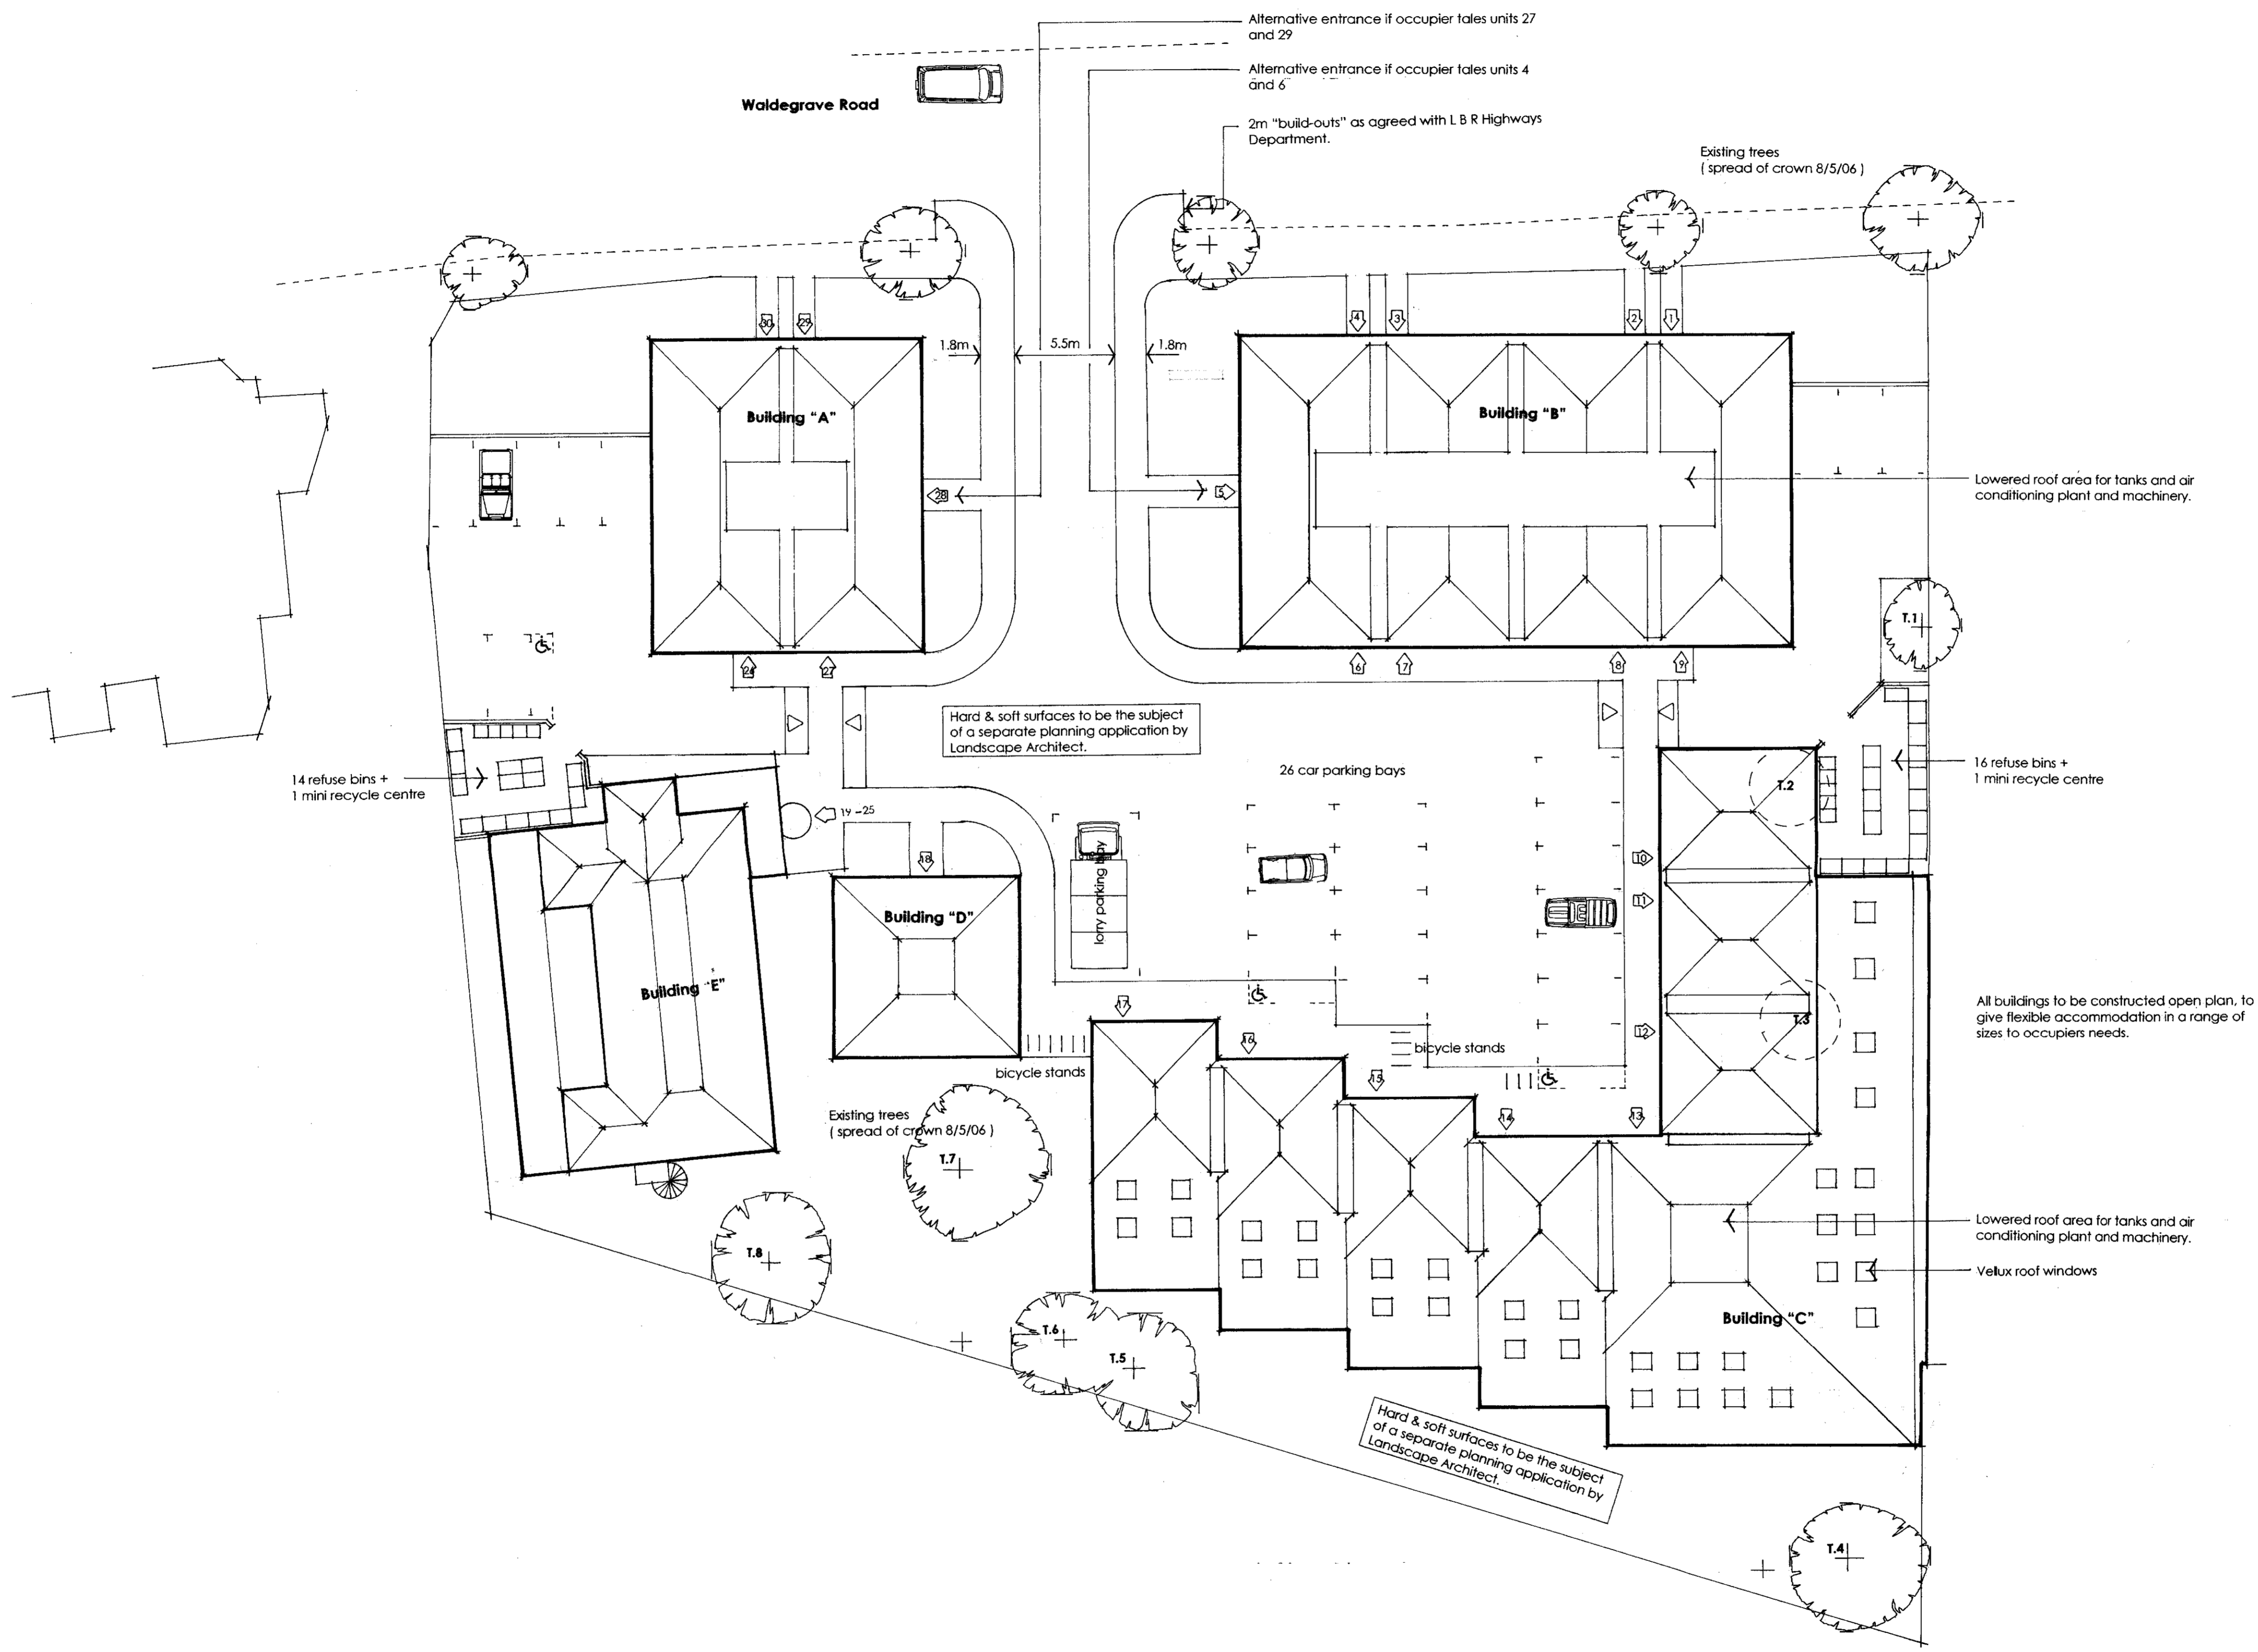

Waldegrave Business Park.

06/21/07 FUL

Site
**8 Waldegrave Road
 Teddington
 TW11 8LD**

Title
**Demolition of the existing and the
 erection of new Business Units of
 varying sizes.**

Proposal
Site Layout.