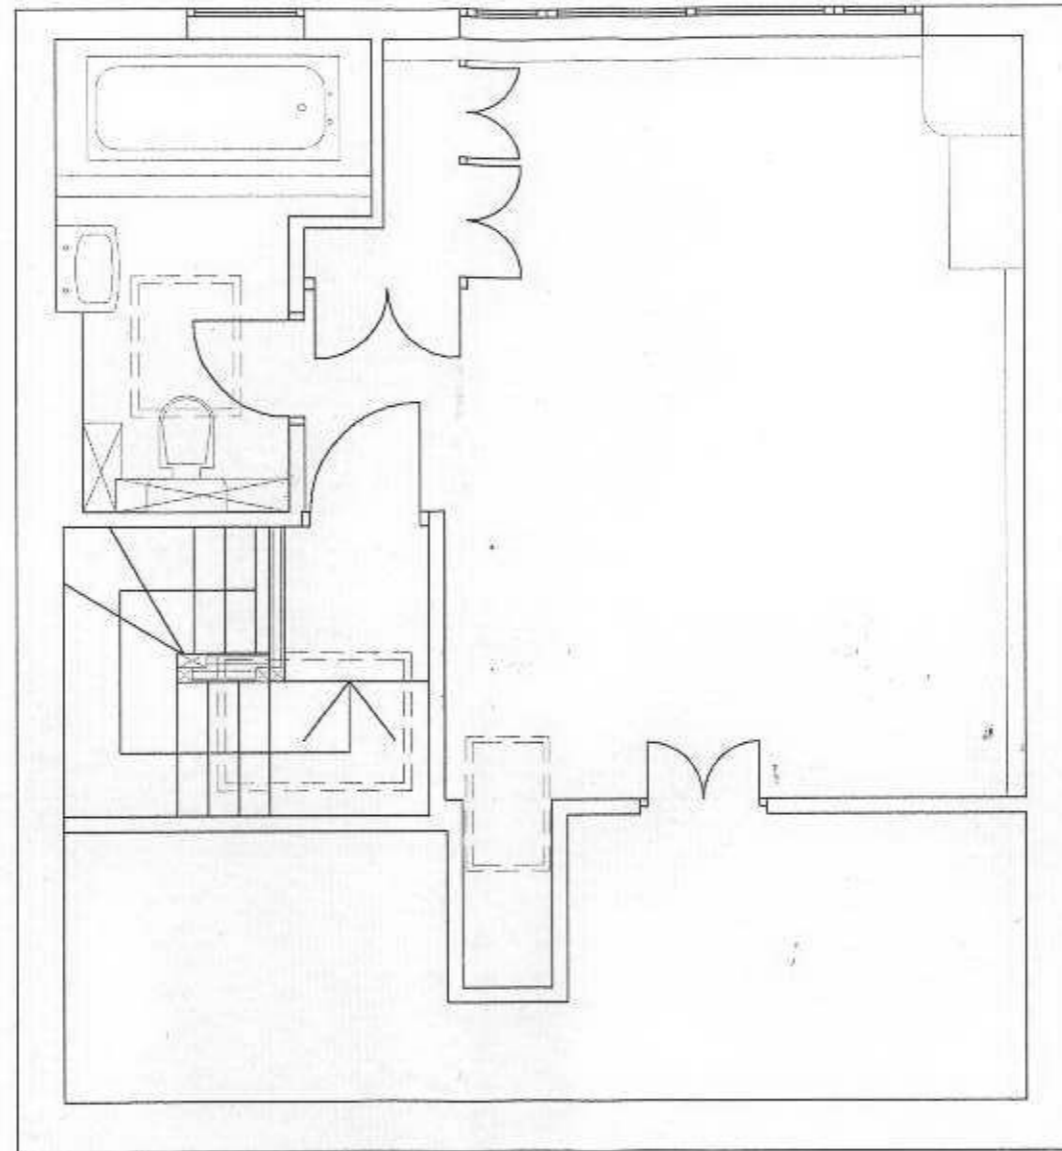

06 / 1437 / HOT

LONDON BOROUGH OF
RICHMOND UPON THAMES
30 JUN 2006
PLANNING

SECOND FLOOR

Bernadette Lynch 20 Southcote Avenue Feltham Middlesex TW13 4EG	Job Title Mr C Lizcano 63 Collingwood Close Twickenham Middlesex TW2 7AE	Drawing Title Second Floor Plan	Scale 1:50	Notes
			Drawn by BL	
			Date Sept 2005	
			Drawing No 06	