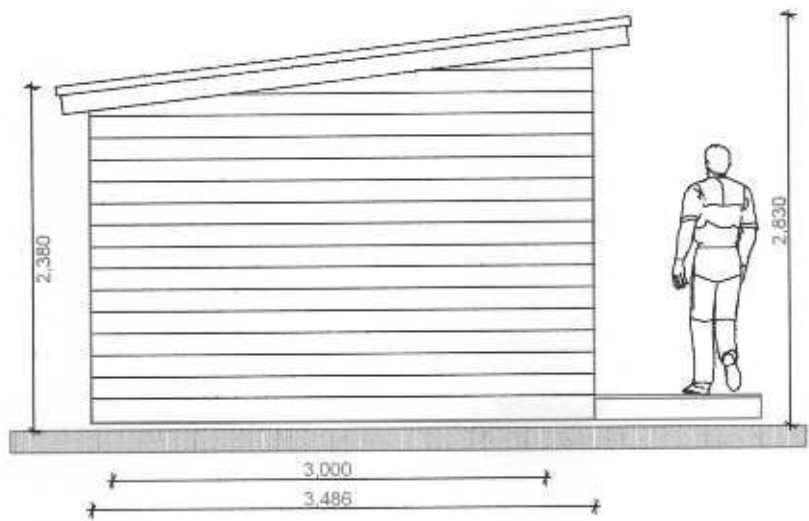

06/2082/HOT

Transversal Section 1:50

RECEIVED
27 JUN 2006
PLANNING

Side Elevation 1:50

13

the garden escape

copyright Metropolis Architecture Ltd 2004