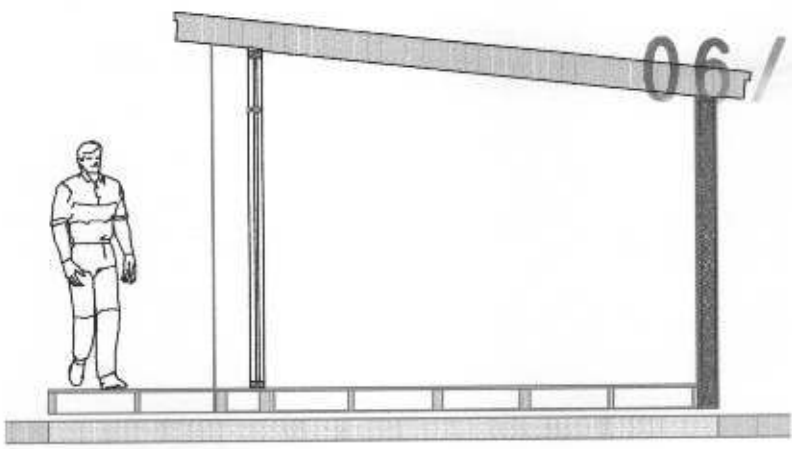

06/2082/HOT

Transversal Section 1:50

RECEIVED
27 JUN 2006
PLANNING

Side Elevation 1:50

13

the garden escape

copyright Metropolis Architecture Ltd 2004