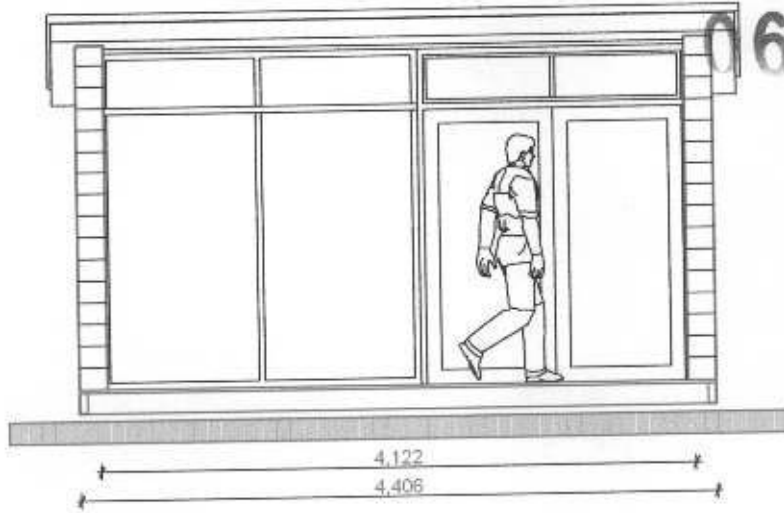

06/2082/HOT

Front Elevation 1:50

RECEIVED  
27 JUN 2006  
PLANNING

Back Elevation 1:50

14

the garden escape

copyright Metropolis Architecture Ltd 2004