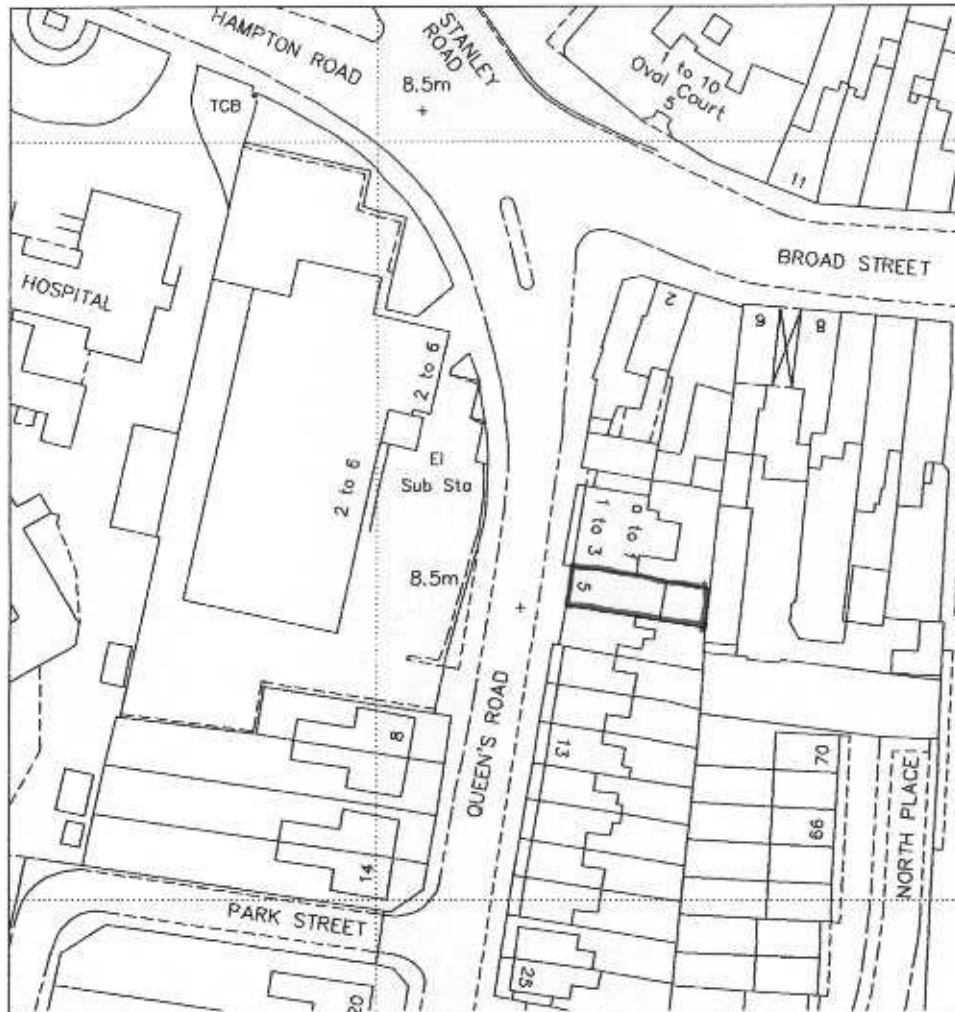

06/2184/FUL

DO NOT SCALE FROM DRAWING. USE FIGURED DIMENSIONS ONLY. WHERE APPLICABLE, CHECK DIMENSIONS ON SITE PRIOR TO COMMENCEMENT OF WORKS.

| | | | | | |
|---|---------|-----------|----------|---|---|
| WEIGHTMAN & BULLEN ARCHITECTS tel: 020 7323 9593 fax: 020 7637 0806 e-mail: wb@wb-london.com | Date | June 2006 | Project | 5 QUEEN'S ROAD TEDDINGTON, LONDON TW11 0LX | |
| | Scale | 1/1000 | | LOCATION PLAN | |
| | Drawn | OS | Dwg. No. | 001 | |
| | Checked | B | | Rev. | * |