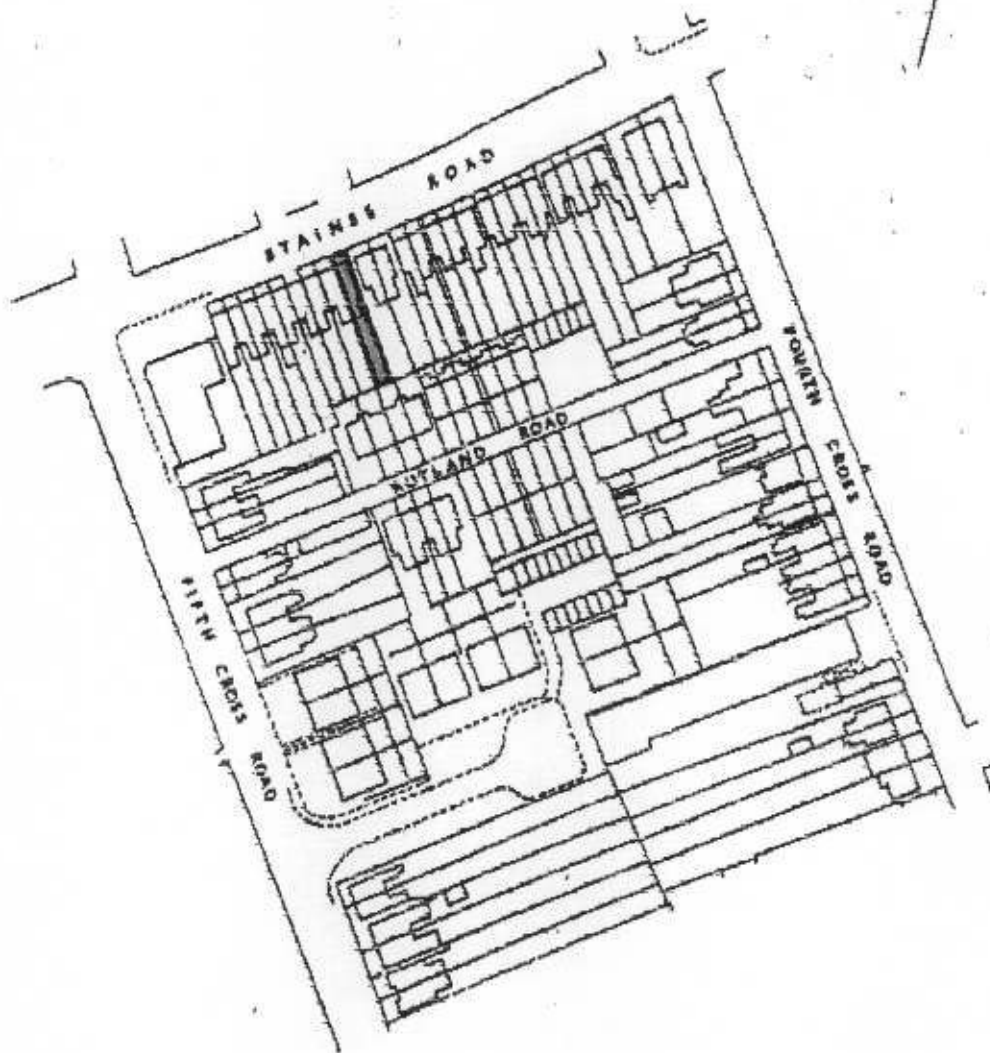

06/2207/HOT

LONDON BOROUGH OF
RICHMOND UPON THAMES

-6 JUL 2006

PLANNING

SITE PLAN
191 STAINES ROAD
TWICKENHAM
TW2 5BB

Scale: - 1:1250