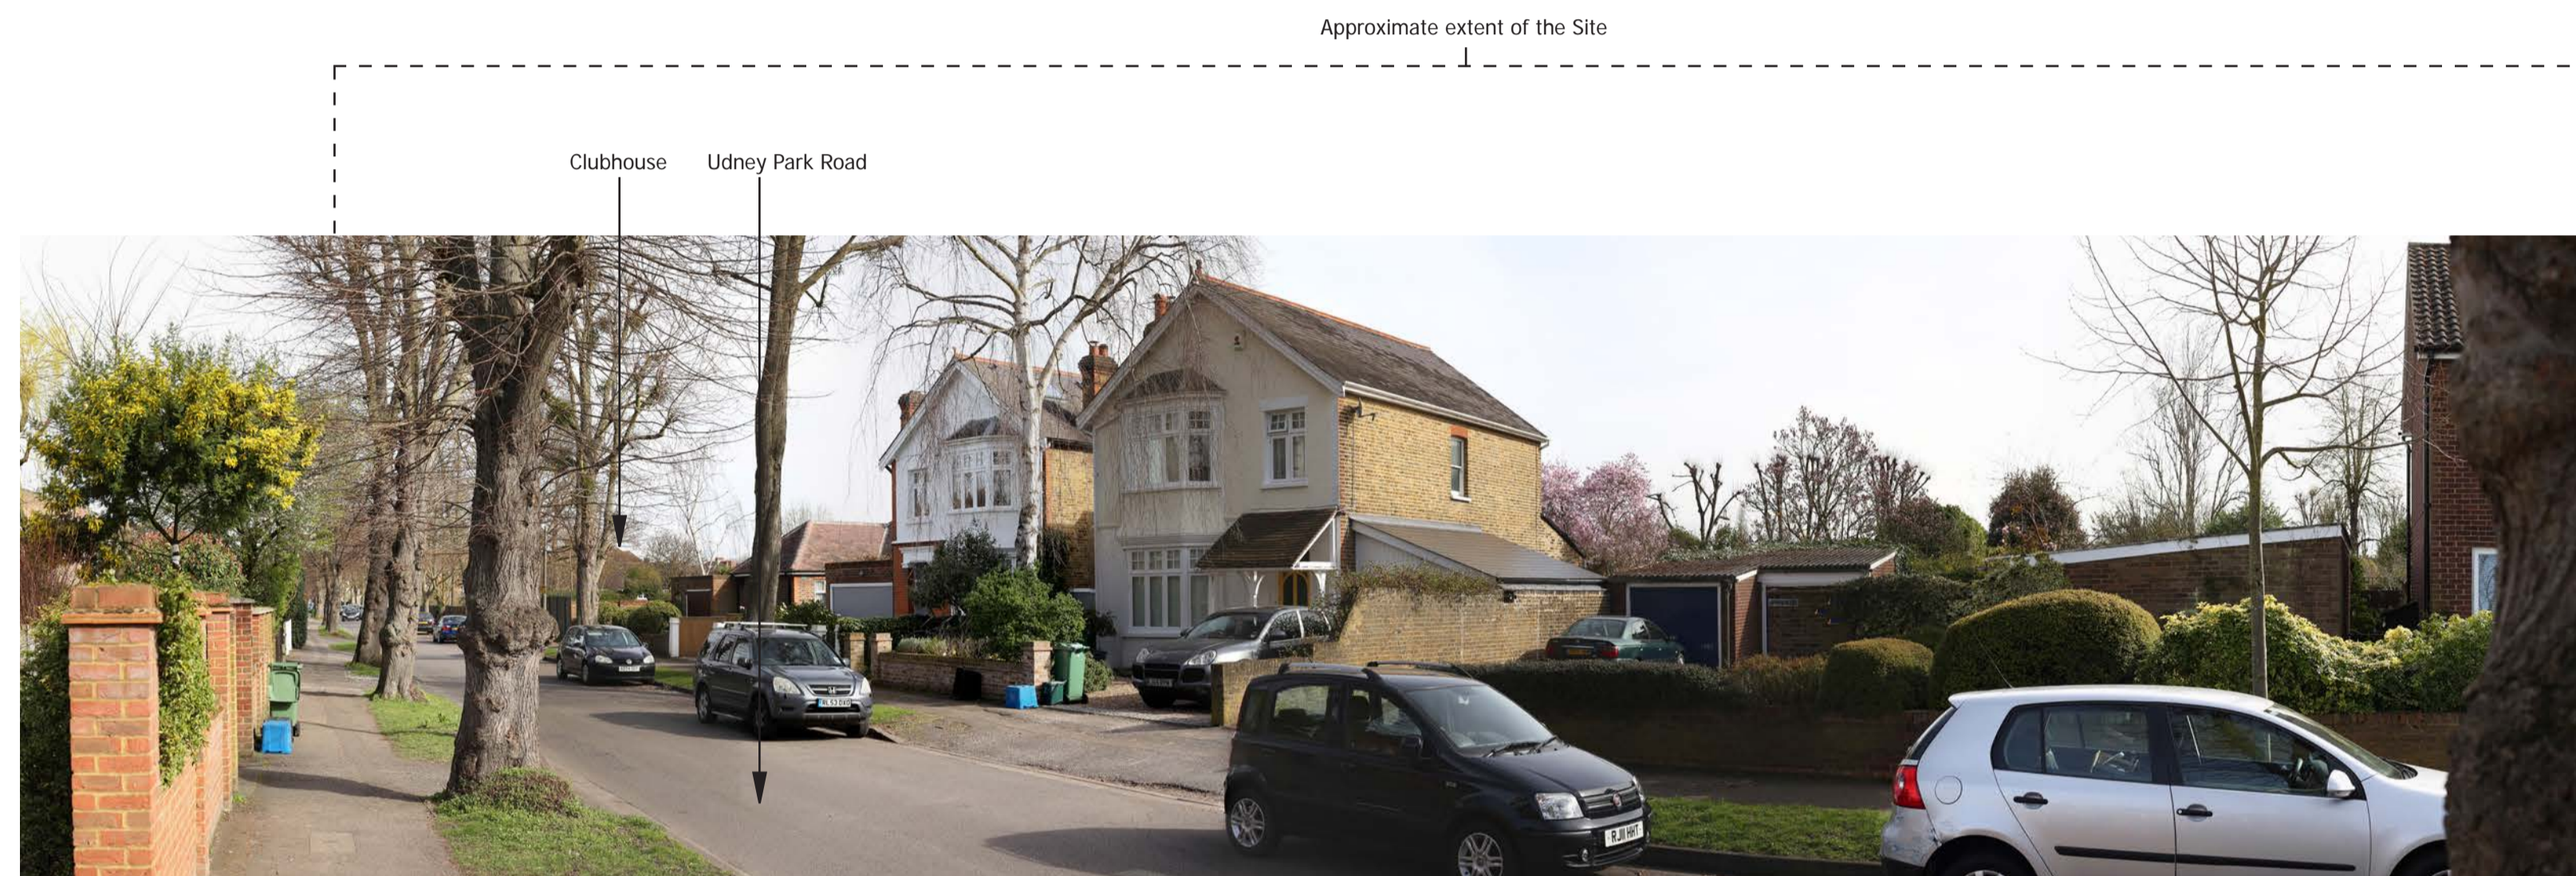

SITE CONTEXT PHOTOGRAPH 19: VIEW FROM UDNEY PARK ROAD, LOOKING EAST

SITE CONTEXT PHOTOGRAPH 20: VIEW FROM UDNEY PARK ROAD, LOOKING EAST

SITE CONTEXT PHOTOGRAPH 21: VIEW FROM THAMES PATH NATIONAL TRAIL, LOOKING SOUTH-WEST

TEDDINGTON
ATHLETIC GROUND

SITE CONTEXT
PHOTOGRAPHS: 19 - 21

RECOMMENDED VIEWING
DISTANCE: 20CM @A1

DATE TAKEN: MAR 2017

PROJECT NUMBER: 25615

SITE CONTEXT PHOTOGRAPH 22: VIEW FROM GOMER GARDENS, LOOKING EAST

SITE CONTEXT PHOTOGRAPH 23: VIEW FROM BUSHY PARK, LOOKING NORTH

TEDDINGTON
ATHLETIC GROUND

SITE CONTEXT
PHOTOGRAPHS: 22 & 23

RECOMMENDED VIEWING
DISTANCE: 20CM @A1

DATE TAKEN: MAR 2017

PROJECT NUMBER: 25615