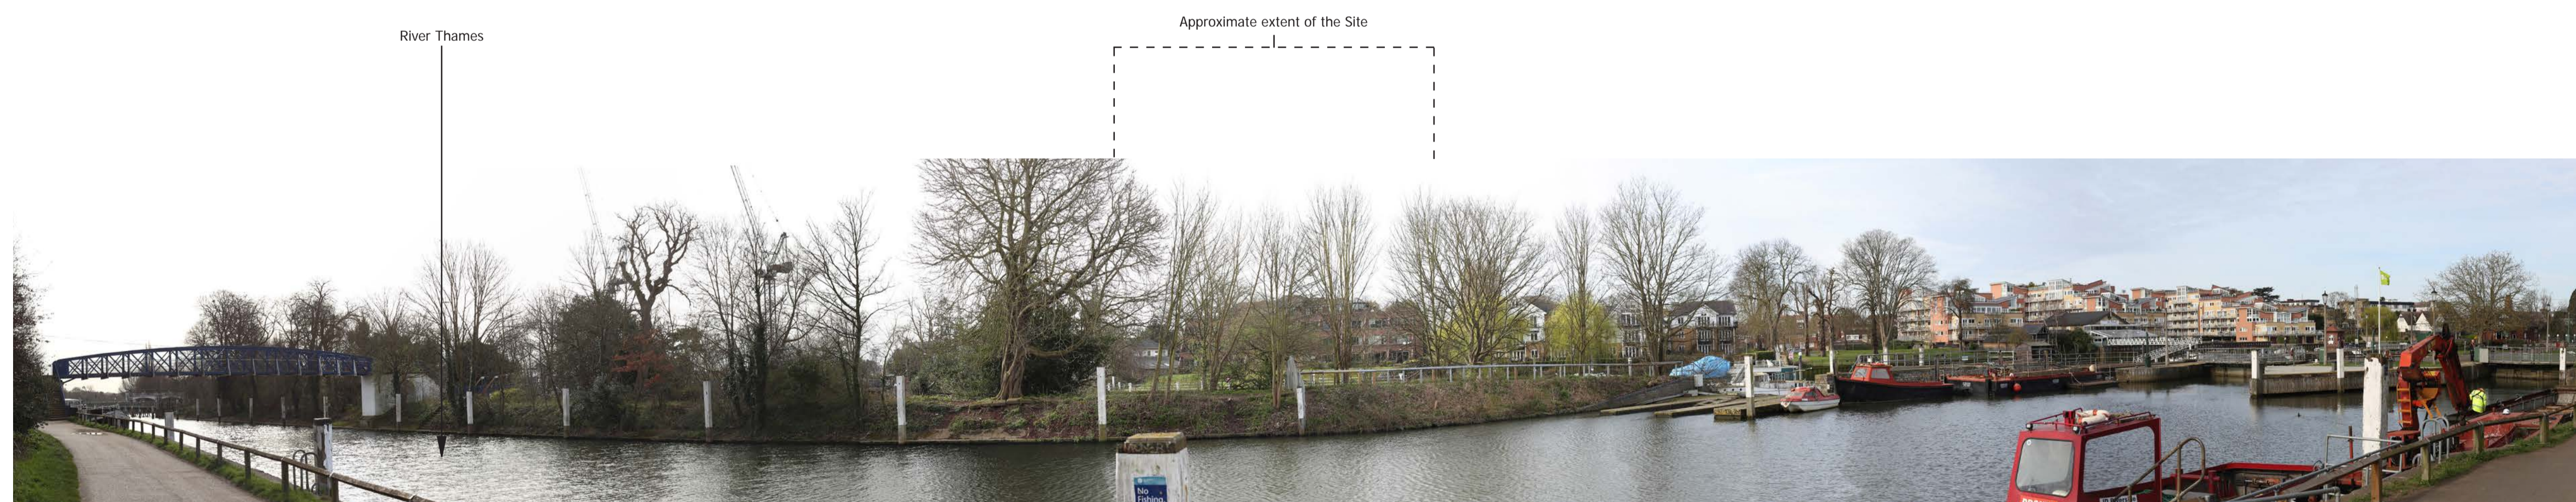

SITE CONTEXT PHOTOGRAPH 19: VIEW FROM UDNEY PARK ROAD, LOOKING EAST

SITE CONTEXT PHOTOGRAPH 20: VIEW FROM UDNEY PARK ROAD, LOOKING EAST

SITE CONTEXT PHOTOGRAPH 21: VIEW FROM THAMES PATH NATIONAL TRAIL, LOOKING SOUTH-WEST

TEDDINGTON
ATHLETIC GROUND

SITE CONTEXT
PHOTOGRAPHS: 19 - 21

RECOMMENDED VIEWING
DISTANCE: 20CM @A1

DATE TAKEN: MAR 2017

PROJECT NUMBER: 25615

SITE CONTEXT PHOTOGRAPH 22: VIEW FROM GOMER GARDENS, LOOKING EAST

SITE CONTEXT PHOTOGRAPH 23: VIEW FROM BUSHY PARK, LOOKING NORTH

TEDDINGTON
ATHLETIC GROUND

SITE CONTEXT
PHOTOGRAPHS: 22 & 23

RECOMMENDED VIEWING
DISTANCE: 20CM @A1

DATE TAKEN: MAR 2017

PROJECT NUMBER: 25615