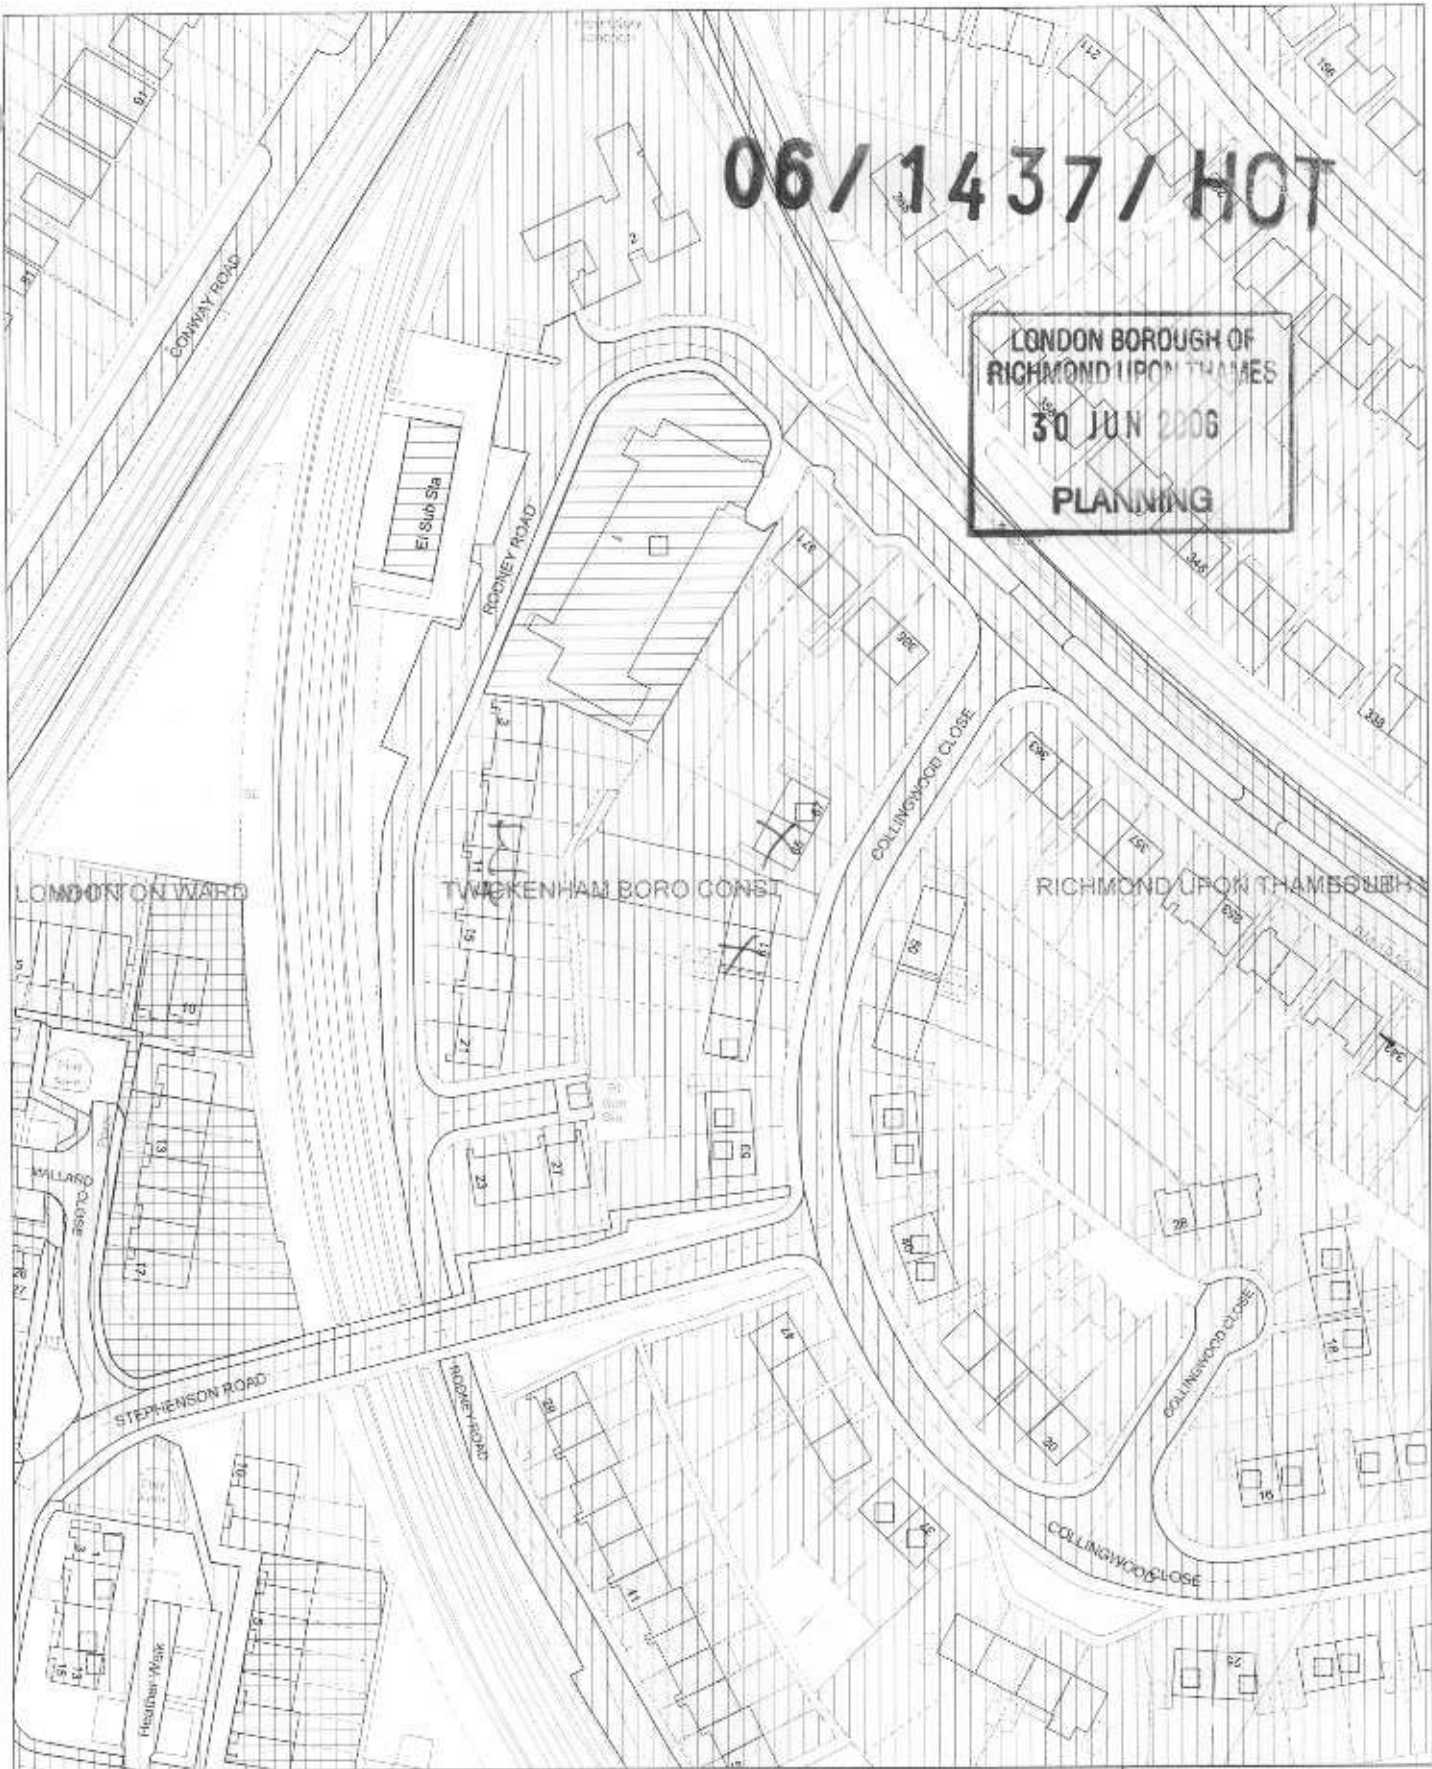

06/1437/HOT

LONDON BOROUGH OF  
RICHMOND UPON THAMES  
30 JUN 2006  
PLANNING

**R** LONDON BOROUGH OF  
RICHMOND UPON THAMES  
Environment Directorate

Ordnance Survey  
Map Extract

Reproduced from Ordnance Survey material with permission of Ordnance Survey on behalf of the Controller of Her Majesty's Stationary Office. (c) Crown Copyright. Unauthorised reproduction infringes Crown Copyright and may lead to prosecution or civil proceedings. London Borough of Richmond Upon Thames LA 100019441 2006 For reference purposes only. No further copies may be made

CIVIC CENTRE, 44 YORK STREET  
TWICKENHAM, TW1 3BZ  
TEL: 020 8891 1411, TEXTPHONE: 020 8891 7120  
www.richmond.gov.uk

Co-ordinates at centre of map:  
Easting: 513270 Northing: 174001  
Scale 1: 1250 Date 04/05/06 Section TS Drawn SC

Produced using Datamap, the directorate's Geographic Information System (GIS)