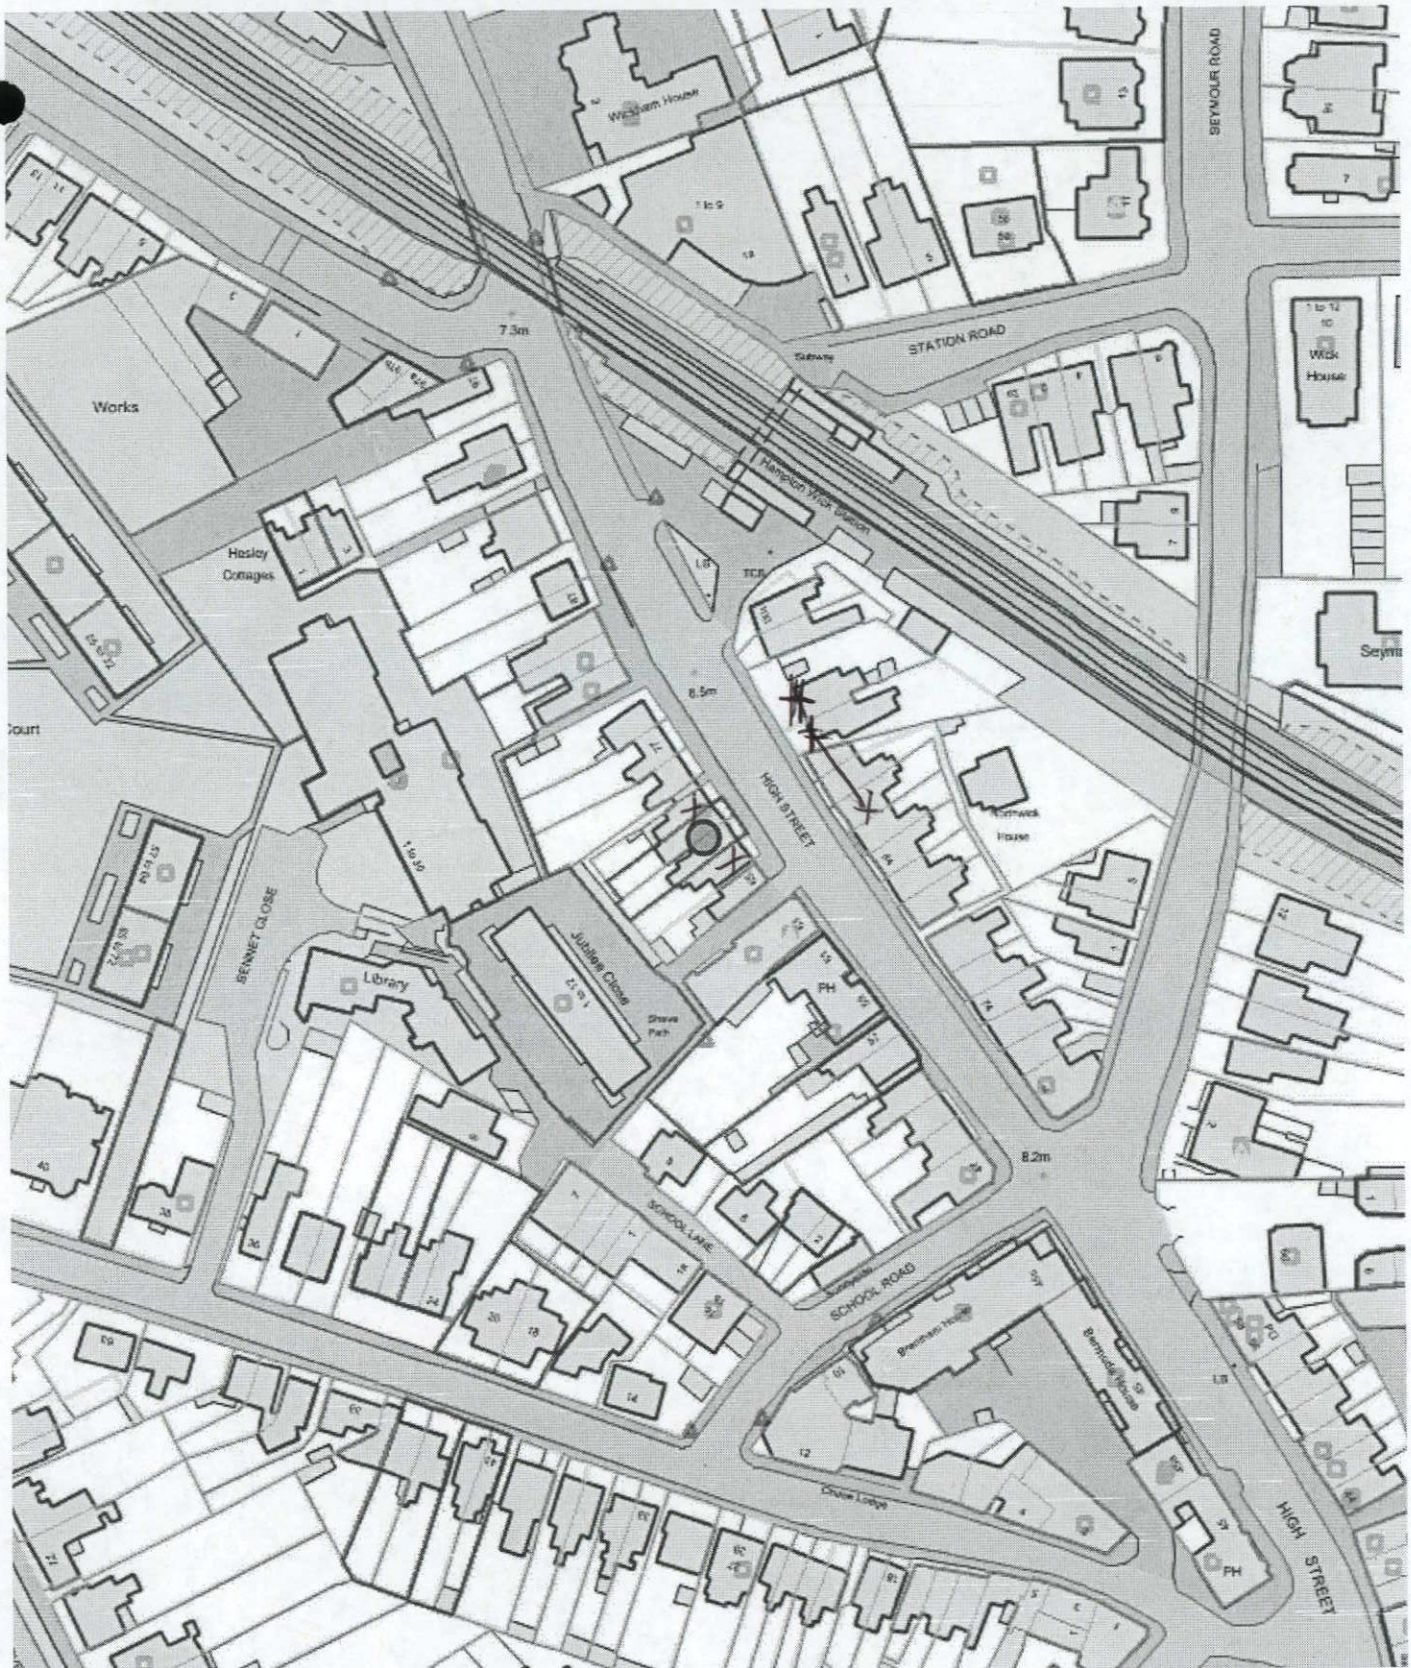

Map Extract

69 And 71 High Street Produced by LB Richmond MapAll

Crown copyright (c) and database rights 2017 Ordnance Survey 100019441 Scale: 1:1250

Printed on: 19-Dec-2017 Centre of map: [517441.586,169687.052]