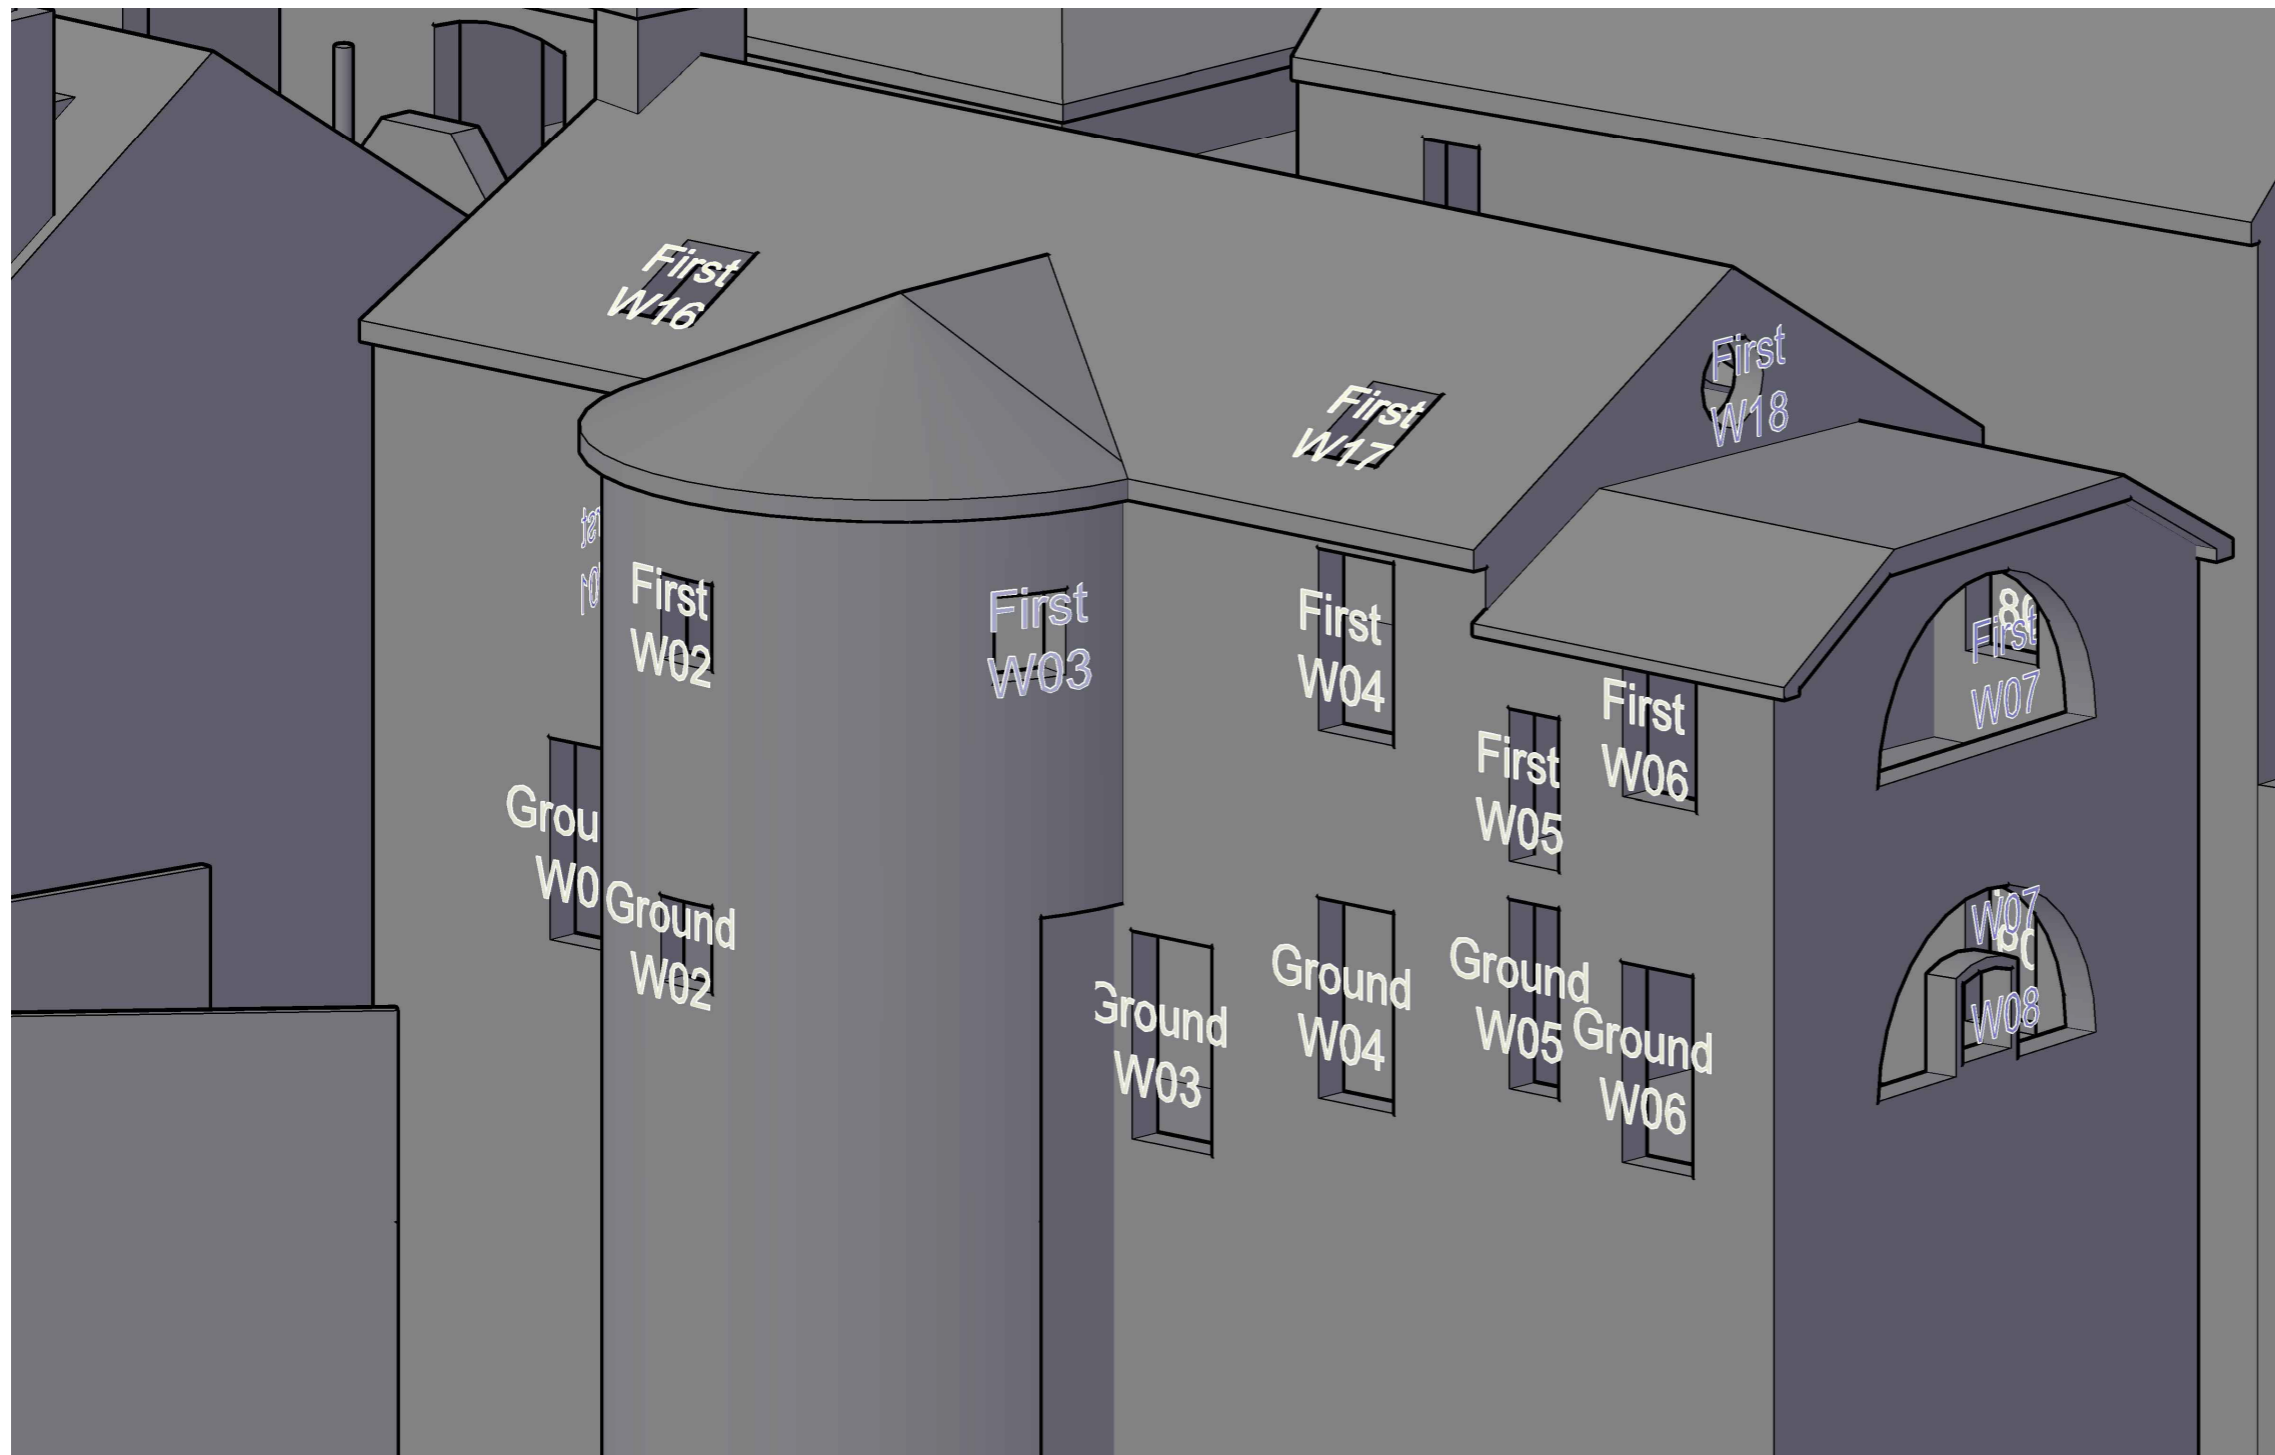

Sources of information

**SQUIRE & PARTNERS**

3DView-{3D-kh}.dwg  
Received 04/01/18

**APR SERVICES**

Topographical Survey.pdf  
Received 22/09/16

**CLOUD 10**

Stag Brewery East end 15-09-16.dwg  
11263\_Stag Brewery\_MASTER.dwg  
Stag Brewery West end 22-09-16 Pt1.dwg  
Stag Brewery West end 23-09-16.dwg  
The Ship PH.dwg  
Jolly Gardeners.dwg  
Received 11/10/16

**EB7 Ltd**

Site Photographs  
Ordnance Survey

Project The Stag Brewery  
SW14 7ET  
London

Title 35 Lower Richmond Road  
Window Map

Drawn AA Checked --

Date 29/01/2018 Rel no. 07

Drawing no. 2201-WM09

Sources of information