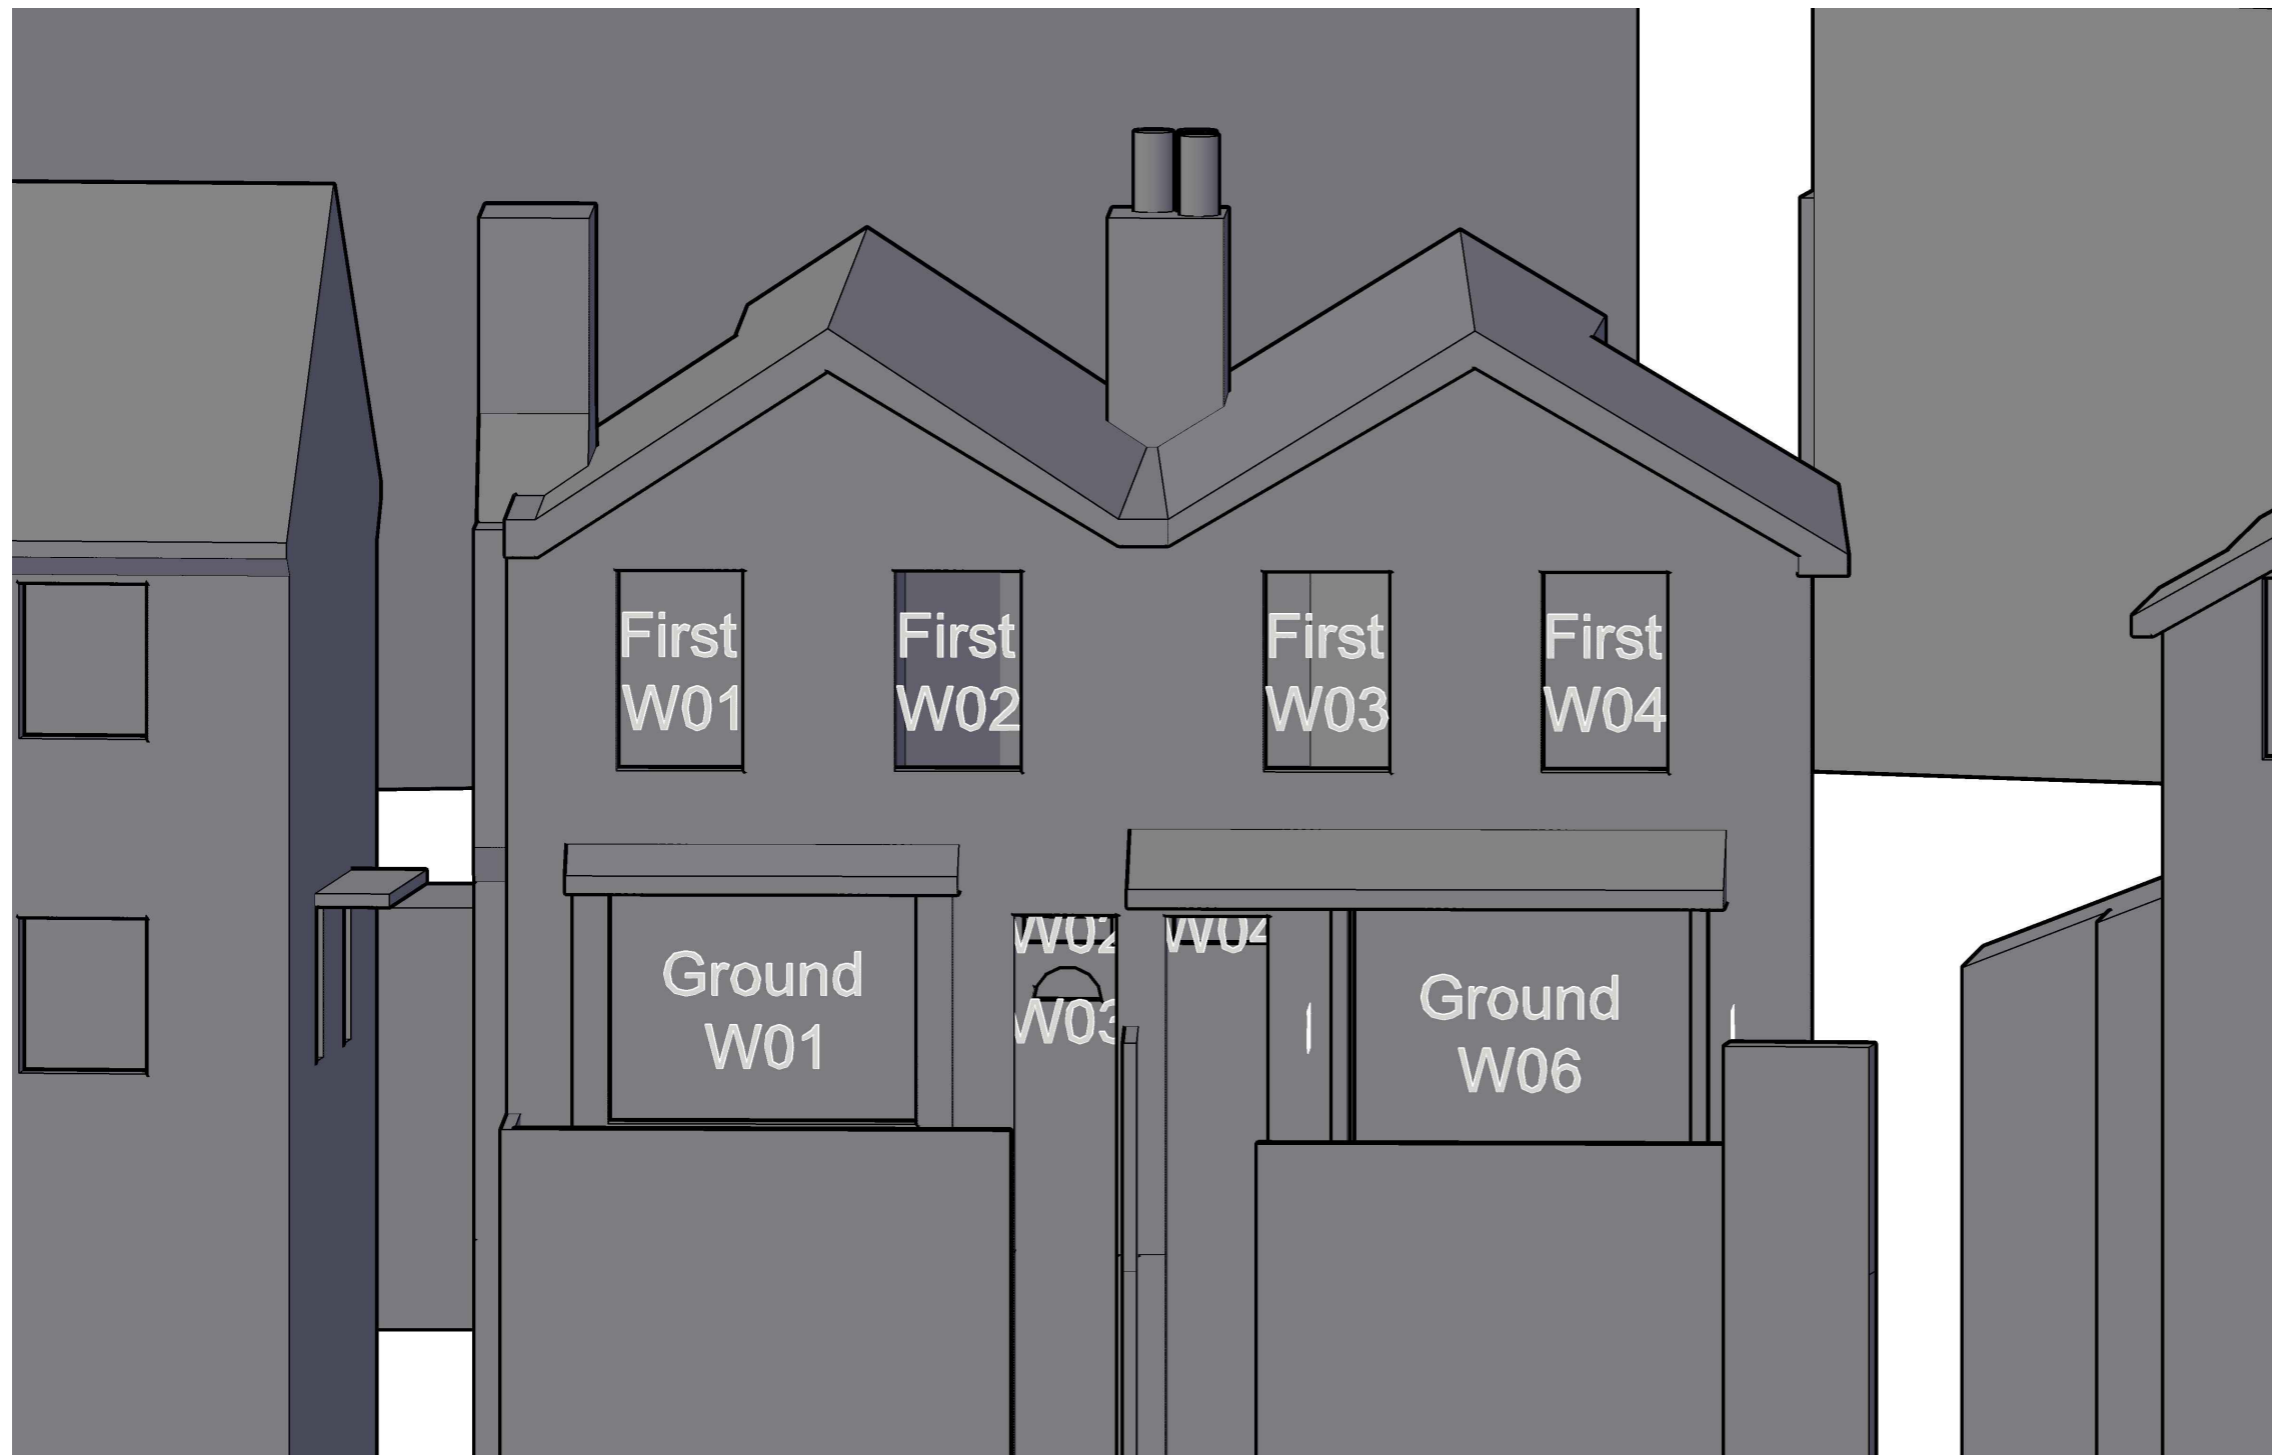

Sources of information

**SQUIRE & PARTNERS**

3DView-{3D-kh}.dwg  
Received 04/01/18

**APR SERVICES**

Topographical Survey.pdf  
Received 22/09/16

**CLOUD 10**

Stag Brewery East end 15-09-16.dwg  
11263\_Stag Brewery\_MASTER.dwg  
Stag Brewery West end 22-09-16 Pt1.dwg  
Stag Brewery West end 23-09-16.dwg  
The Ship PH.dwg  
Jolly Gardeners.dwg  
Received 11/10/16

**EB7 Ltd**

Site Photographs  
Ordnance Survey

Project The Stag Brewery  
SW14 7ET  
London

Title 57-59 Lower Richmond Road  
Window Map

Drawn AA Checked --

Date 29/01/2018 Rel no. 07

Drawing no. 2201-WM13

Sources of information

**EB7 Ltd**

Site Photographs  
Ordnance Survey

Project The Stag Brewery  
SW14 7ET  
London

Title Lady Elizabeth House  
Window Map

Drawn AA Checked --

Date 29/01/2018 Rel no. 07

Drawing no. 2201-WM14