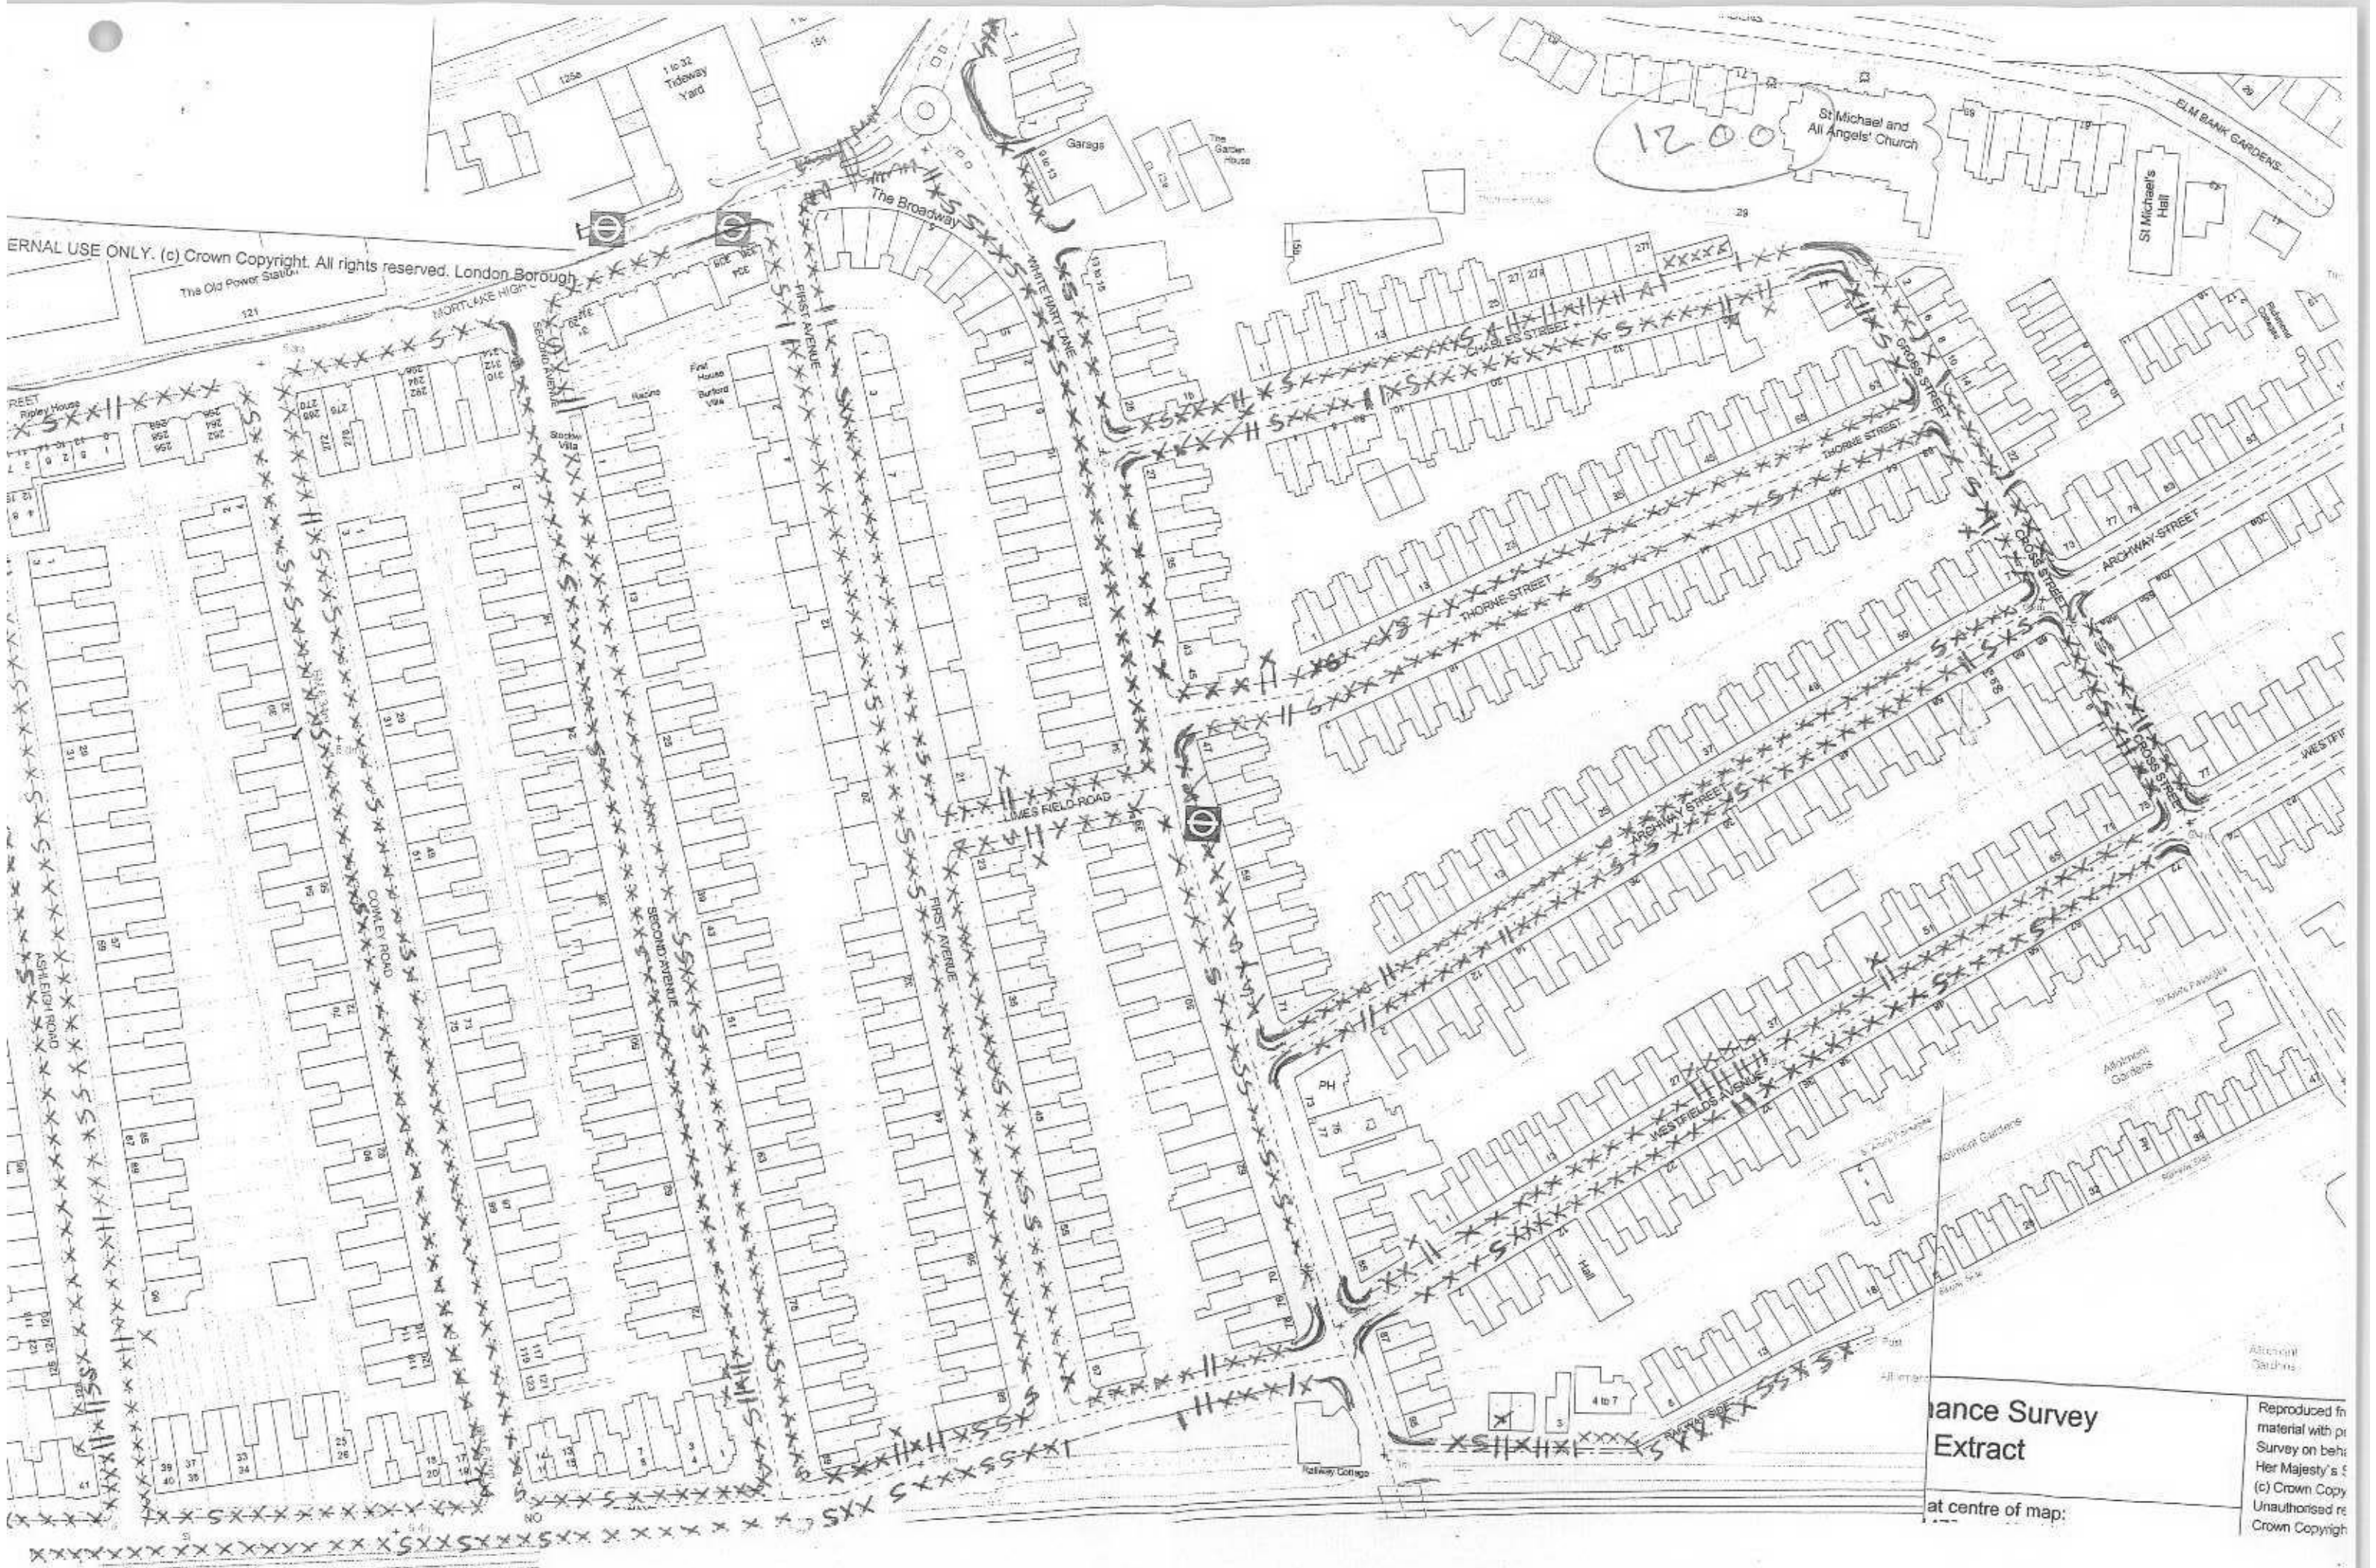

RNAL USE ONLY. (c) Crown Copyright. All rights reserved. London Borough

BARNES
BRIDGE
TRAIN STATION

0600

Douglas
2/8/06

ance Survey
Extract

at centre of map:

Reproduced from
material with per-
mission of the
Survey on behalf
of Her Majesty's Stationery Office
(c) Crown Copyright
All rights reserved
Unauthorized reproduction
is prohibited

PERMANENT USE ONLY. (c) Crown Copyright. All rights reserved. London Borough of Merton
The Old Power Station

Distance Survey
Extract

at centre of map:

Reproduced from
material with pri
Survey on beh
Her Majesty's
(c) Crown Copy
Unauthorised re
Crown Copyright

FOR OFFICIAL USE ONLY. (c) Crown Copyright. All rights reserved. London Borough of Merton

Survey Extract

at centre of map:

Reproduced from material with permission of the Survey on behalf of Her Majesty's Stationery Office (c) Crown Copyright. Unauthorised reproduction is prohibited. Crown Copyright

FOR OFFICIAL USE ONLY. (c) Crown Copyright. All rights reserved. London Borough of Merton

Distance Survey Extract

at centre of map:

Reproduced from material with permission of the Survey on behalf of Her Majesty's Stationery Office (c) Crown Copyright. Unauthorised reproduction is prohibited.