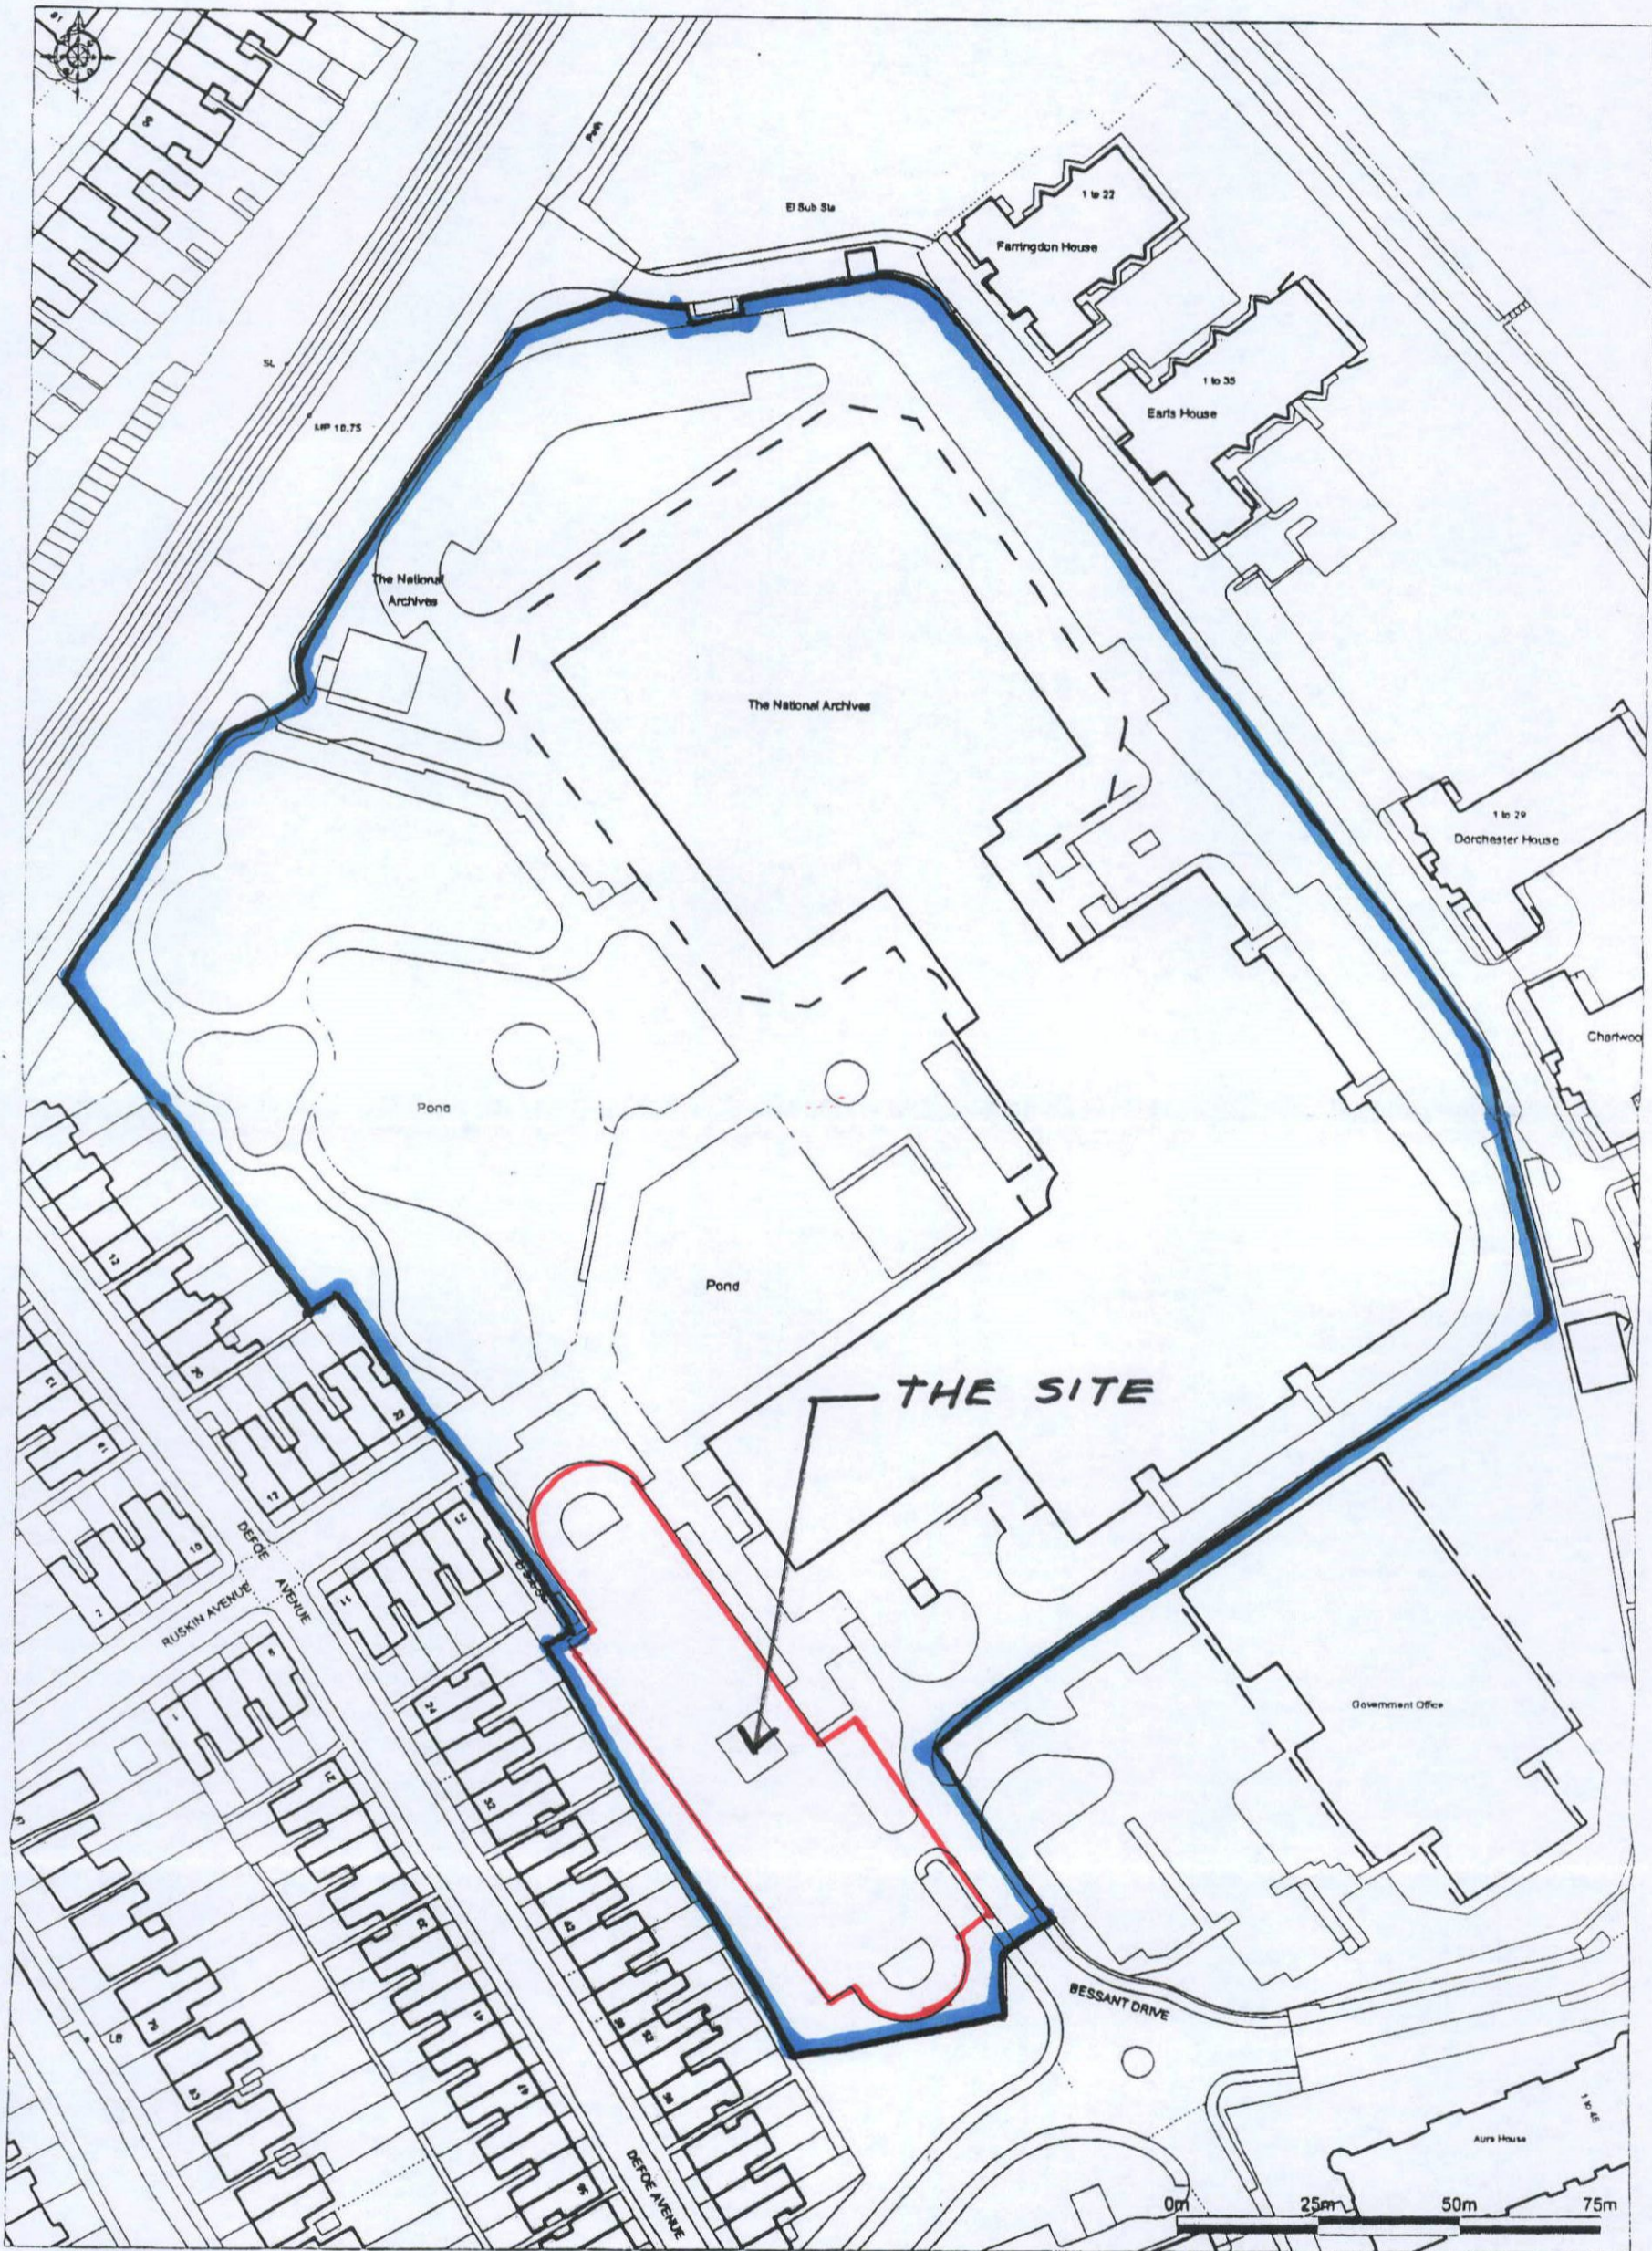

THE NATIONAL ARCHIVES
KEW RICHMOND TW9 4DU

THE SITE

Established by Ordnance Survey © Crown Copyright 2009. All rights reserved. Licence number 100020449. Plotted Scale - 1:1250

HTP ARCHITECTURE LLP