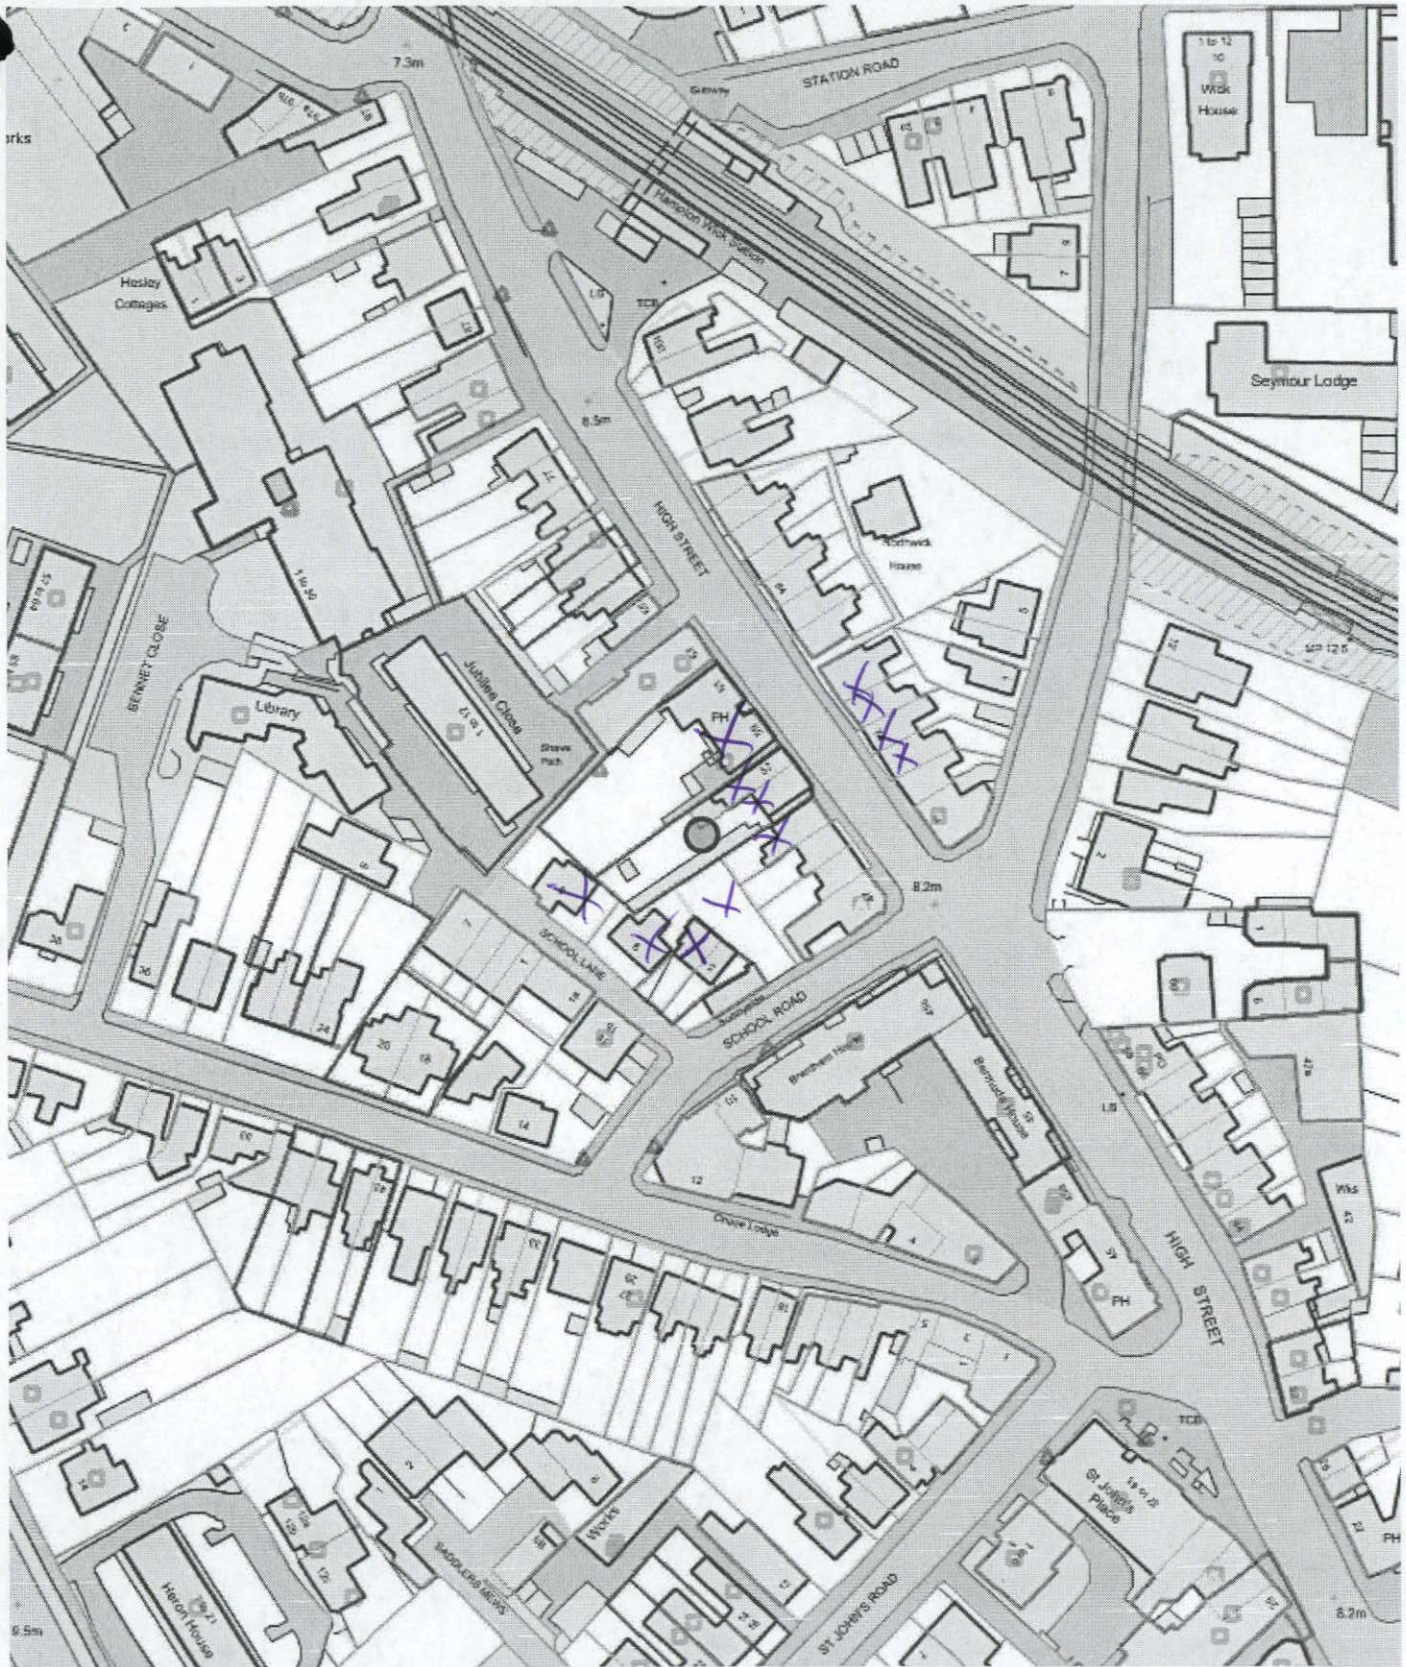

# Map Extract

55 - 57 High Street

Hampton Wick Produced by LB Richmond MapAll

Crown copyright (c) and database rights 2018 Ordnance Survey 100019441 Scale: 1:1250

Printed on: 01-Feb-2018 Centre of map: [517459,169643]