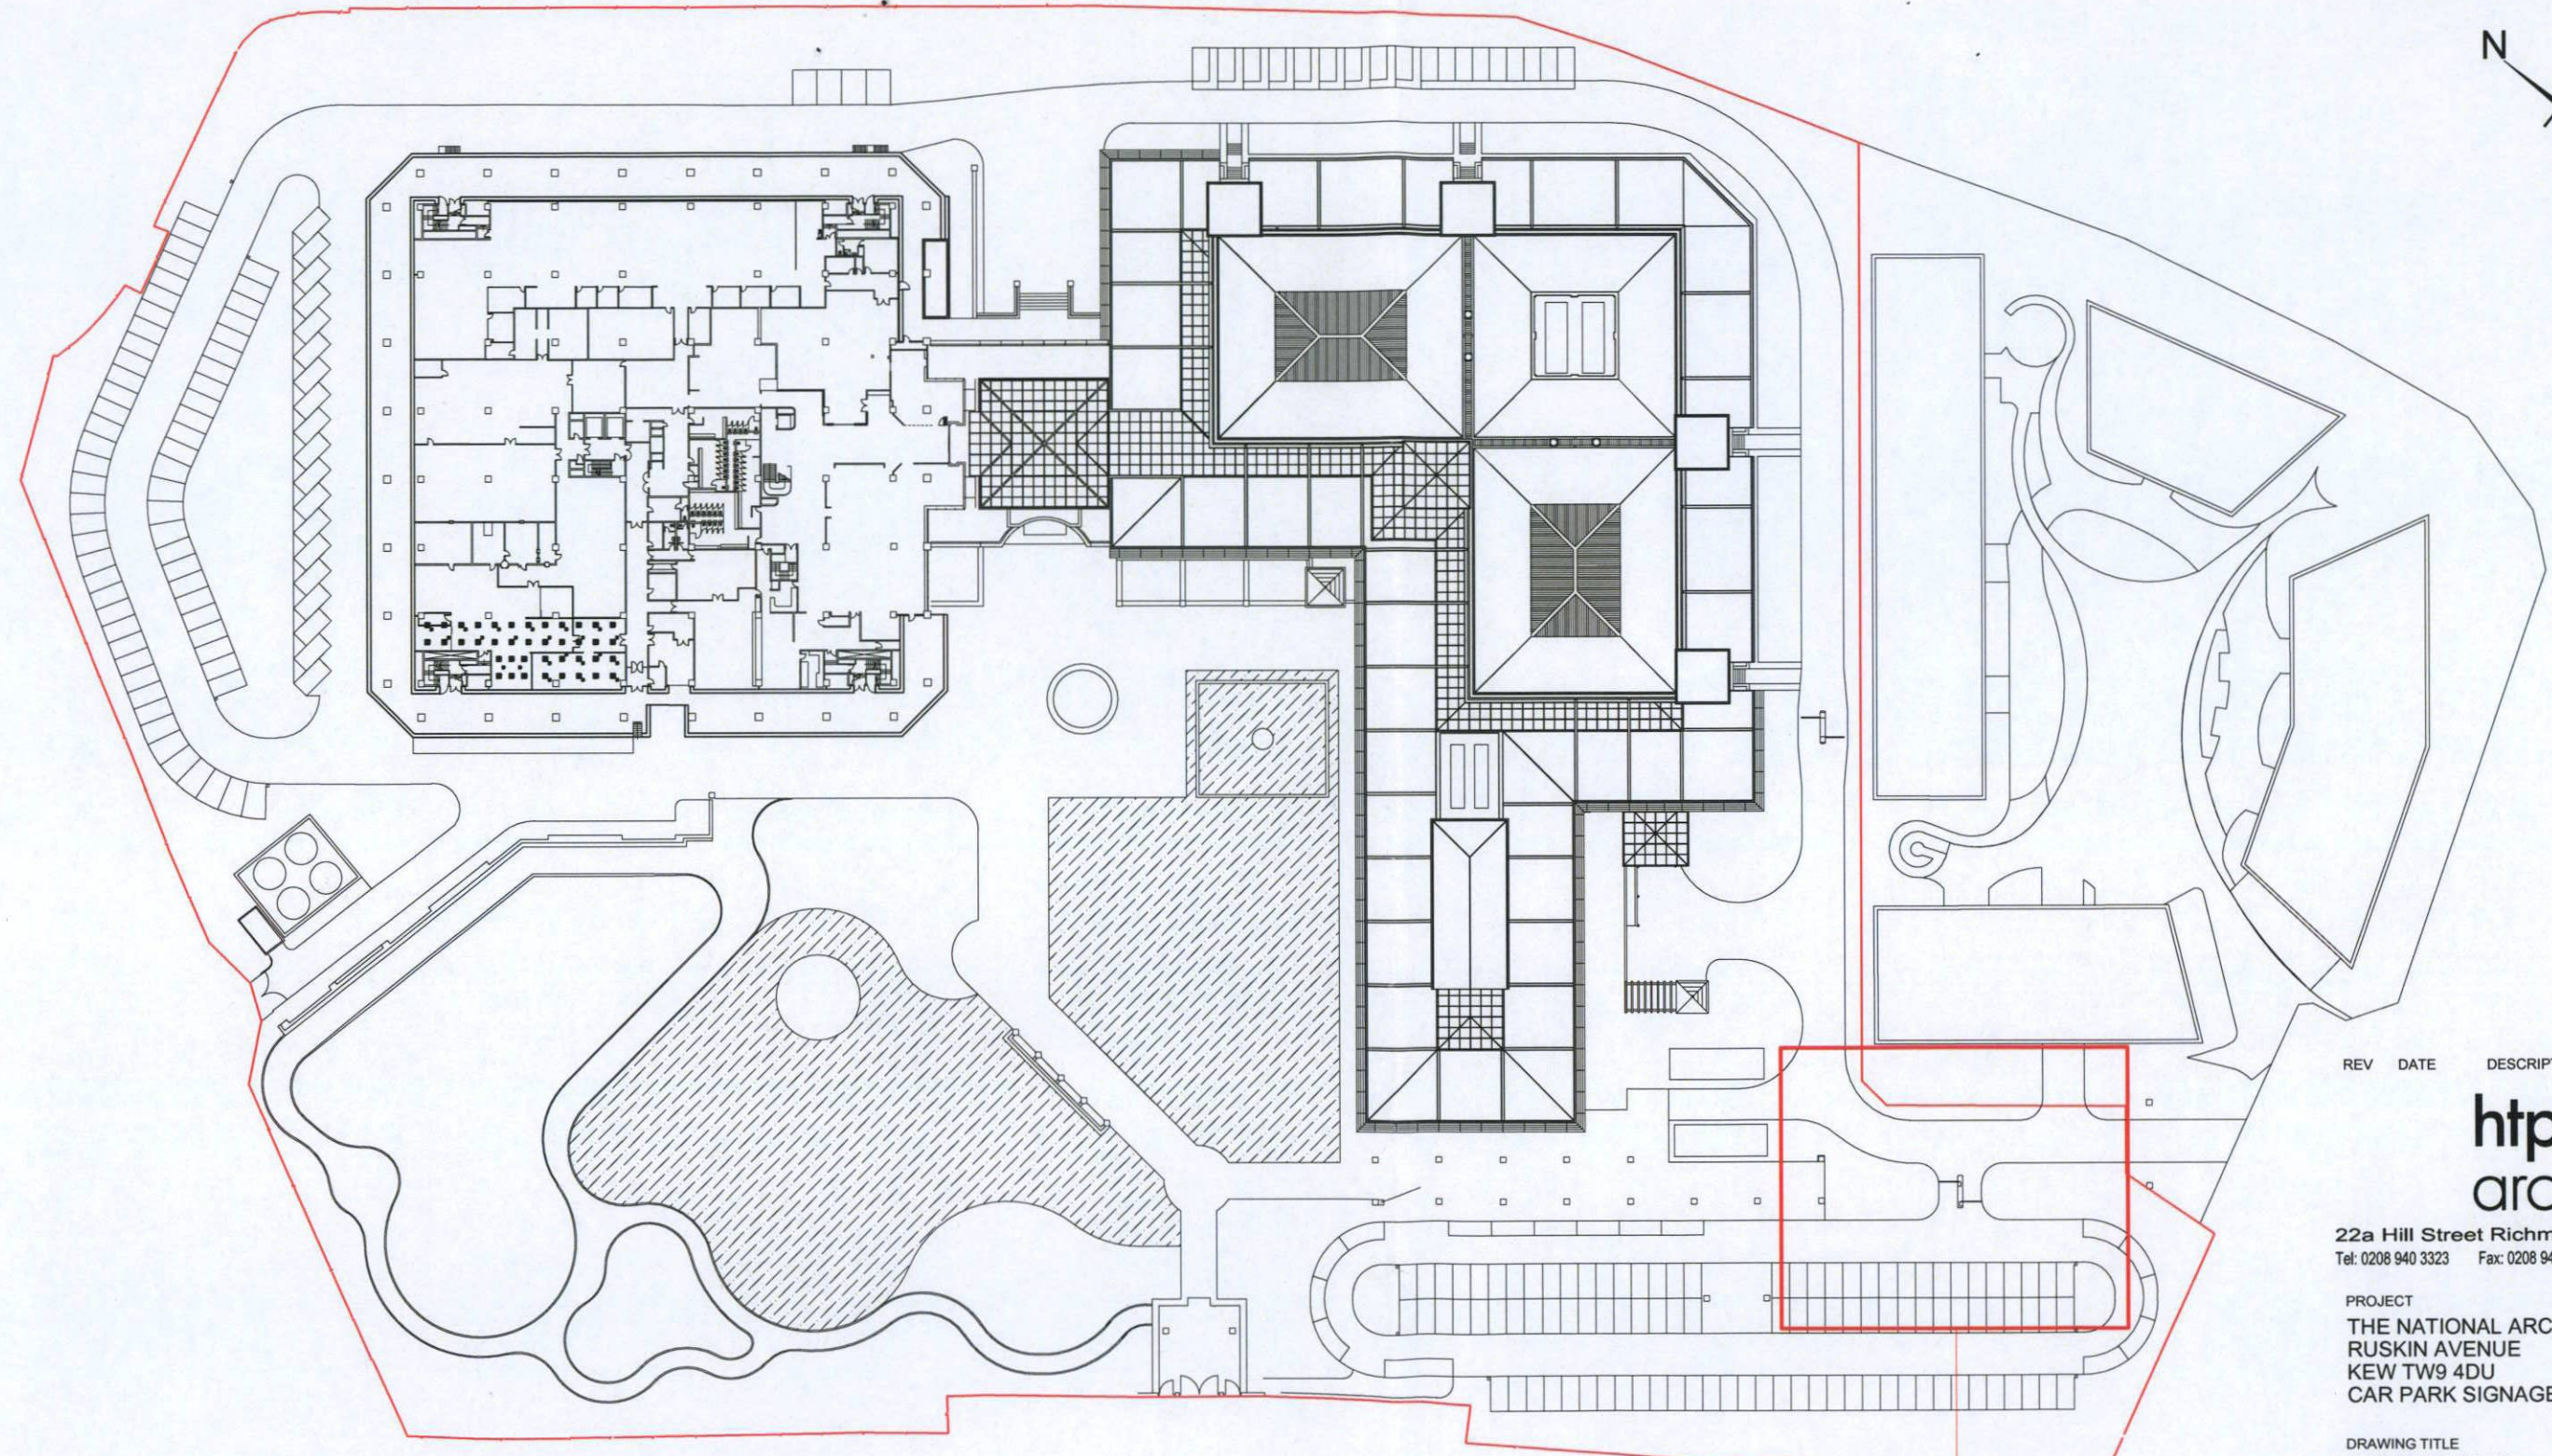

17/09

NOTES

THIS DRAWING IS THE COPYRIGHT OF THE ARCHITECT

See drawing PL02

REV DATE DESCRIPTION

htp
architecture

22a Hill Street Richmond Surrey TW9 1TW
Tel: 0208 940 3323 Fax: 0208 948 4256 mail@htparchitecture.co.uk

PROJECT
THE NATIONAL ARCHIVES
RUSKIN AVENUE
KEW TW9 4DU
CAR PARK SIGNAGE

DRAWING TITLE
LOCATION PLAN

SCALE	DATE	DRAWN BY
1:1000@A3	SEP 2018	CD
JOB No		DRAWING No
18010		PL01