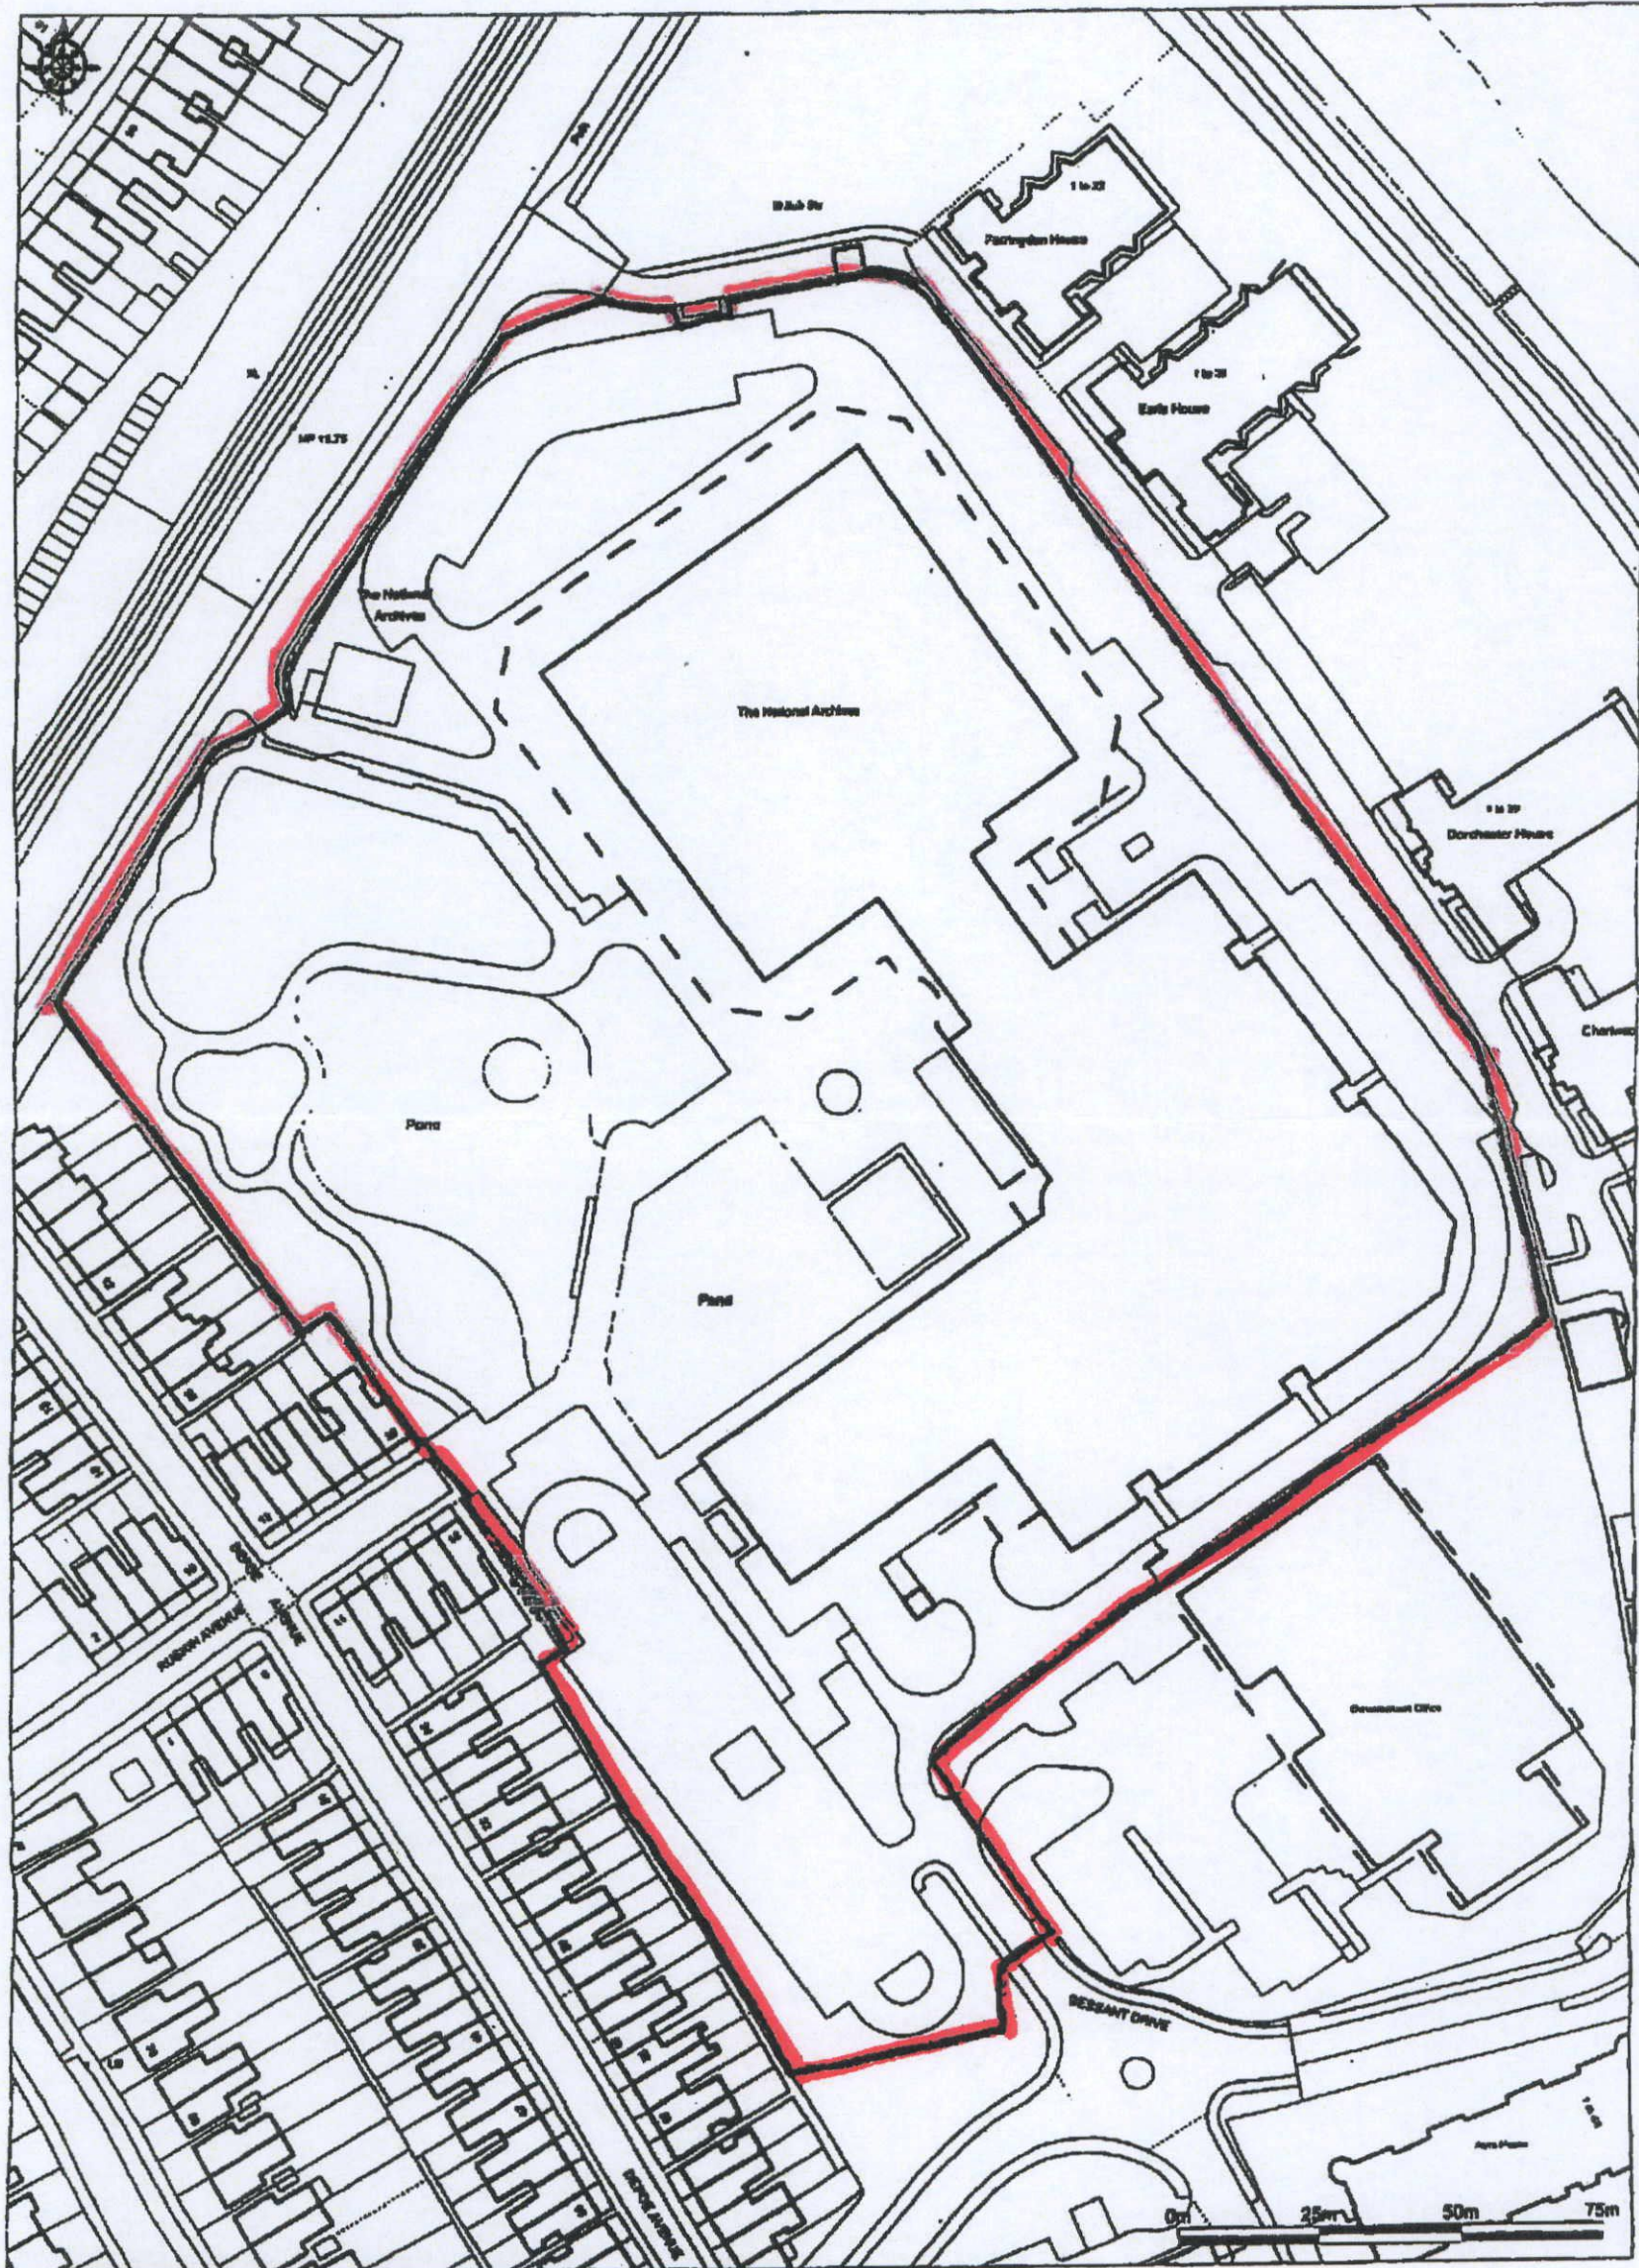

19/09

THE NATIONAL ARCHIVES  
KEW RICHMOND TW9 4DU

© Crown Copyright 2009. All rights reserved. Licence number: 100010449. Plotted Scale - 1:11250

HTP ARCHITECTURE LLP