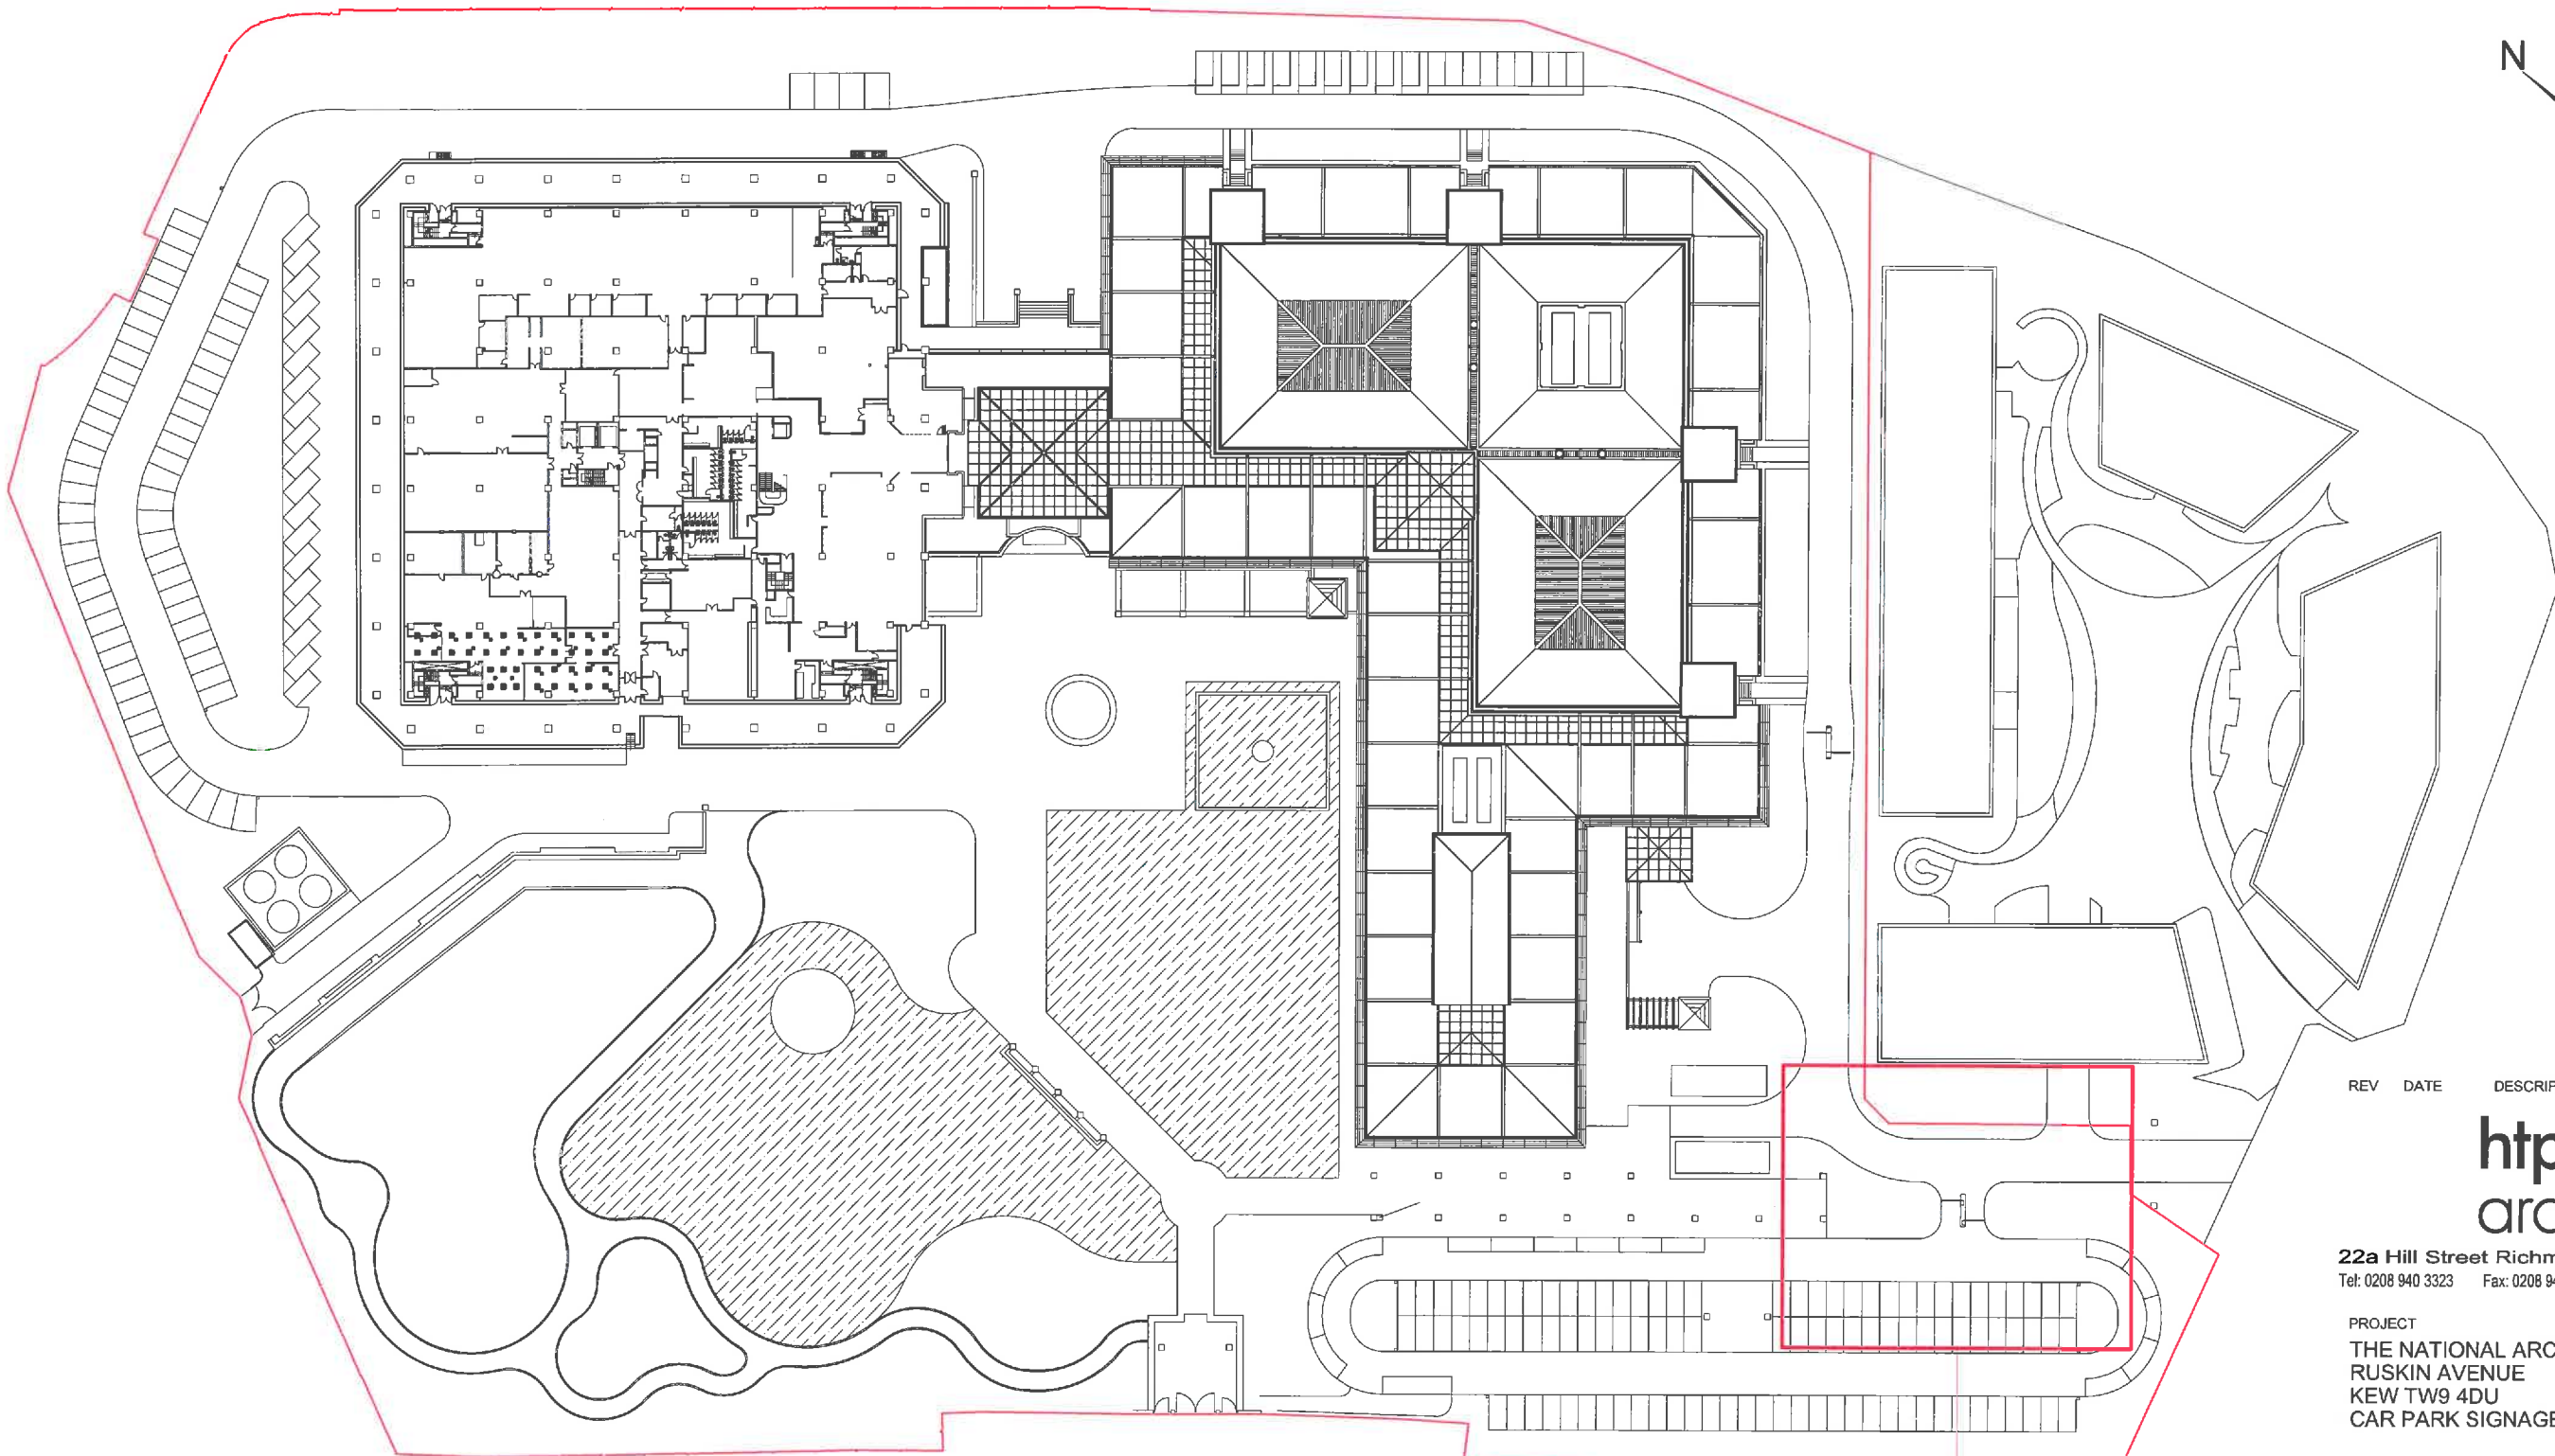

NOTES

THIS DRAWING IS THE COPYRIGHT OF THE ARCHITECT

See drawing PL02

REV	DATE	DESCRIPTION

htp
architecture

22a Hill Street Richmond Surrey TW9 1TW
Tel: 0208 940 3323 Fax: 0208 948 4256 mail@htparchitecture.co.uk

PROJECT
THE NATIONAL ARCHIVES
RUSKIN AVENUE
KEW TW9 4DU
CAR PARK SIGNAGE

DRAWING TITLE
LOCATION PLAN

SCALE	DATE	DRAWN BY
1:1000@A3	SEP 2018	CD
JOB No		DRAWING No
18010		PL01