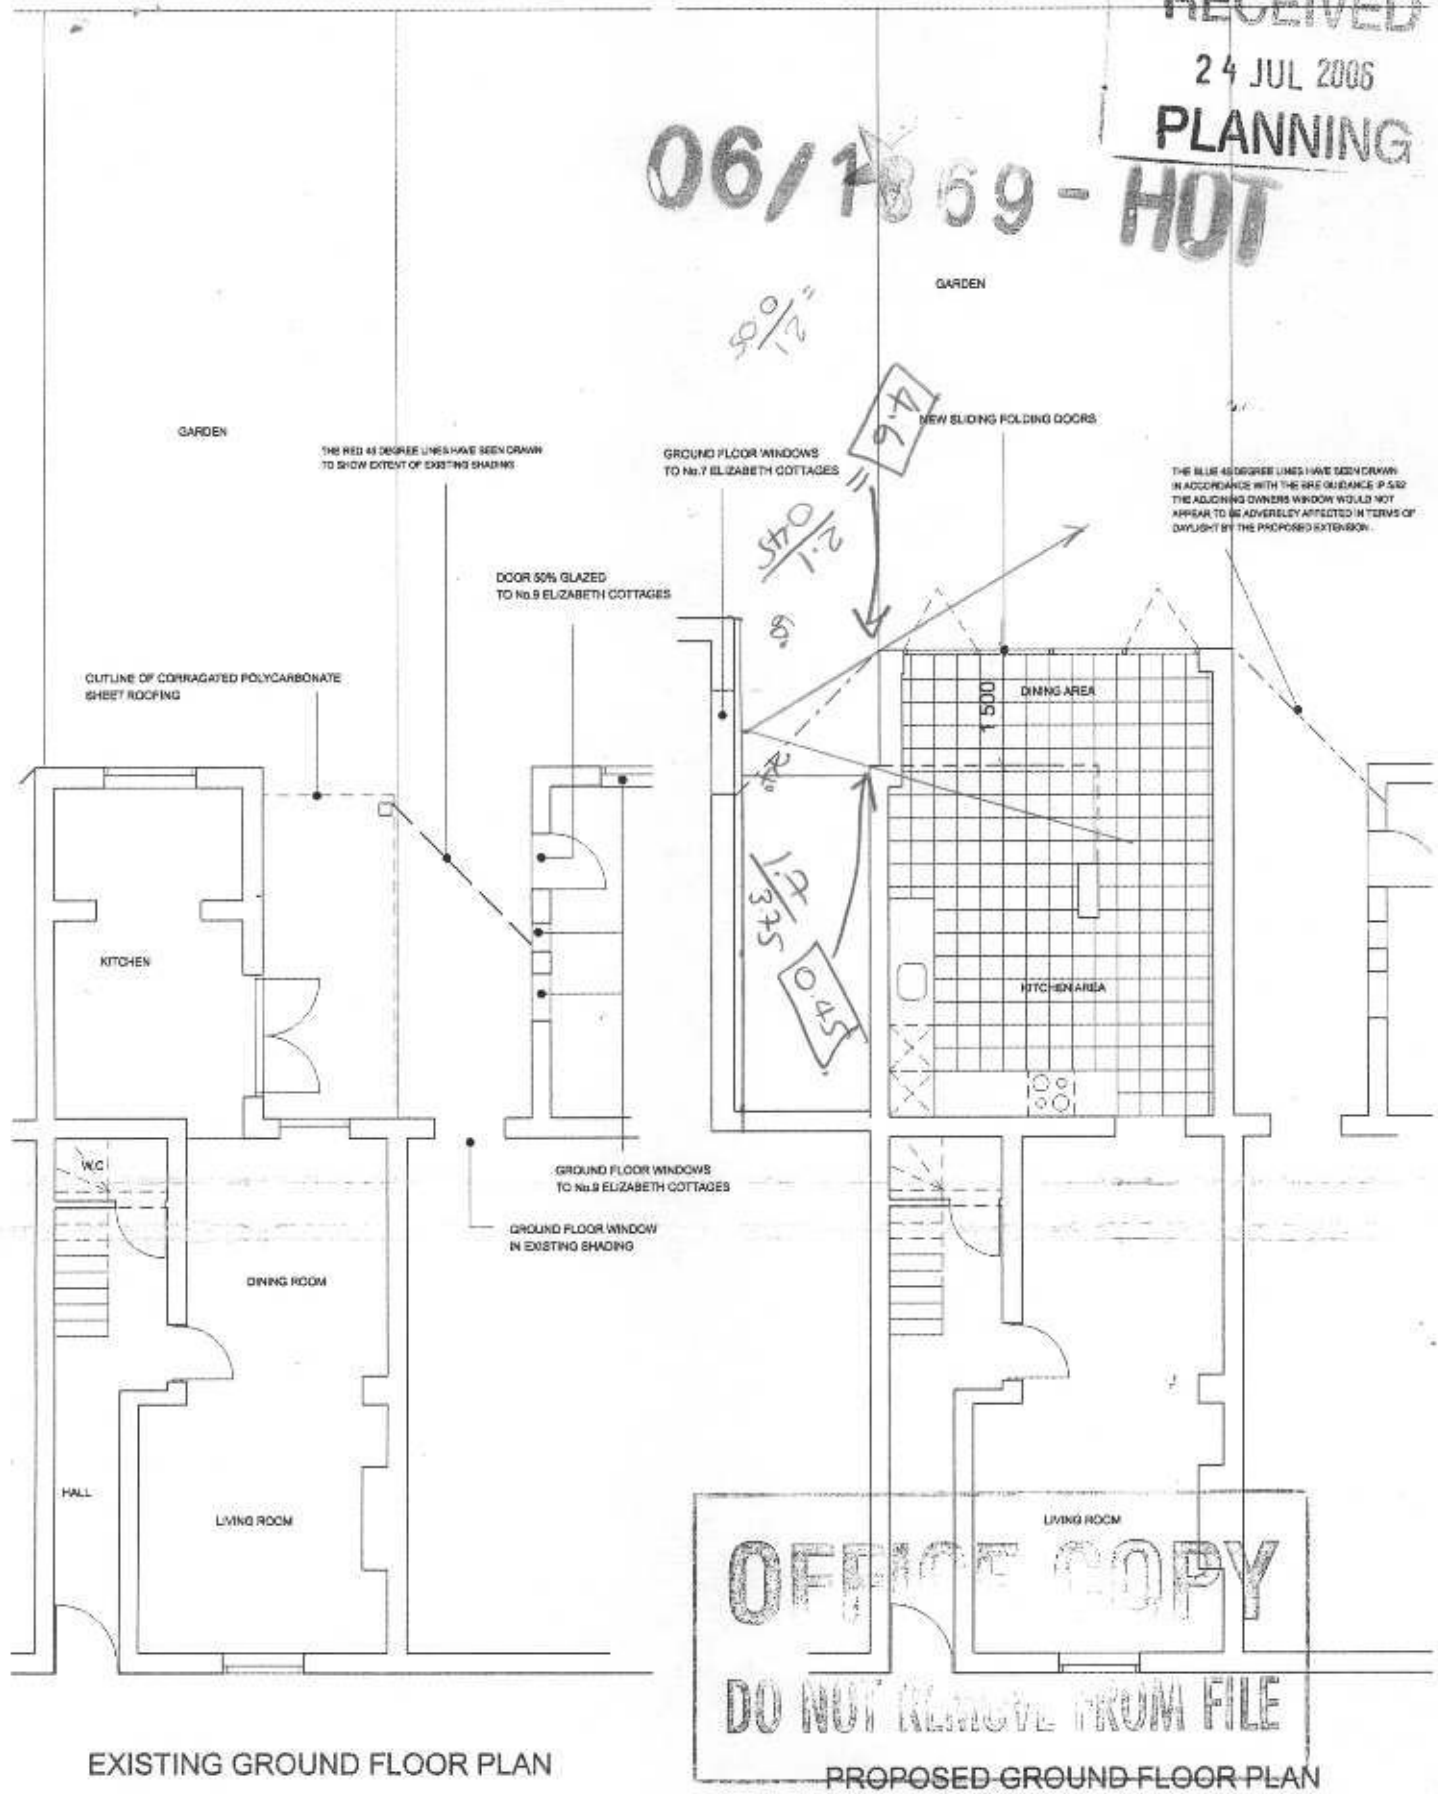

RECEIVED
24 JUL 2006
PLANNING

06/1869 - HOT

EXISTING GROUND FLOOR PLAN

PROPOSED GROUND FLOOR PLAN

PROJECT REF : 05 048
PROJECT TITLE : 8 ELIZABETH COTTAGES
ADDRESS : 8 ELIZABETH COTTAGES, KEW, LONDON
DRAWING TITLE : EXISTING AND PROPOSED PLANS
SCALE : 1:100 @ A3
DATE : 28 FEBRUARY 2006
ISSUE : PLANNING
REVISION:02

SK:001