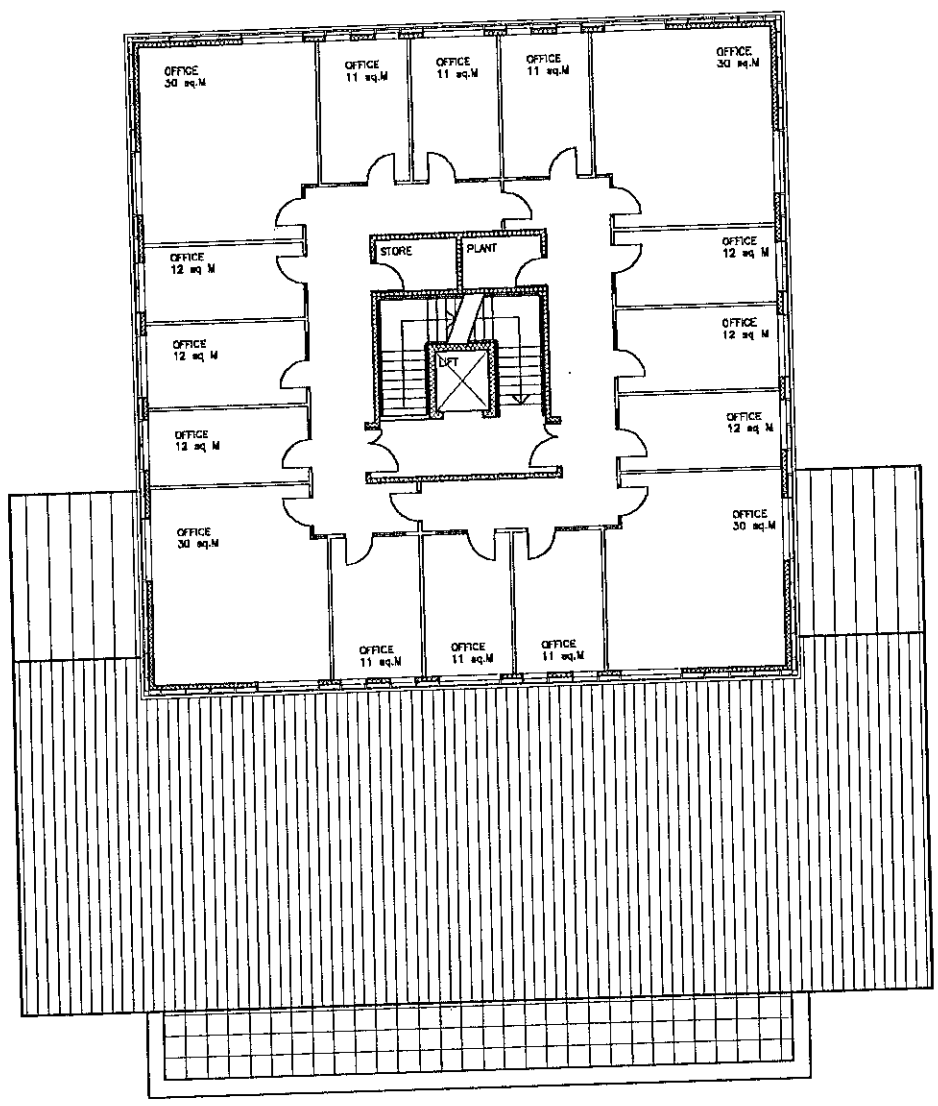

Rev	Date	By	Amendment

LEGEND

THIRD FLOOR PLAN

ROOF PLAN

ASH DESIGN CONSULTANTS LTD
 CHARTERED ARCHITECTS
 www.lingor.co.uk
 adcd@lingor.co.uk
 Tel: 01474 879484
 Fax: 01474 879707
 LINGAR GROUP

Client
 ST MARYS COLLEGE
 Project
 K BLOCK REDEVELOPMENT
 Drawing
 THIRD FLOOR & ROOF PLANS
 Date
 MAY 2001
 Scale
 1:100
 Drawn by
 JHM
 Checked by
 GR