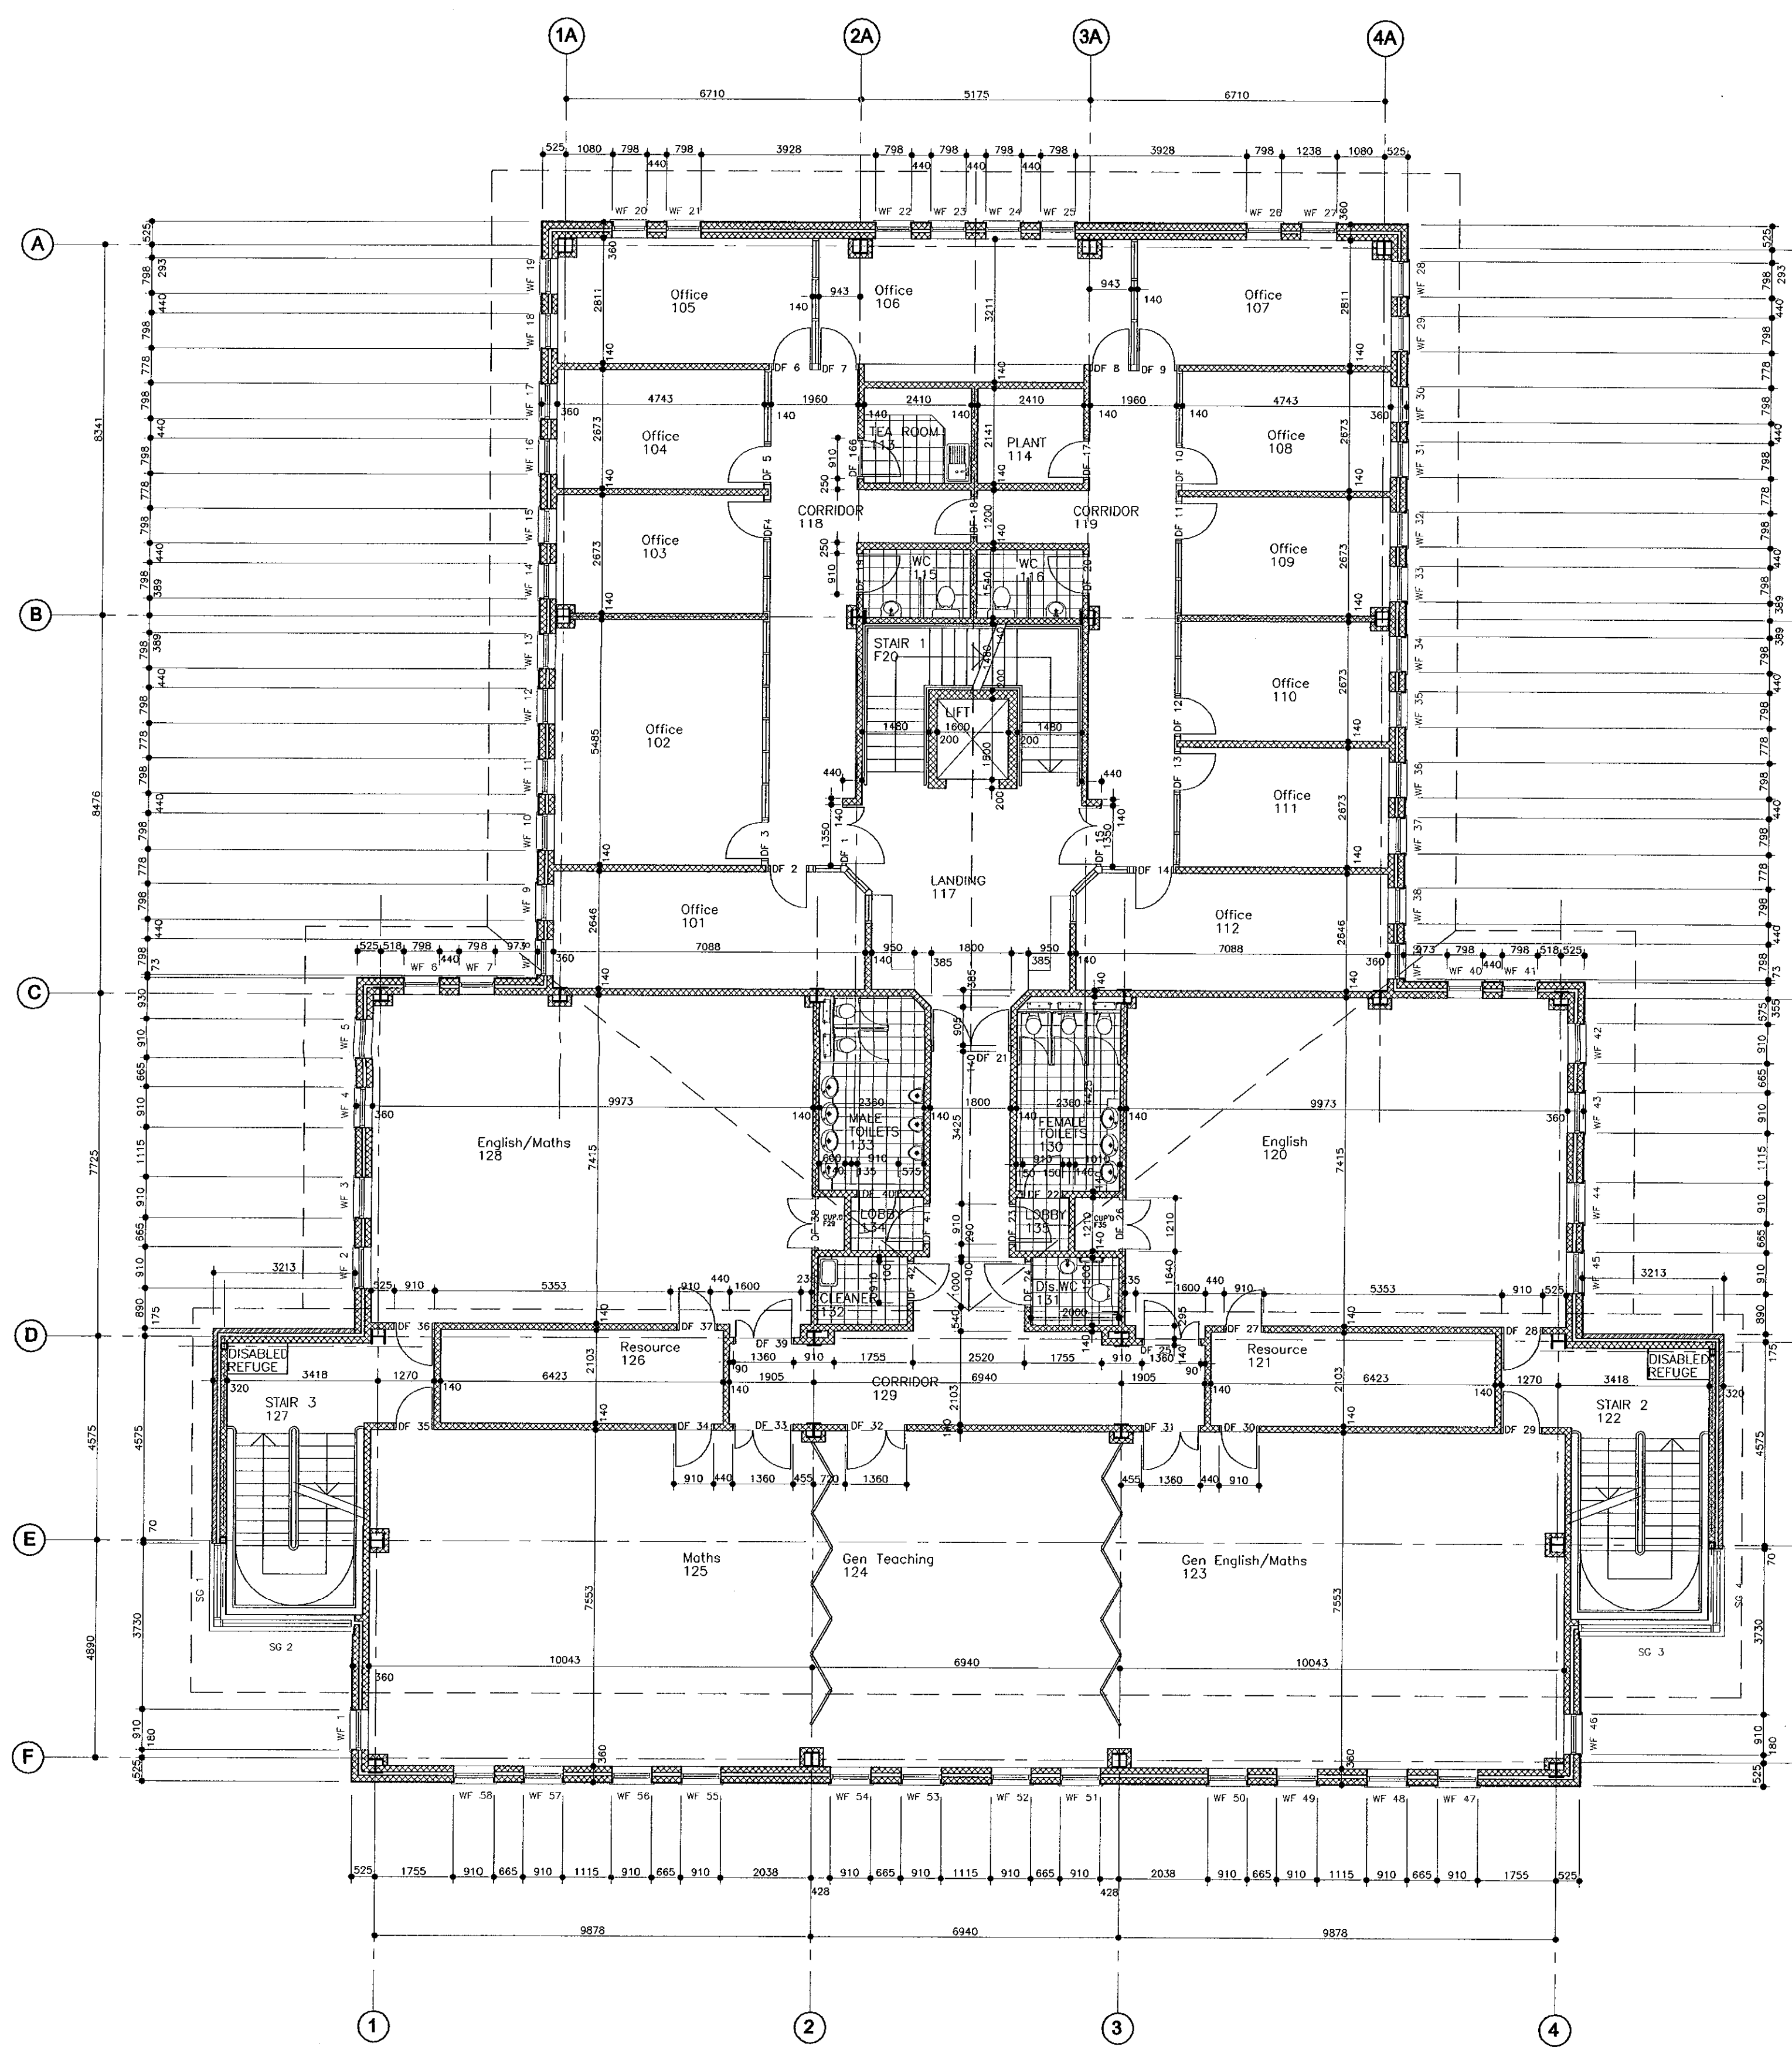

Project No	Drawing No	Revision
99237	L(0)04	

12 MAR 2001
PLANNING

© ASH DESIGN CONSULTANTS LTD
ASH HOUSE, ASH ROAD, LONGFIELD, KENT, DA3 8JD
No part of this drawing may be reproduced without written consent
Do not scale from this drawing.
All contractors must visit site and be responsible for taking and checking all dimensions related to this work.

Rev	Date	By	Amendment

01/0361