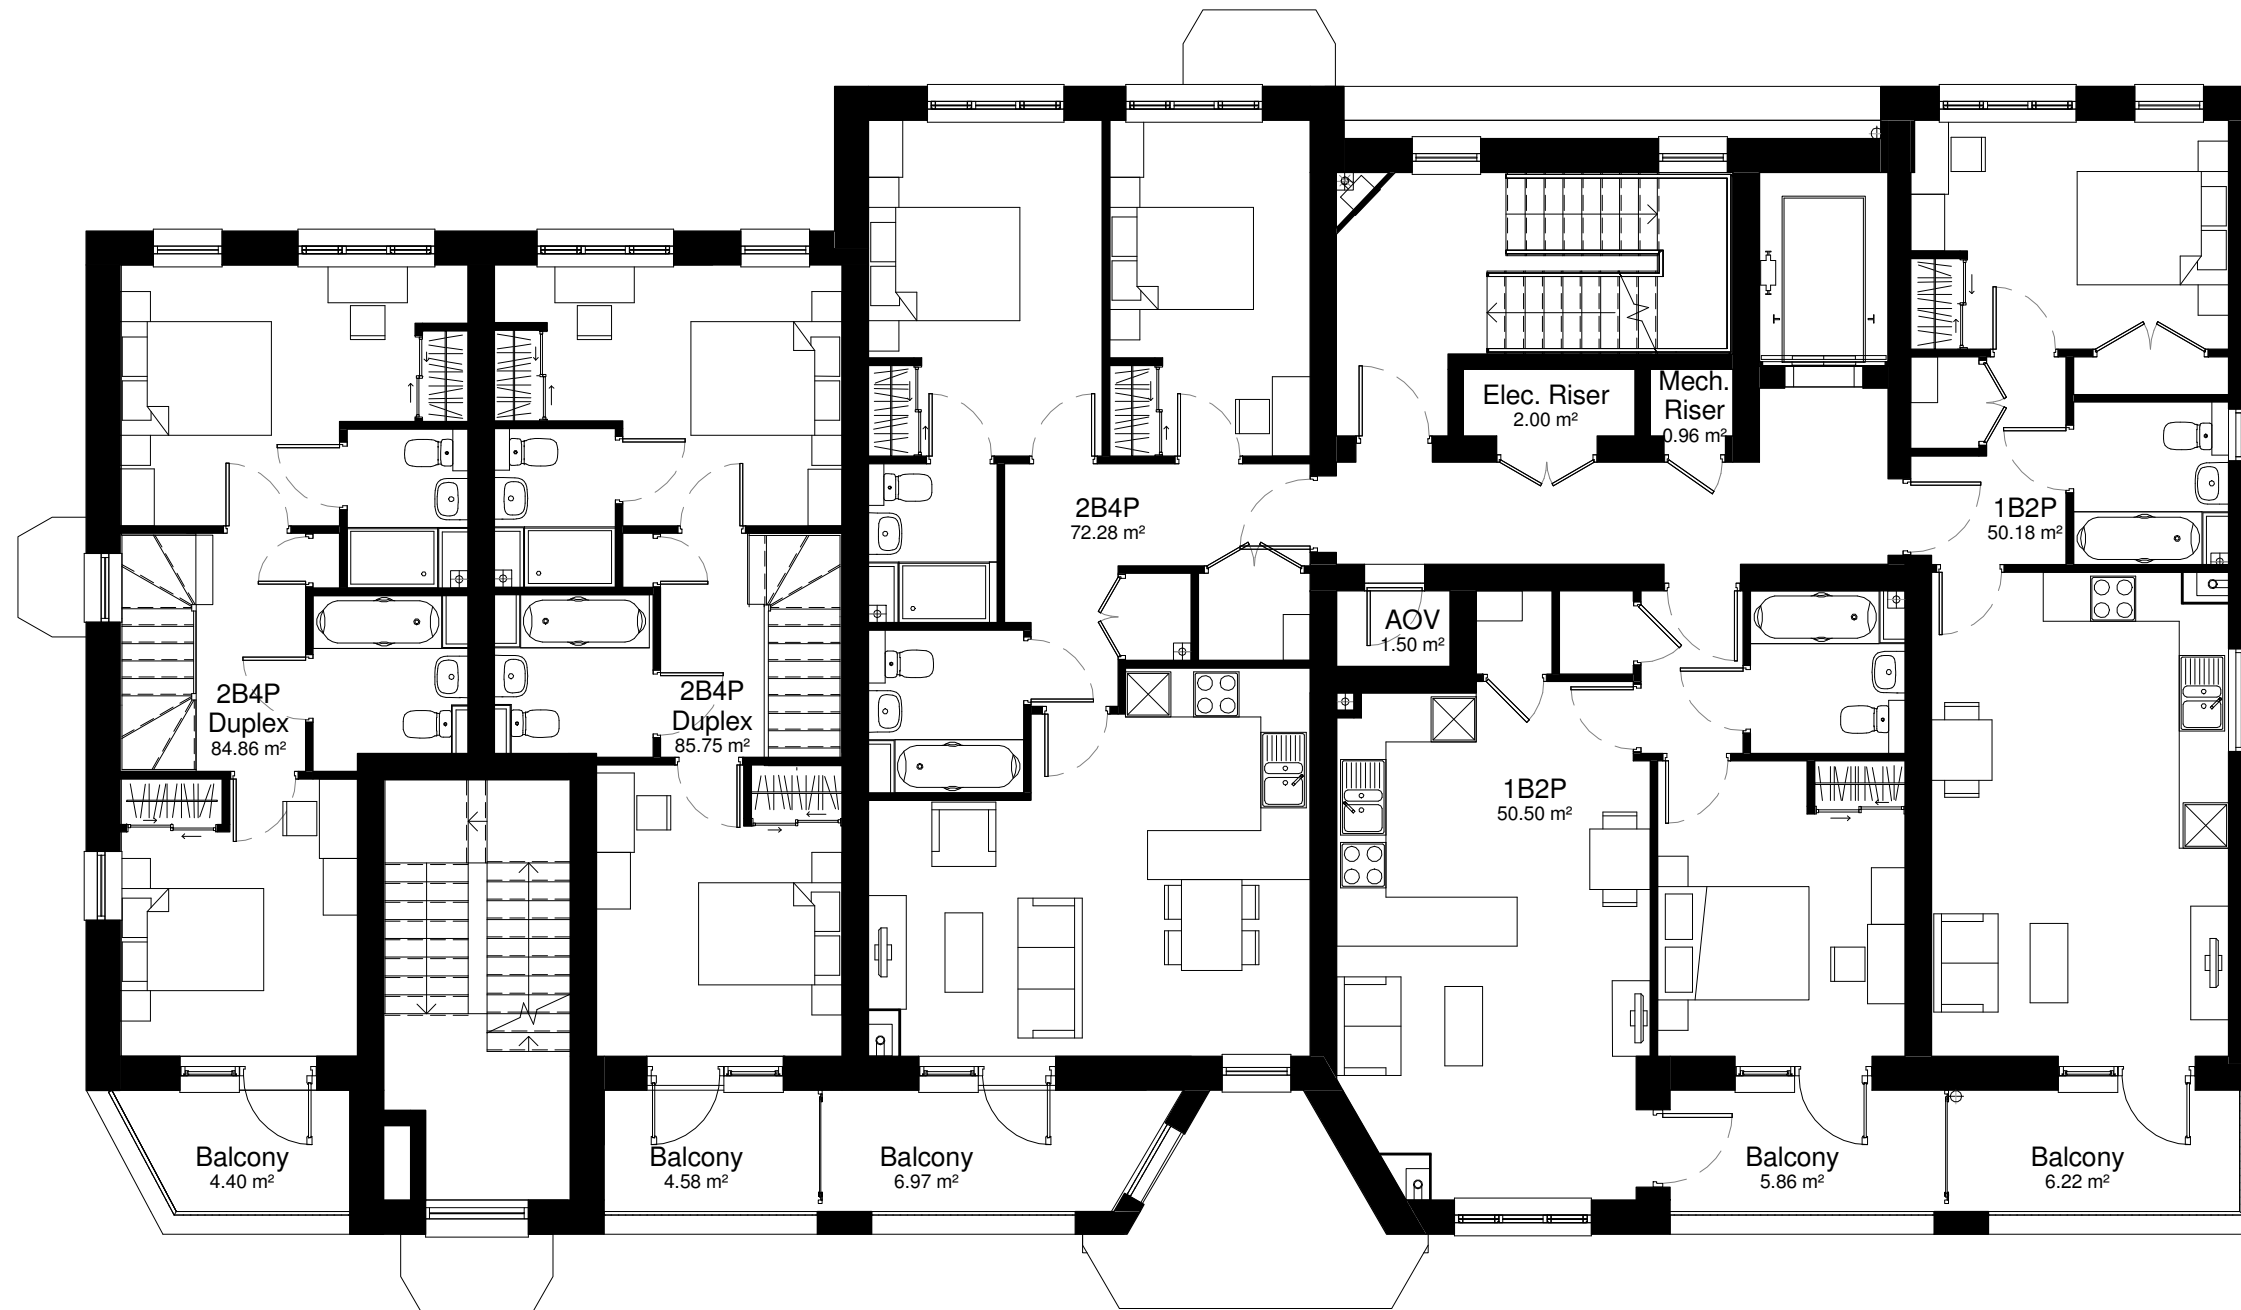

Key Plan (NTS)

Notes

- See landscape information for biodiverse roof layout and information.
- See site plan for PV layout.

Notes:

Blank area for notes.

Revisions:

Rev	Date	Drwn	Chkd
P1	29/11/2018	WO	
P2	10/05/2019	DG	CD

PLANNING ISSUE

Date:	Oct 2018	Client:	Clarion Housing Group
Drawn:	JC	Project:	Richmond College
Check:	DG	Title:	Block 1 - First Floor Plan
Scale:	1 : 100 @A3	Dwgno:	18-103 D (B1) 101
		Revision:	P2

40 Norman Road,
Greenwich, London
SE10 9QX
t. 020 8293 5175
bptw.co.uk