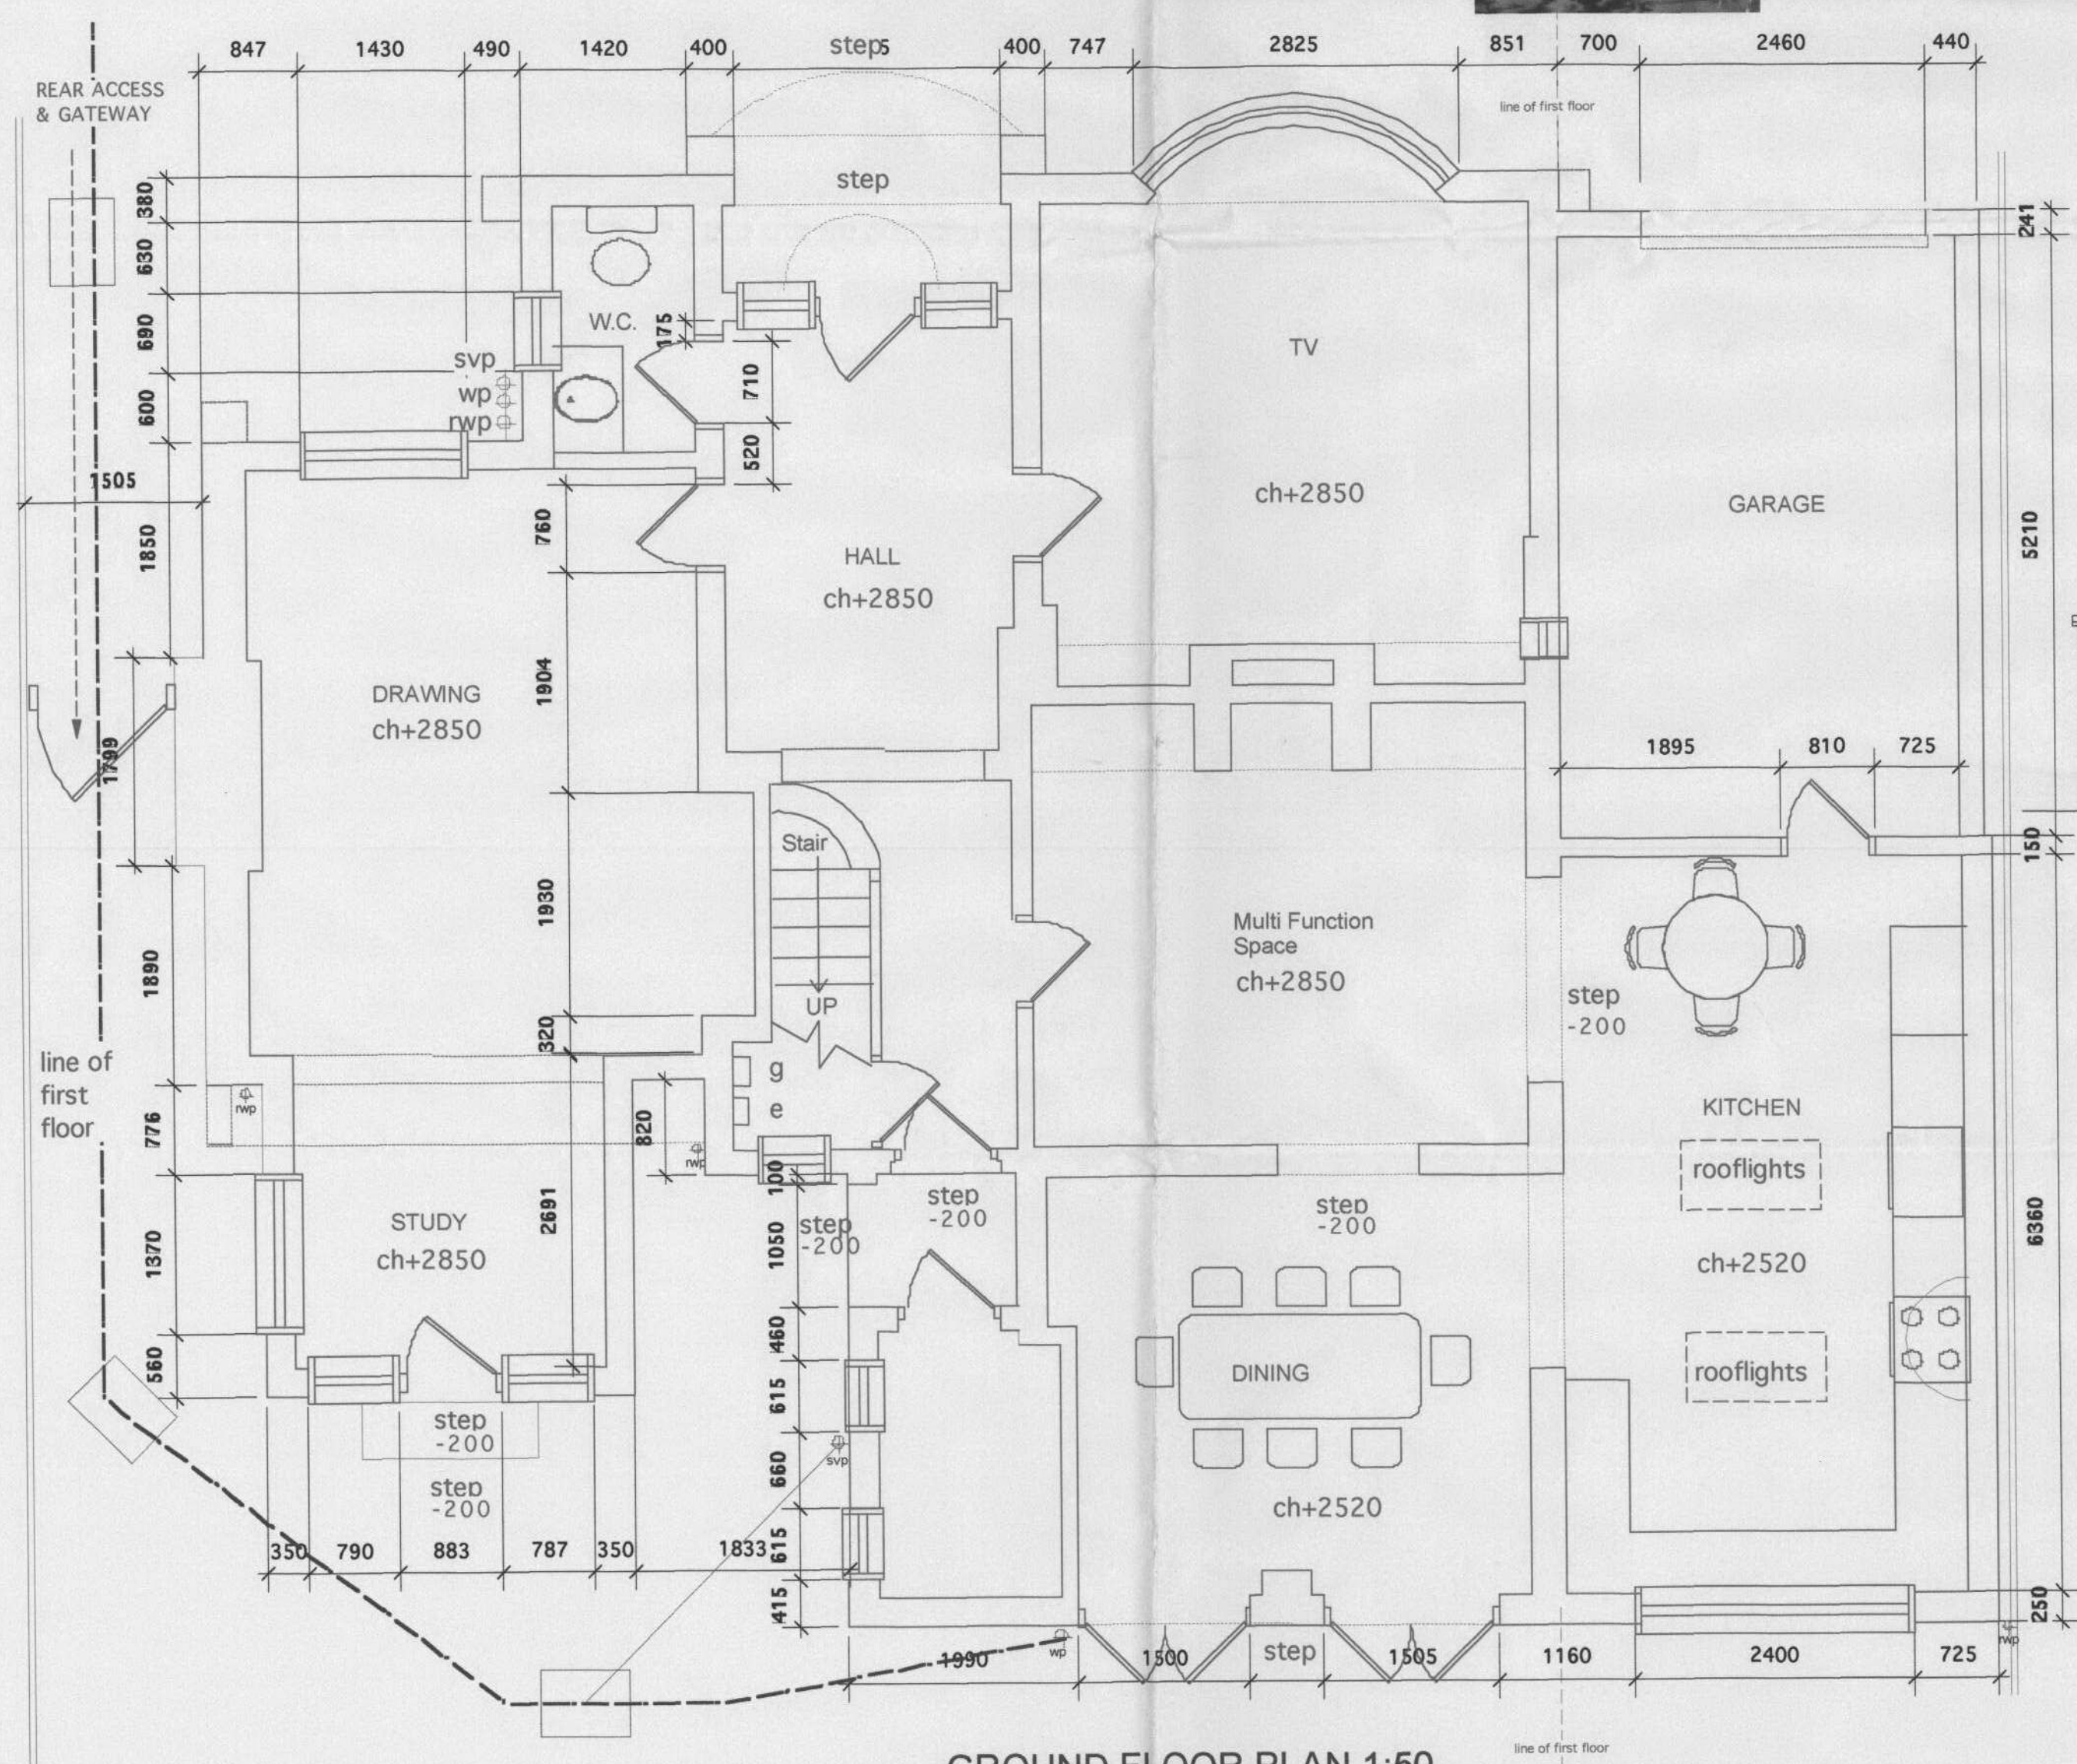

LEFT SIDE ELEVATION 1:100

RIGHT SIDE ELEVATION 1:100

GROUND FLOOR PLAN 1:50

FRONT ELEVATION 1:100

REAR ELEVATION 1:100

Revisions:

Client:
The Davey-Mackay Family

Title:
Measurement Survey
86 Wendsleydale Road
Hampton
Middlesex TW2 2LX
Home Tel 020 8979 4361