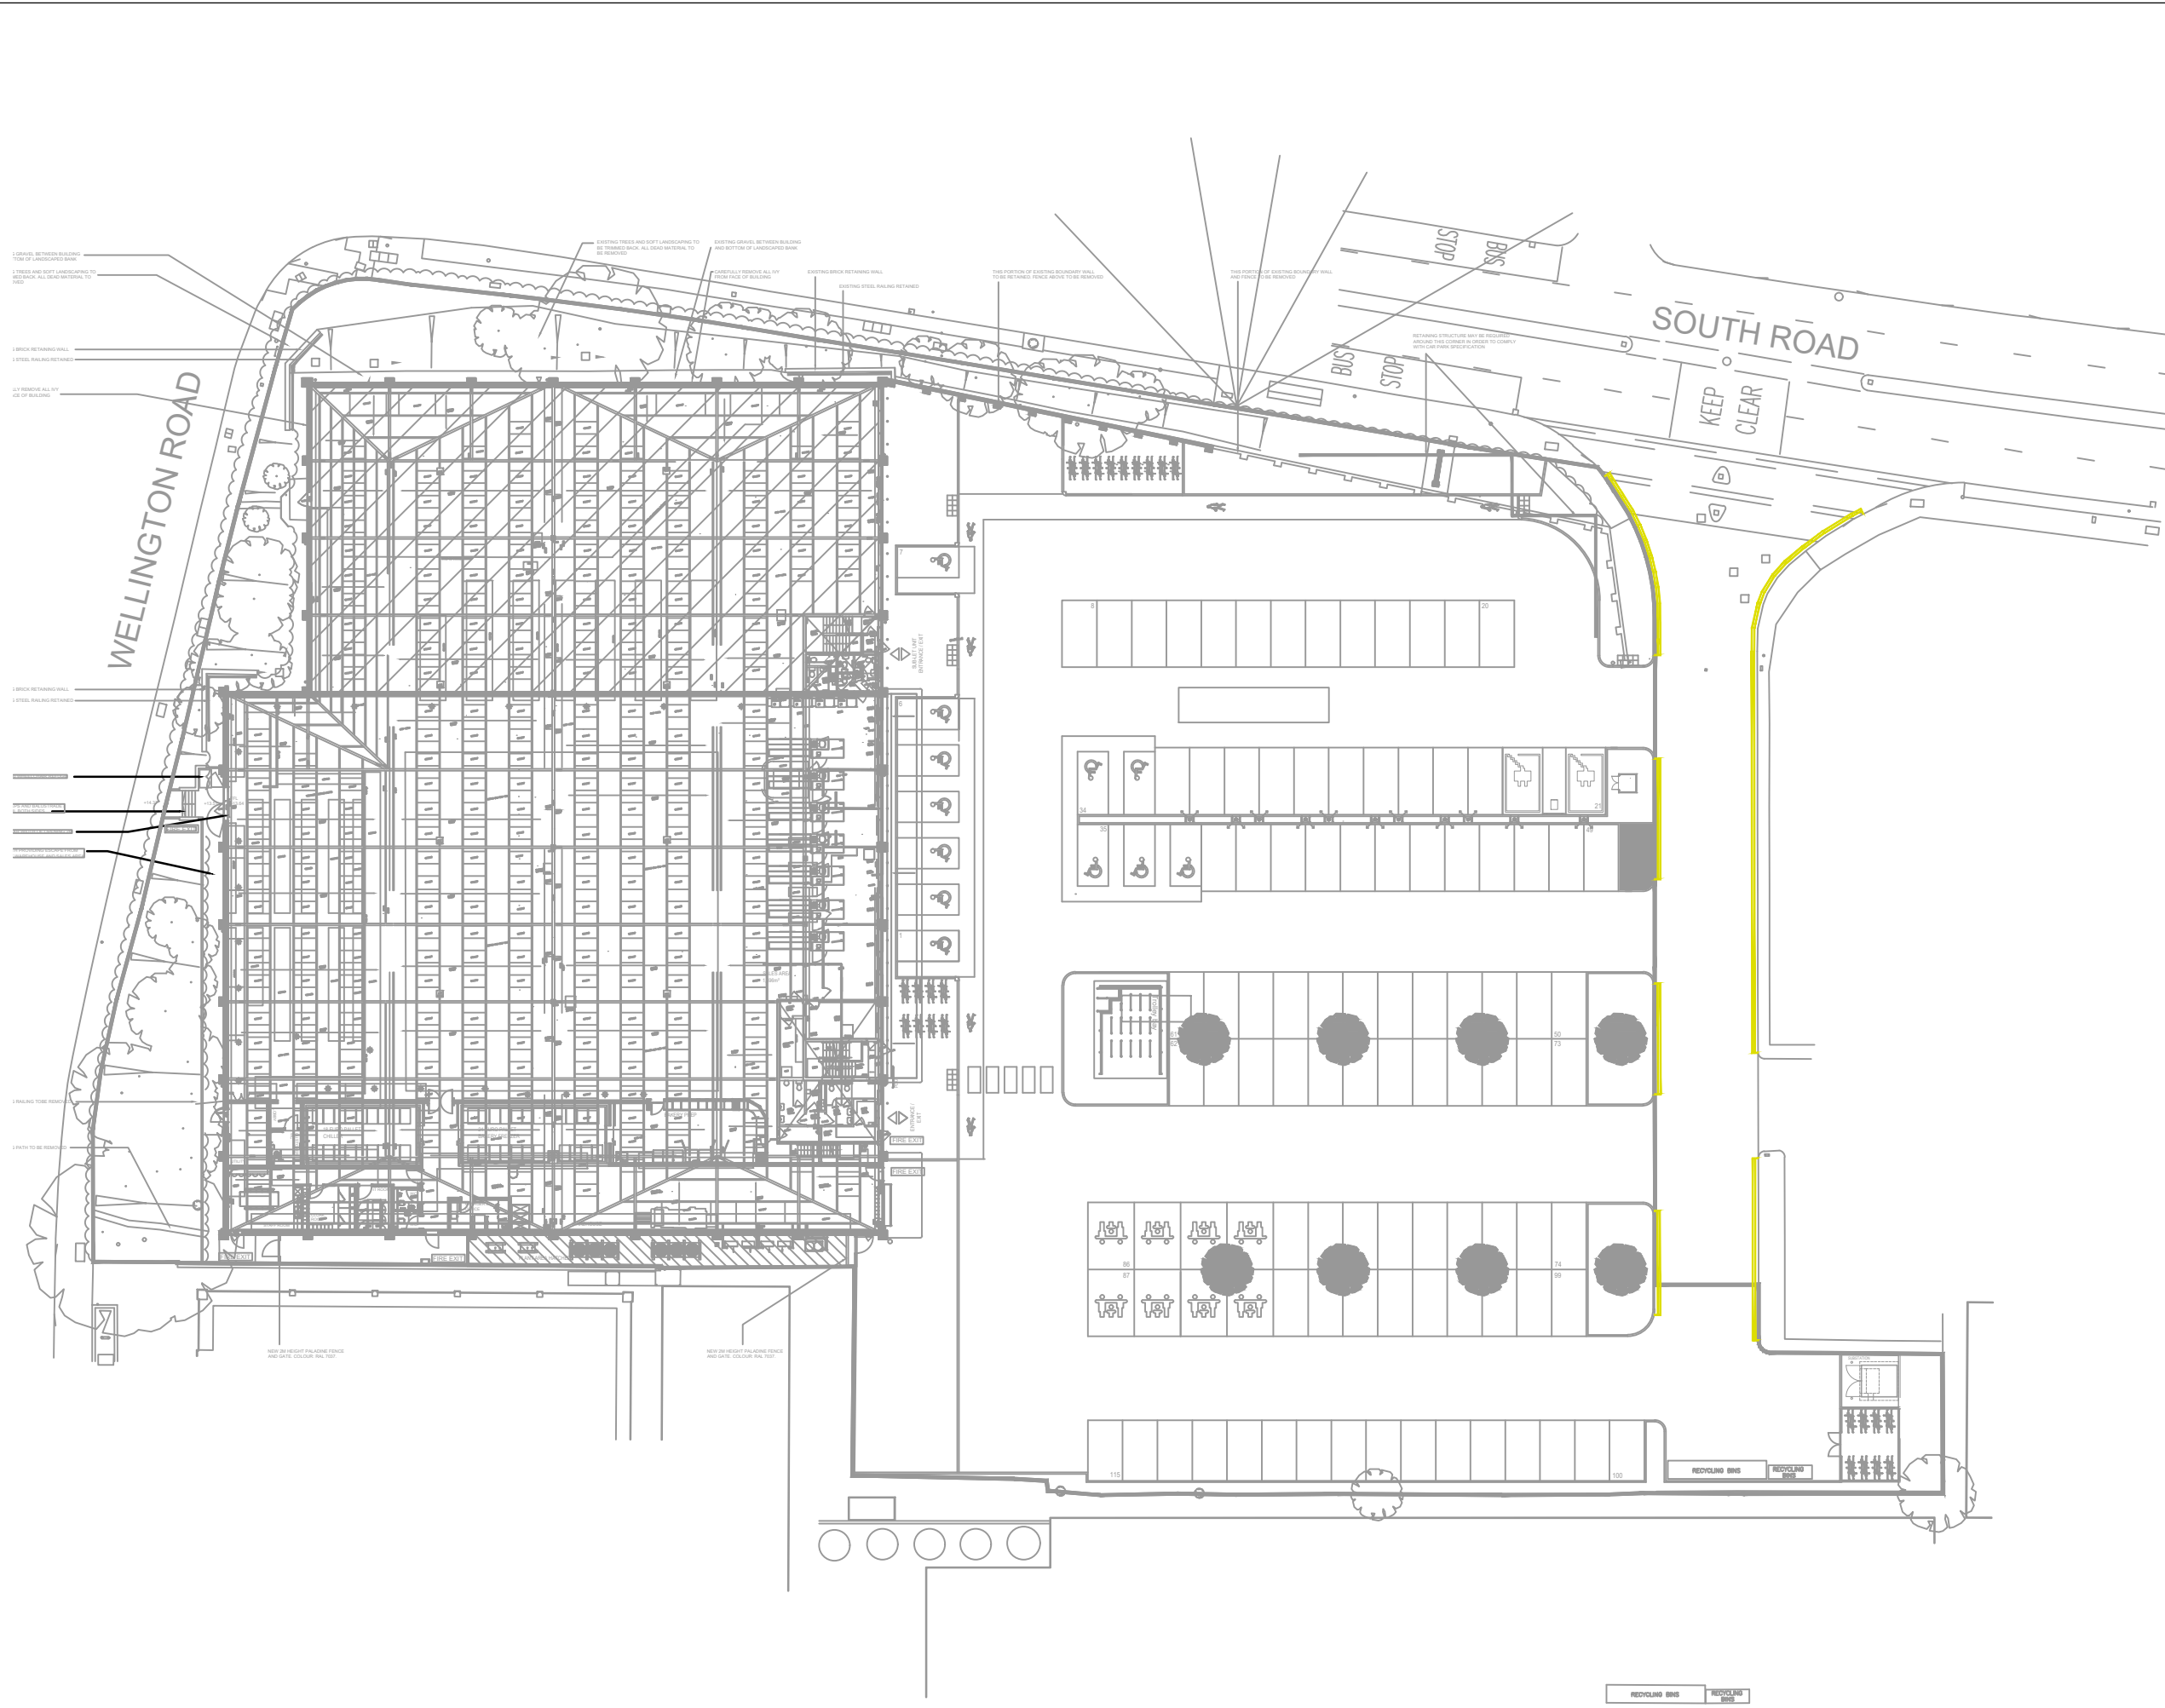

Double Yellow Lines

84 North Street
Guildford
Surrey
GU1 4AU

Cargo Works
1-2 Hatfields
London
SE1 9PG

T: 01483 531 300

T: 020 8065 5208

www.motion.co.uk

Project:
50 South Road, Twickenham

Title:
Proposed Parking Restrictions

Scale: 1:500 (@ A3)

Drawing: 1807029-SK01
Revision: A

N:\Projects\lifulw 1807029\Drawings\1807029-SK01.dwg