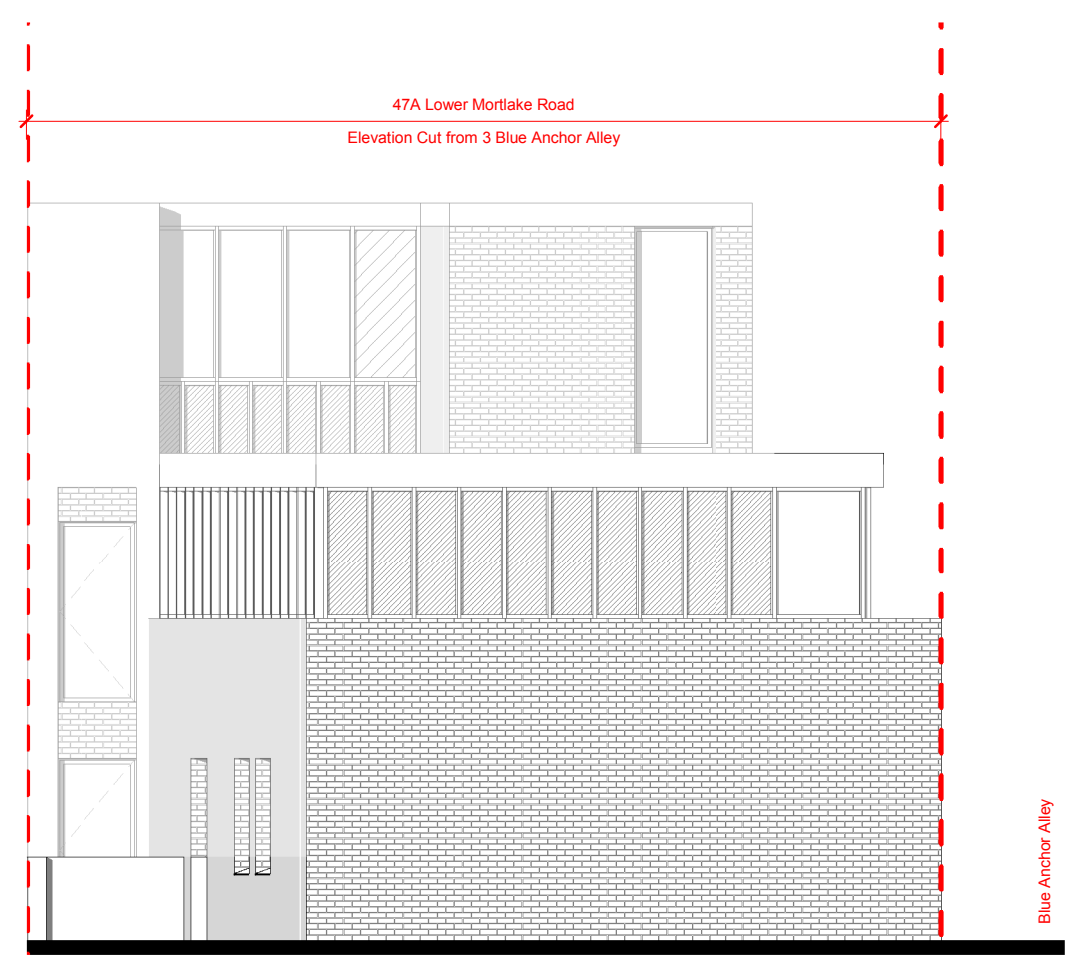

North Elevation

1 : 100

West Elevation

1 : 100

18/10/2019 16:49:57

Rev.	Description	Date	By
P1	Issued for Planning	22.10.19	CK

Status: Planning
 Drawn: CK
 Checked: ML

Project No: 1904
 Last Issued: 22.10.19

©Lynas Smith 2019
 Original drawing is A3. Do not scale from this drawing.

47a Lower Mortlake Road

Elevations

1 : 100@A3

**LYNAS
SMITH**

1904- LS-15-301_P1