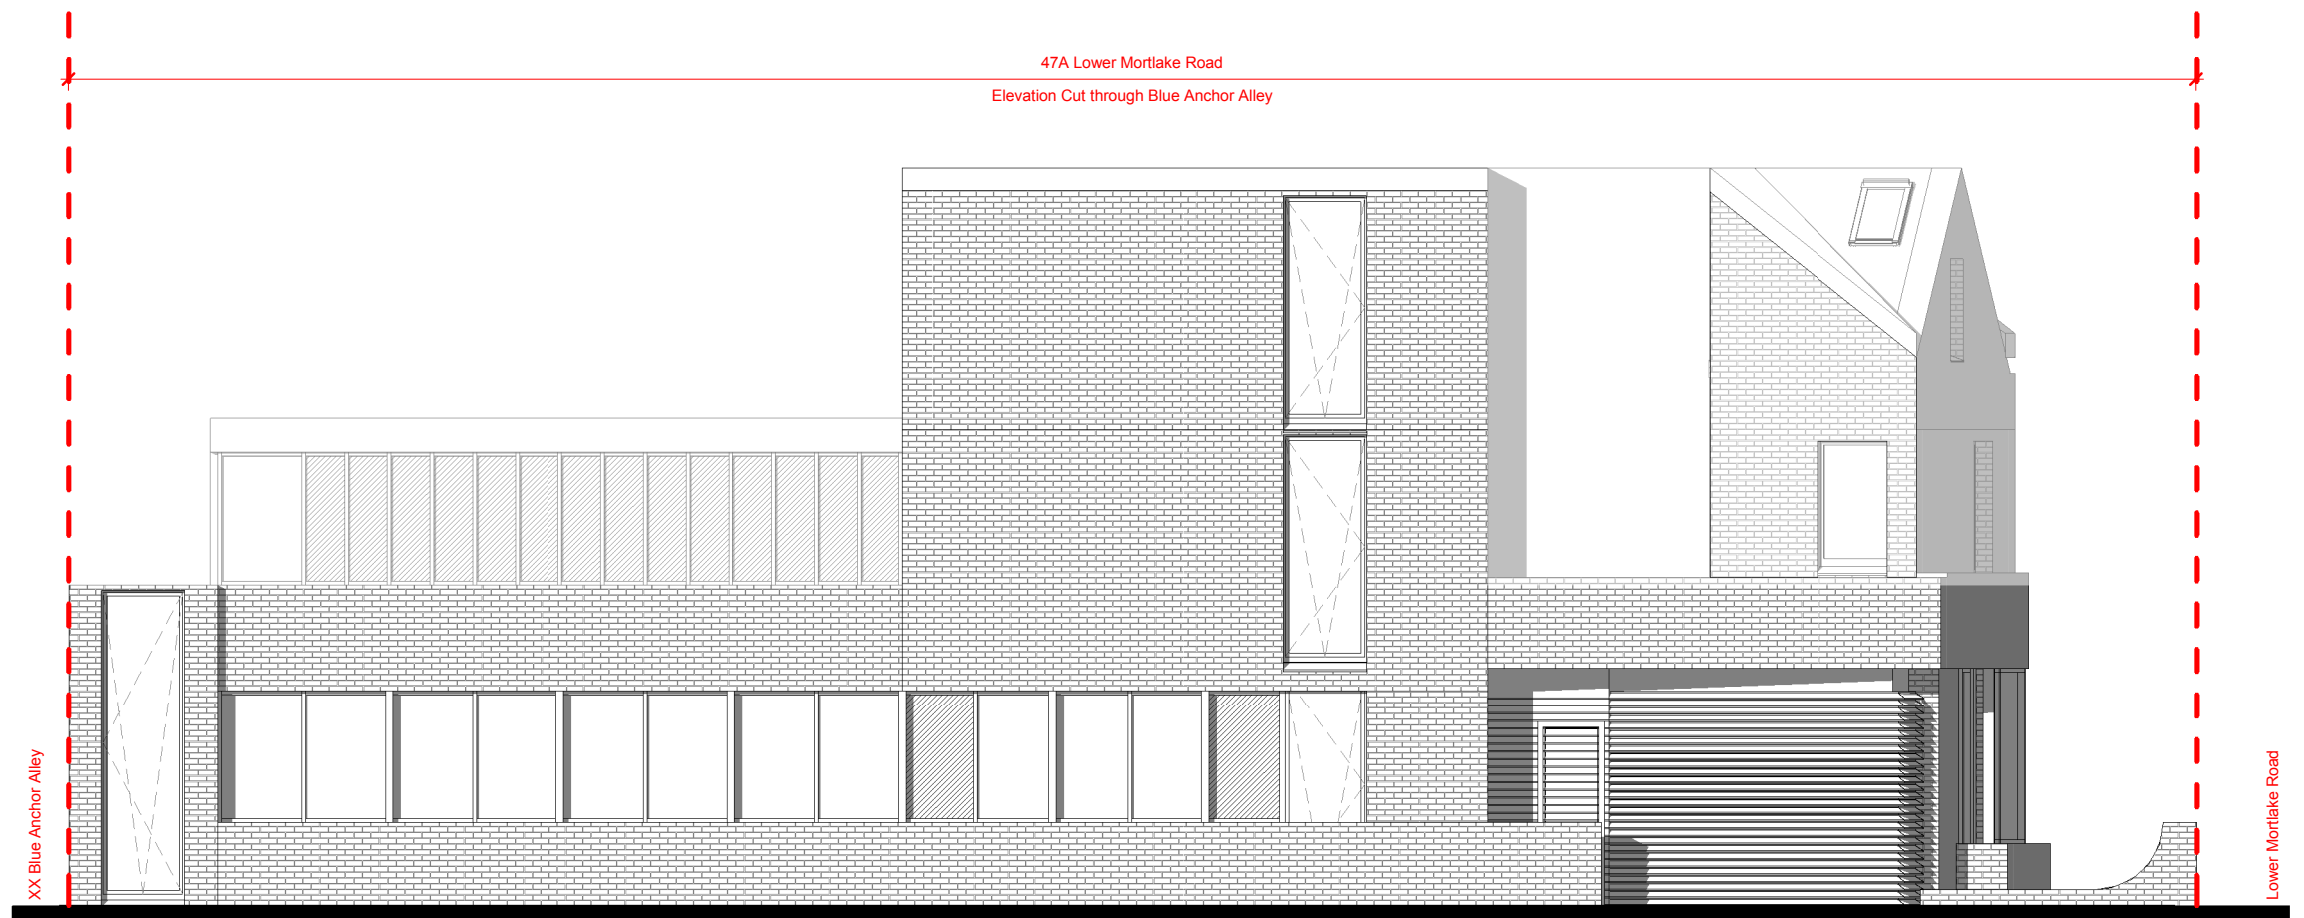

North Elevation

1 : 100

West Elevation

1 : 100

18/10/2019 16:49:57

Rev.	Description	Date	By
P1	Issued for Planning	22.10.19	CK

Status: Planning
 Drawn: CK
 Checked: ML

Project No: 1904
 Last Issued: 22.10.19

©Lynas Smith 2019
 Original drawing is A3. Do not scale from this drawing.

47a Lower Mortlake Road

Elevations

1 : 100@A3

**LYNAS
SMITH**

1904- LS-15-301_P1