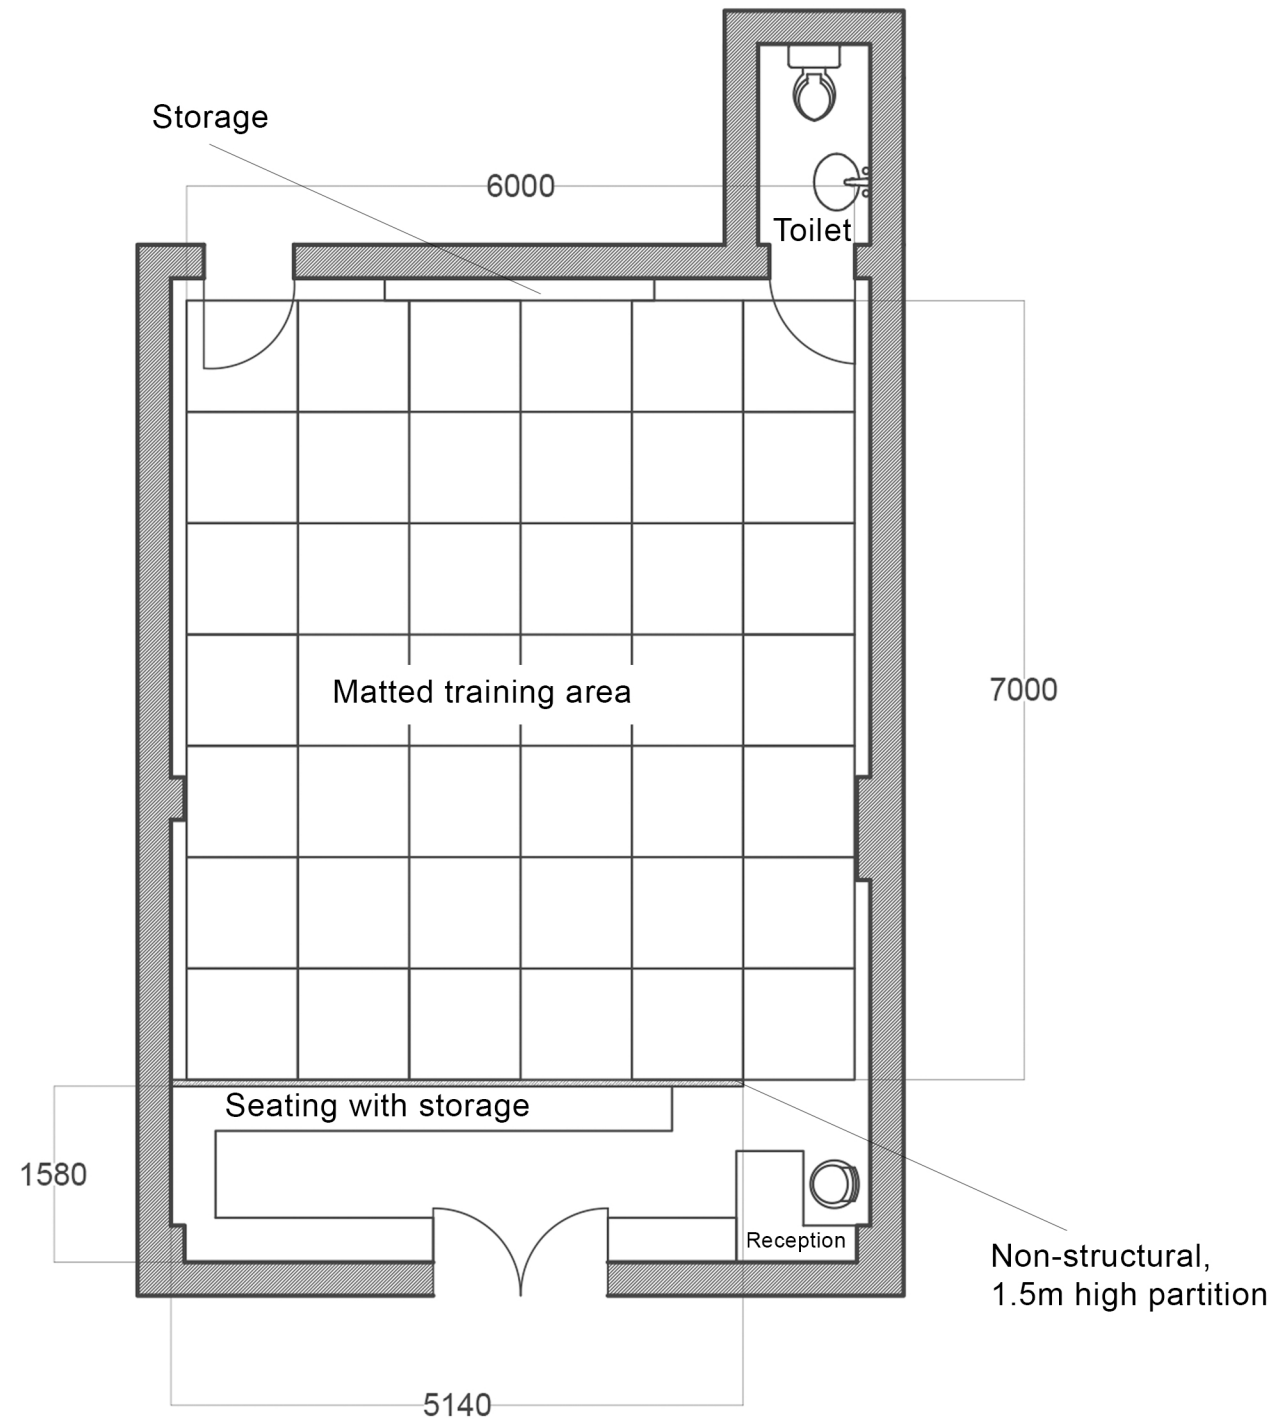

Existing Floor Plan

Proposed Floor Plan

Key Plan:

Prepared for:
Total Power Team Limited

Prepared by:
R P-Y
Decorae

Project Title:
Total Power Team
87 High Street, Whitton
Change of Use A1 to D2

Drawing Title:
TPT 87 High Street Floor plan

Site address:
87 High Street, Whitton, TW2 7LD

Date: 17-11-2019

Scale: 1:50 @A3

All dimensions in millimetres