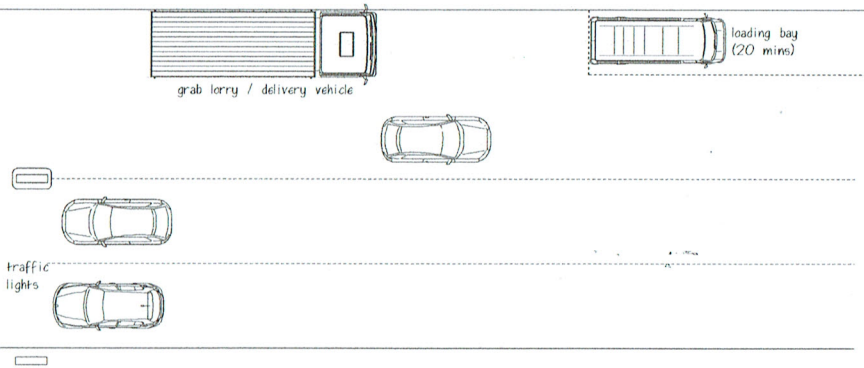

61

Clifford Avenue

Traffic lights

Upper Richmond Road West

Date	Revisions
© Copyright	
TERENCE M. G. KEARNEY ARCHITECTS 100 WESTFIELD ROAD, WESTFIELD, DUBLIN 18 TEL: 01 856 1234 FAX: 01 856 1234 E-MAIL: info@terencekearney.com	
Client	
SHEEN PROPERTY HOLDINGS LTD	
Job Title	
422 UPPER RICHMOND ROAD WEST PROPOSED CONVERSION TO FLATS	
Drawing Title	
CONSTRUCTION SITE LAYOUT	
Scale	Sheet
1:100	A2
Date	Drawn by
MAY 19	T.K.
Dwg No.	Rev
2016/04/TW1	-