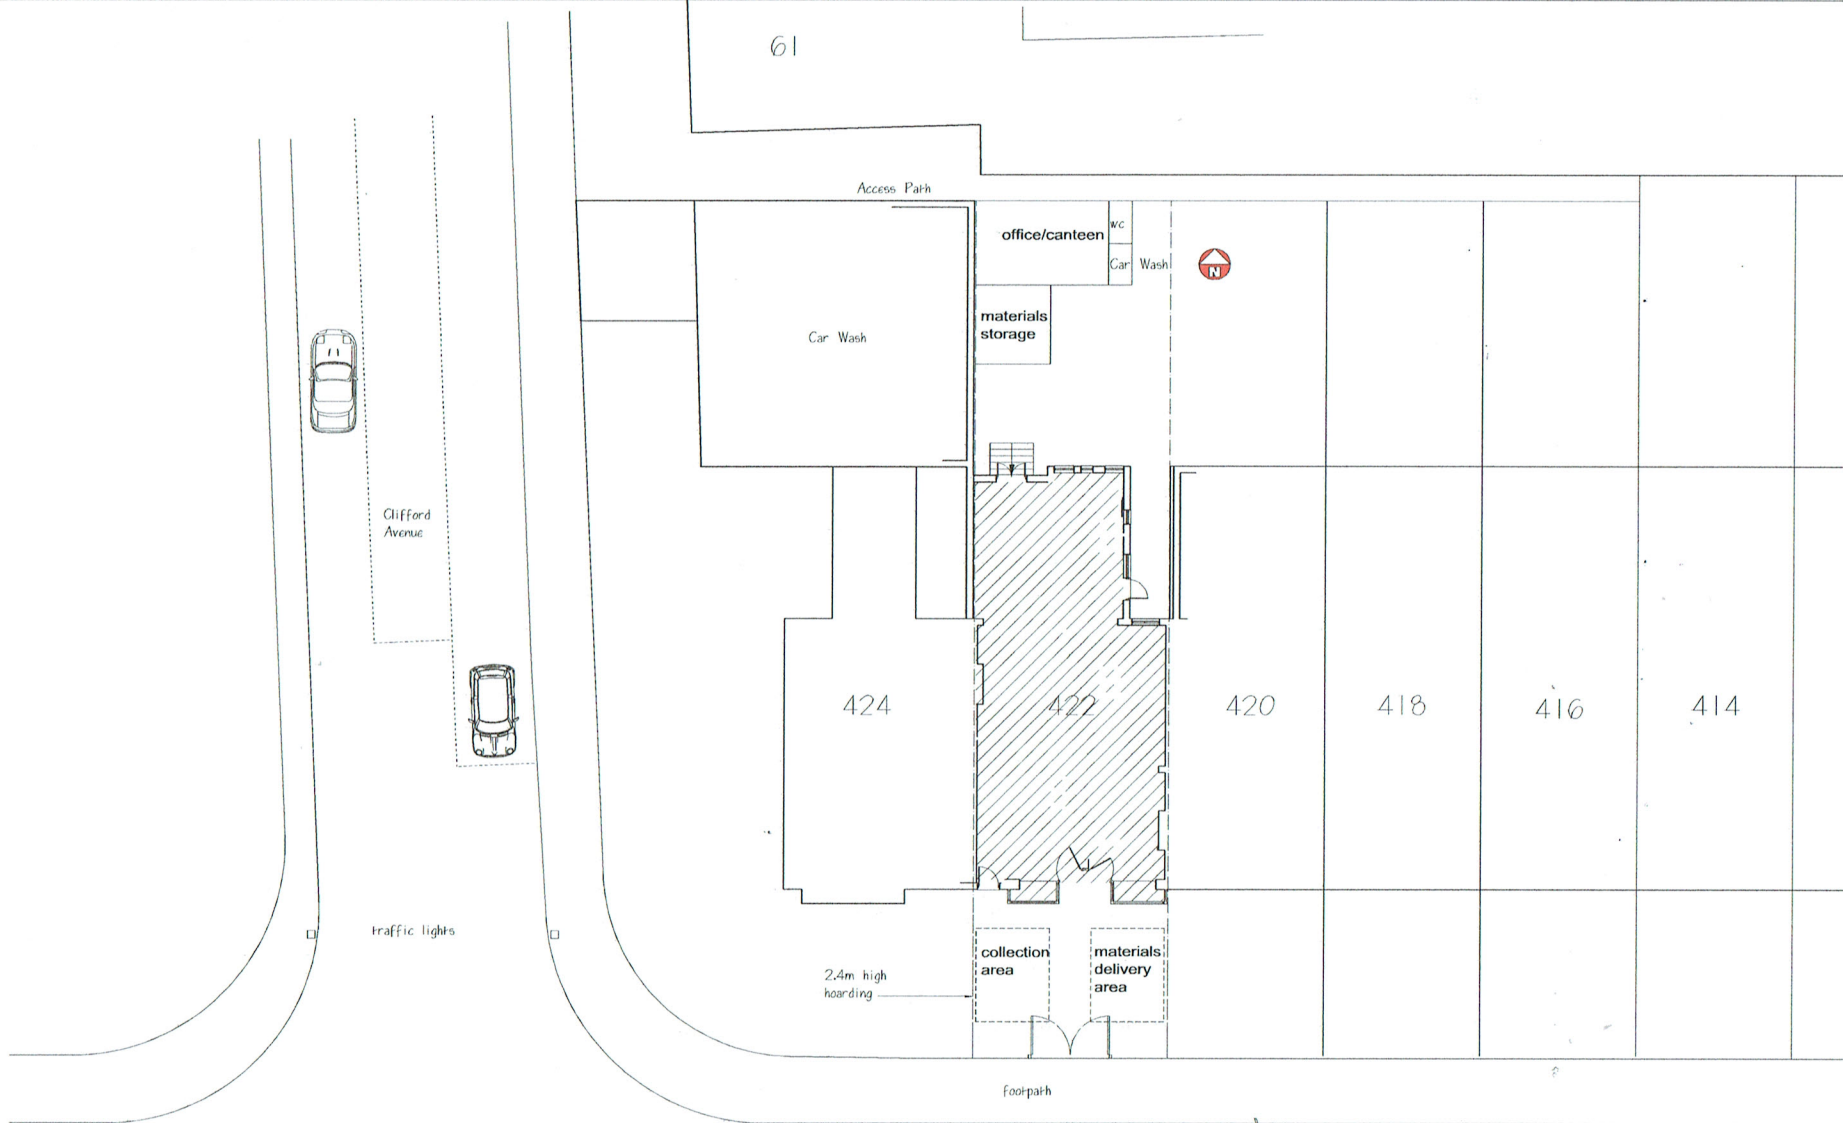

61

Clifford Avenue

Traffic lights

Upper Richmond Road West

Date	Revisions
© Copyright	
TERENCE M. G. KEARNEY ARCHITECTS 100 WESTFIELD ROAD, WESTFIELD, DUBLIN 18 TEL: 01 856 1234 FAX: 01 856 1234 E-MAIL: info@terencekearney.com	
Client	
SHEEN PROPERTY HOLDINGS LTD	
Job Title	
422 UPPER RICHMOND ROAD WEST PROPOSED CONVERSION TO FLATS	
Drawing Title	
CONSTRUCTION SITE LAYOUT	
Scale	Sheet
1:100	A2
Date	Drawn by
MAY 19	T.K.
Dwg No.	Rev
2016/04/TW1	-