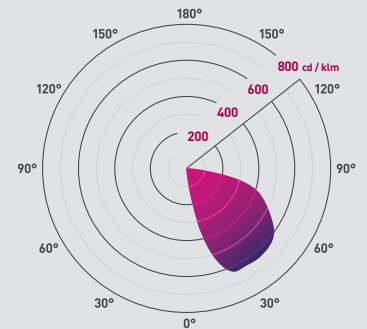

ACCESSORIES

Product Code	Description	
BOL LED BRACKET	Stainless steel bracket for BOL LED range	288
JB5	Gel filled junction box	375

Beam angle: 110°
Additional diagrams available at collingwoodlighting.com