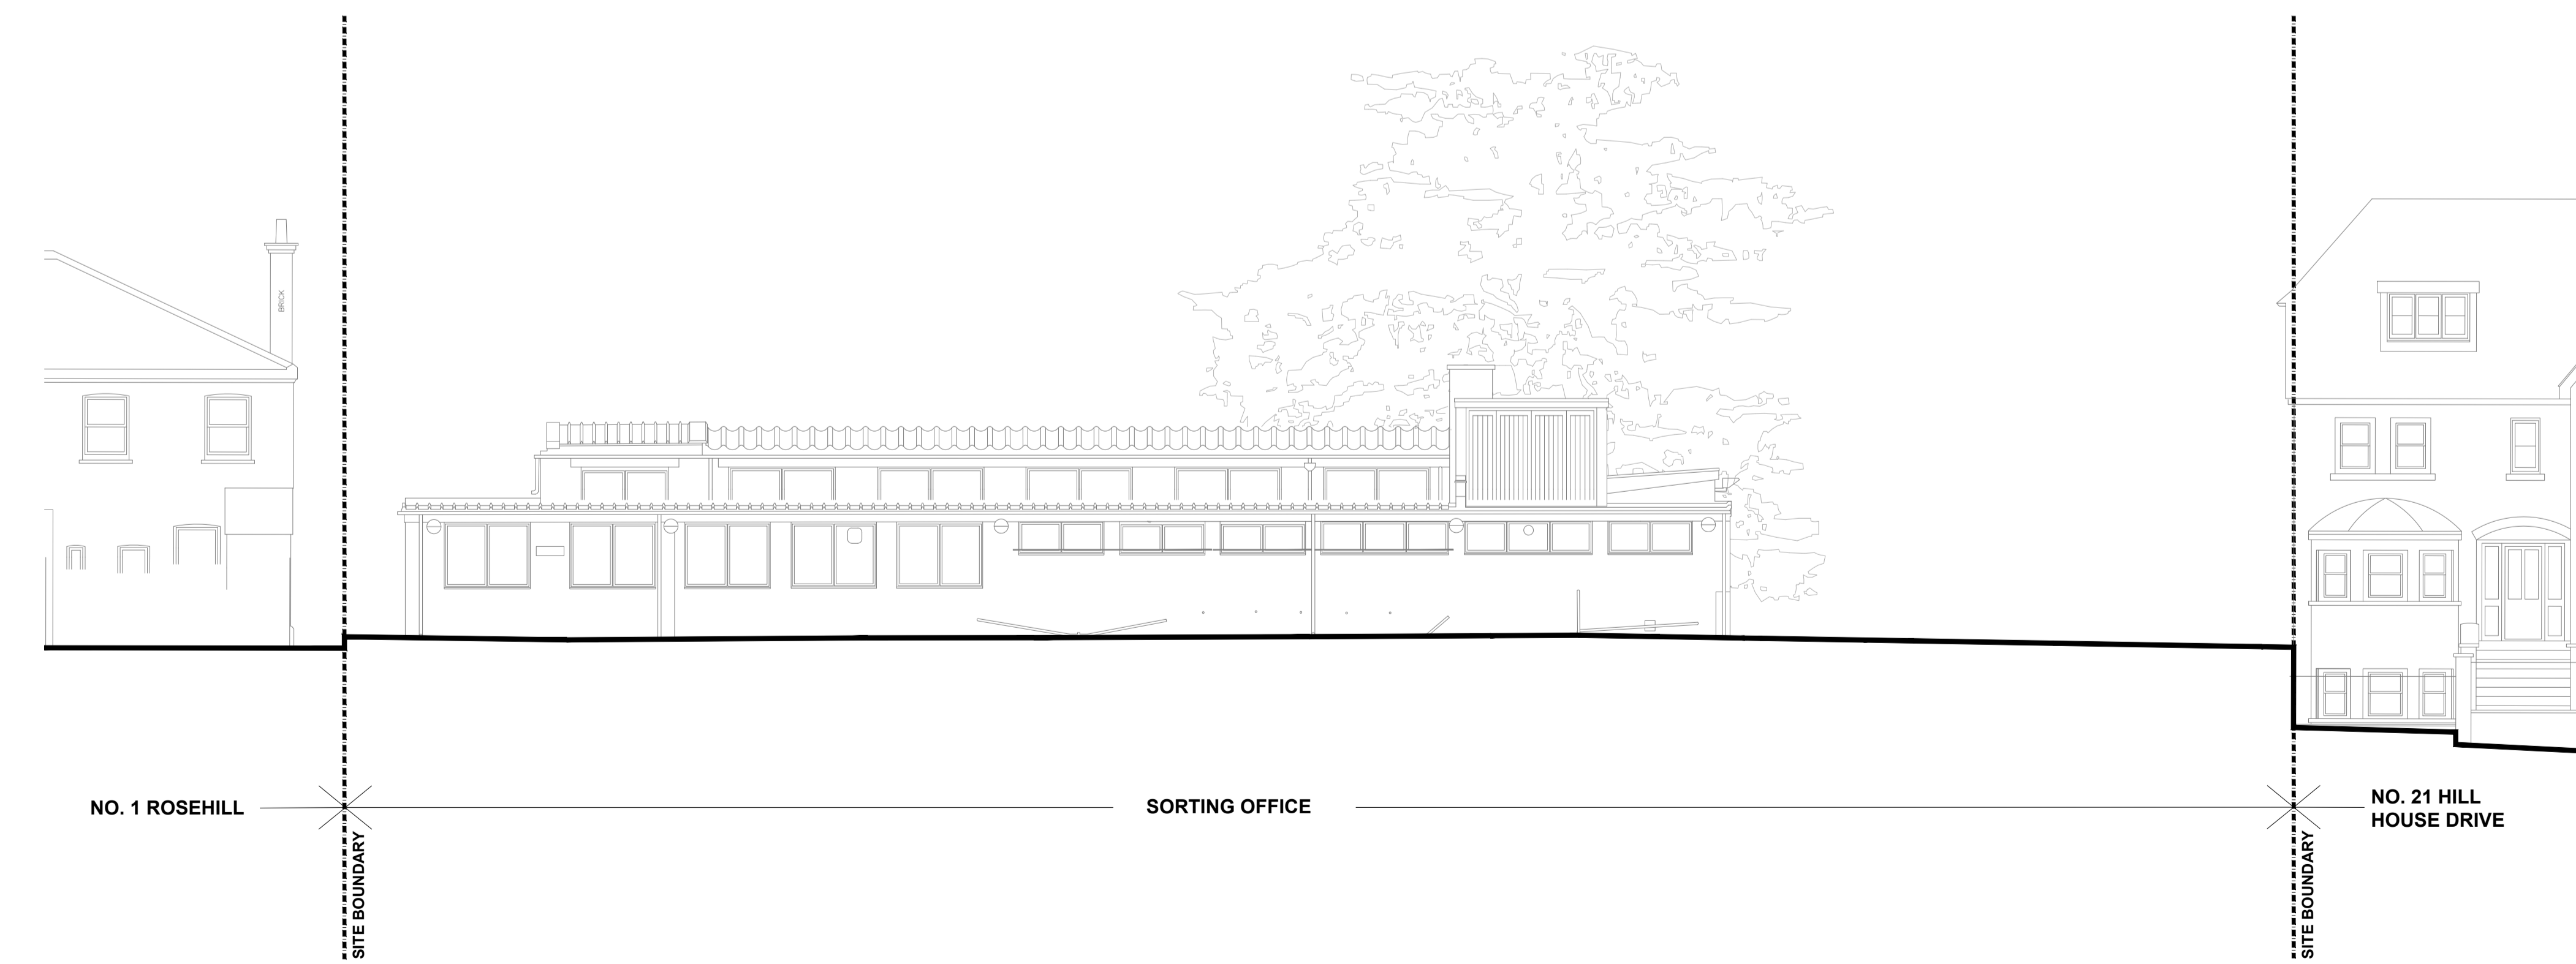

EAST ELEVATION