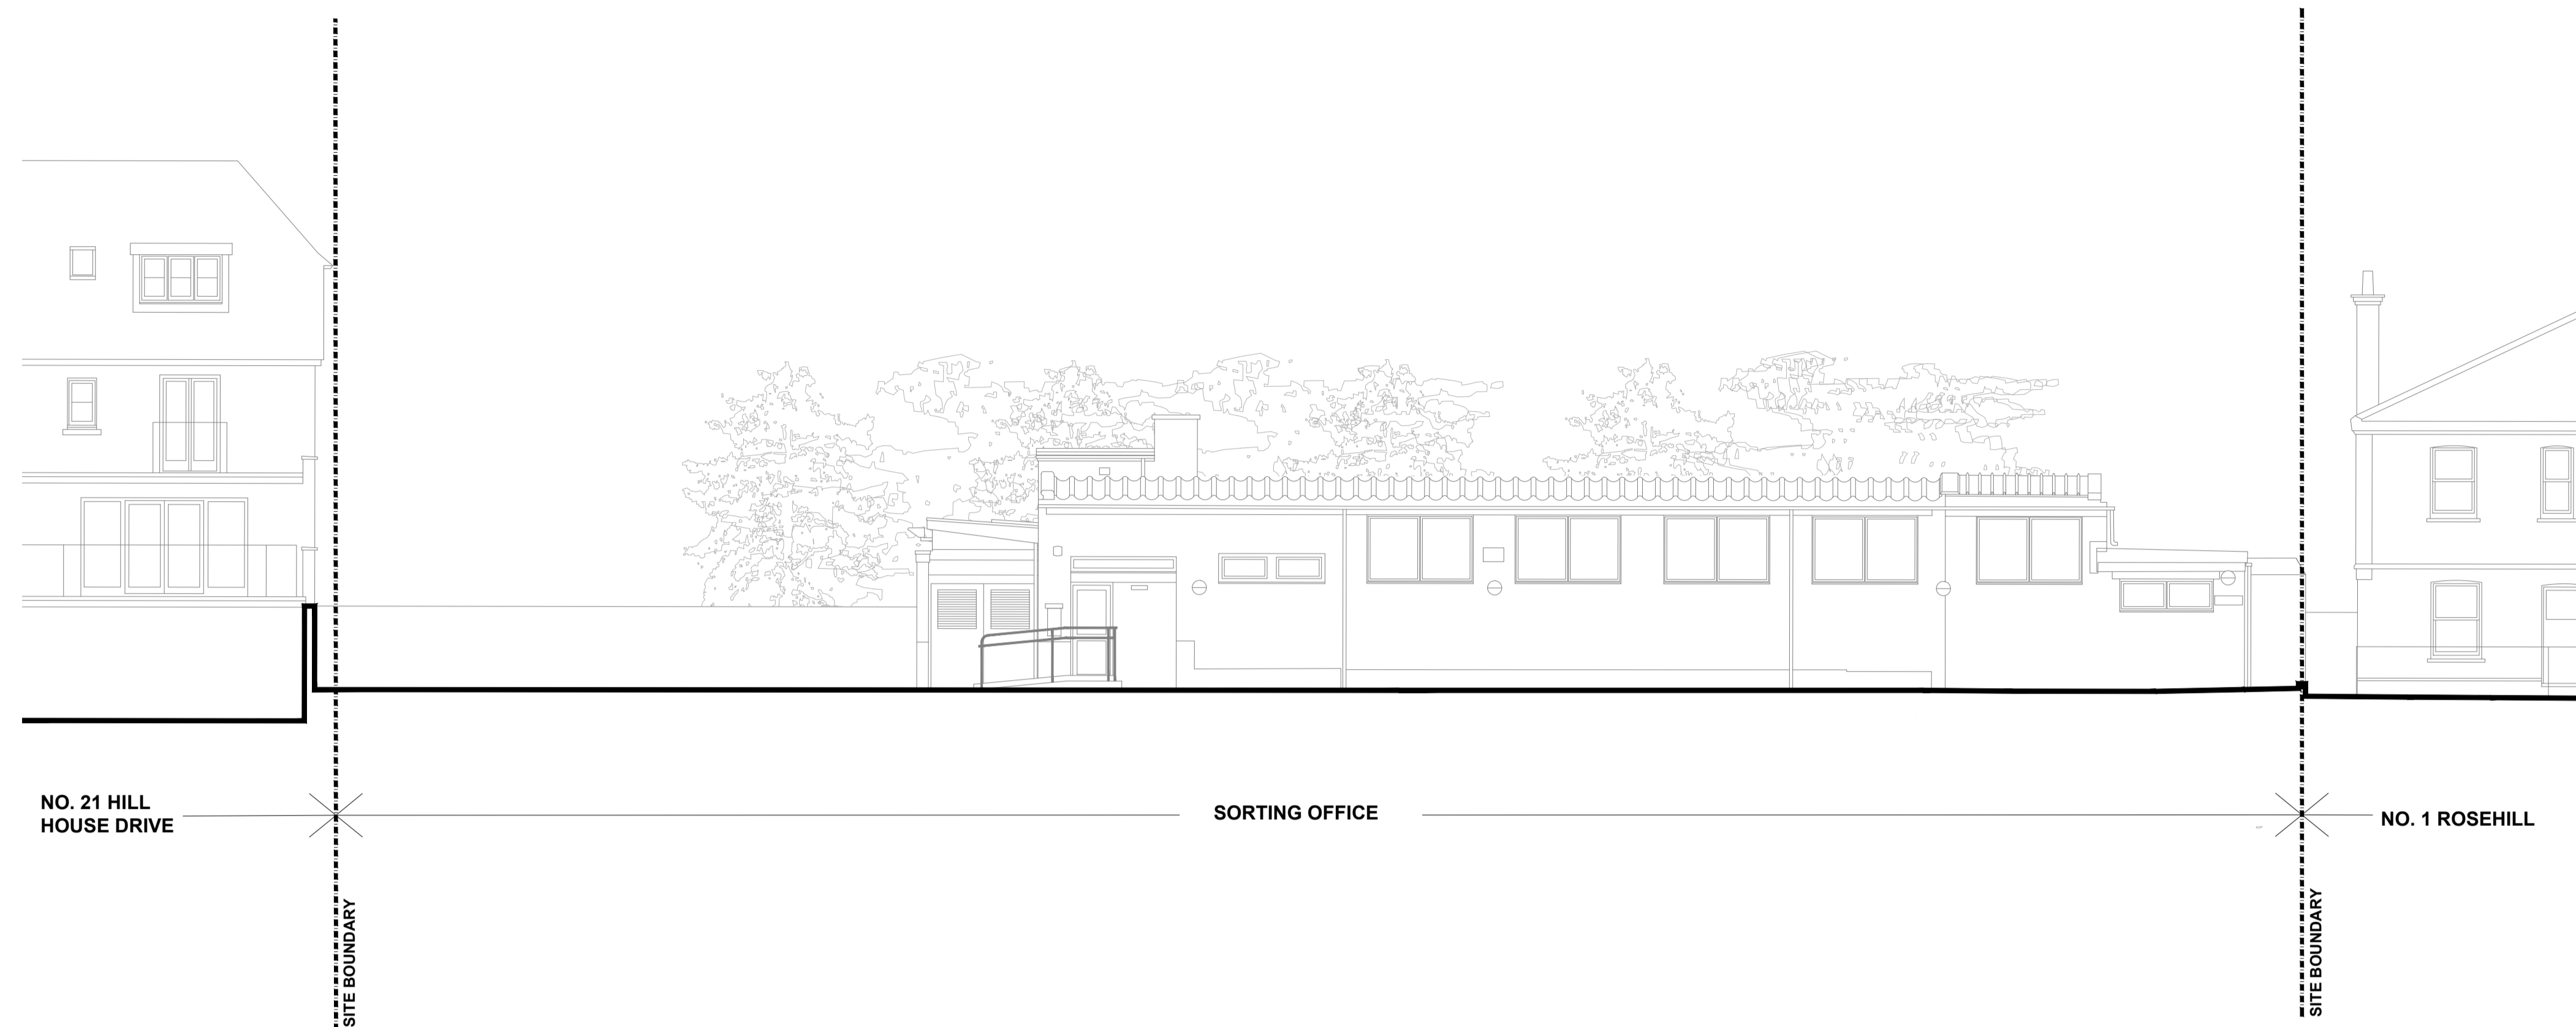

REFERENCE FILES
-
NOTES
-
LEGEND
-

WEST ELEVATION