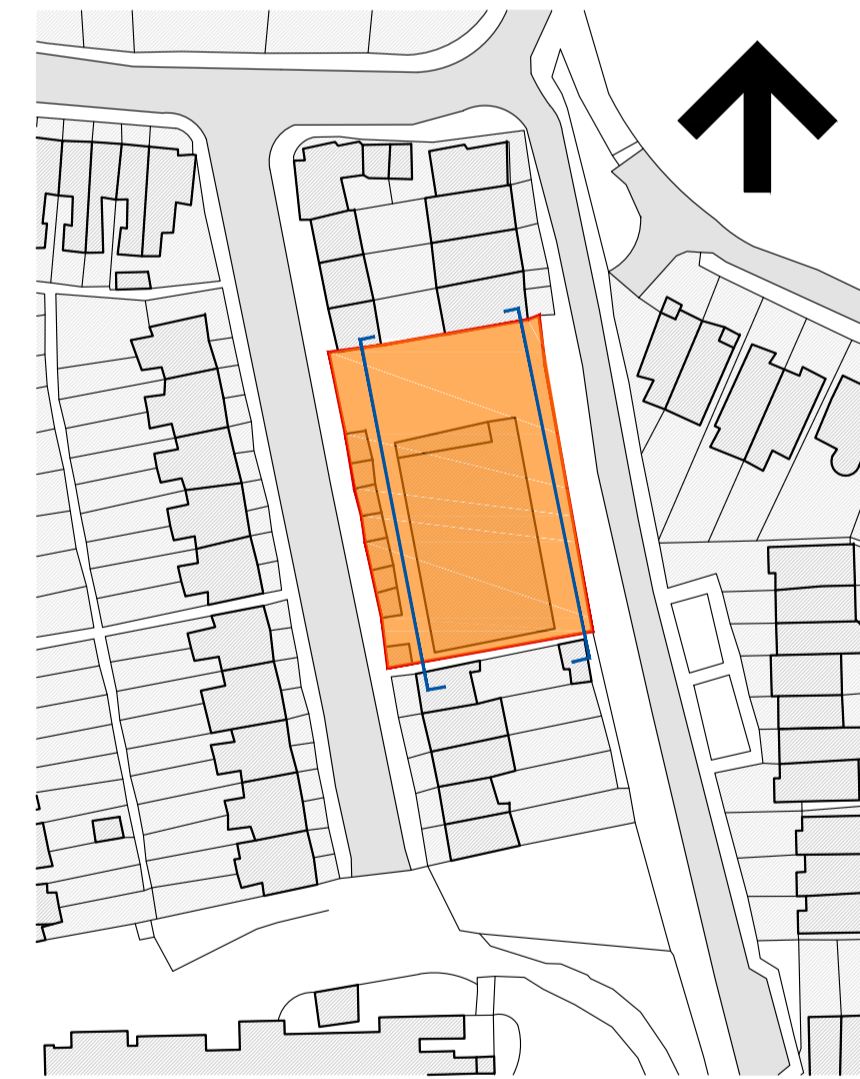

REFERENCE FILES
-
NOTES
-
LEGEND
-

WEST ELEVATION

EAST ELEVATION

dga architects David Gallagher Associates LLP Telephone 0207 834 9474
 Studio: 3.07, Food Exchange info@dga-architects.co.uk
 New Covent Garden Market www.dga-architects.co.uk
 London SW8 5EL

CLIENT: **sndevelopments** SN DEVELOPMENTS
 15.01 Barley Mow Centre, 10 Barley Mow Passage LONDON W4 4PH

PROJECT: **FORMER POST OFFICE SITE HAMPTON, TW12 1HZ**

DRAWING TITLE: **EXISTING ELEVATIONS EASR AND WEST**

JOB NO:	STATUS:	SHEET SIZE:
1836	PLANNING	A1
DRAWN BY:	FIRST DRAWN:	DRAWING SCALE:
AS	14.01.2019	1:100

DRAWING NUMBER: **1836-020** REVISION: **PL01**