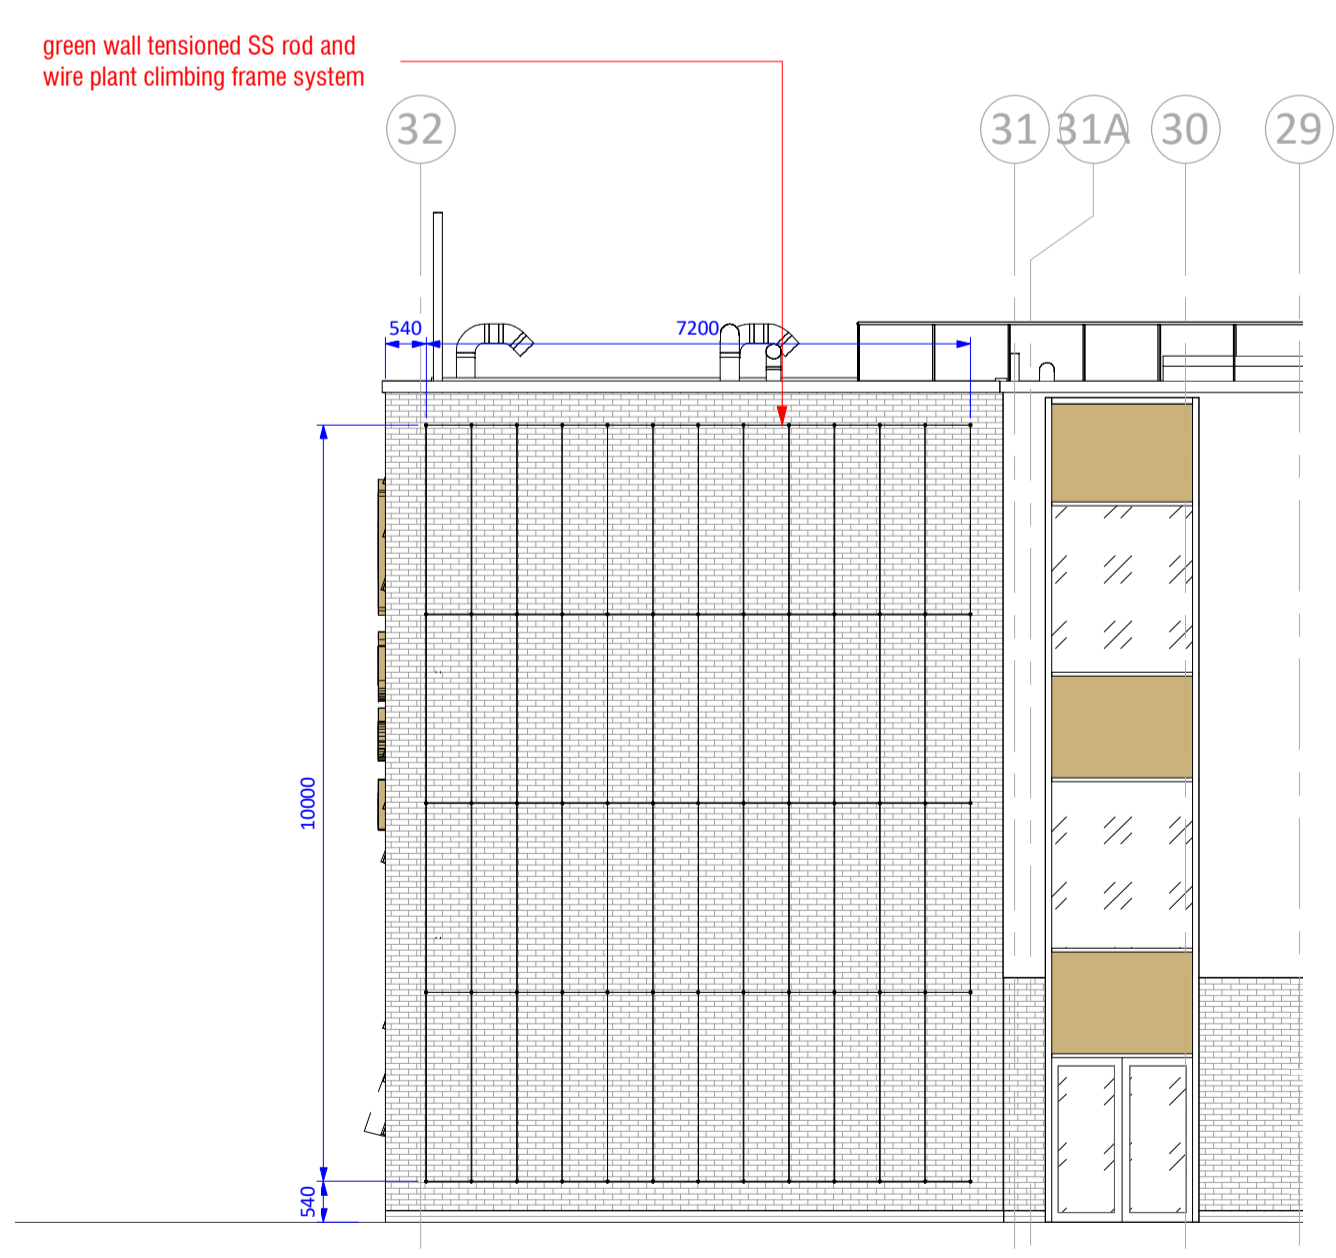

Key Plan - Green Wall Locations
1:100

1 Green Wall 01 - Sports Block West Elevation
1:100

2 Green Wall 02 - Sports Block South Elevation
1:100

3 Green Wall 03 - Teaching Block NorthEast Elevation
1:100

4 Typical Green Wall Fixing Detail
1:5

CB	ND	18.10.19	External packages draft issue for comment
SH	CB	16.09.19	Green Roof and Wall Issue
AUTHOR	CHECK	DATE	DESCRIPTION
CLIENT			REVISED BY
			CB
			CHECKED BY
			ND
			ORIGINATOR NO
			151547