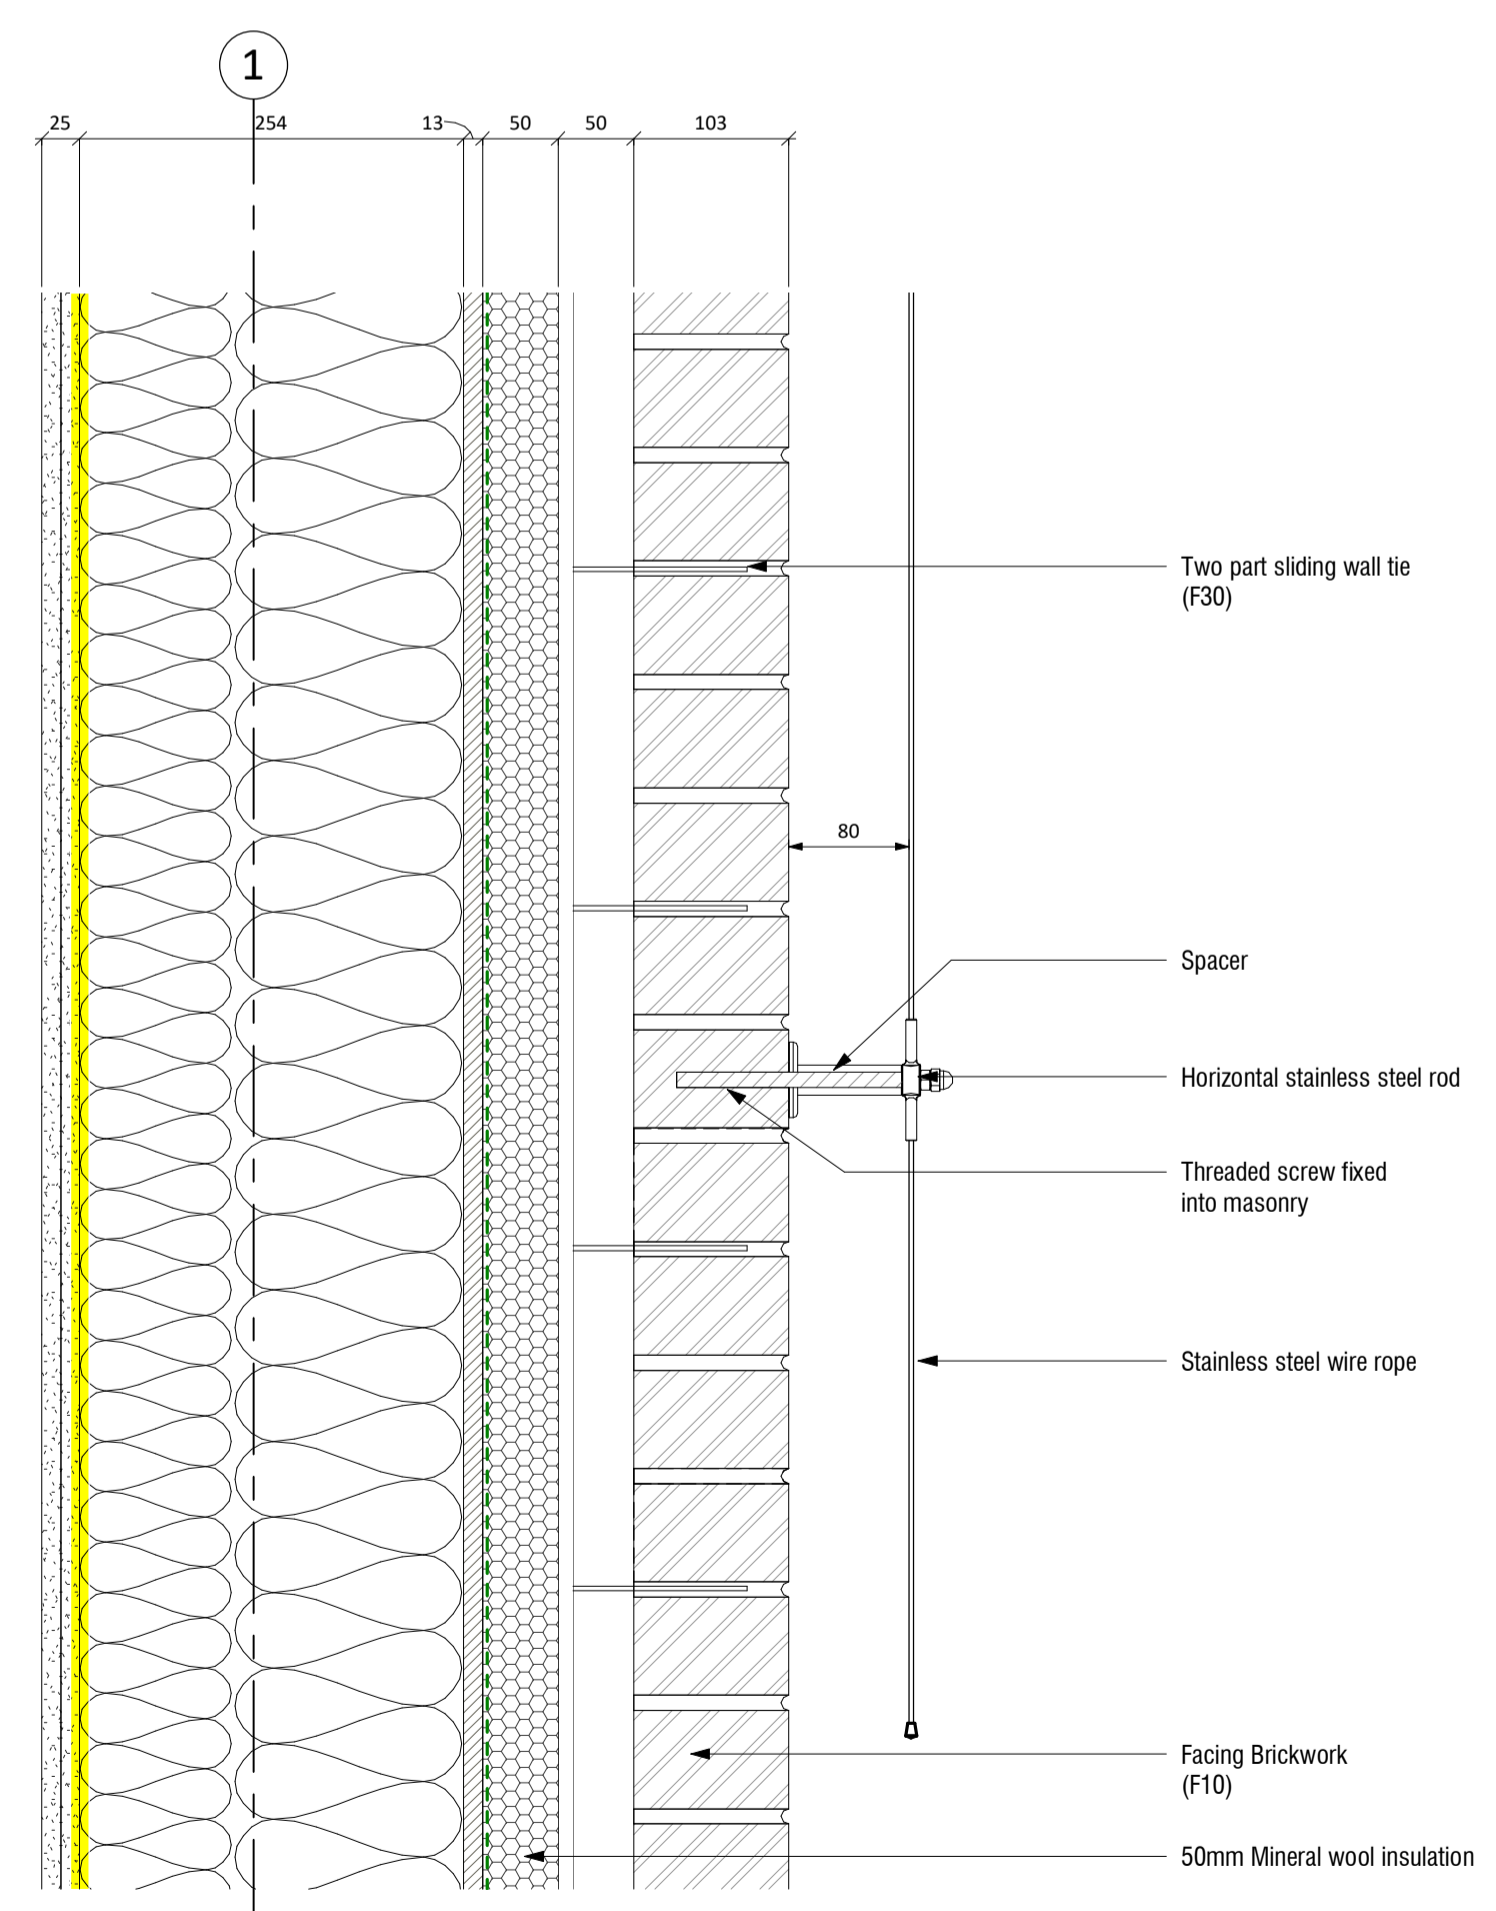

Key Plan - Green Wall Locations
1:100

1 Green Wall 01 - Sports Block West Elevation
1:100

2 Green Wall 02 - Sports Block South Elevation
1:100

3 Green Wall 03 - Teaching Block NorthEast Elevation
1:100

4 Typical Green Wall Fixing Detail
1:5

CB	ND	18.10.19	External packages draft issue for comment
SH	CB	16.09.19	Green Roof and Wall Issue
AUTHOR	CHECK	DATE	DESCRIPTION
CLIENT			REVISED BY
			CB
			CHECKED BY
			ND
			ORIGINATOR NO
			151547