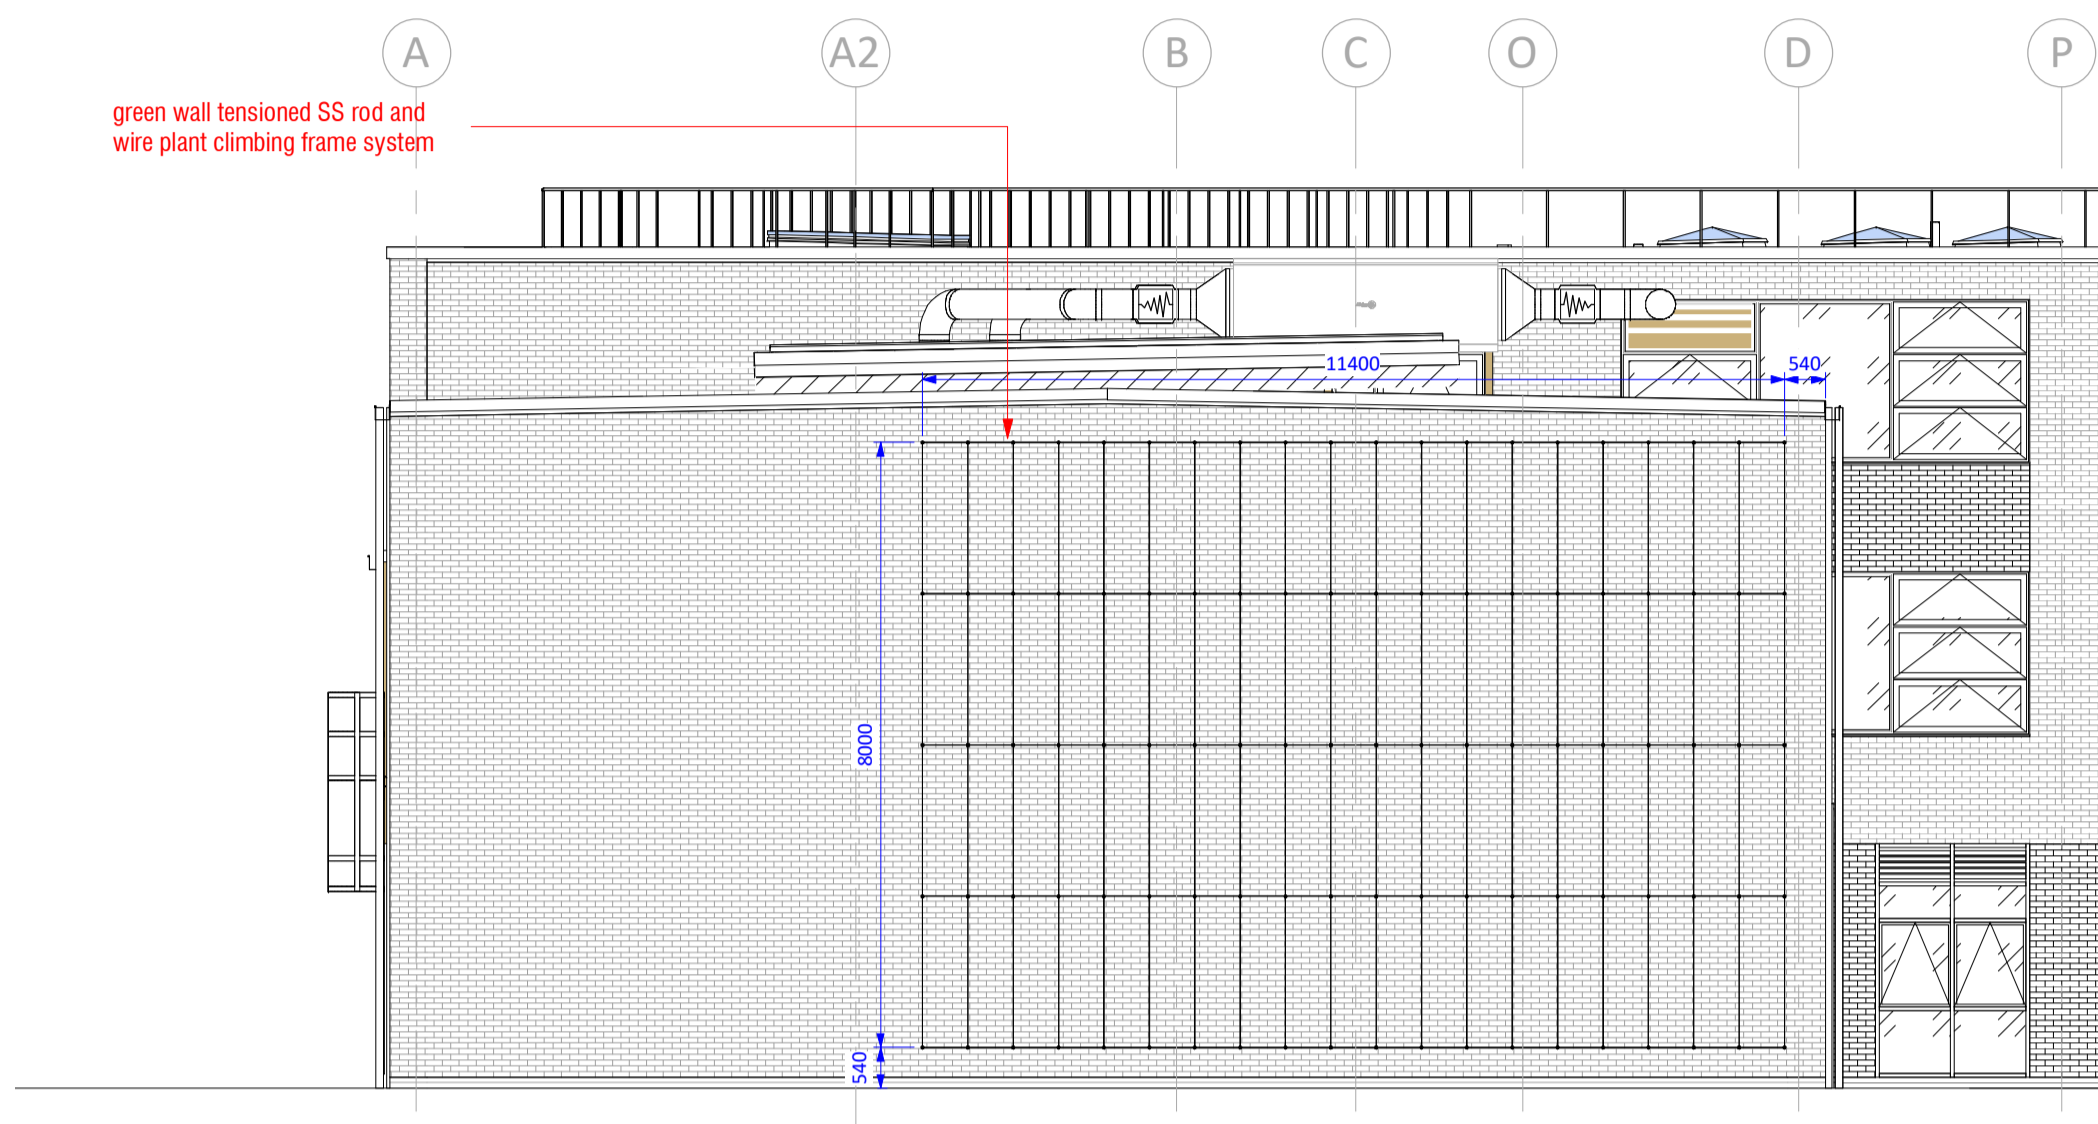

Key Plan - Green Wall Locations
1:100

1 Green Wall 01 - Sports Block West Elevation
1:100

2 Green Wall 02 - Sports Block South Elevation
1:100

3 Green Wall 03 - Teaching Block NorthEast Elevation
1:100

4 Typical Green Wall Fixing Detail
1:5

CONSULTANT
STRIDE TREGLOWN
www.stride-treglow.com © Stride Treglow Limited 2016
PROJECT
Turing House School
Twickenham

DRAWING TITLE
Green Wall Details

SUITABILITY STATUS S3 : SUITABLE FOR REVIEW & COMMENT	SCALE As indicated @ A1
PROJECT ORIGINATOR ZONE LEVEL TYPE ROLE NUMBER FS0316-STL-01-DR-A-XX-4111	REVISION P02