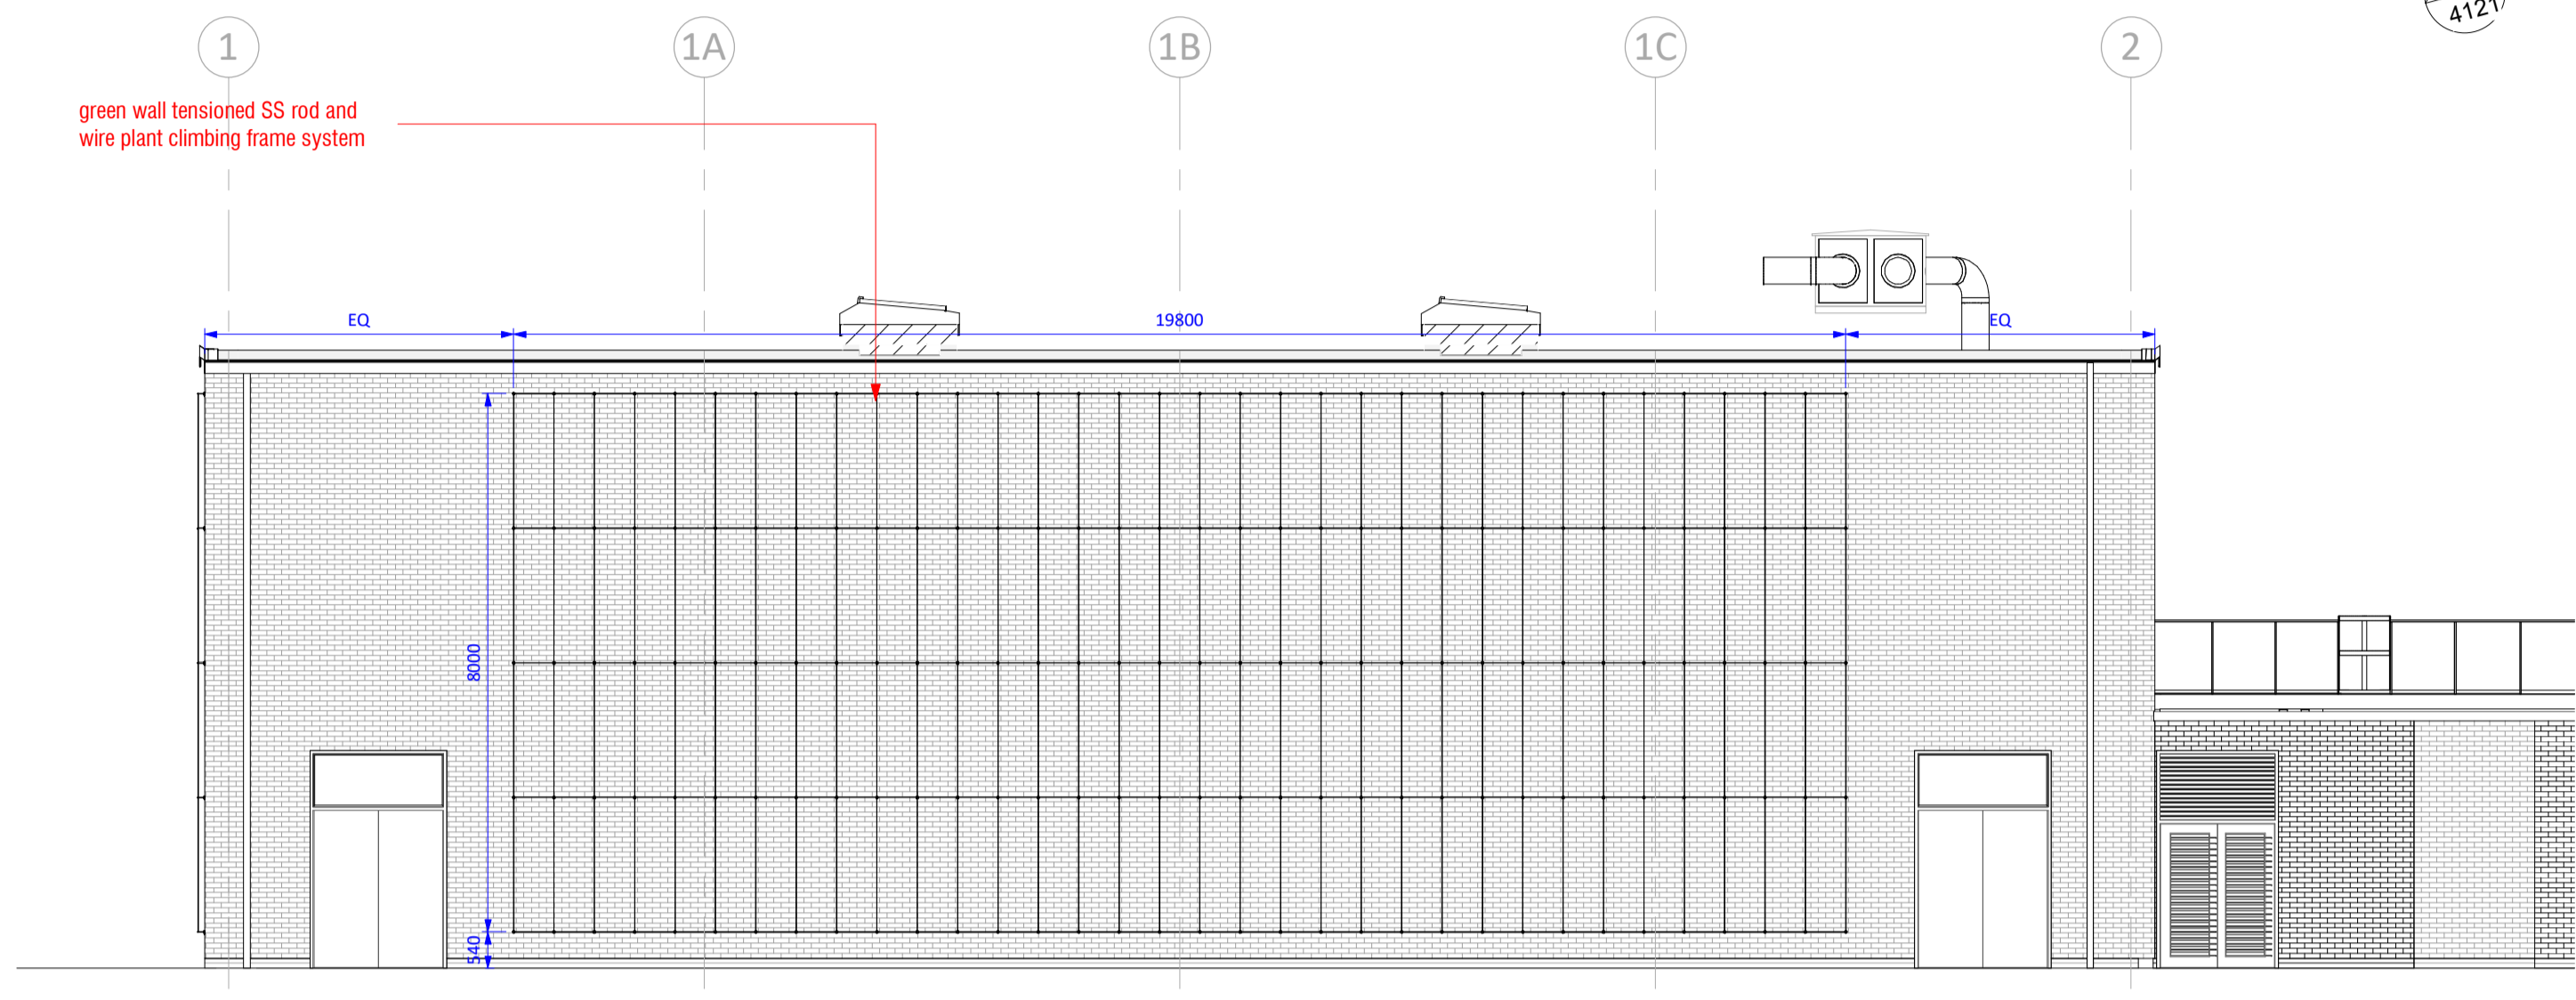

Key Plan - Green Wall Locations
1:100

1 Green Wall 01 - Sports Block West Elevation
1:100

2 Green Wall 02 - Sports Block South Elevation
1:100

3 Green Wall 03 - Teaching Block NorthEast Elevation
1:100

4 Typical Green Wall Fixing Detail
1:5

CB	ND	18.10.19	External packages draft issue for comment
SH	CB	16.09.19	Green Roof and Wall Issue
AUTHOR	CHECK	DATE	DESCRIPTION
CLIENT			REVISED BY
			CB
			CHECKED BY
			ND
			ORIGINATOR NO
			151547

CONSULTANT
STRIDE TREGLOWN
www.stride-treglow.com © Stride Treglow Limited 2016
PROJECT
Turing House School
Twickenham

DRAWING TITLE
Green Wall Details

SUITABILITY STATUS S3 : SUITABLE FOR REVIEW & COMMENT	SCALE As indicated @ A1
PROJECT ORIGINATOR ZONE LEVEL TYPE ROLE NUMBER FS0316-STL-01-DR-A-XX-4111	REVISION P02