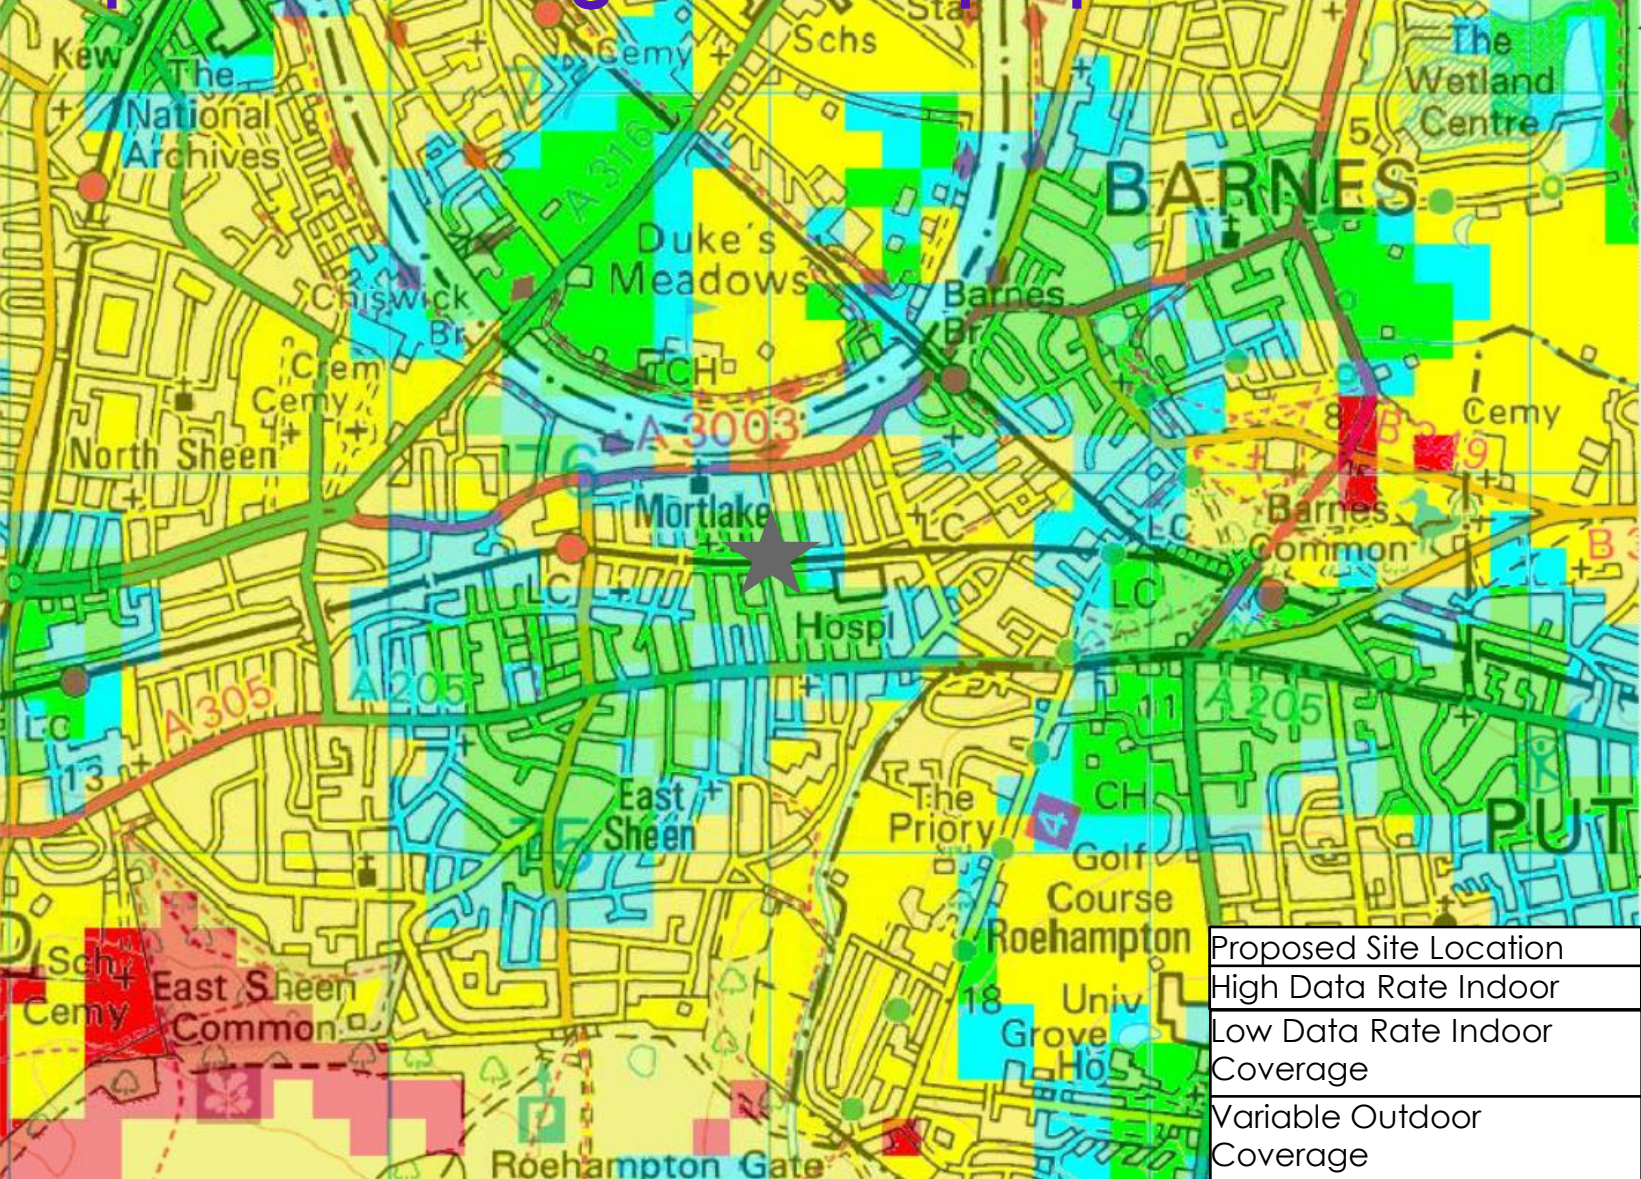

# Existing coverage without the proposed new cell

Proposed Site Location	★
High Data Rate Indoor	Green
Low Data Rate Indoor Coverage	Cyan
Variable Outdoor Coverage	Yellow
	Black
	Red

# Proposed coverage with the proposed new cell

Proposed Site Location	★
High Data Rate Indoor	Green
Low Data Rate Indoor Coverage	Cyan
Variable Outdoor Coverage	Yellow
	Black
	Red