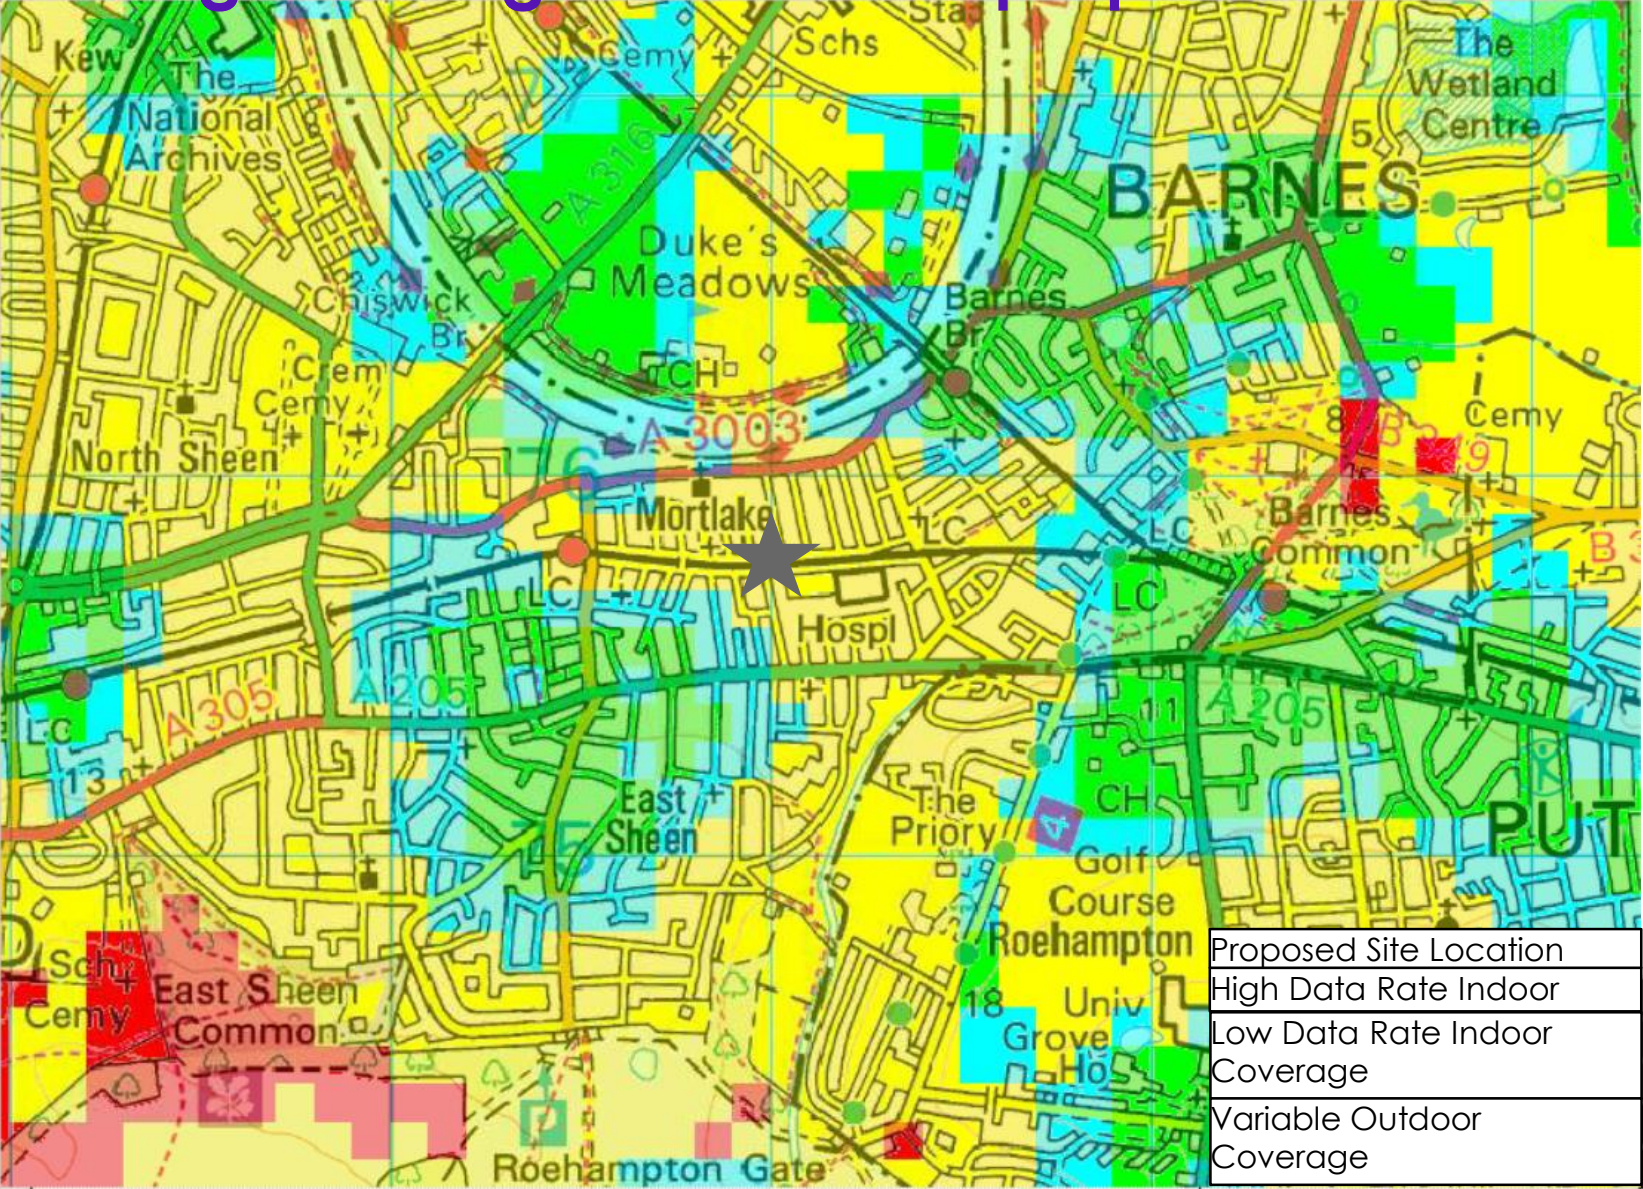

**78217 Barnes West**

# Existing coverage without the proposed new cell

Proposed Site Location	★
High Data Rate Indoor	Green
Low Data Rate Indoor Coverage	Cyan
Variable Outdoor Coverage	Yellow
	Black
	Red

# Proposed coverage with the proposed new cell

Proposed Site Location	★
High Data Rate Indoor	Green
Low Data Rate Indoor Coverage	Cyan
Variable Outdoor Coverage	Yellow
	Black
	Red

# Train Survey