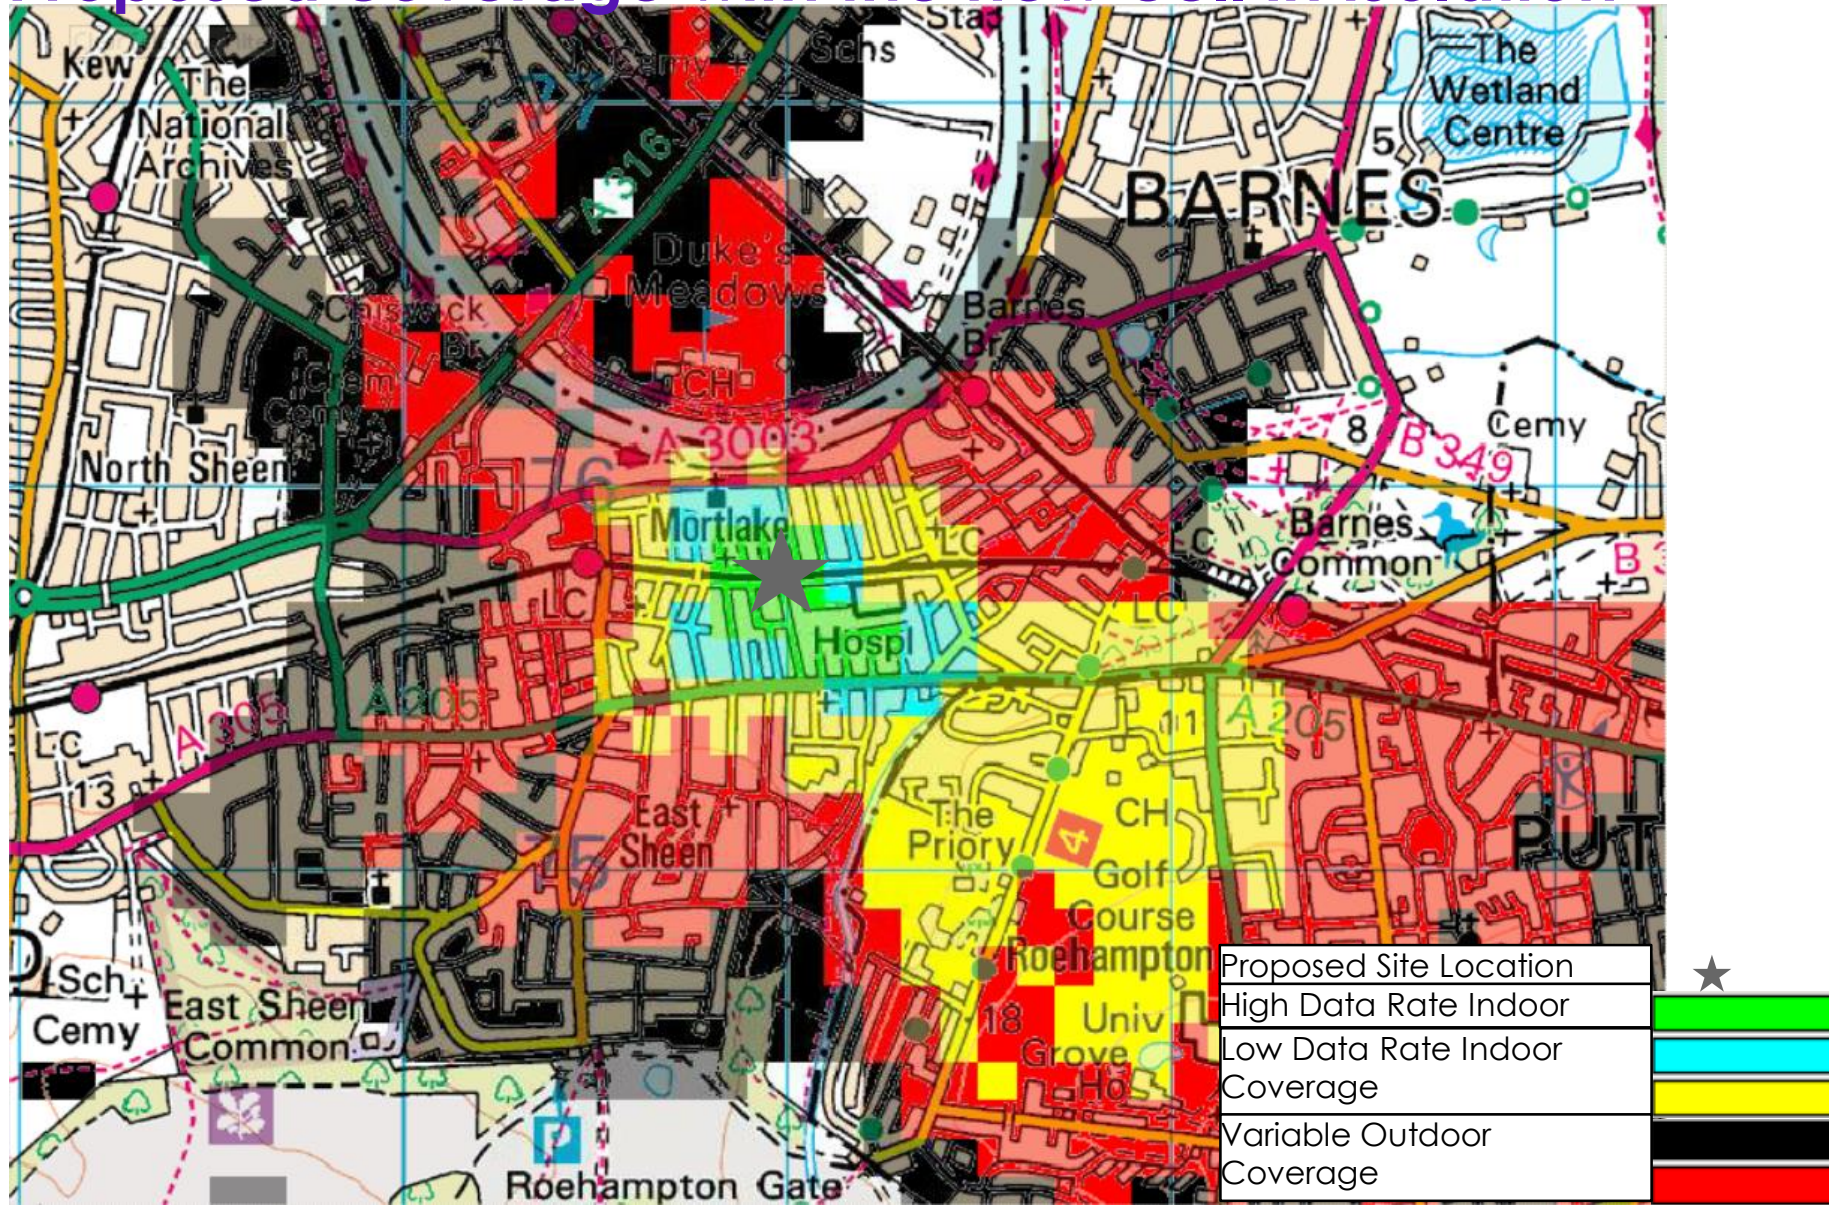

# Existing coverage without the proposed new cell

Proposed Site Location	★
High Data Rate Indoor	Green
Low Data Rate Indoor Coverage	Cyan
Variable Outdoor Coverage	Yellow
	Black
	Red

# Proposed coverage with the proposed new cell

Proposed Site Location	★
High Data Rate Indoor	Green
Low Data Rate Indoor Coverage	Cyan
Variable Outdoor Coverage	Yellow
	Black
	Red

# Proposed coverage with the new cell in isolation

# Train Survey