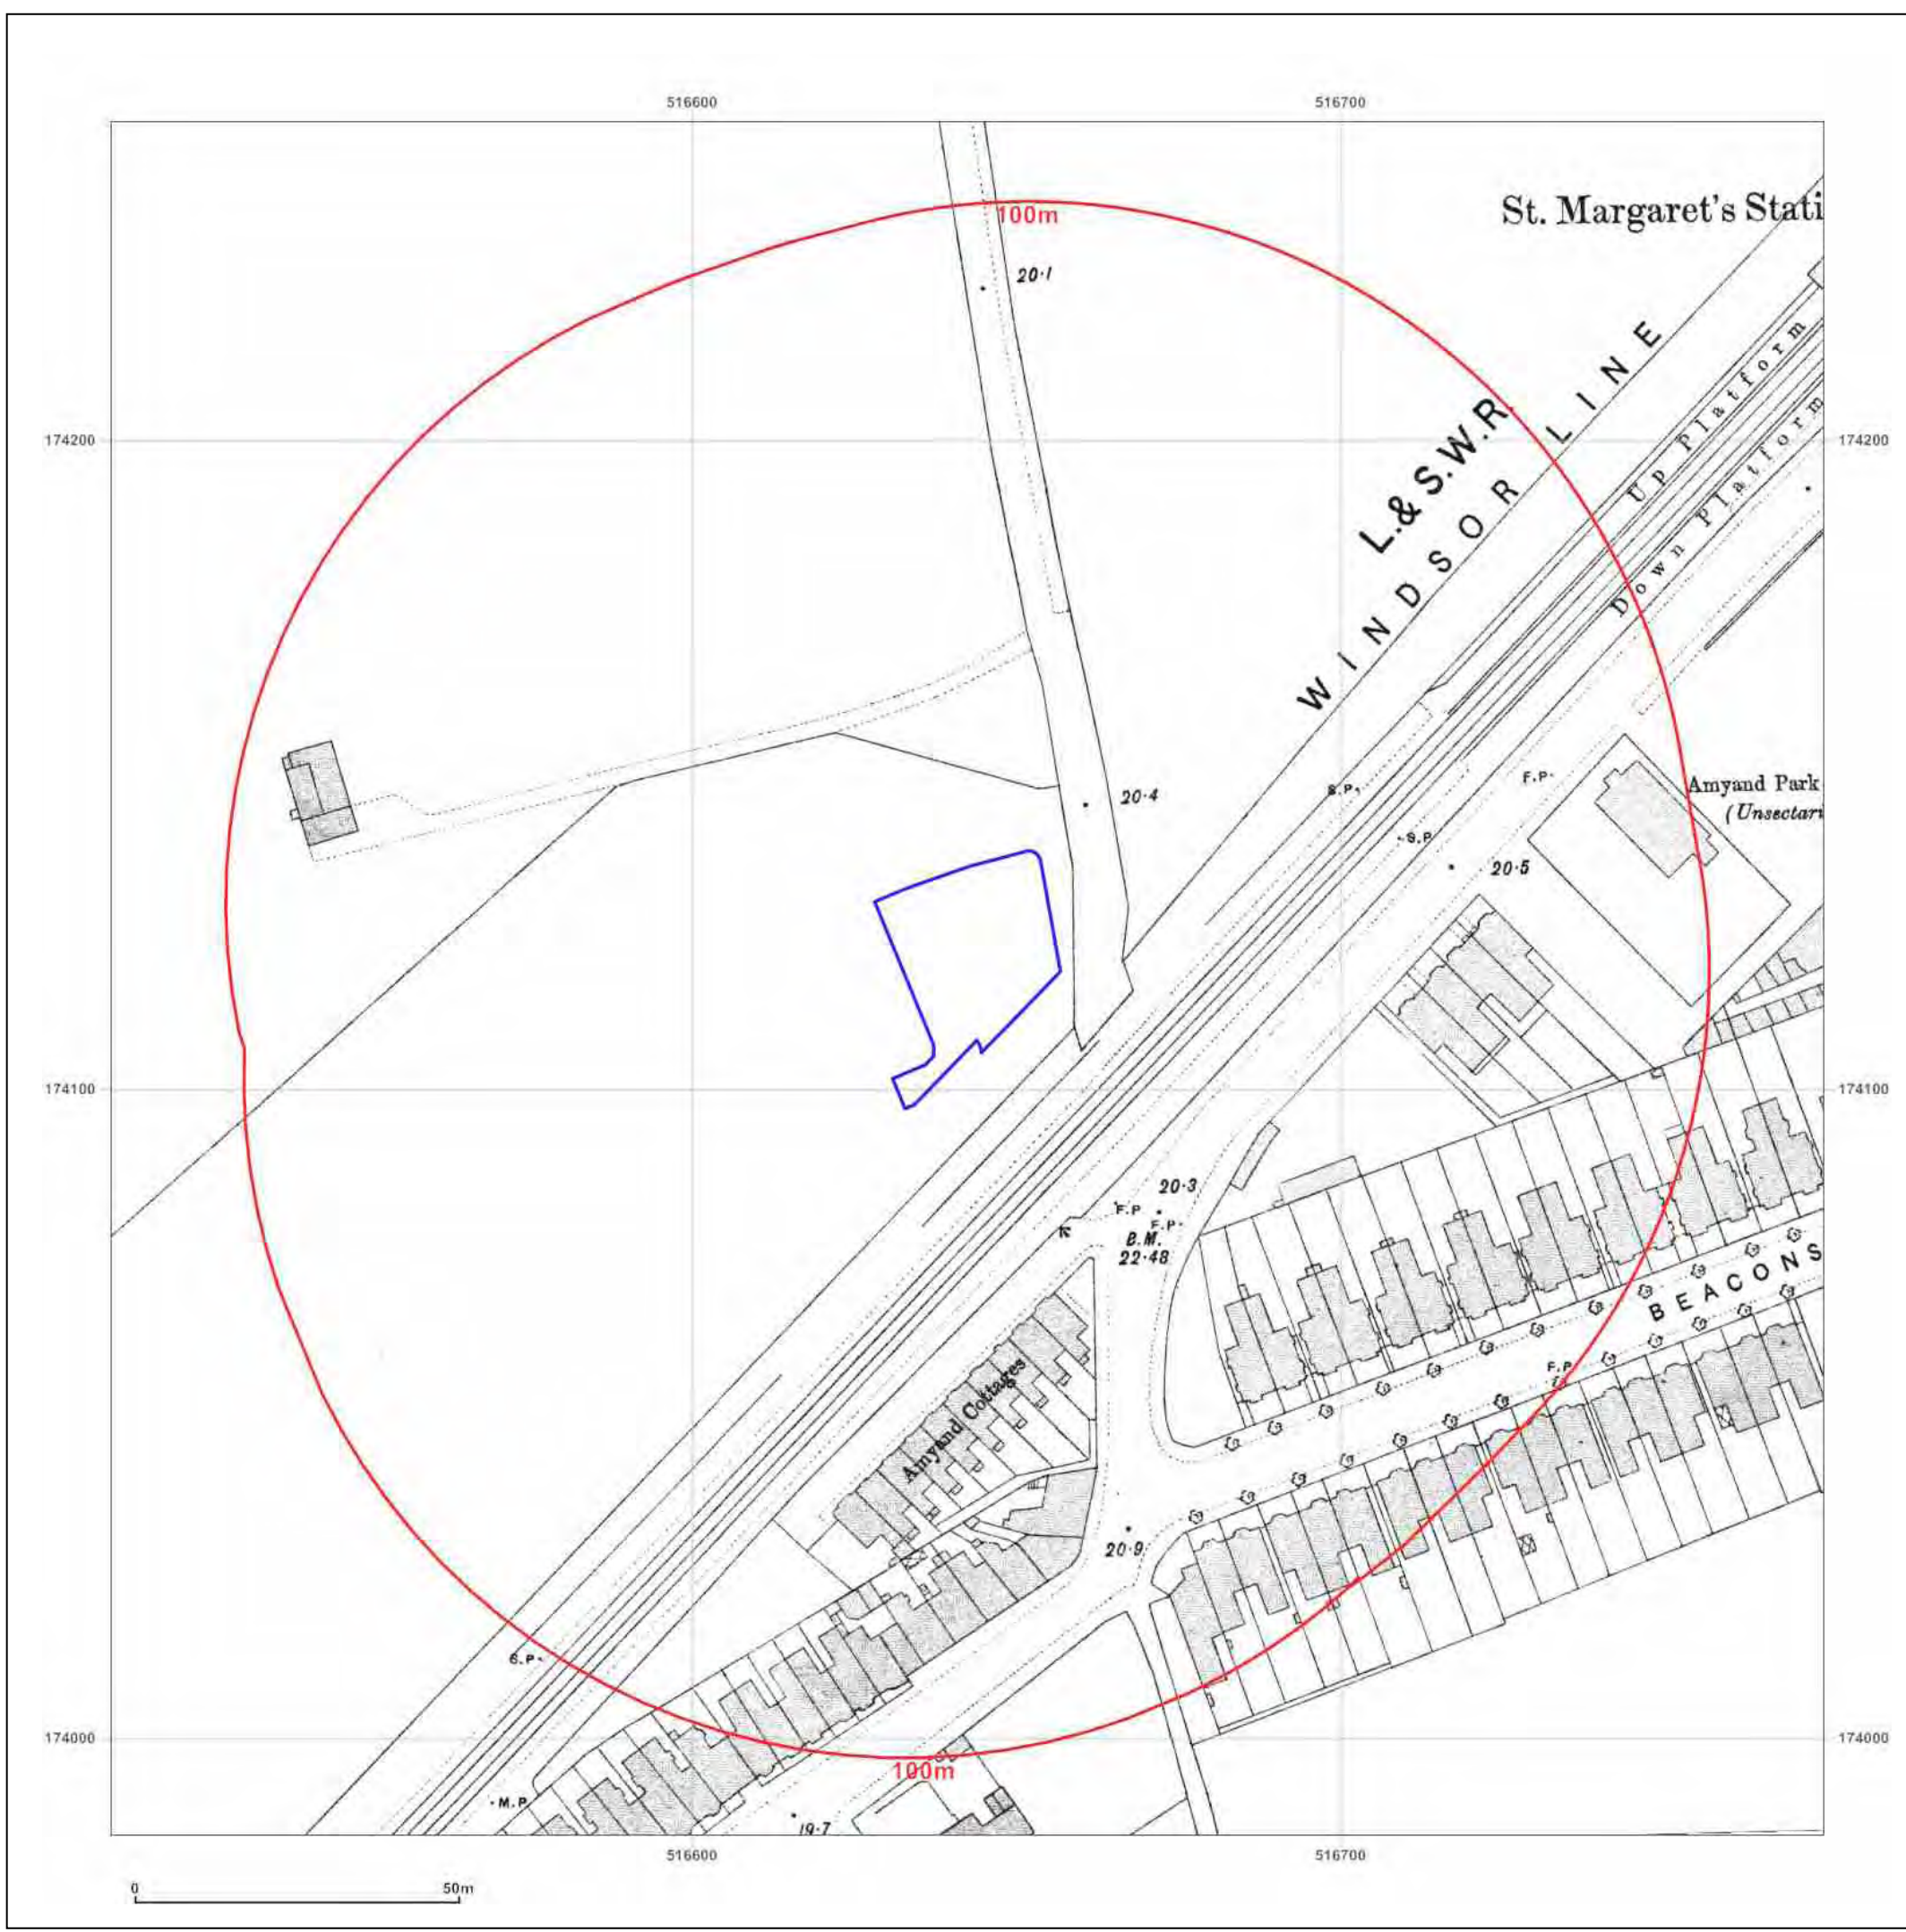

Produced by
Groundsure Insights
T: 08444 159000
E: info@groundsure.com
W: www.groundsure.com

© Crown copyright and database rights 2018 Ordnance Survey 100035207

Production date: 07 July 2020

Map legend available at:
www.groundsure.com/sites/default/files/groundsure_legend.pdf