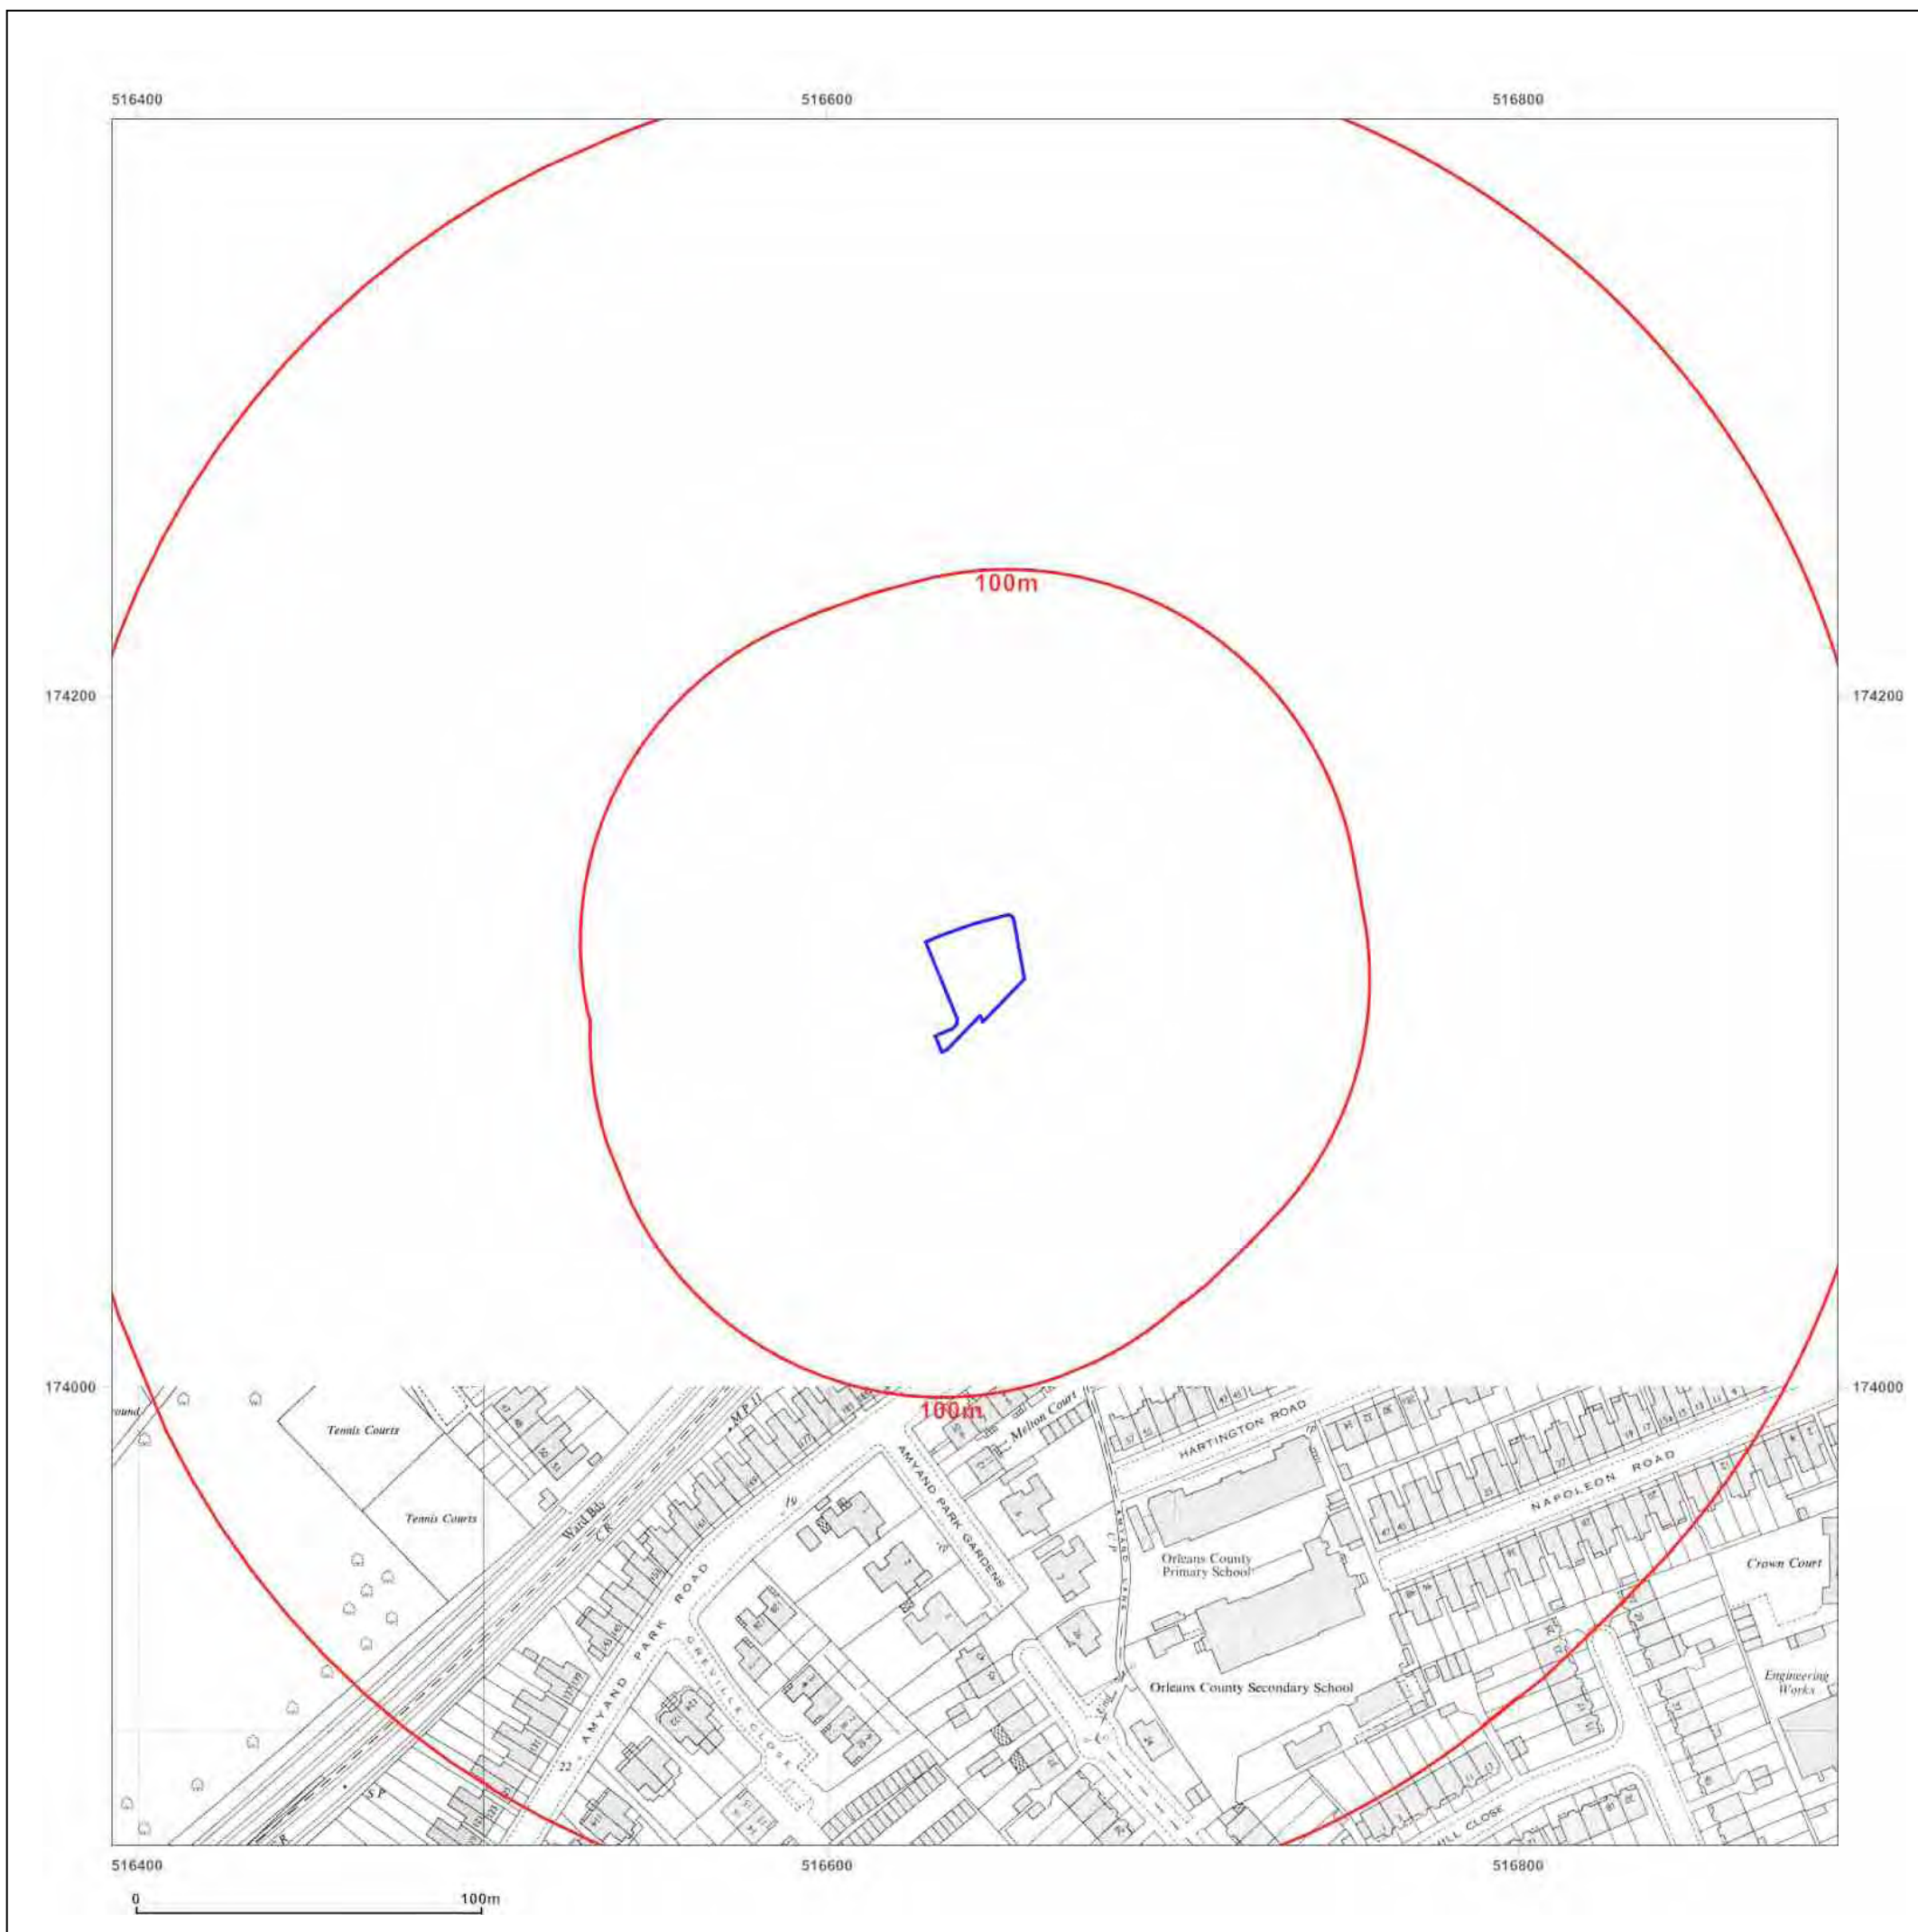

Site Details:

CAR PARK AT ST MARGARETS
BUSINESS CENTRE,
GODSTONE ROAD, ST
MARGARETS, TW1 1JS

Client Ref: P20-2043
Report Ref: GS-6850665
Grid Ref: 516642, 174117

Map Name: National Grid

Map date: 1967

Scale: 1:1,250

Printed at: 1:2,000

Surveyed 1959 Revised 1966 Edition N/A Copyright 1967 Levelled 1957	Surveyed 1959 Revised 1966 Edition N/A Copyright 1967 Levelled 1957

Produced by
Groundsure Insights
T: 08444 159000
E: info@groundsure.com
W: www.groundsure.com

© Crown copyright and database rights 2018 Ordnance Survey 100035207

Production date: 07 July 2020

Map legend available at:
www.groundsure.com/sites/default/files/groundsure_legend.pdf