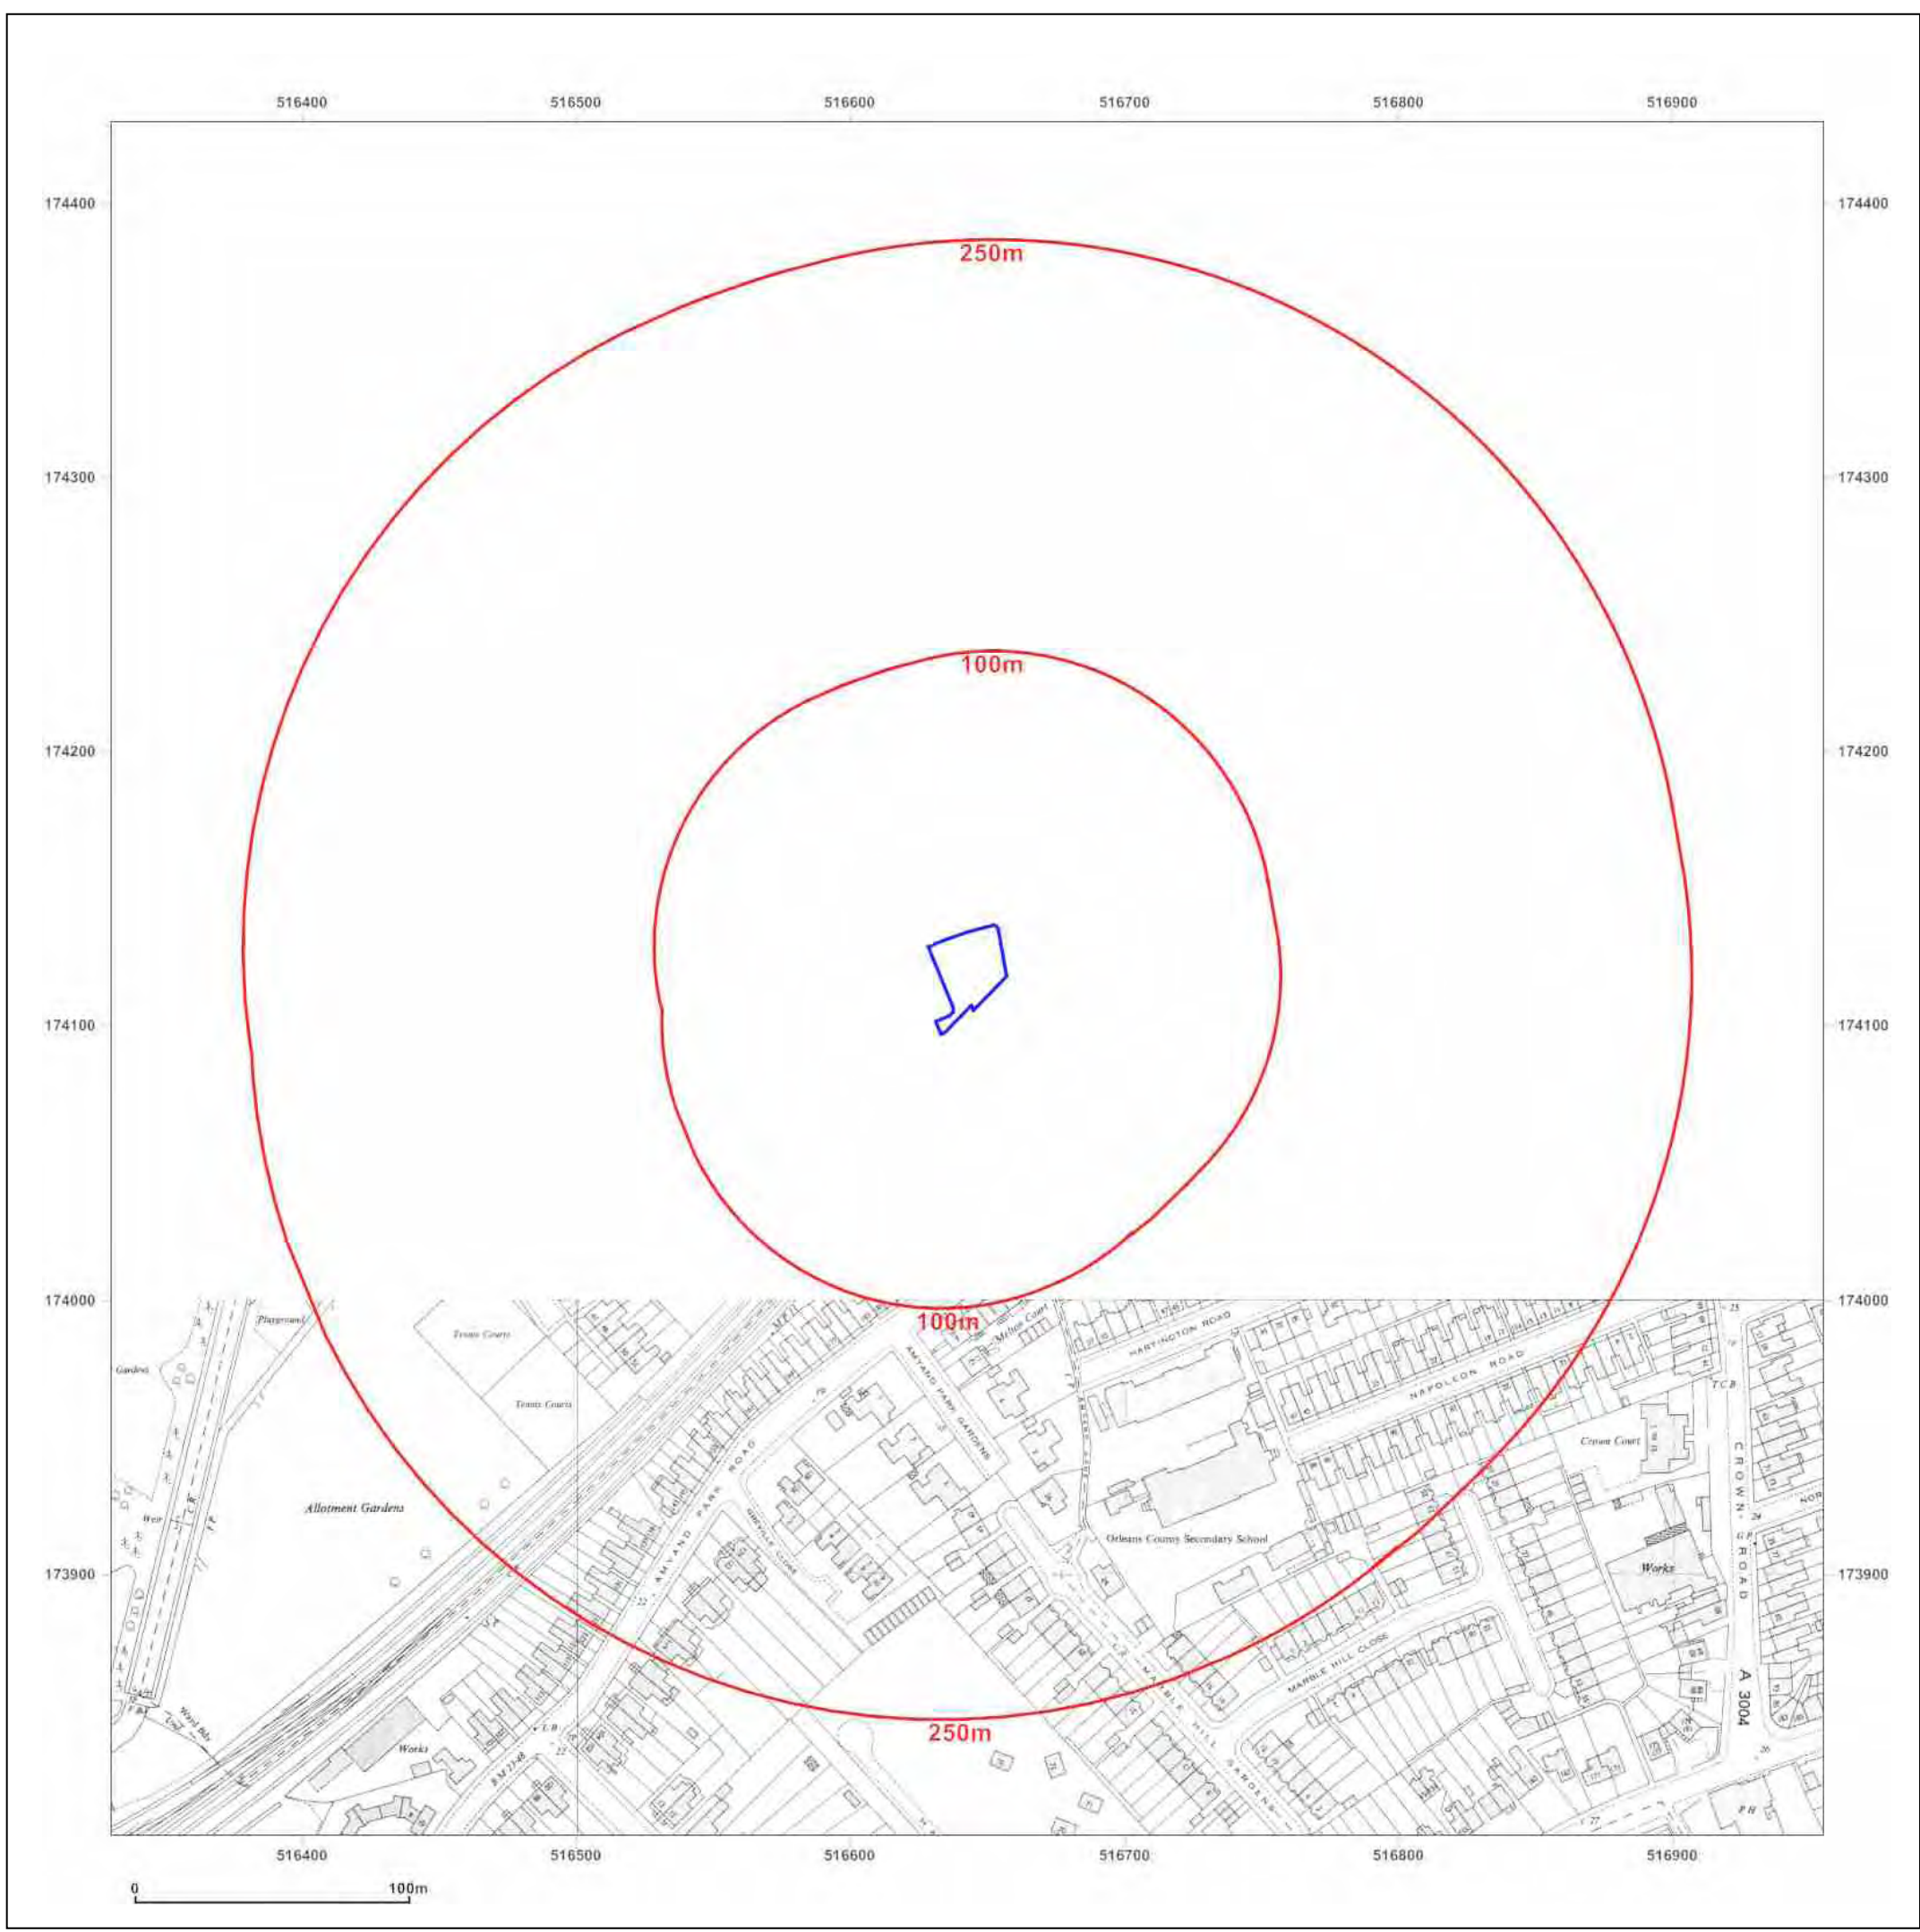

Surveyed 1959
Revised 1959
Edition 1960
Copyright 1960
Levelled 1957

Produced by
Groundsure Insights
T: 08444 159000
E: info@groundsure.com
W: www.groundsure.com

© Crown copyright and database rights 2018 Ordnance Survey 100035207

Production date: 07 July 2020

Map legend available at:
www.groundsure.com/sites/default/files/groundsure_legend.pdf