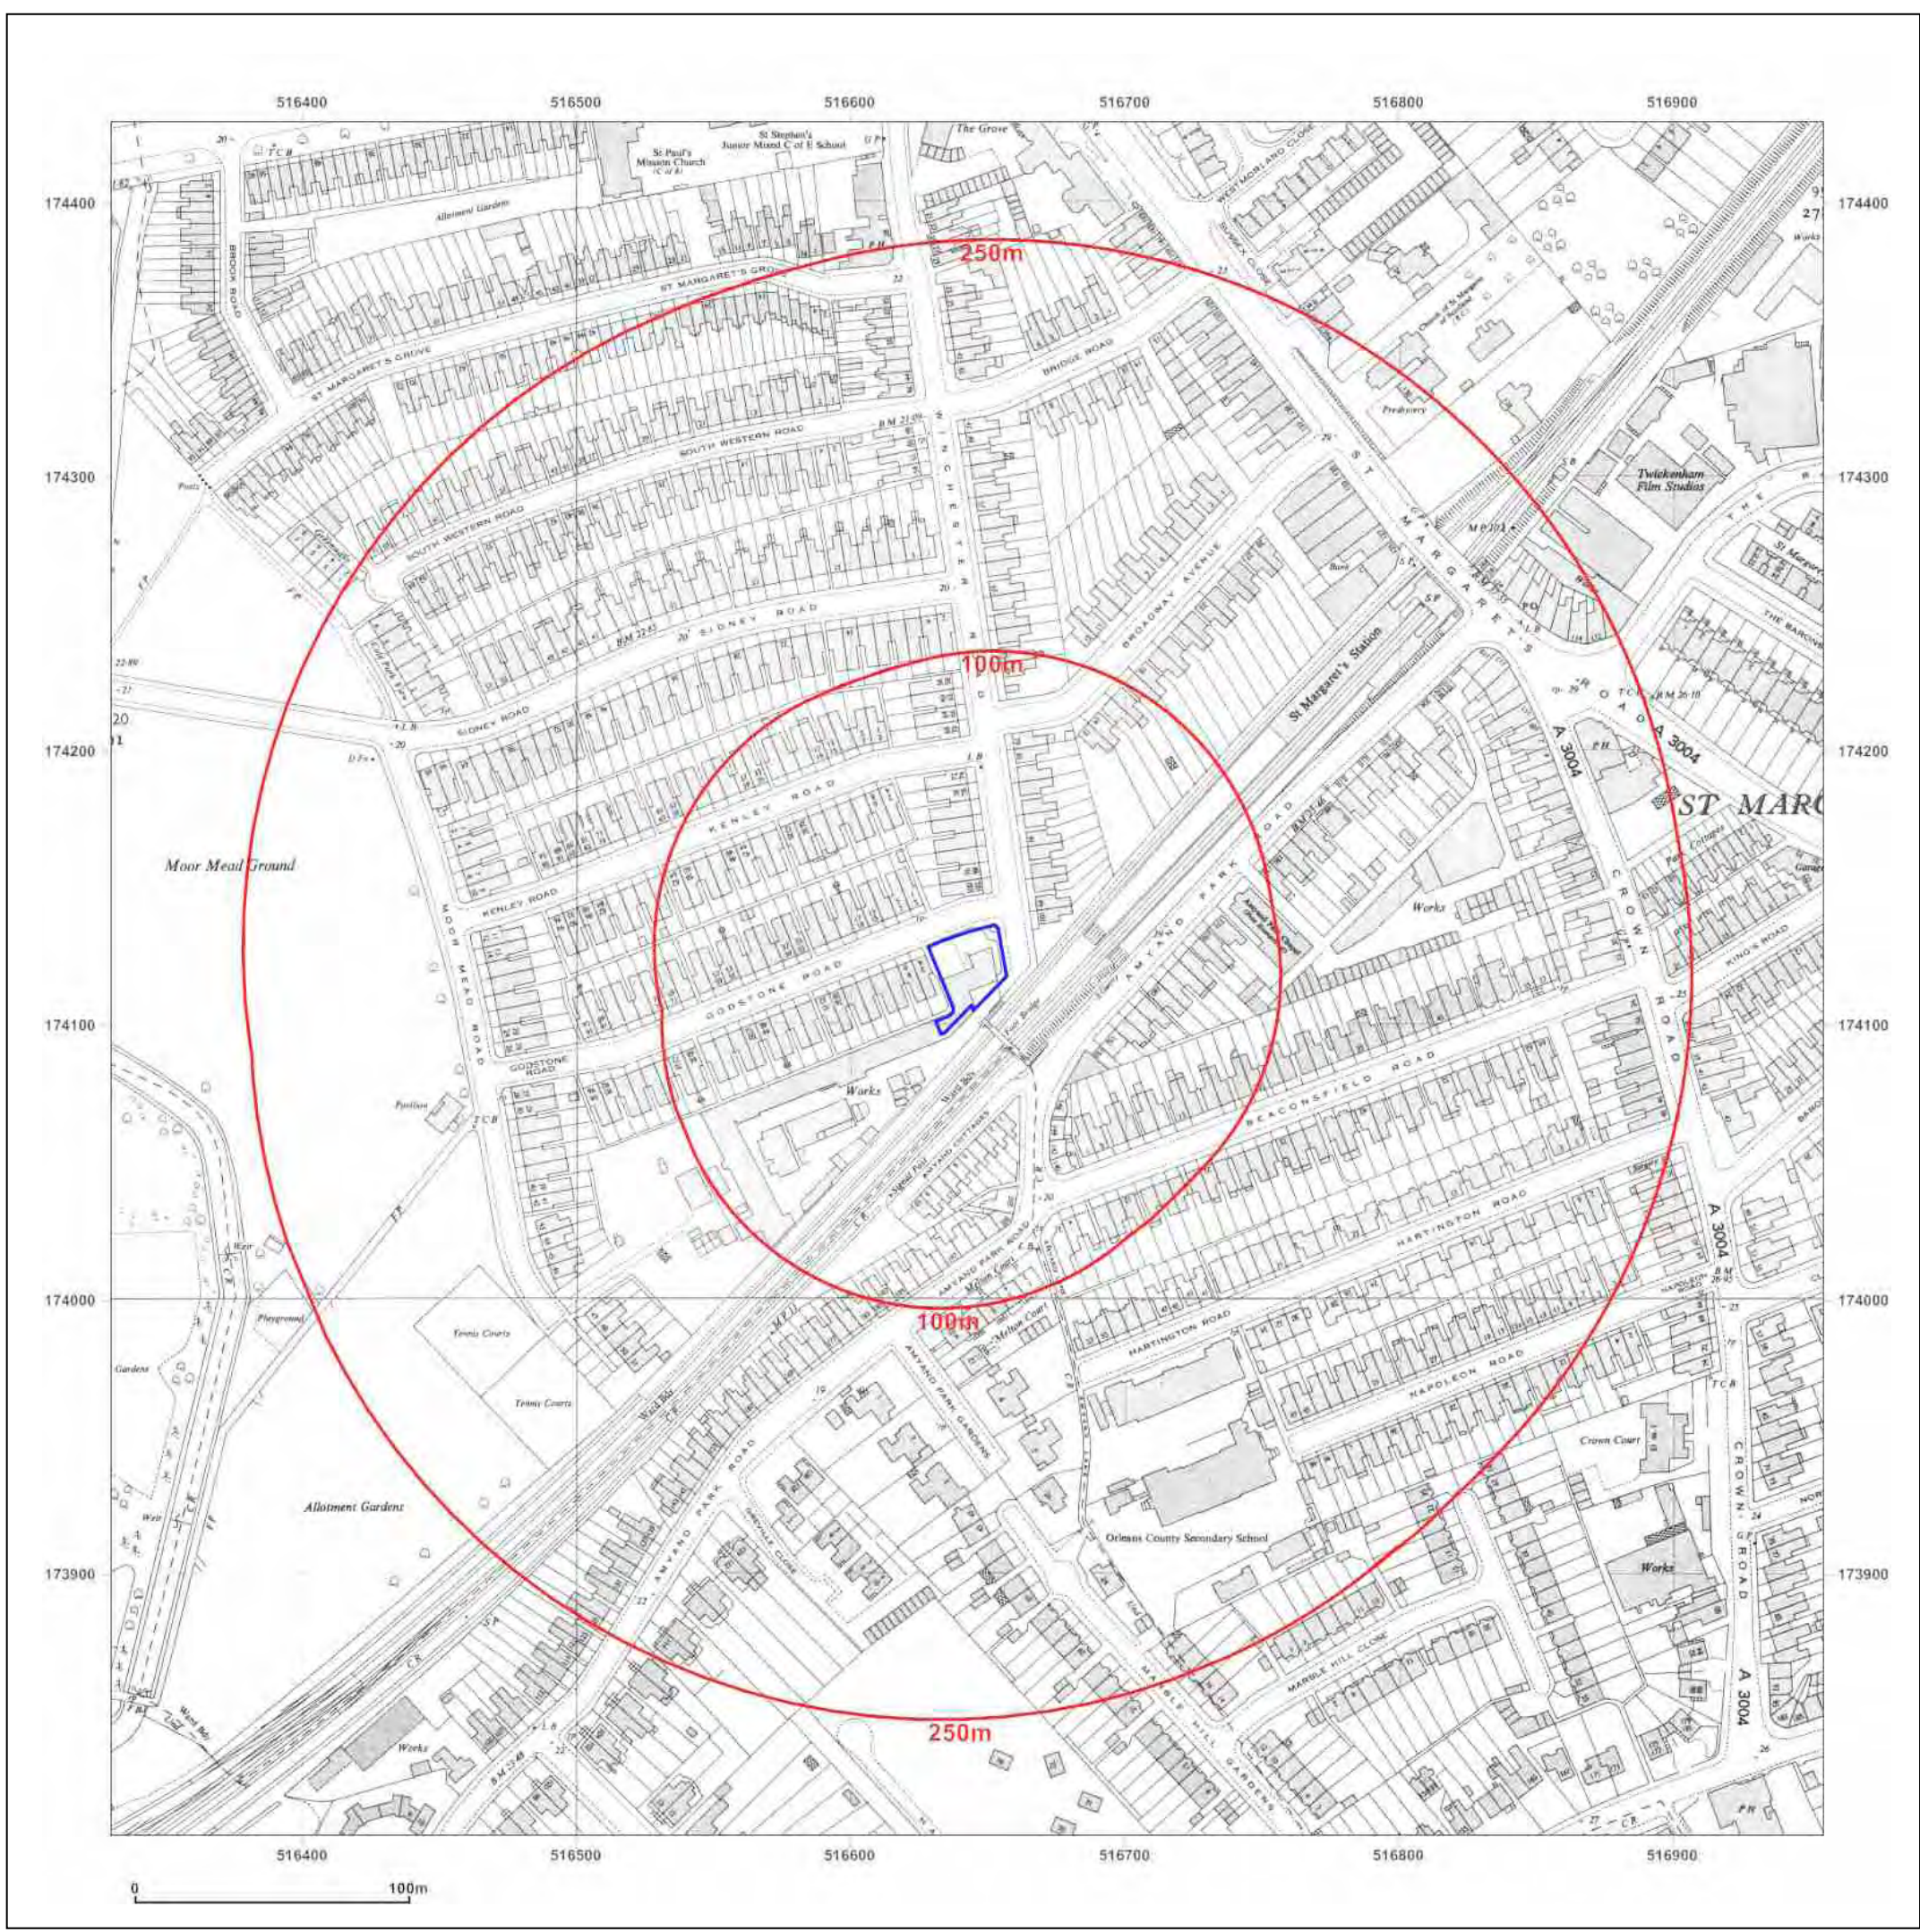

Site Details:

CAR PARK AT ST MARGARETS
BUSINESS CENTRE,
GODSTONE ROAD, ST
MARGARETS, TW1 1JS

Client Ref: P20-2043
Report Ref: GS-6850665
Grid Ref: 516642, 174117

Map Name: National Grid

Map date: 1959-1960

Scale: 1:2,500

Printed at: 1:2,500

Surveyed 1959
Revised 1959
Edition 1960
Copyright 1960
Levelled 1959

Surveyed 1959
Revised 1959
Edition 1960
Copyright 1960
Levelled 1957

Produced by
Groundsure Insights
T: 08444 159000
E: info@groundsure.com
W: www.groundsure.com

© Crown copyright and database rights 2018 Ordnance Survey 100035207

Production date: 07 July 2020

Map legend available at:
www.groundsure.com/sites/default/files/groundsure_legend.pdf