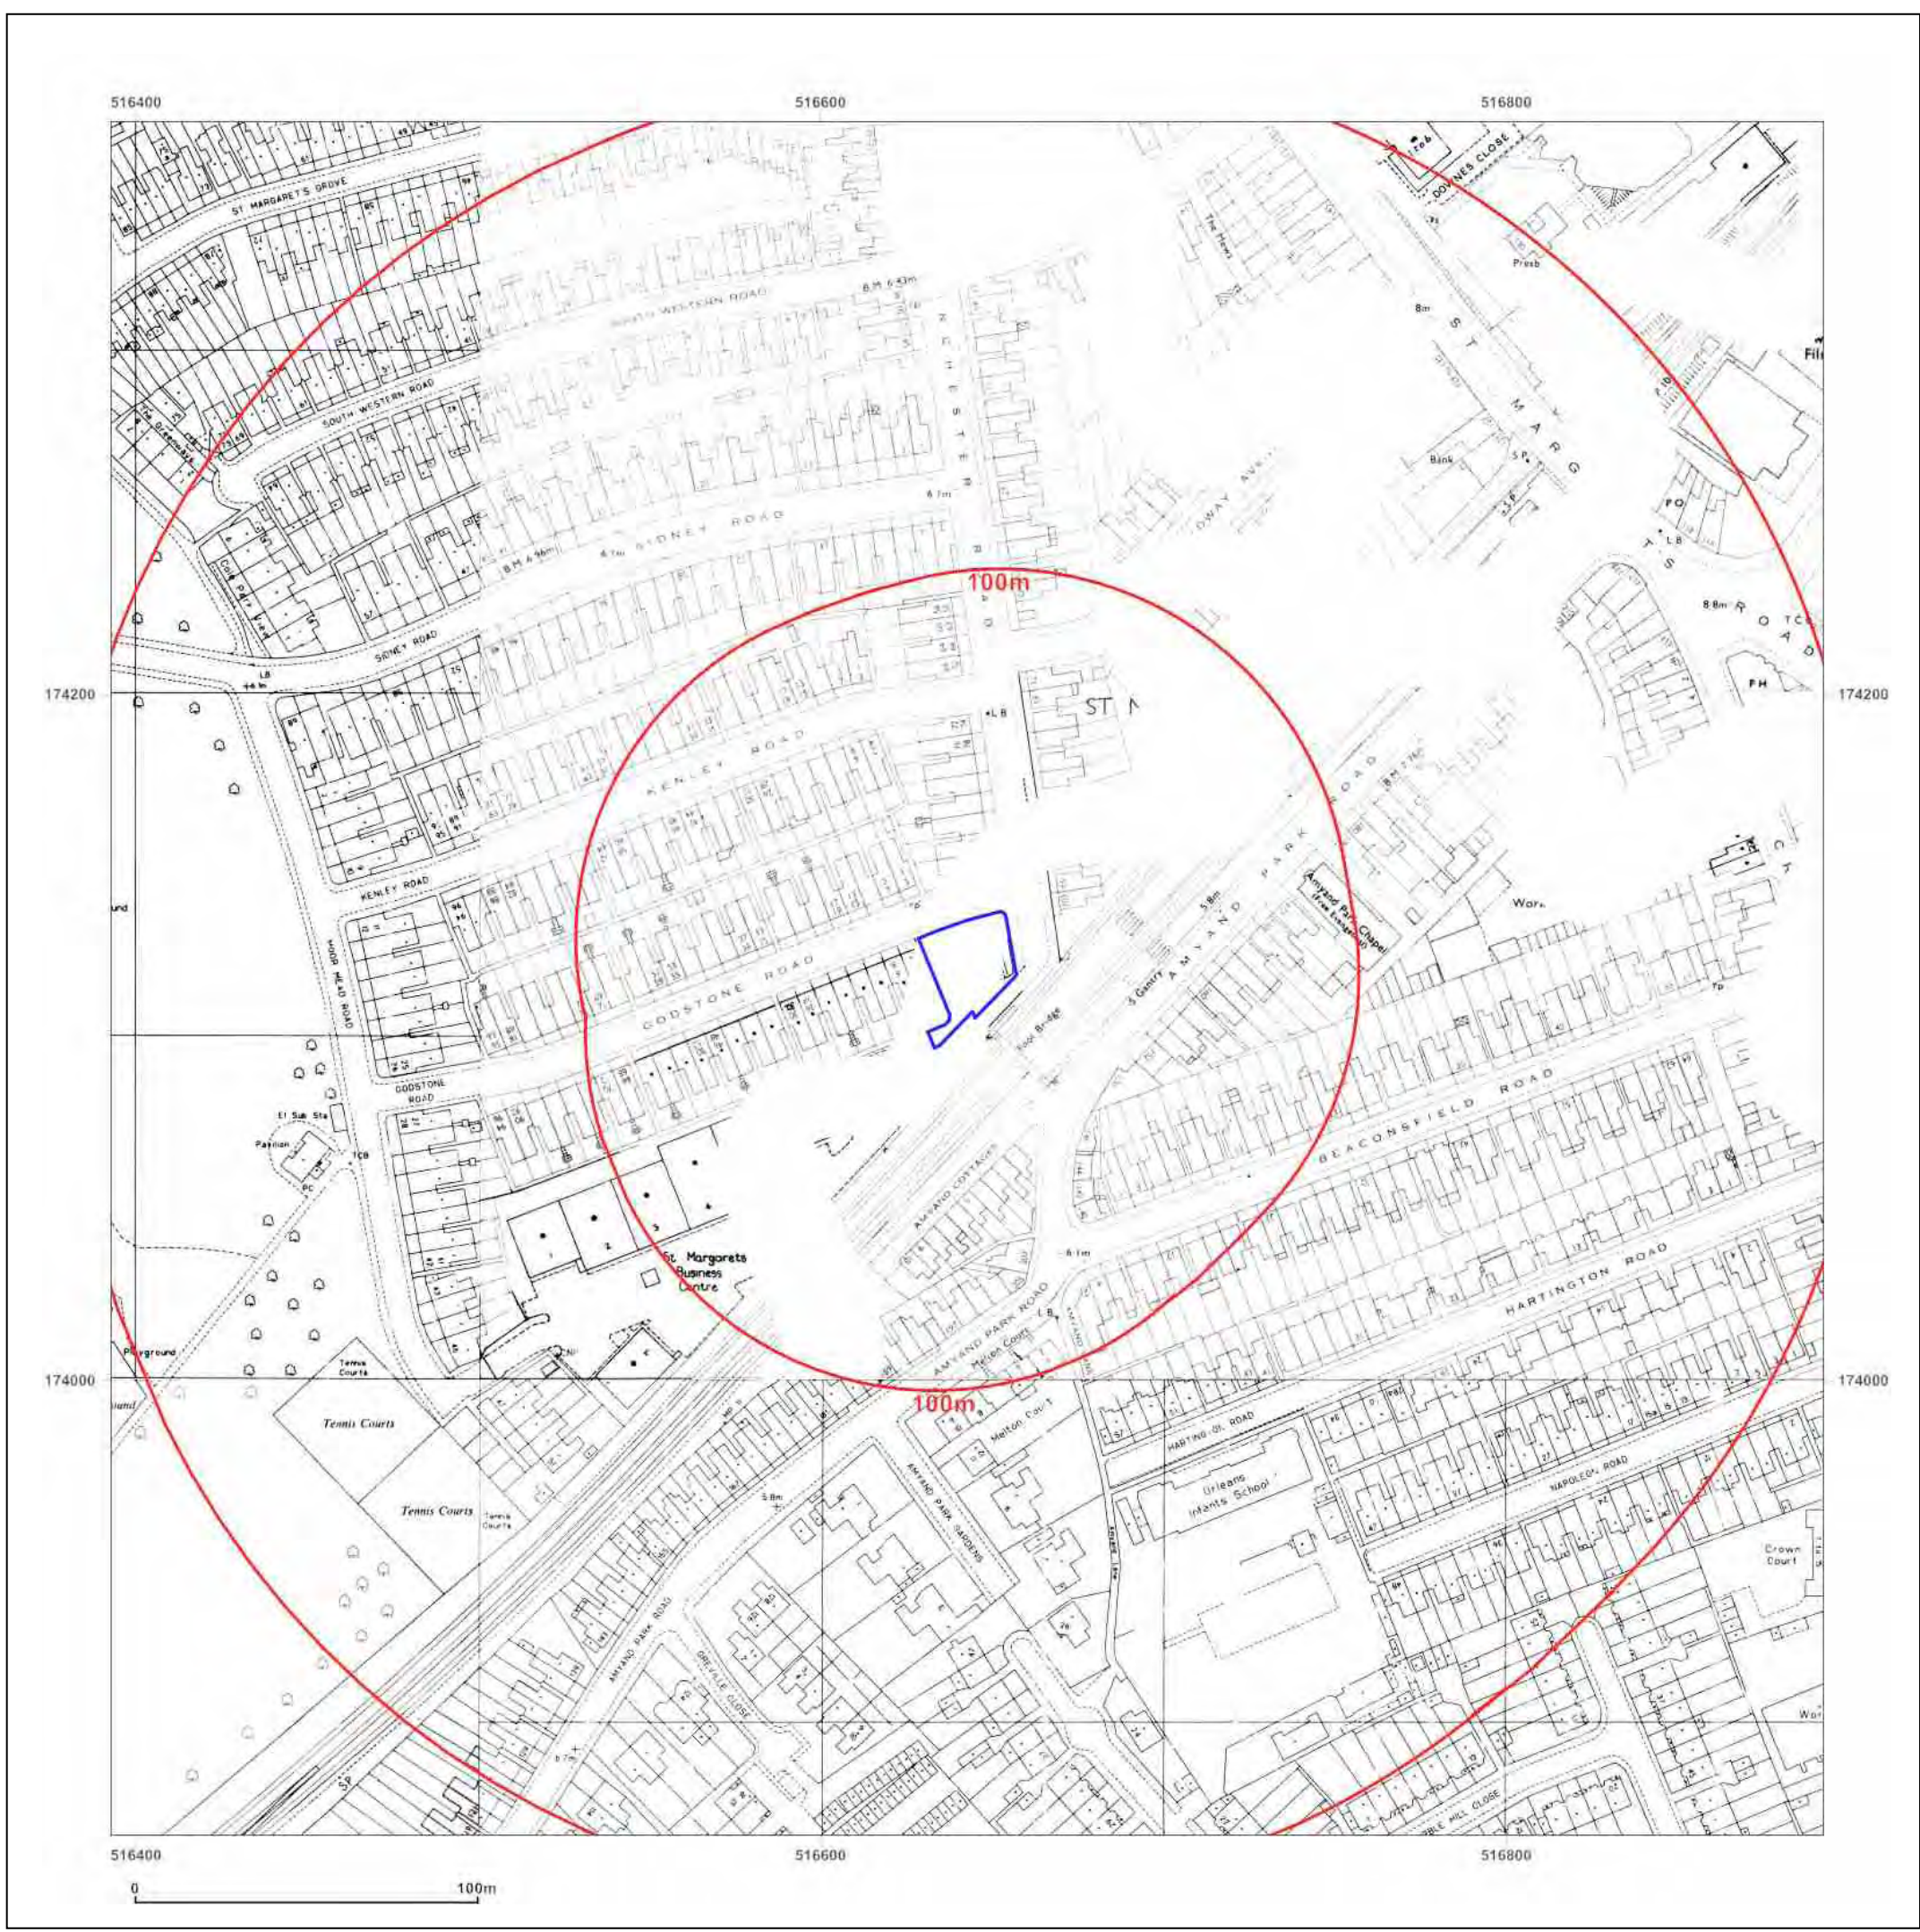

Site Details:

CAR PARK AT ST MARGARETS
BUSINESS CENTRE,
GODSTONE ROAD, ST
MARGARETS, TW1 1JS

Client Ref: P20-2043
Report Ref: GS-6850665
Grid Ref: 516642, 174117

Map Name: National Grid

Map date: 1986-1991

Scale: 1:1,250

Printed at: 1:2,000

Surveved N/A Revised N/A Edition N/A Copyright 1991 Levelled N/A	Surveved N/A Revised N/A Edition N/A Copyright 1986 Levelled N/A
Surveved 1957 Revised 1988 Edition N/A Copyright 1988 Levelled 1957	Surveved N/A Revised N/A Edition N/A Copyright 1991 Levelled N/A

Produced by
Groundsure Insights
T: 08444 159000
E: info@groundsure.com
W: www.groundsure.com

© Crown copyright and database rights 2018 Ordnance Survey 100035207

Production date: 07 July 2020

Map legend available at:
www.groundsure.com/sites/default/files/groundsure_legend.pdf