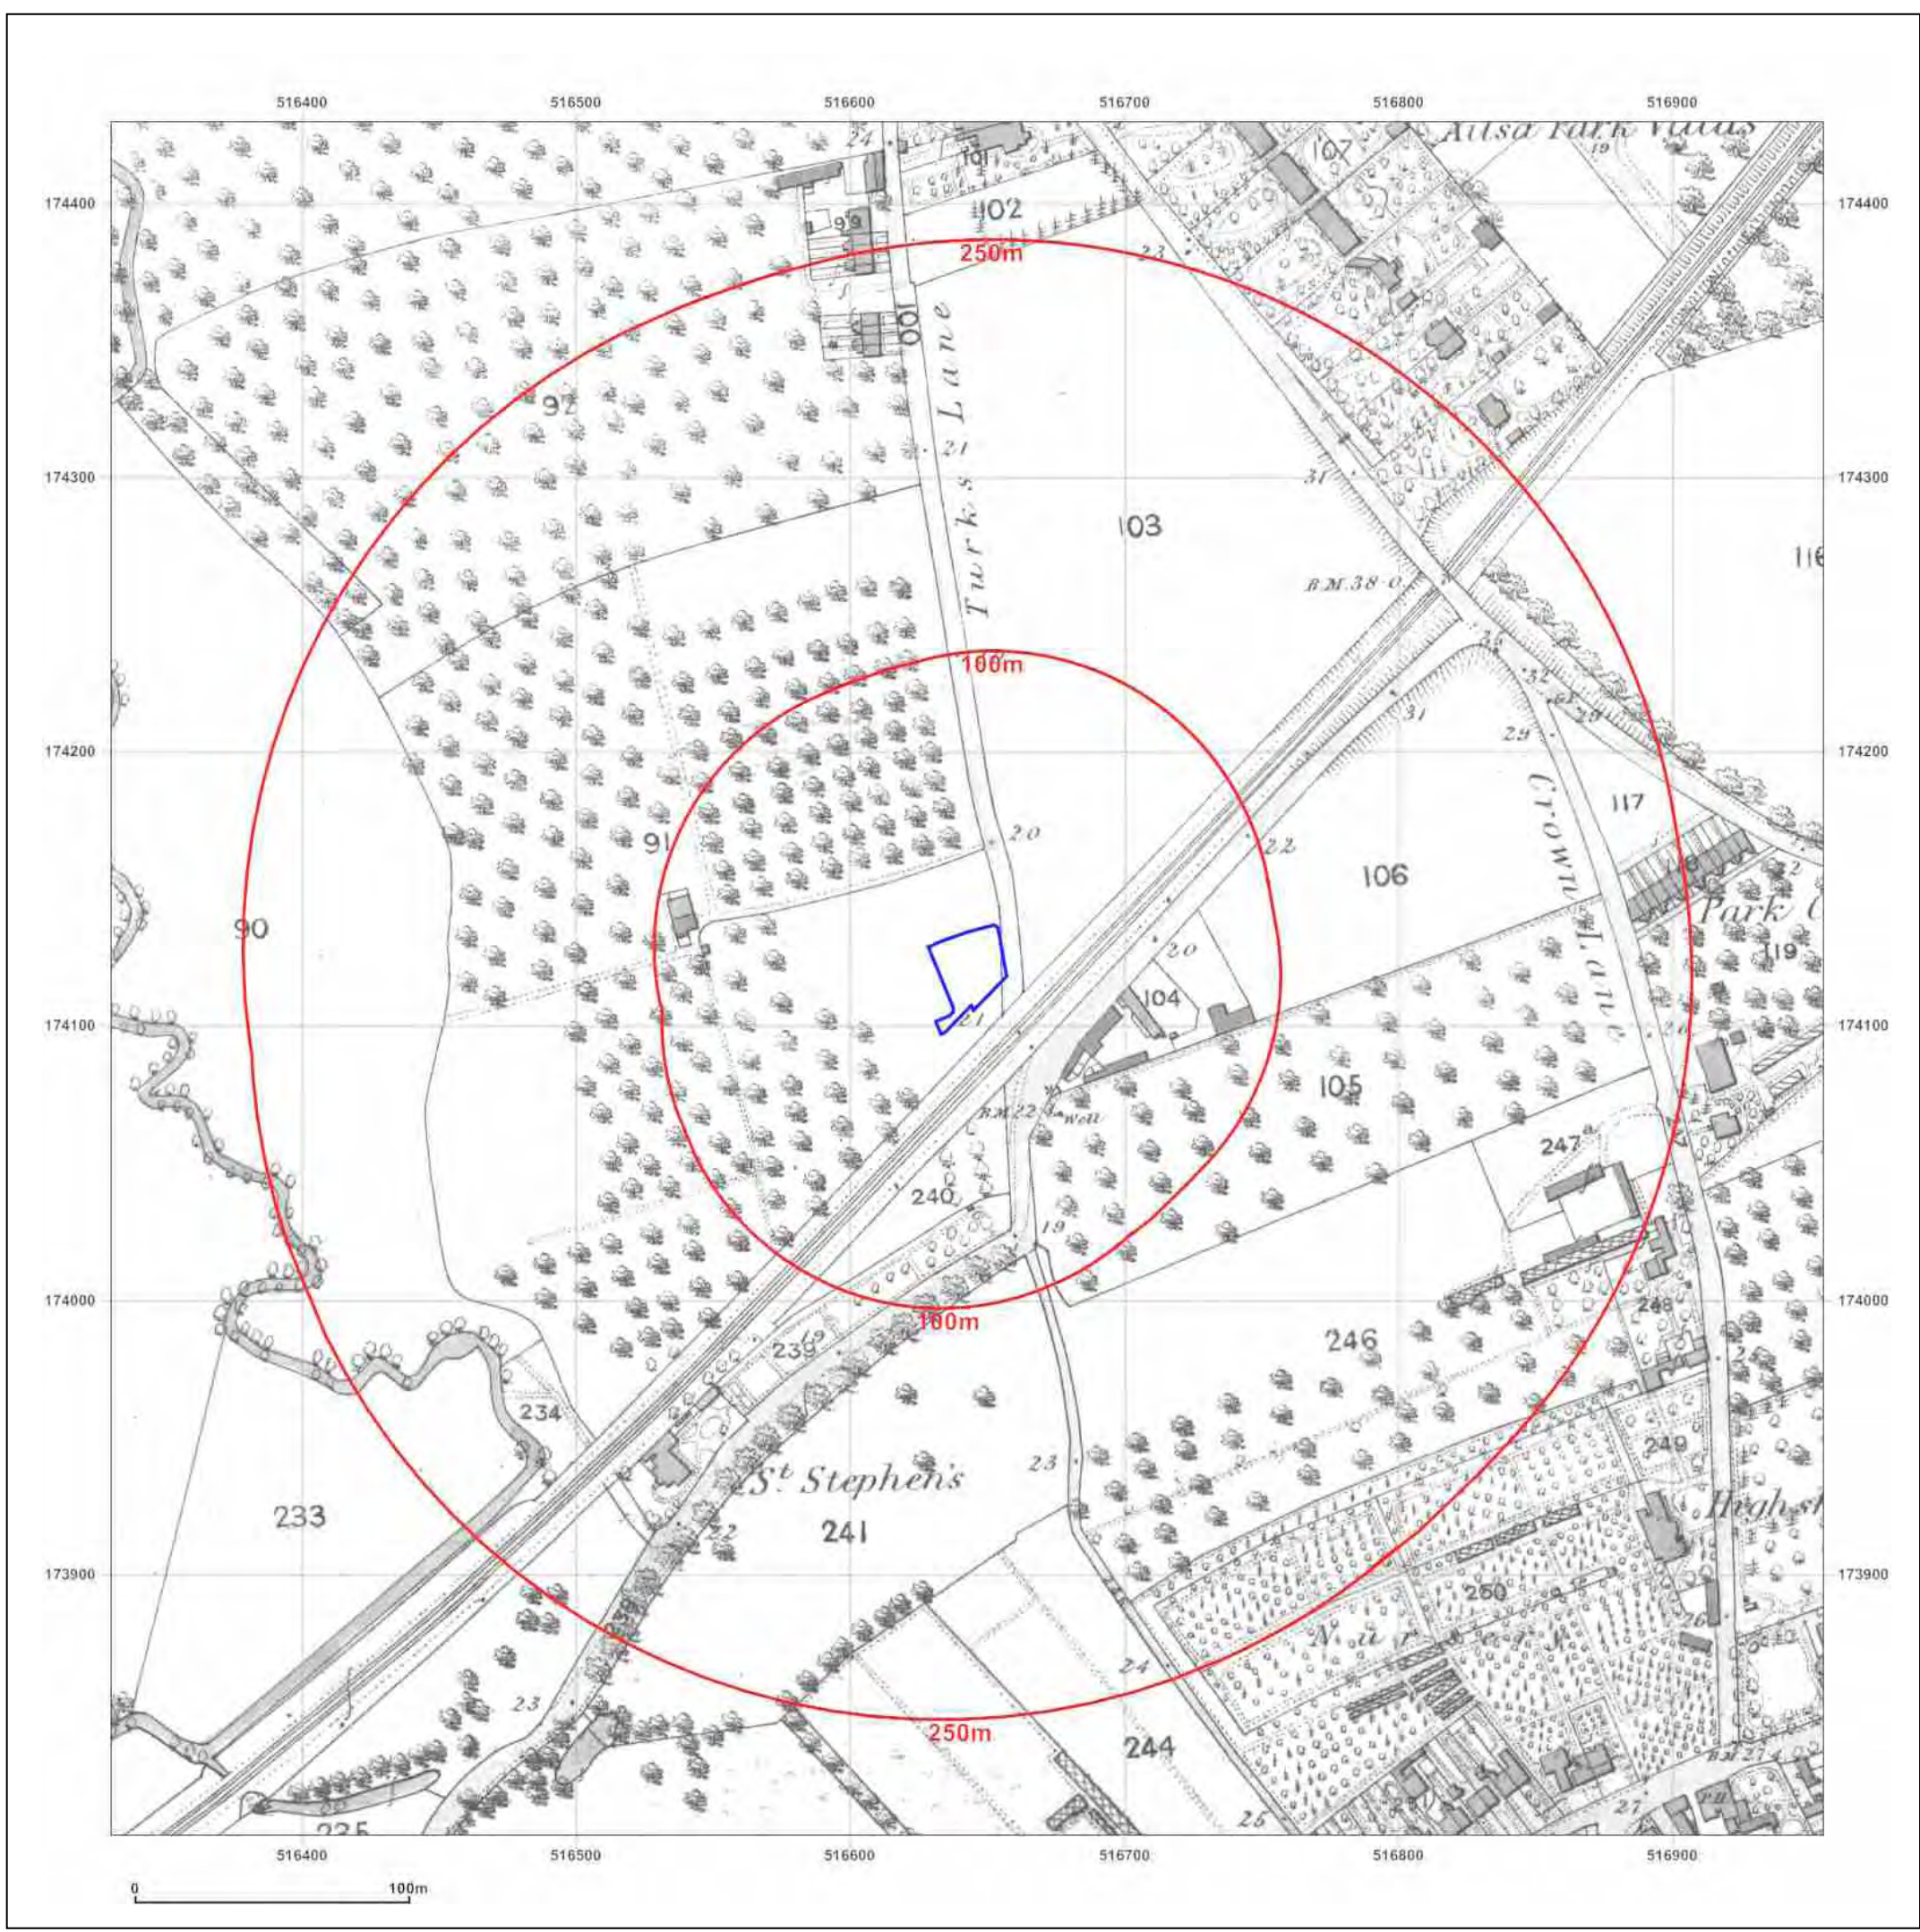

Produced by
Groundsure Insights
T: 08444 159000
E: info@groundsure.com
W: www.groundsure.com

© Crown copyright and database rights 2018 Ordnance Survey 100035207

Production date: 07 July 2020

Map legend available at:
www.groundsure.com/sites/default/files/groundsure_legend.pdf