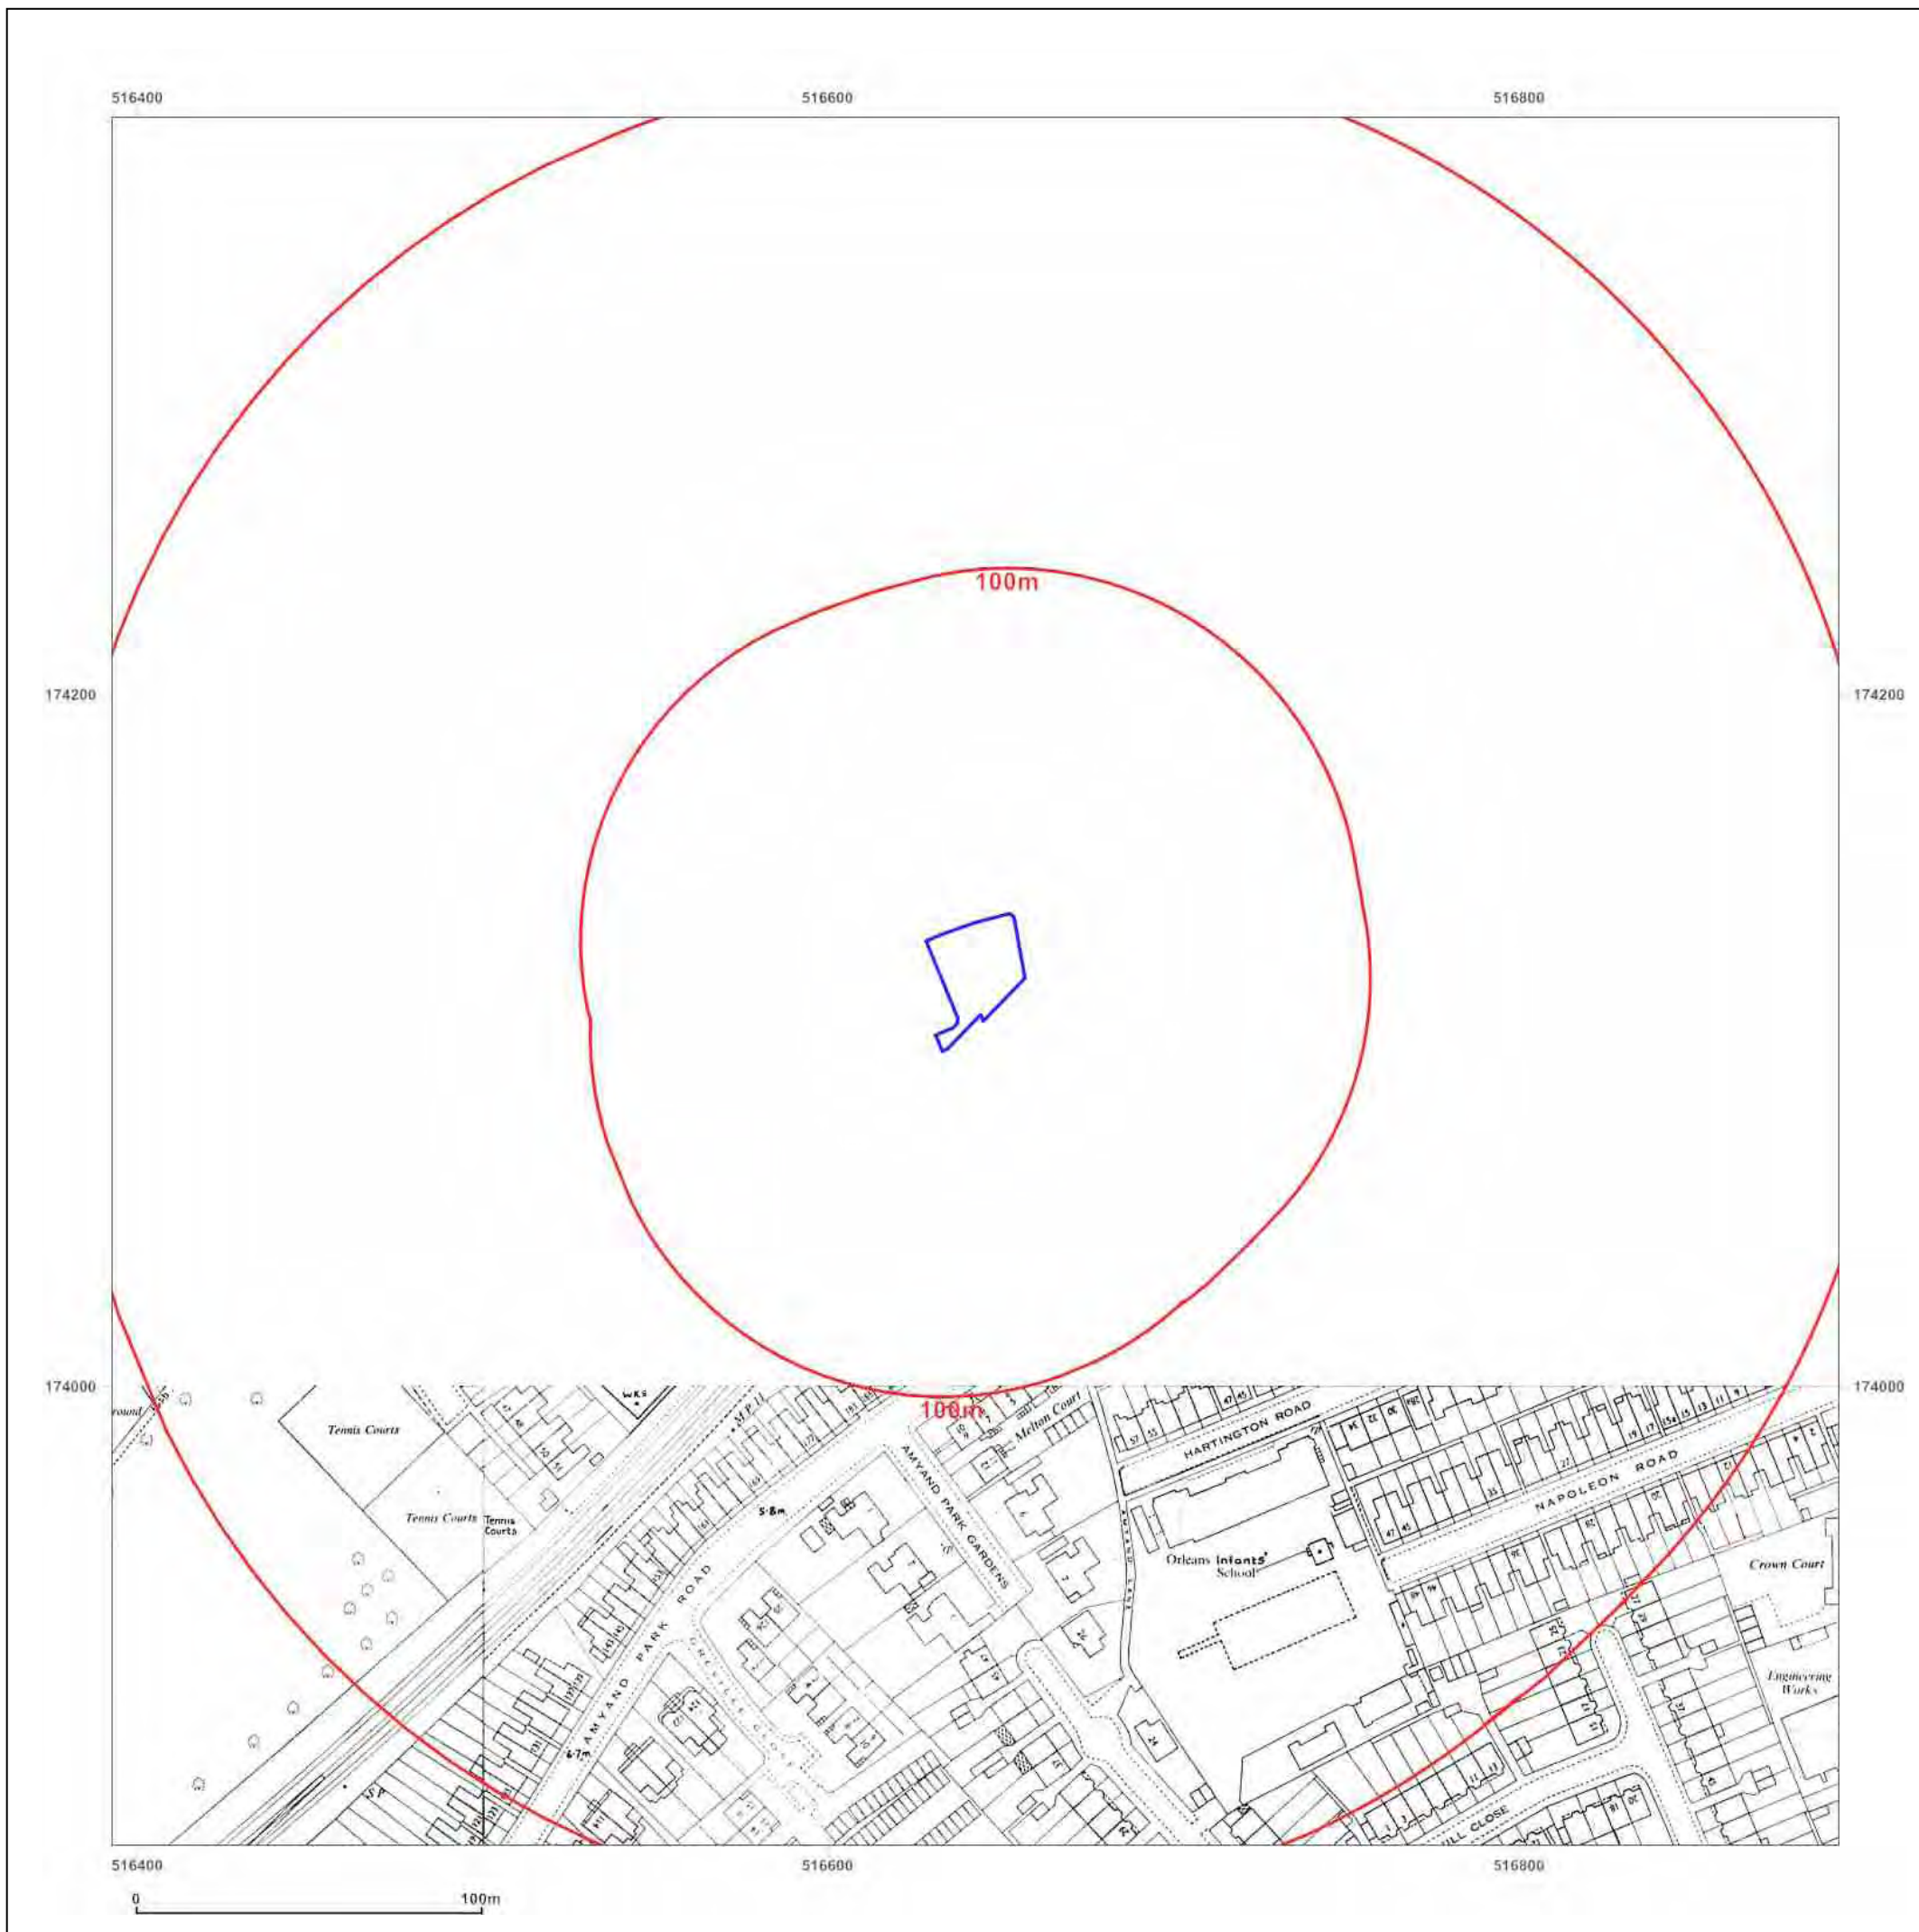

Site Details:

CAR PARK AT ST MARGARETS
BUSINESS CENTRE,
GODSTONE ROAD, ST
MARGARETS, TW1 1JS

Client Ref: P20-2043
Report Ref: GS-6850665
Grid Ref: 516642, 174117

Map Name: National Grid

Map date: 1979-1980

Scale: 1:1,250

Printed at: 1:2,000

Surveyed N/A Revised N/A Edition N/A Copyright 1980 Levelled 1957	Surveyed 1979 Revised 1979 Edition N/A Copyright 1979 Levelled N/A

Produced by
Groundsure Insights
T: 08444 159000
E: info@groundsure.com
W: www.groundsure.com

© Crown copyright and database rights 2018 Ordnance Survey 100035207

Production date: 07 July 2020

Map legend available at:
www.groundsure.com/sites/default/files/groundsure_legend.pdf