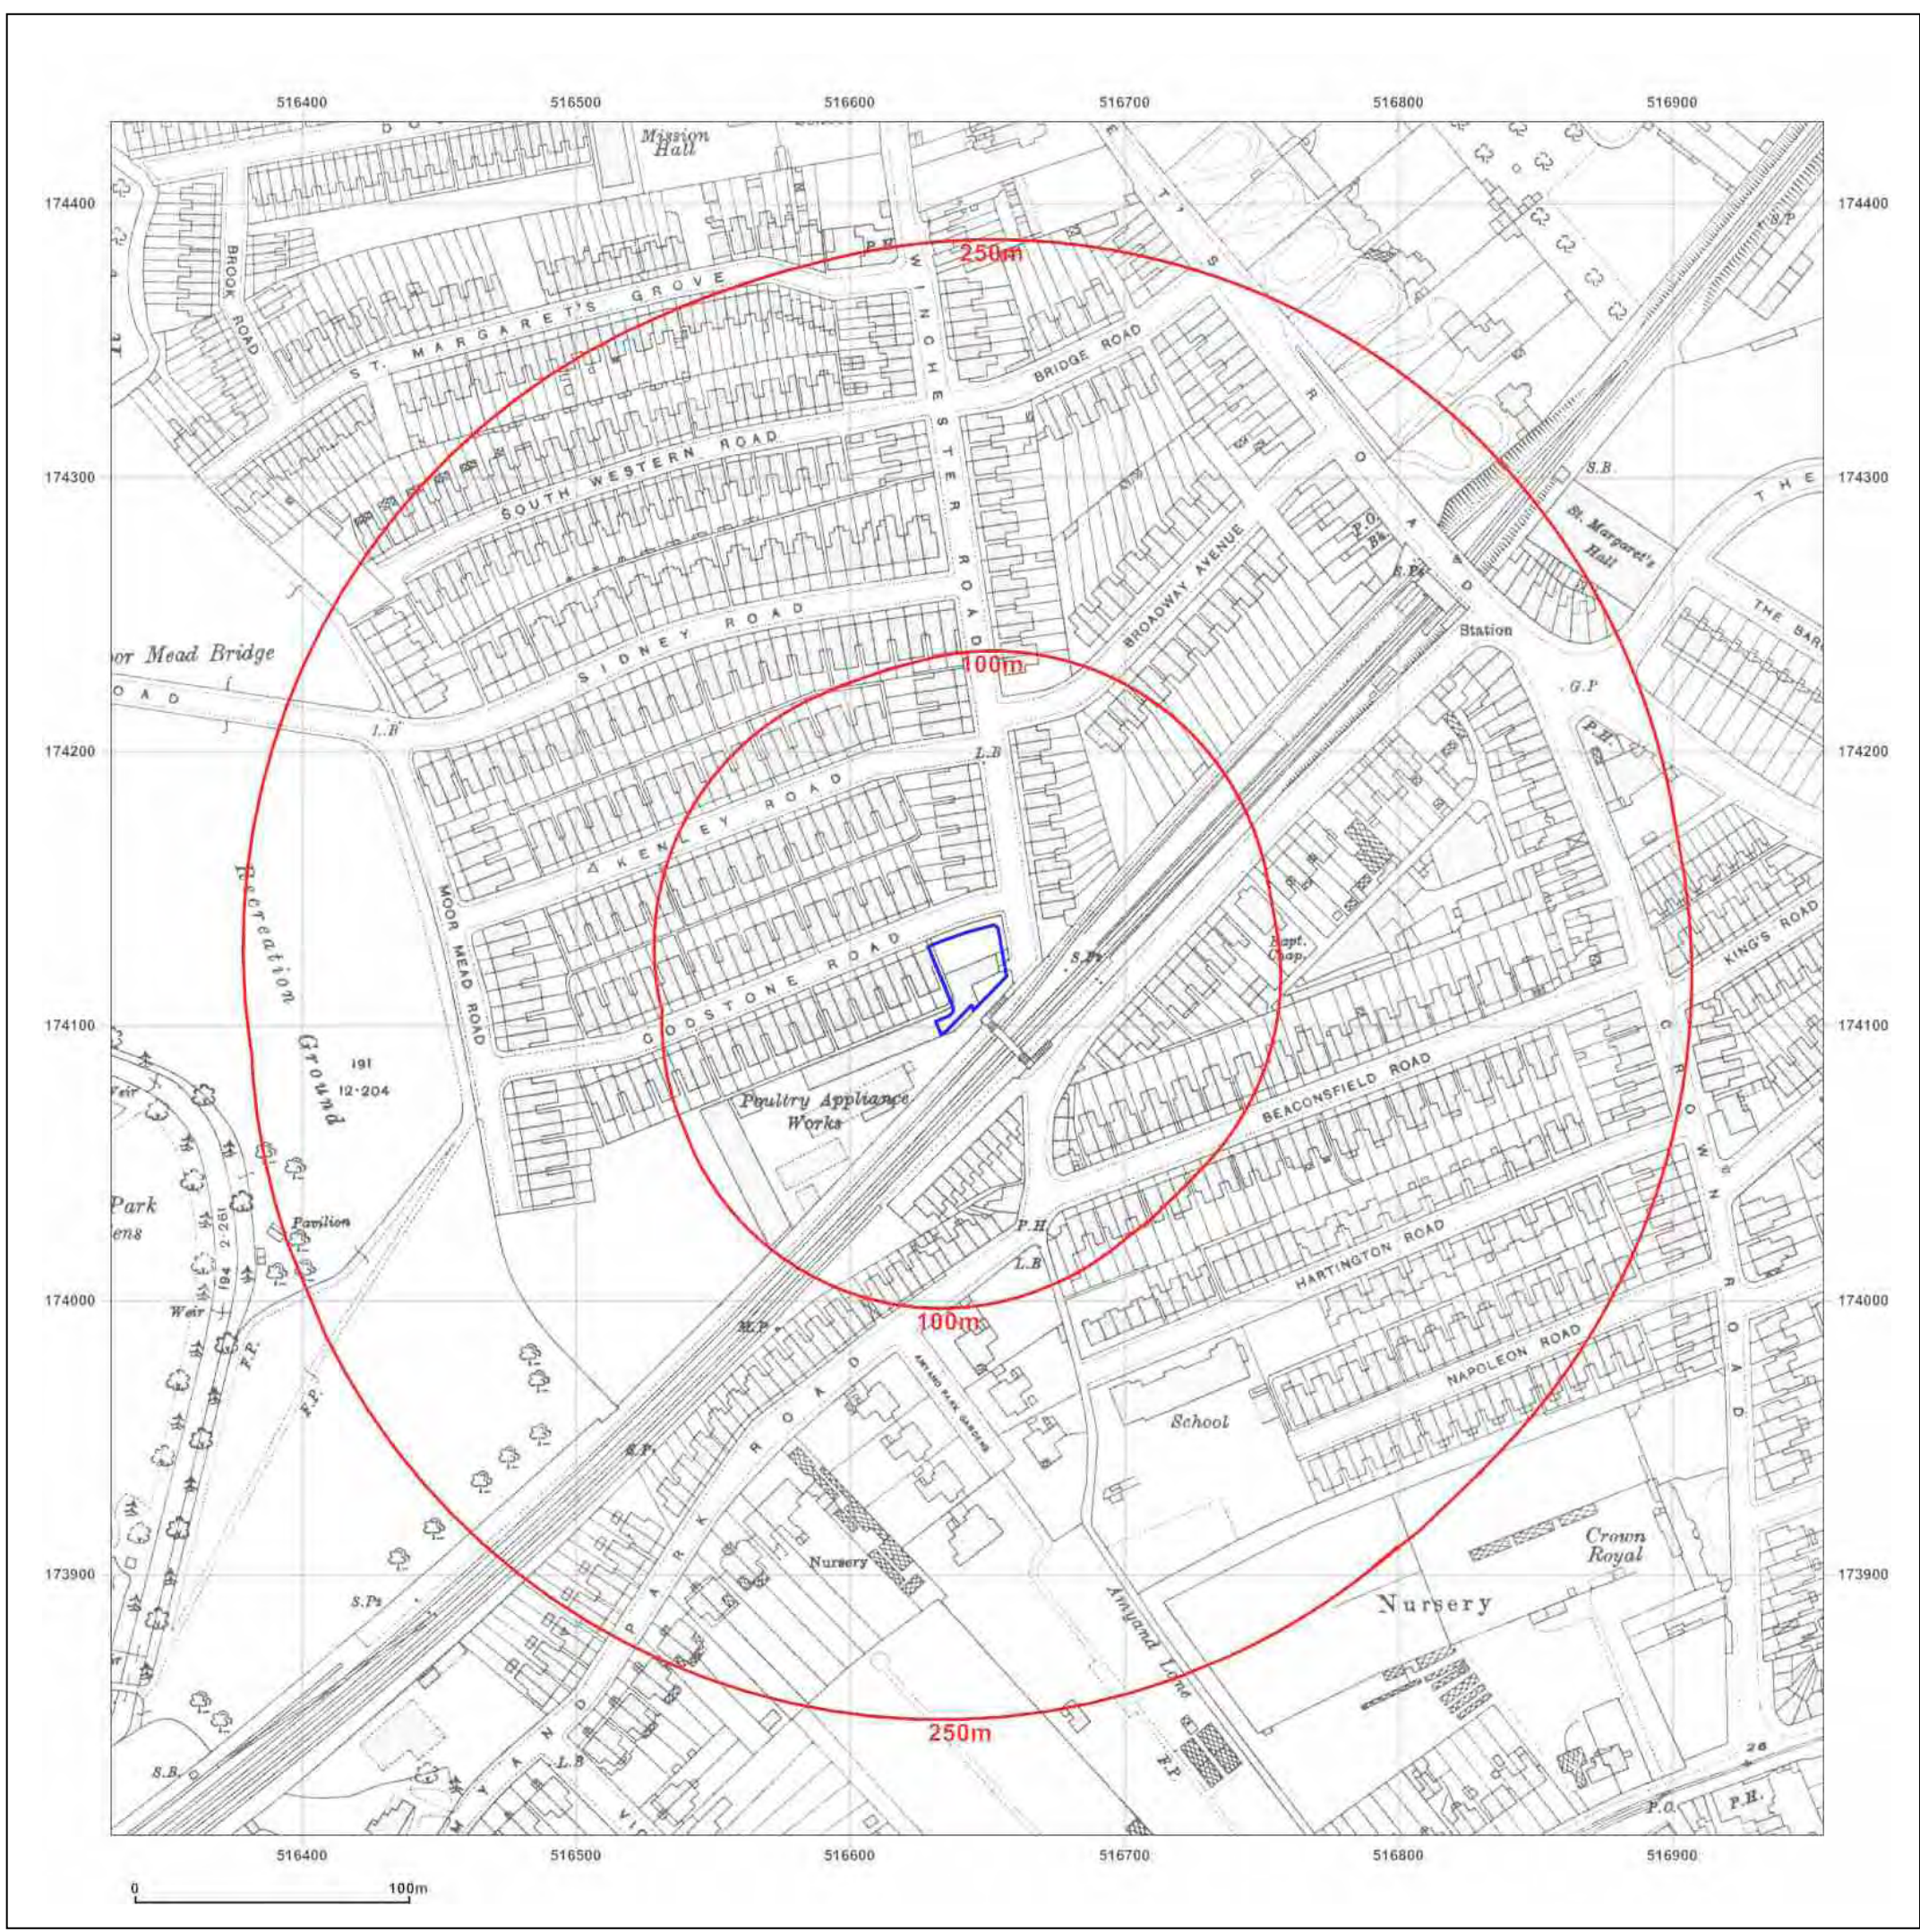

Produced by
Groundsure Insights
T: 08444 159000
E: info@groundsure.com
W: www.groundsure.com

© Crown copyright and database rights 2018 Ordnance Survey 100035207

Production date: 07 July 2020

Map legend available at:
www.groundsure.com/sites/default/files/groundsure_legend.pdf