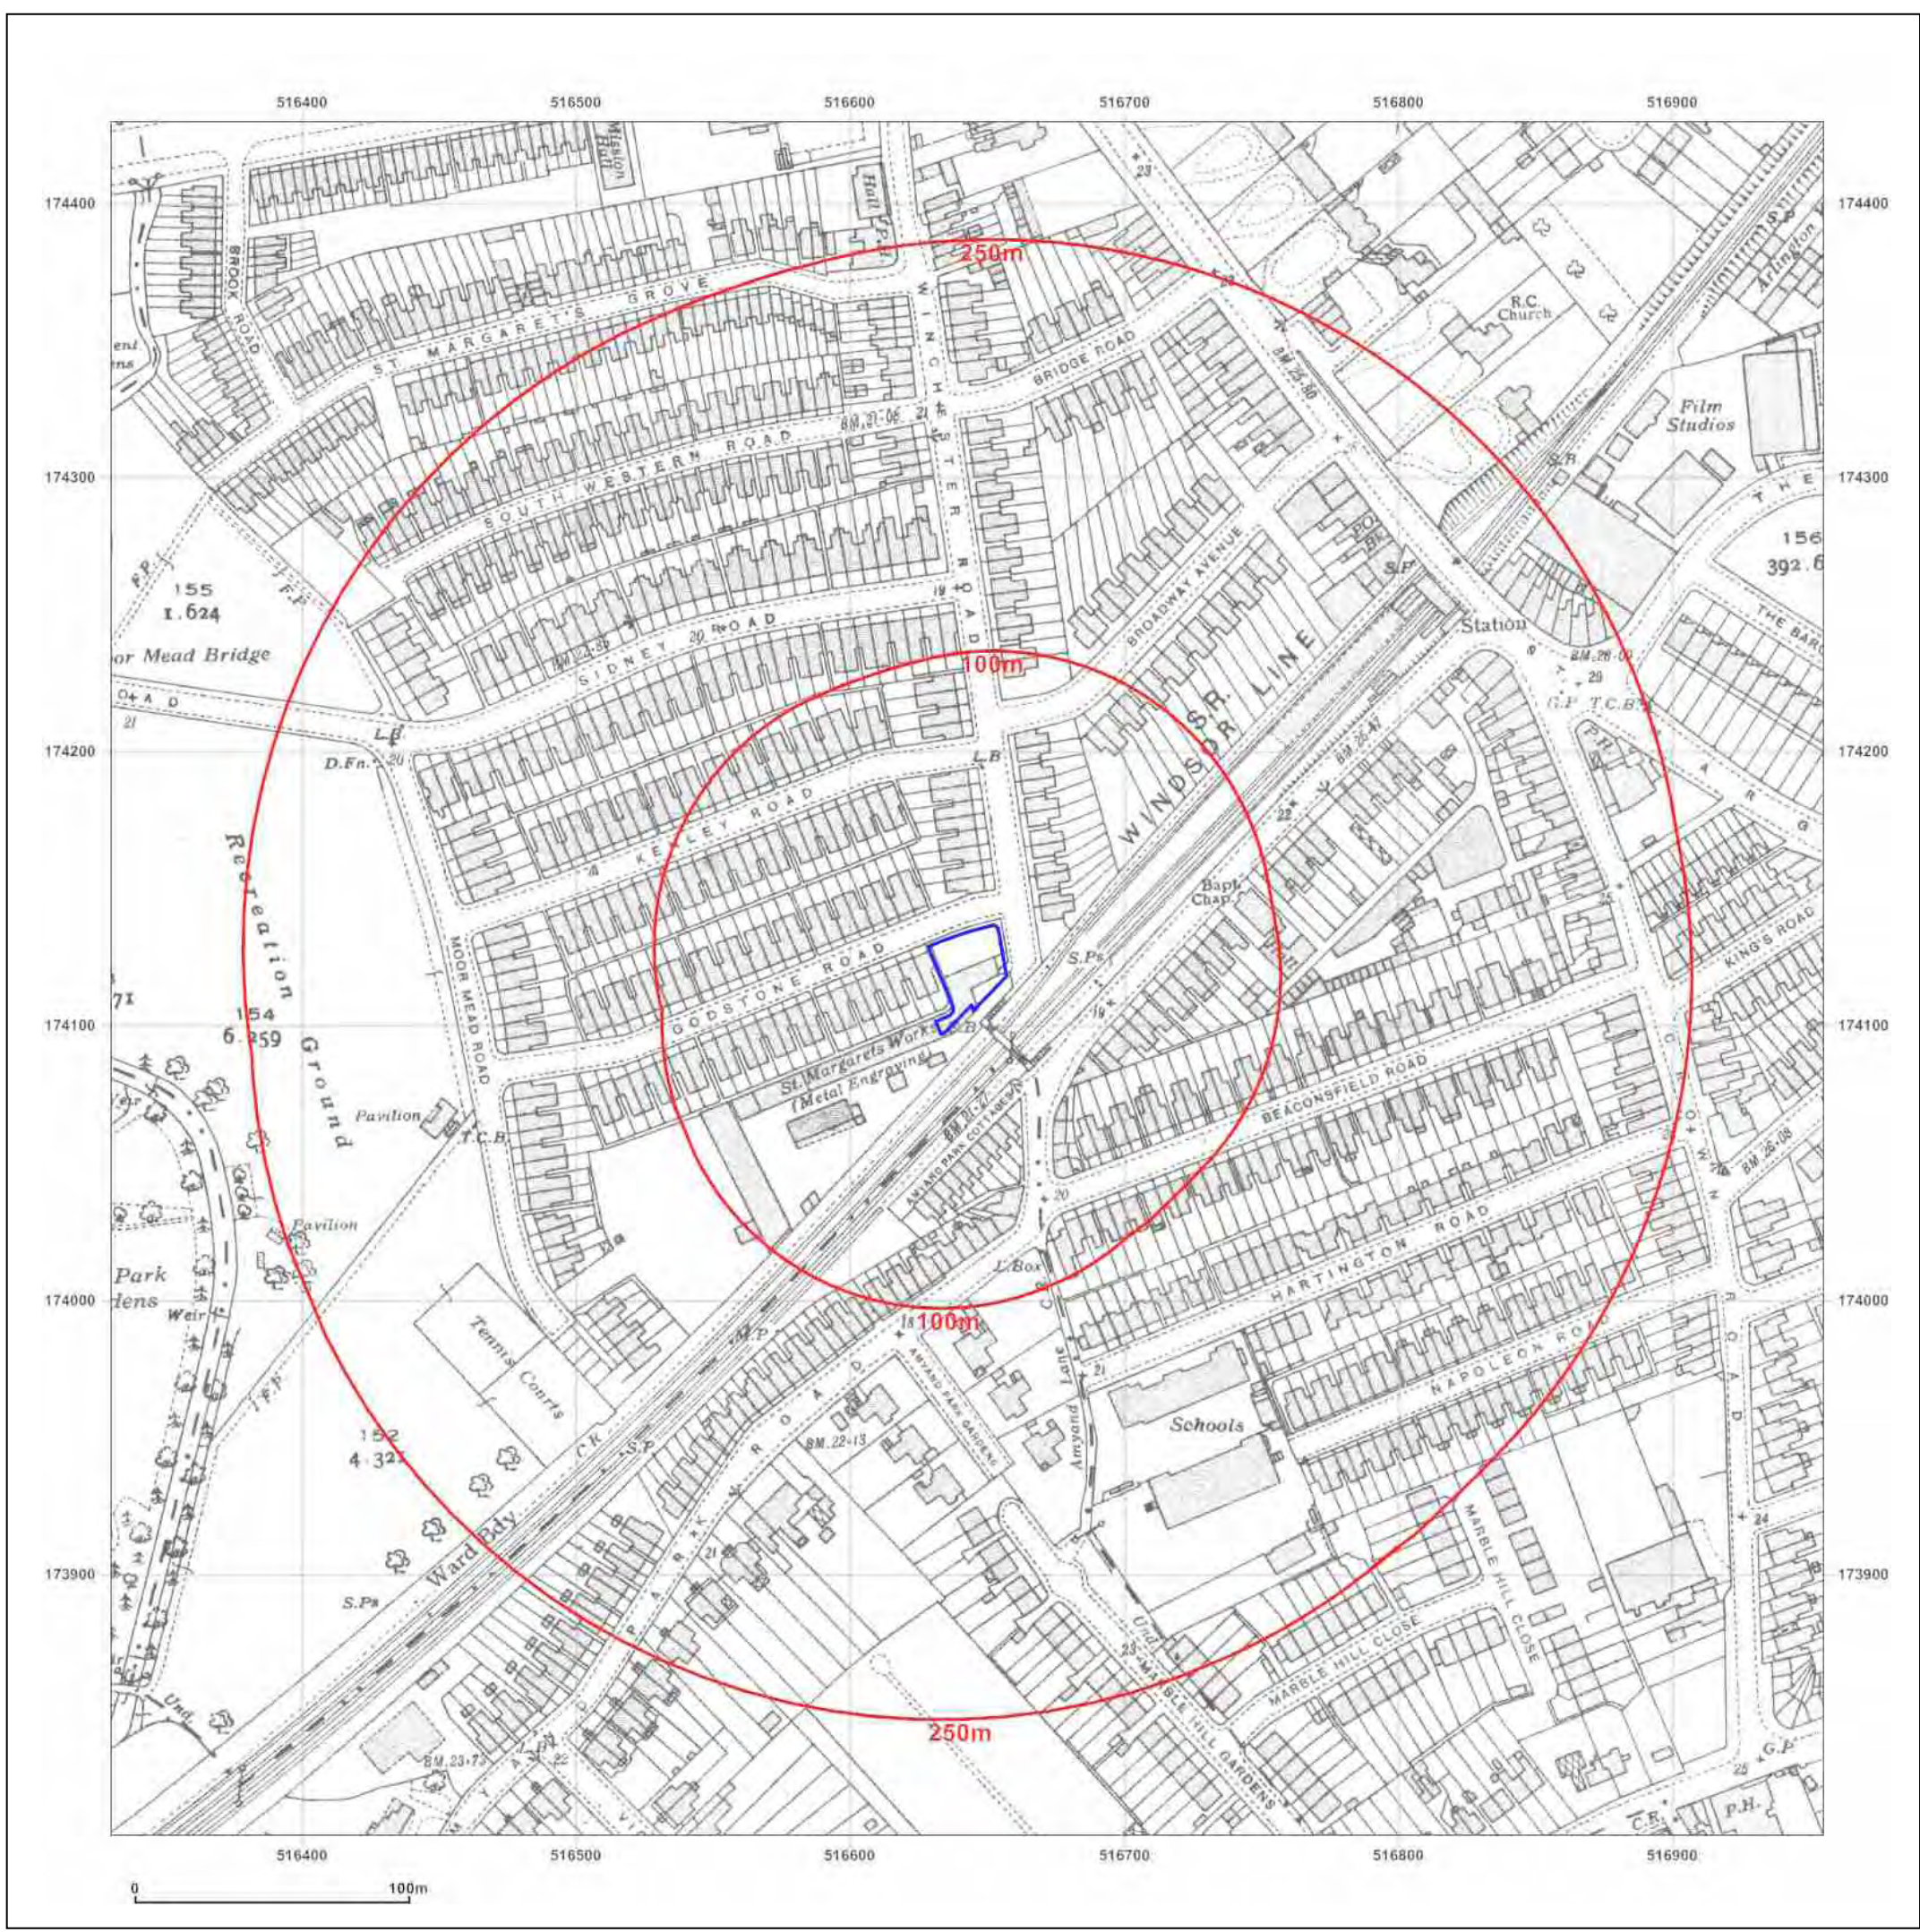

Produced by
Groundsure Insights
T: 08444 159000
E: info@groundsure.com
W: www.groundsure.com

© Crown copyright and database rights 2018 Ordnance Survey 100035207

Production date: 07 July 2020

Map legend available at:
www.groundsure.com/sites/default/files/groundsure_legend.pdf