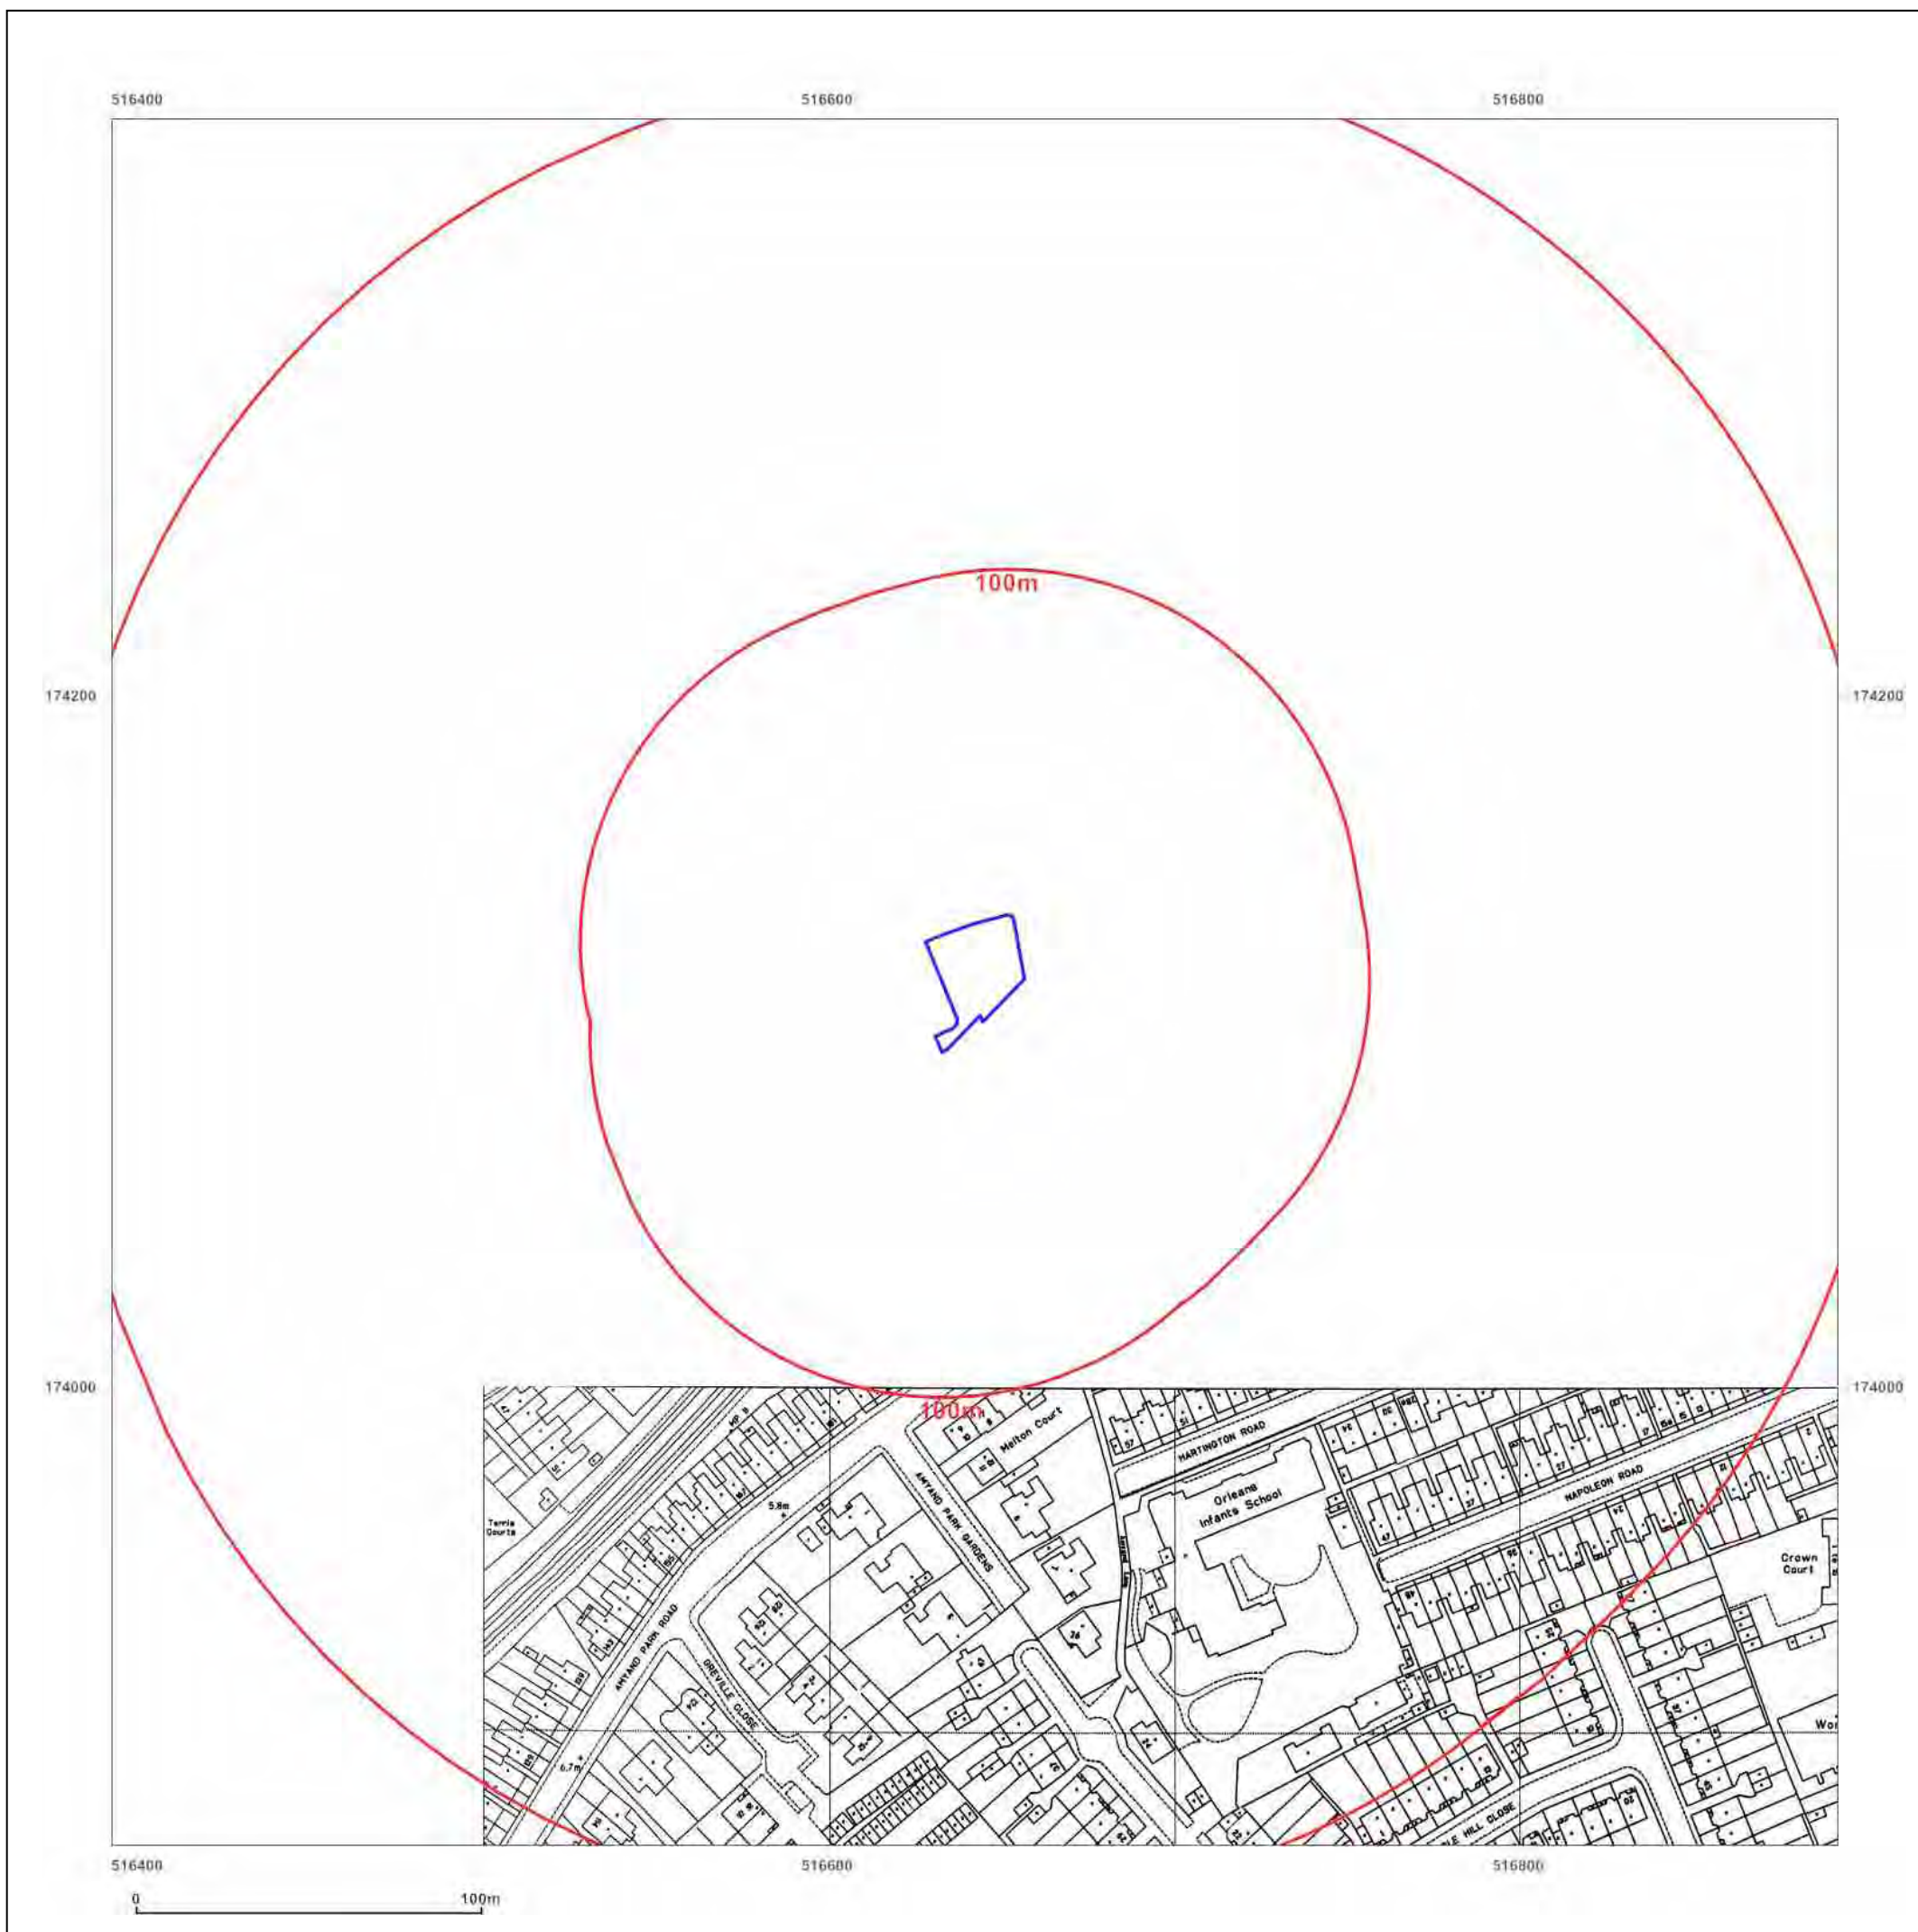

Site Details:

CAR PARK AT ST MARGARETS
BUSINESS CENTRE,
GODSTONE ROAD, ST
MARGARETS, TW1 1JS

Client Ref: P20-2043
Report Ref: GS-6850665
Grid Ref: 516642, 174117

Map Name: National Grid

Map date: 1992

Scale: 1:1,250

Printed at: 1:2,000

Surveyed N/A
Revised N/A
Edition N/A
Copyright 1992
Levelled N/A

Produced by
Groundsure Insights
T: 08444 159000
E: info@groundsure.com
W: www.groundsure.com

© Crown copyright and database rights 2018 Ordnance Survey 100035207

Production date: 07 July 2020

Map legend available at:
www.groundsure.com/sites/default/files/groundsure_legend.pdf