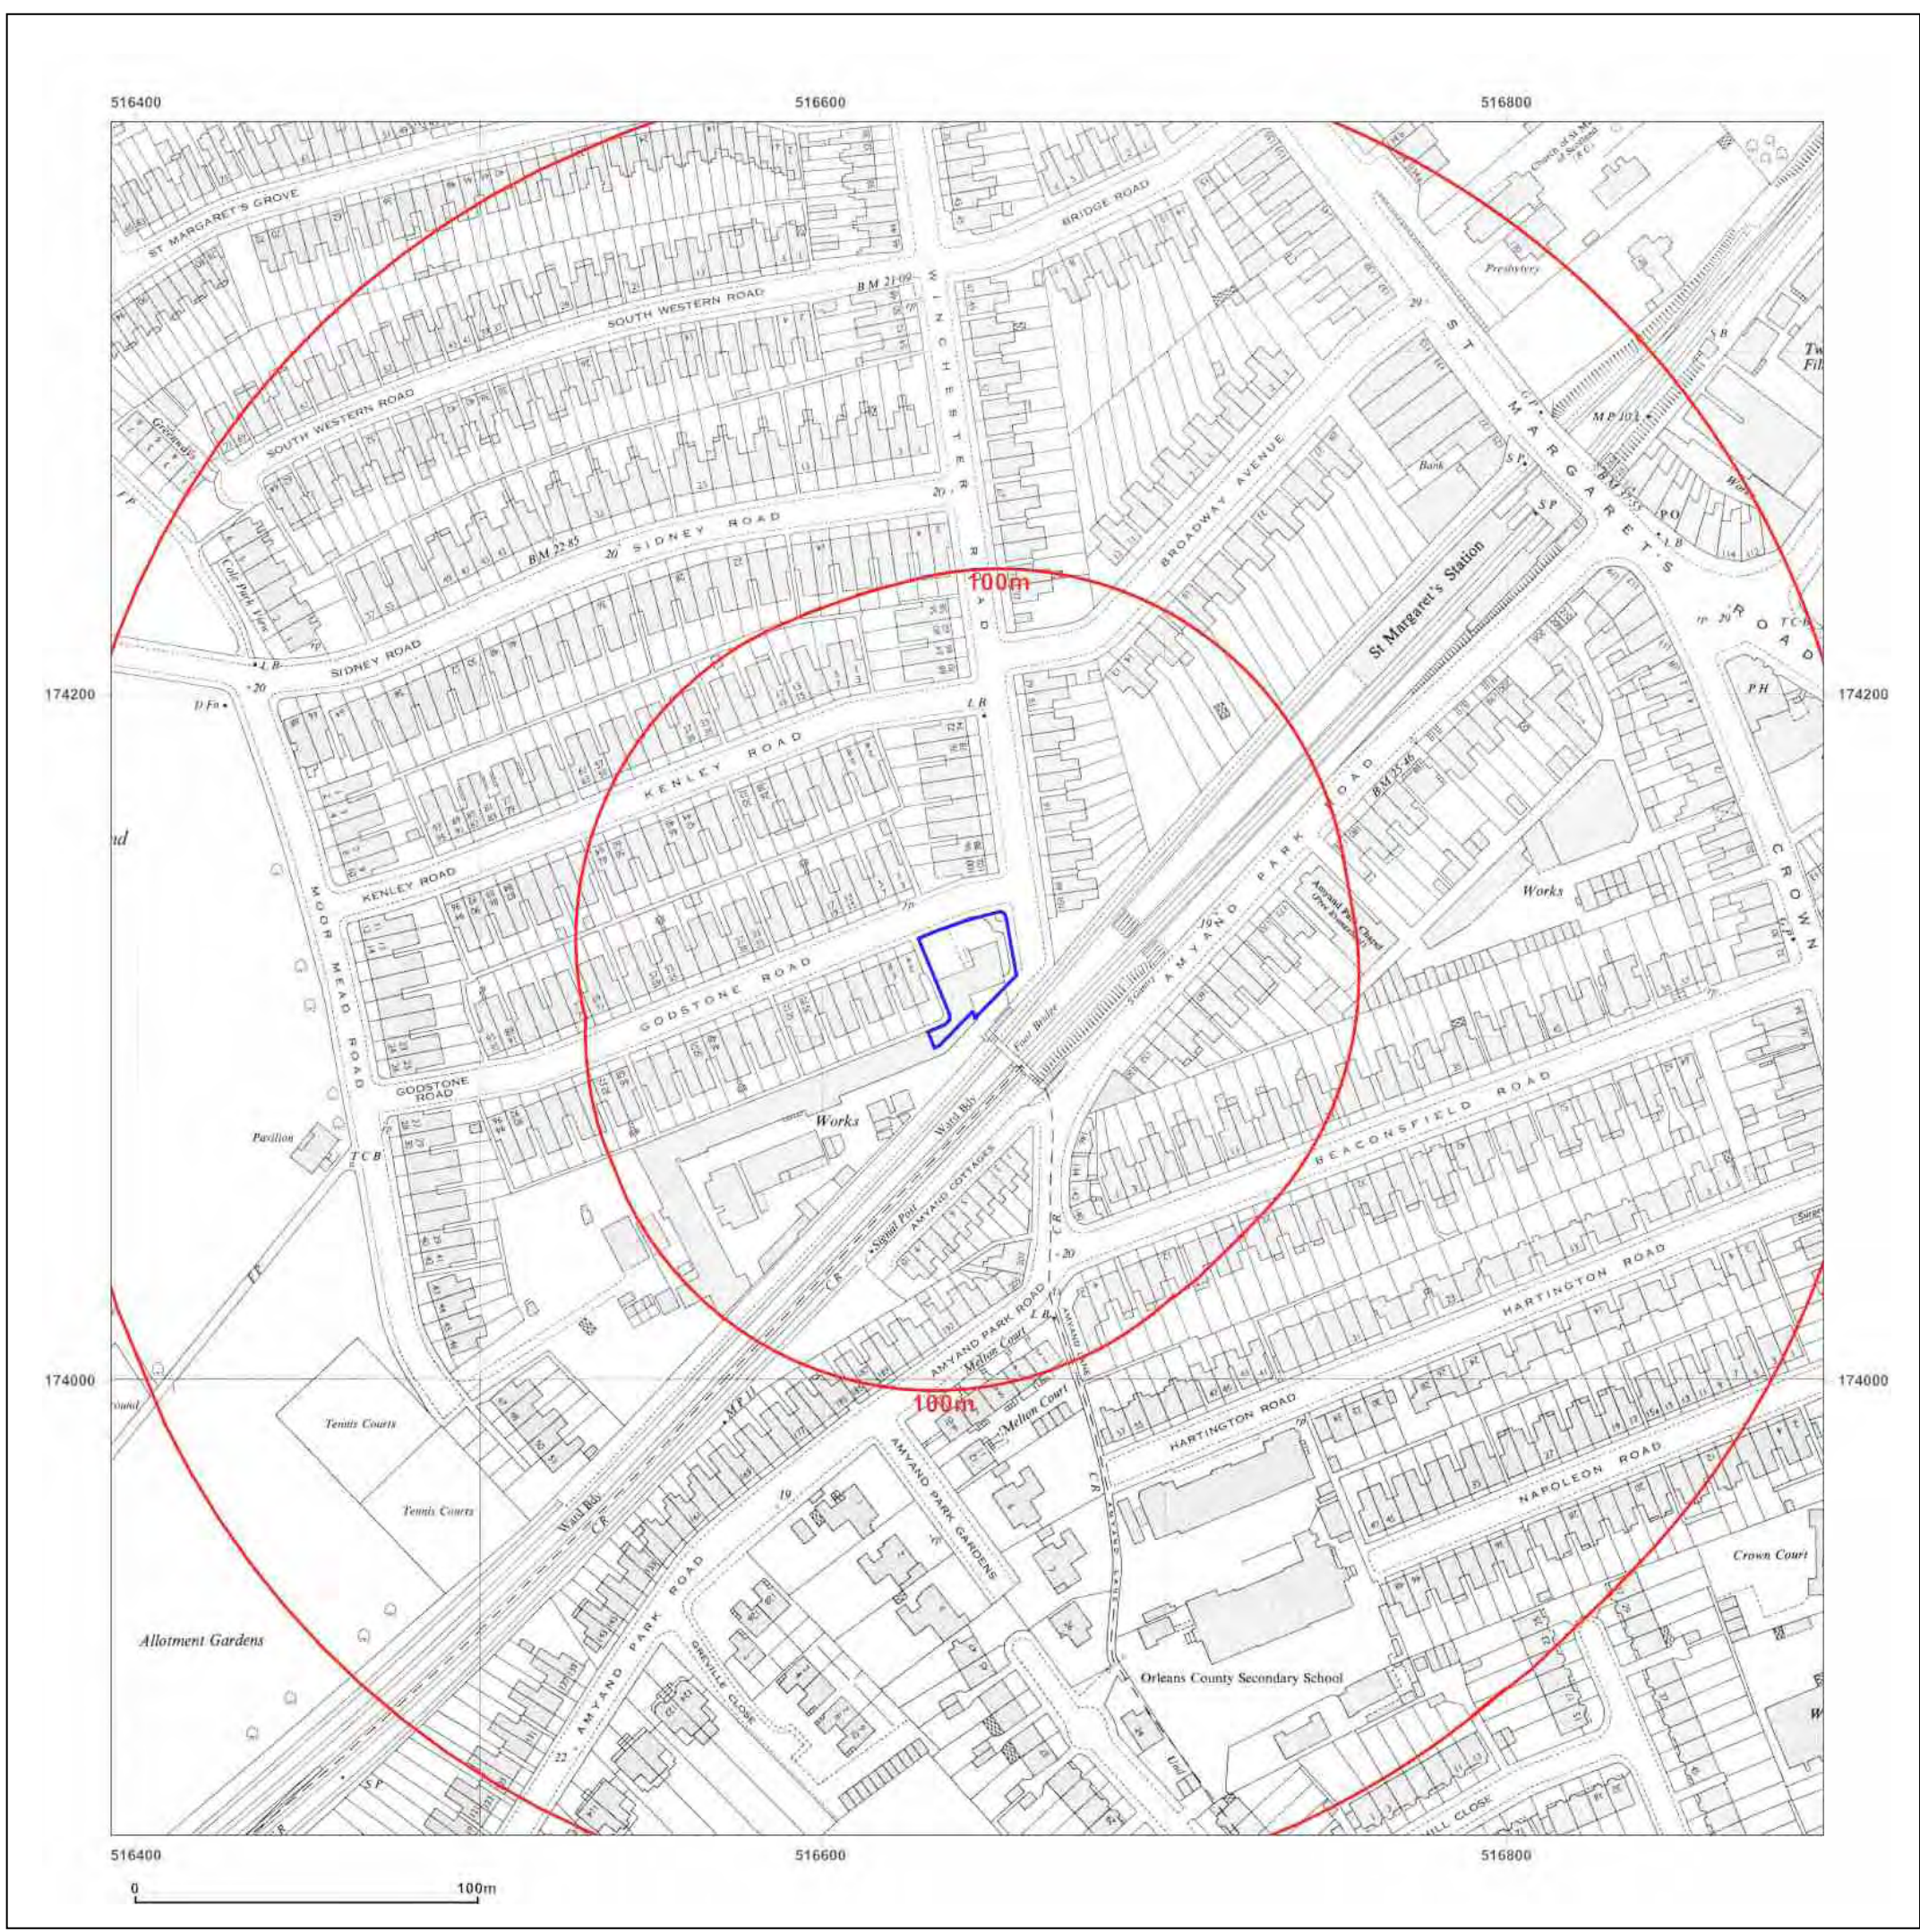

Site Details:

CAR PARK AT ST MARGARETS
BUSINESS CENTRE,
GODSTONE ROAD, ST
MARGARETS, TW1 1JS

Client Ref: P20-2043
Report Ref: GS-6850665
Grid Ref: 516642, 174117

Map Name: National Grid

Map date: 1959-1960

Scale: 1:1,250

Printed at: 1:2,000

Surveyed 1959 Revised 1959 Edition N/A Copyright 1960 Levelled 1957	Surveyed 1959 Revised 1959 Edition N/A Copyright 1960 Levelled 1959
Surveyed 1959 Revised 1959 Edition N/A Copyright 1959 Levelled 1957	Surveyed 1959 Revised 1959 Edition N/A Copyright 1959 Levelled 1957

Produced by
Groundsure Insights
T: 08444 159000
E: info@groundsure.com
W: www.groundsure.com

© Crown copyright and database rights 2018 Ordnance Survey 100035207

Production date: 07 July 2020

Map legend available at:
www.groundsure.com/sites/default/files/groundsure_legend.pdf