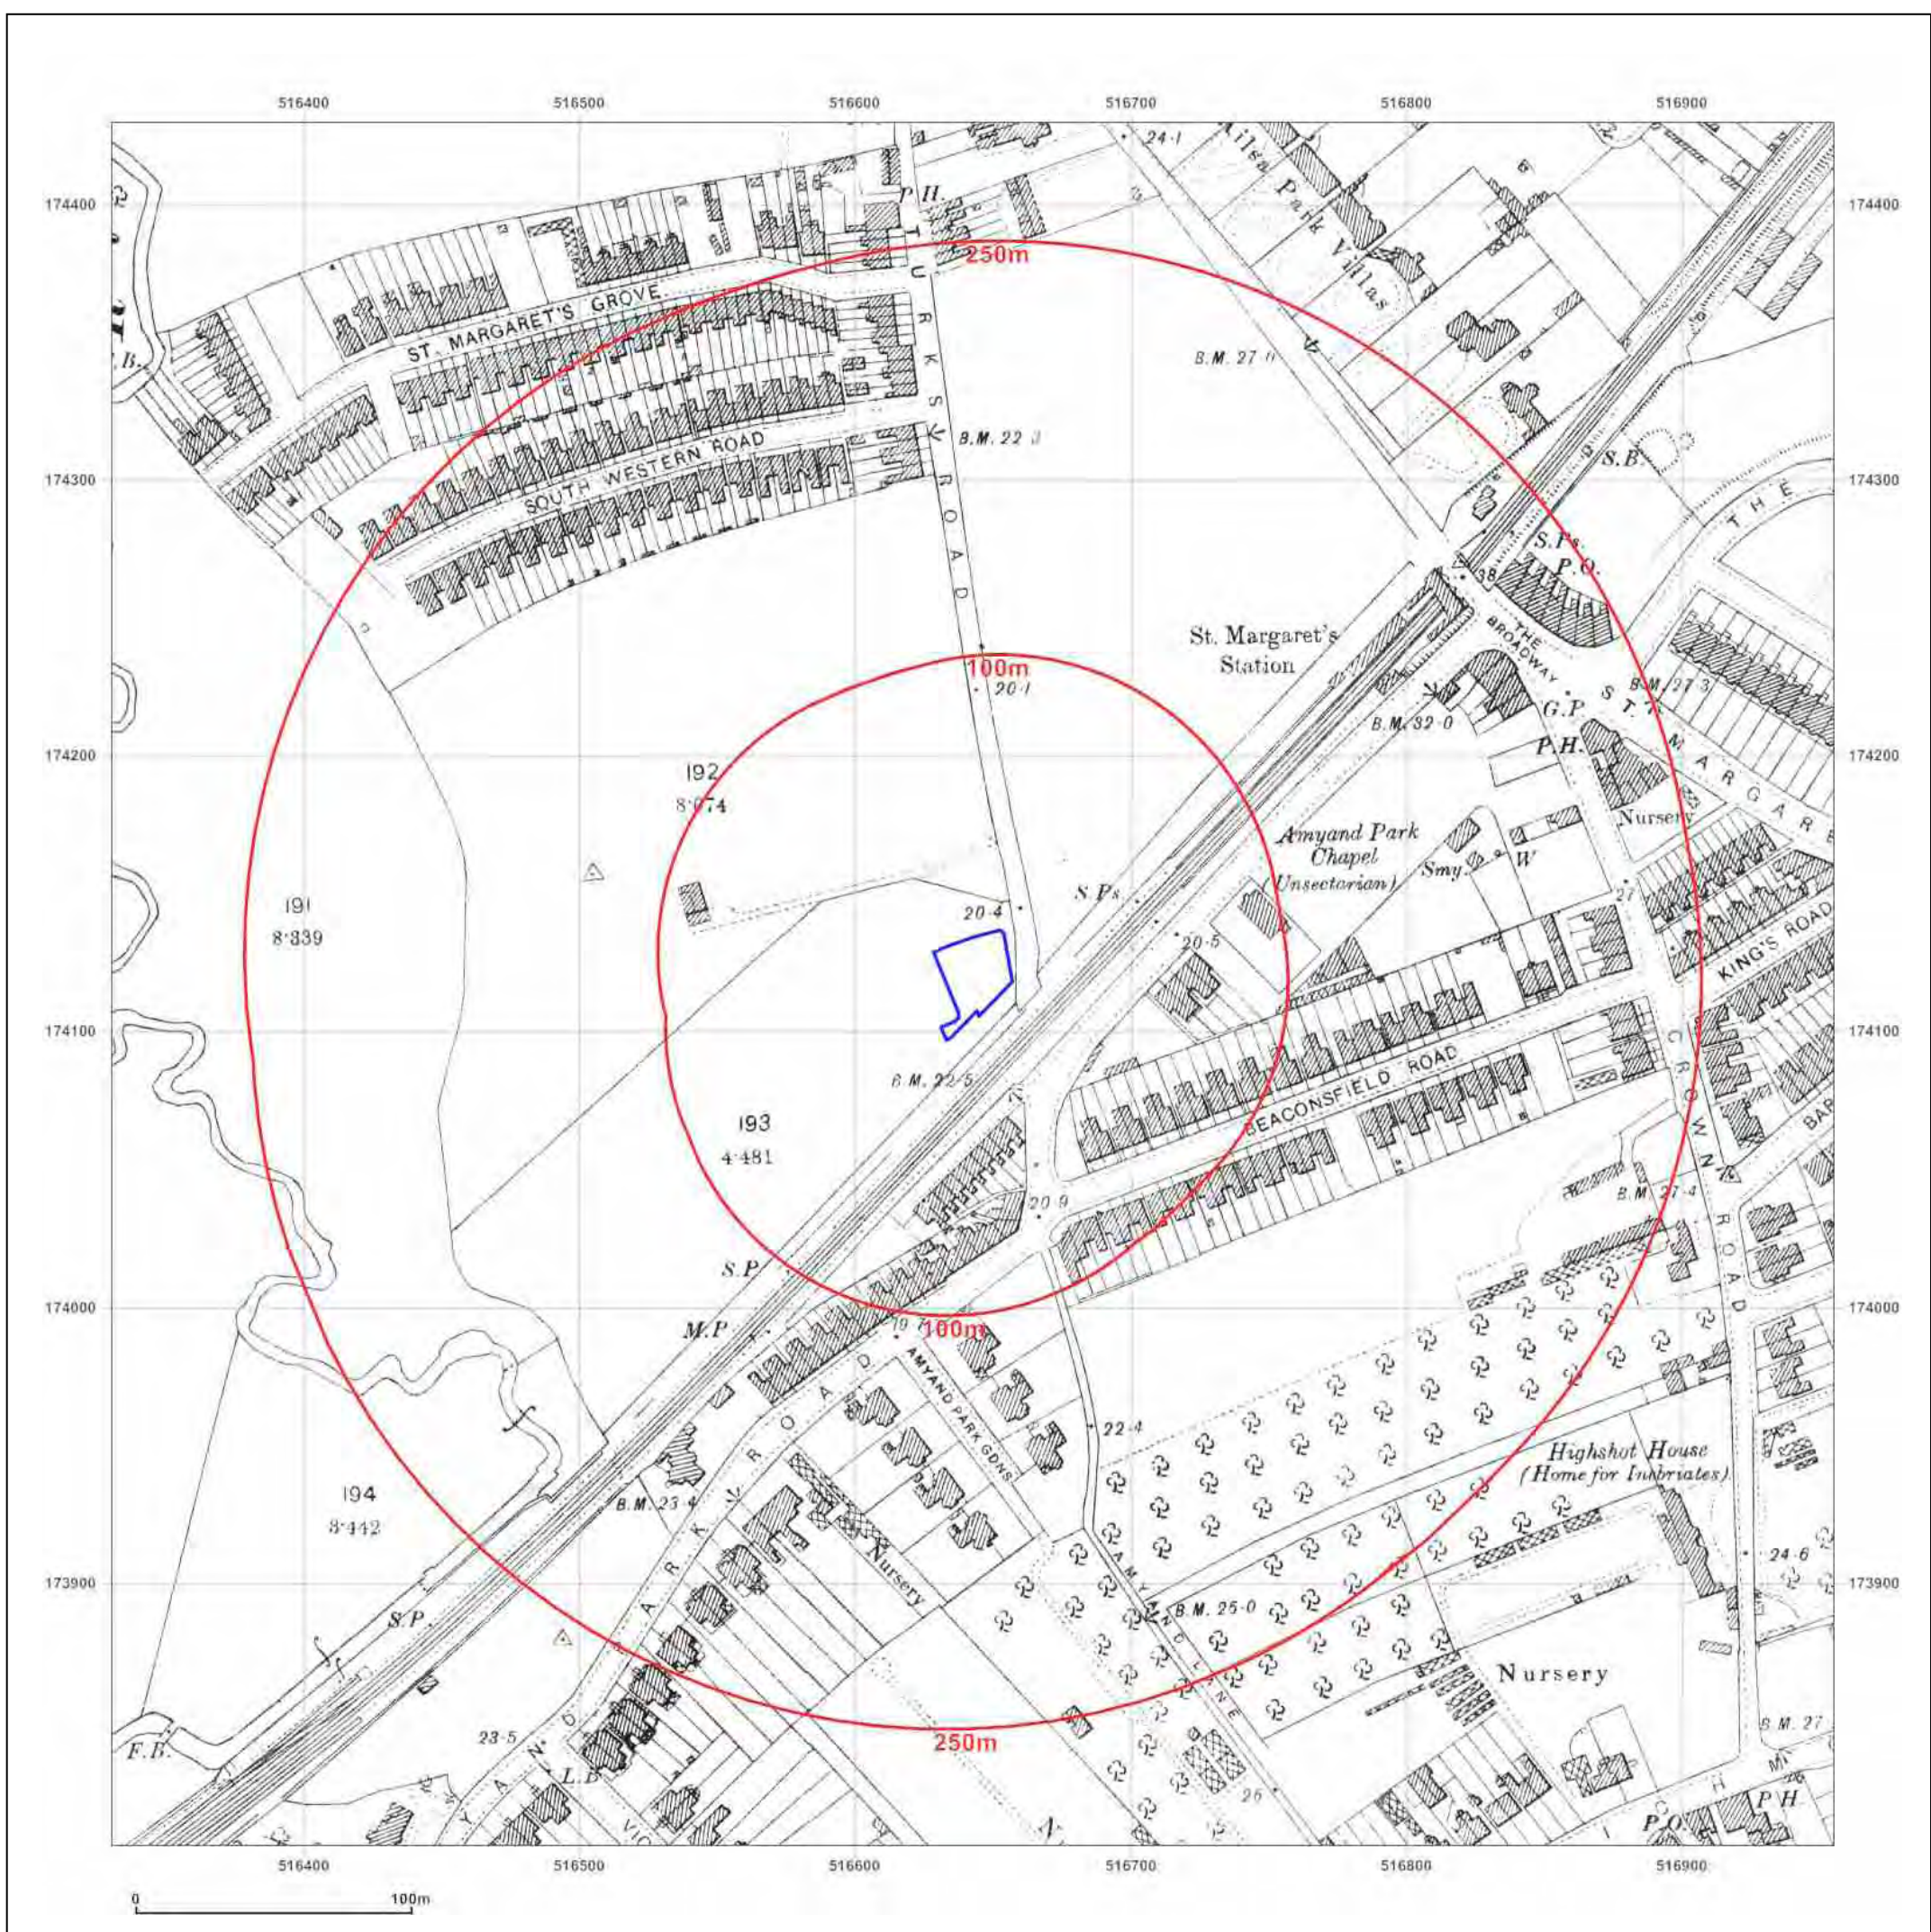

Produced by
Groundsure Insights
T: 08444 159000
E: info@groundsure.com
W: www.groundsure.com

© Crown copyright and database rights 2018 Ordnance Survey 100035207

Production date: 07 July 2020

Map legend available at:
www.groundsure.com/sites/default/files/groundsure_legend.pdf