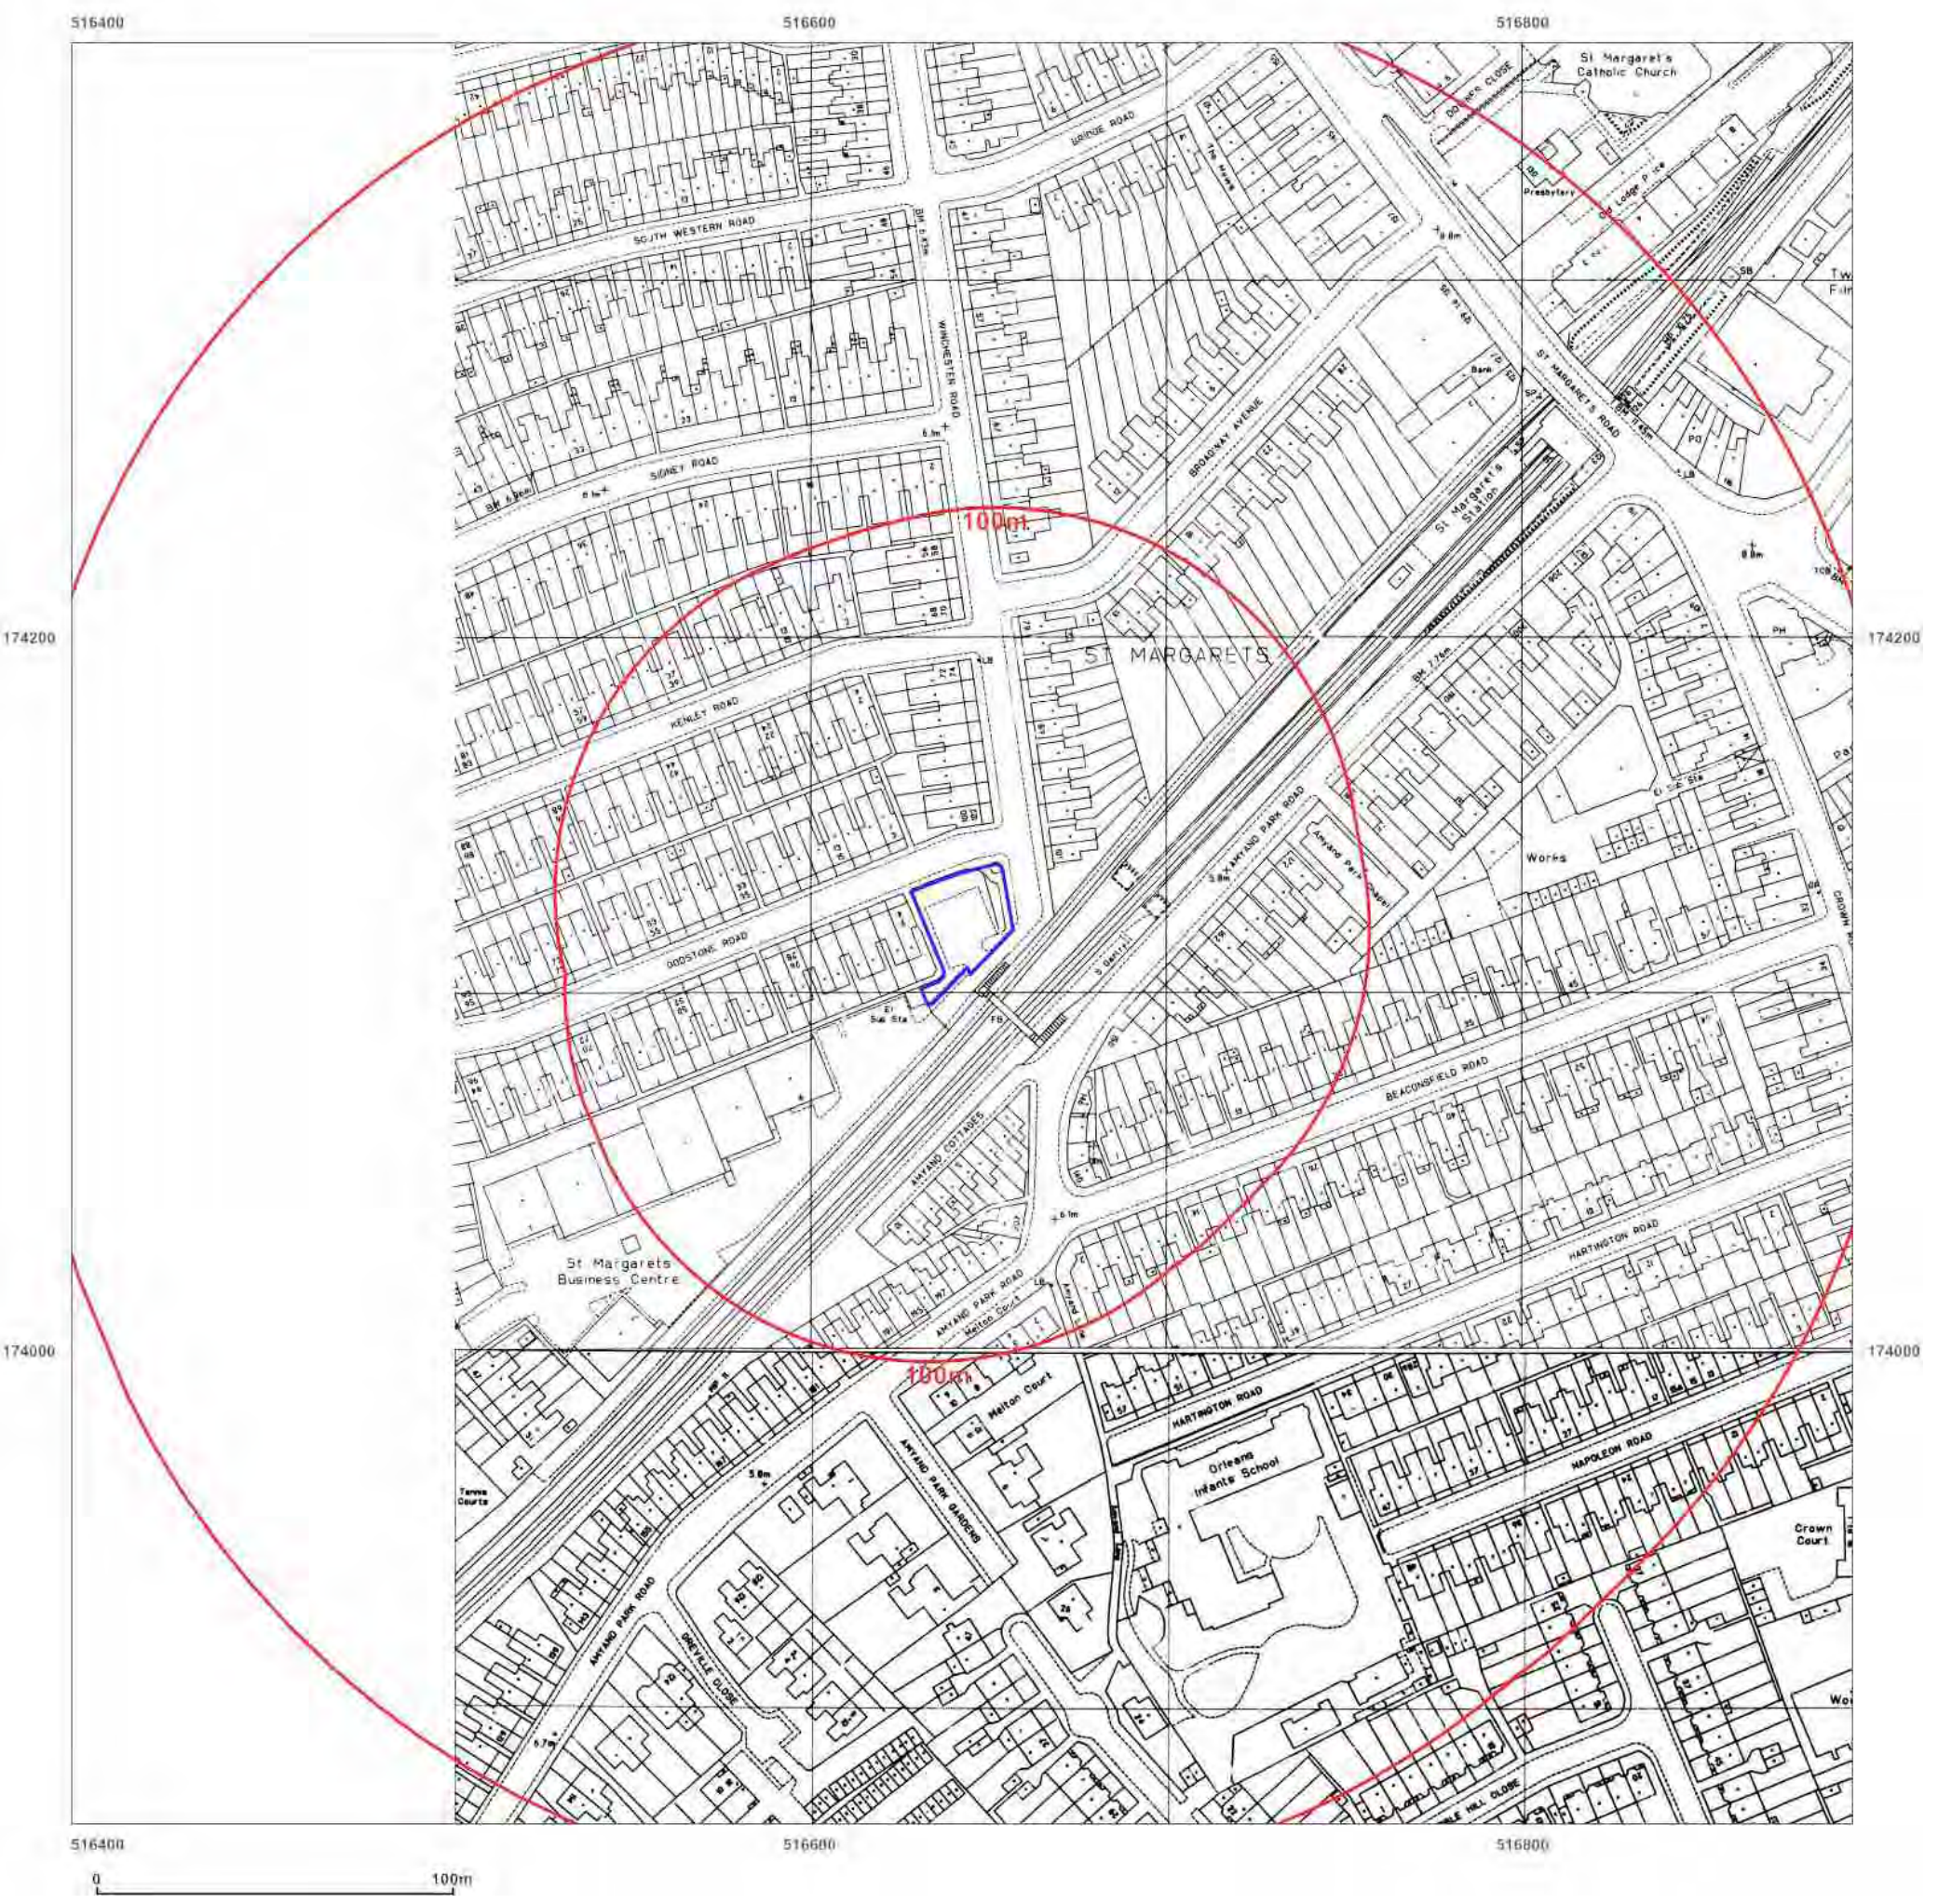

Site Details:

CAR PARK AT ST MARGARETS
BUSINESS CENTRE,
GODSTONE ROAD, ST
MARGARETS, TW1 1JS

Client Ref: P20-2043
Report Ref: GS-6850665
Grid Ref: 516642, 174117

Map Name: National Grid

Map date: 1991-1992

Scale: 1:1,250

Printed at: 1:2,000

Surveyed N/A Revised N/A Edition N/A Copyright 1991 Levelled N/A
Surveyed N/A Revised N/A Edition N/A Copyright 1992 Levelled N/A

Produced by
Groundsure Insights
T: 08444 159000
E: info@groundsure.com
W: www.groundsure.com

© Crown copyright and database rights 2018 Ordnance Survey 100035207

Production date: 07 July 2020

Map legend available at:
www.groundsure.com/sites/default/files/groundsure_legend.pdf