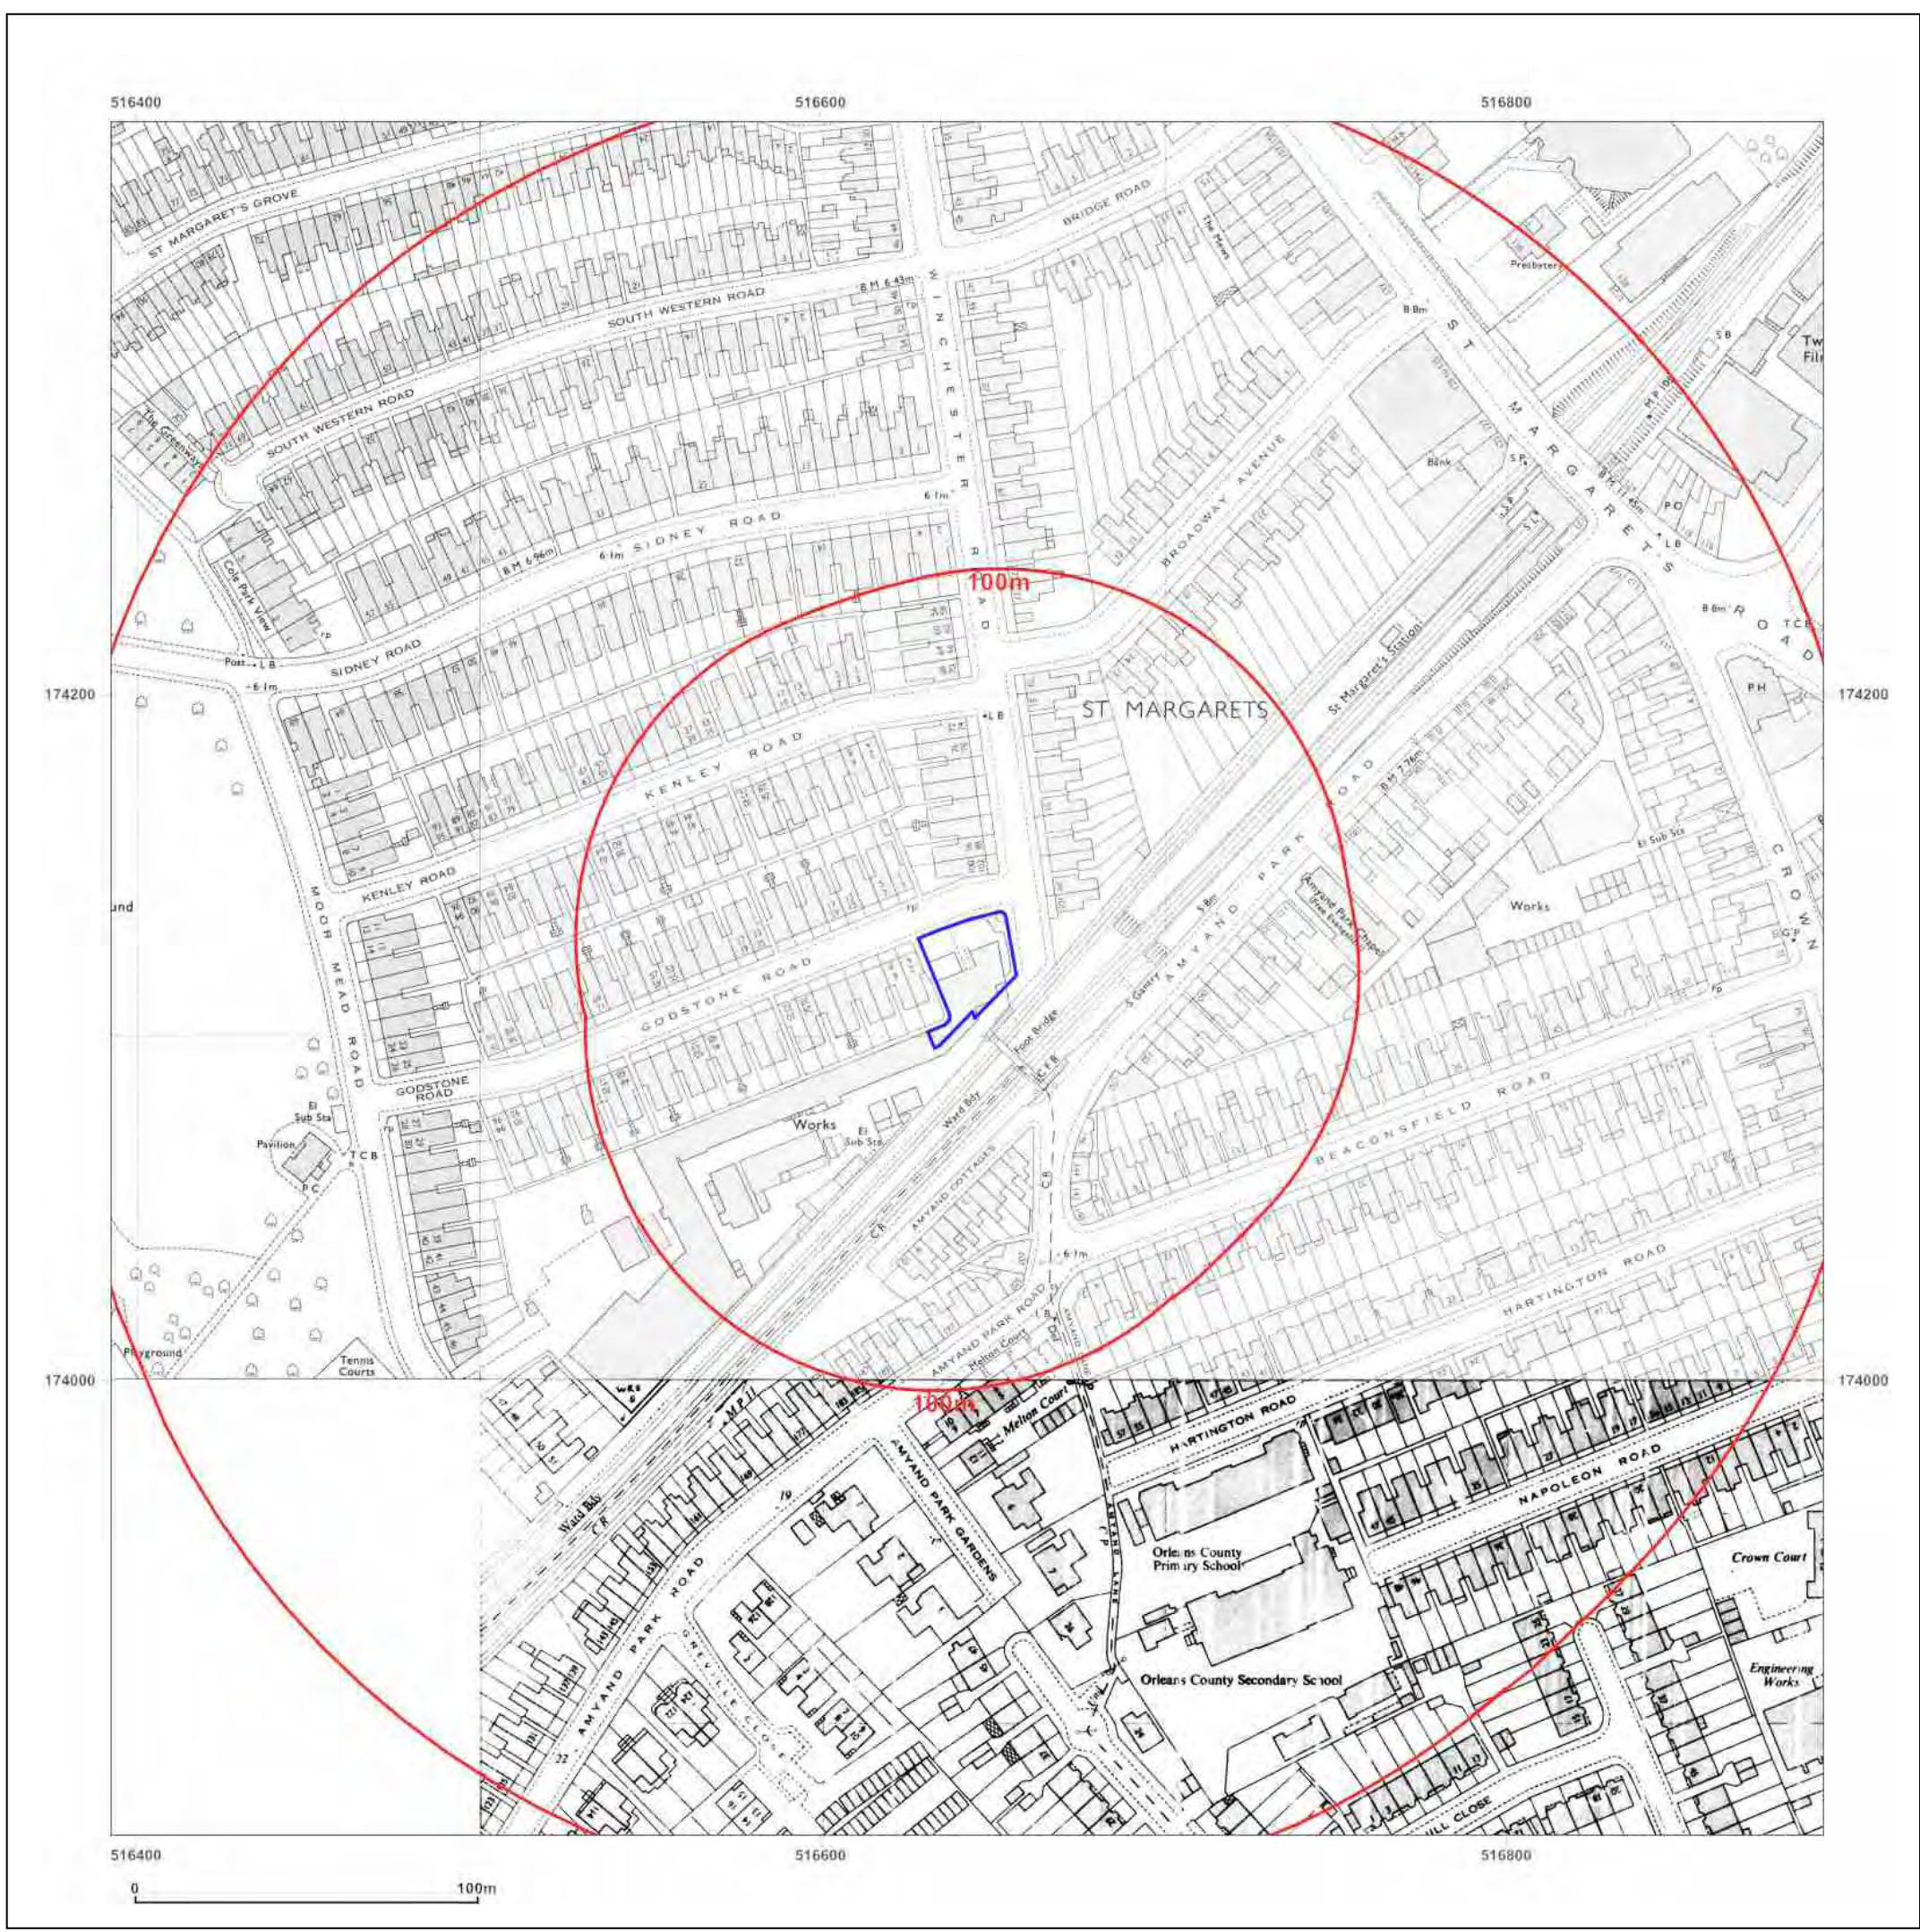

Site Details:

CAR PARK AT ST MARGARETS
BUSINESS CENTRE,
GODSTONE ROAD, ST
MARGARETS, TW1 1JS

Client Ref: P20-2043
Report Ref: GS-6850665
Grid Ref: 516642, 174117

Map Name: National Grid

Map date: 1973

Scale: 1:1,250

Printed at: 1:2,000

Surveyed 1959 Revised 1973 Edition N/A Copyright 1973 Levelled 1957	Surveyed 1959 Revised 1973 Edition N/A Copyright 1973 Levelled 1959
	Surveyed N/A Revised N/A Edition N/A Copyright 1973 Levelled N/A

Produced by
Groundsure Insights
T: 08444 159000
E: info@groundsure.com
W: www.groundsure.com

© Crown copyright and database rights 2018 Ordnance Survey 100035207

Production date: 07 July 2020

Map legend available at:
www.groundsure.com/sites/default/files/groundsure_legend.pdf