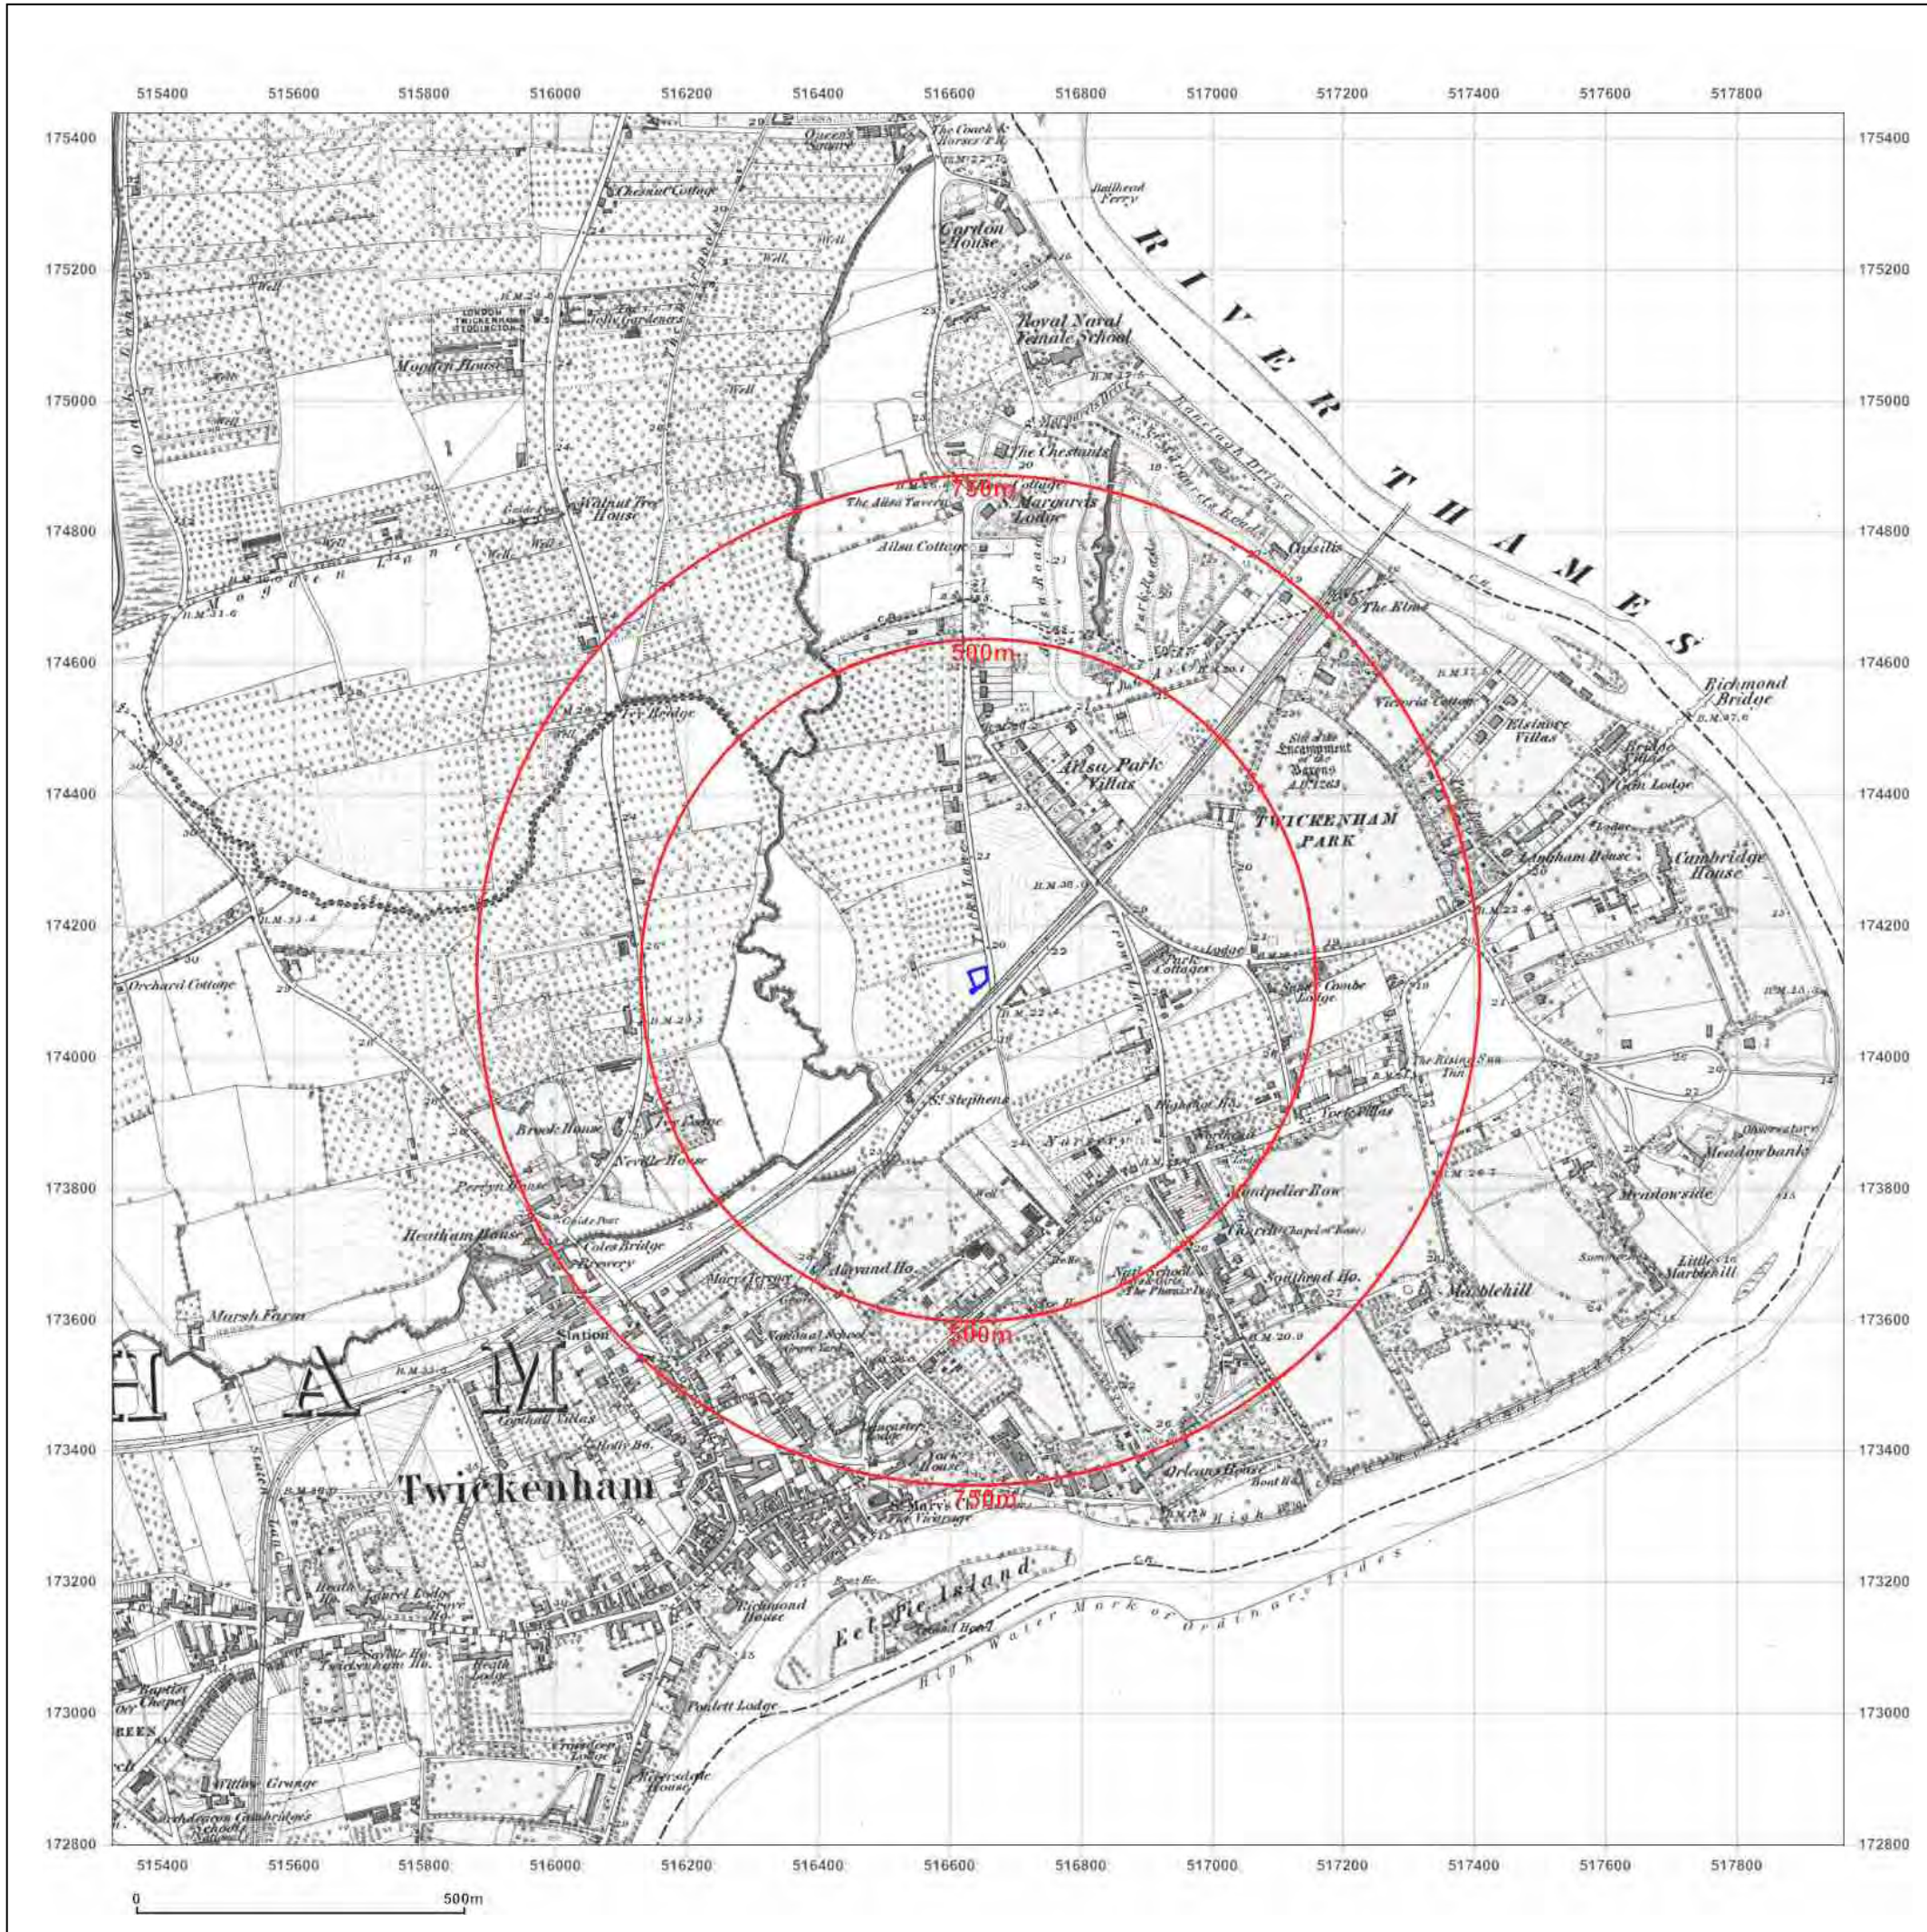

Produced by
Groundsure Insights
T: 08444 159000
E: info@groundsure.com
W: www.groundsure.com

© Crown copyright and database rights 2018 Ordnance Survey 100035207

Production date: 07 July 2020

Map legend available at:
www.groundsure.com/sites/default/files/groundsure_legend.pdf