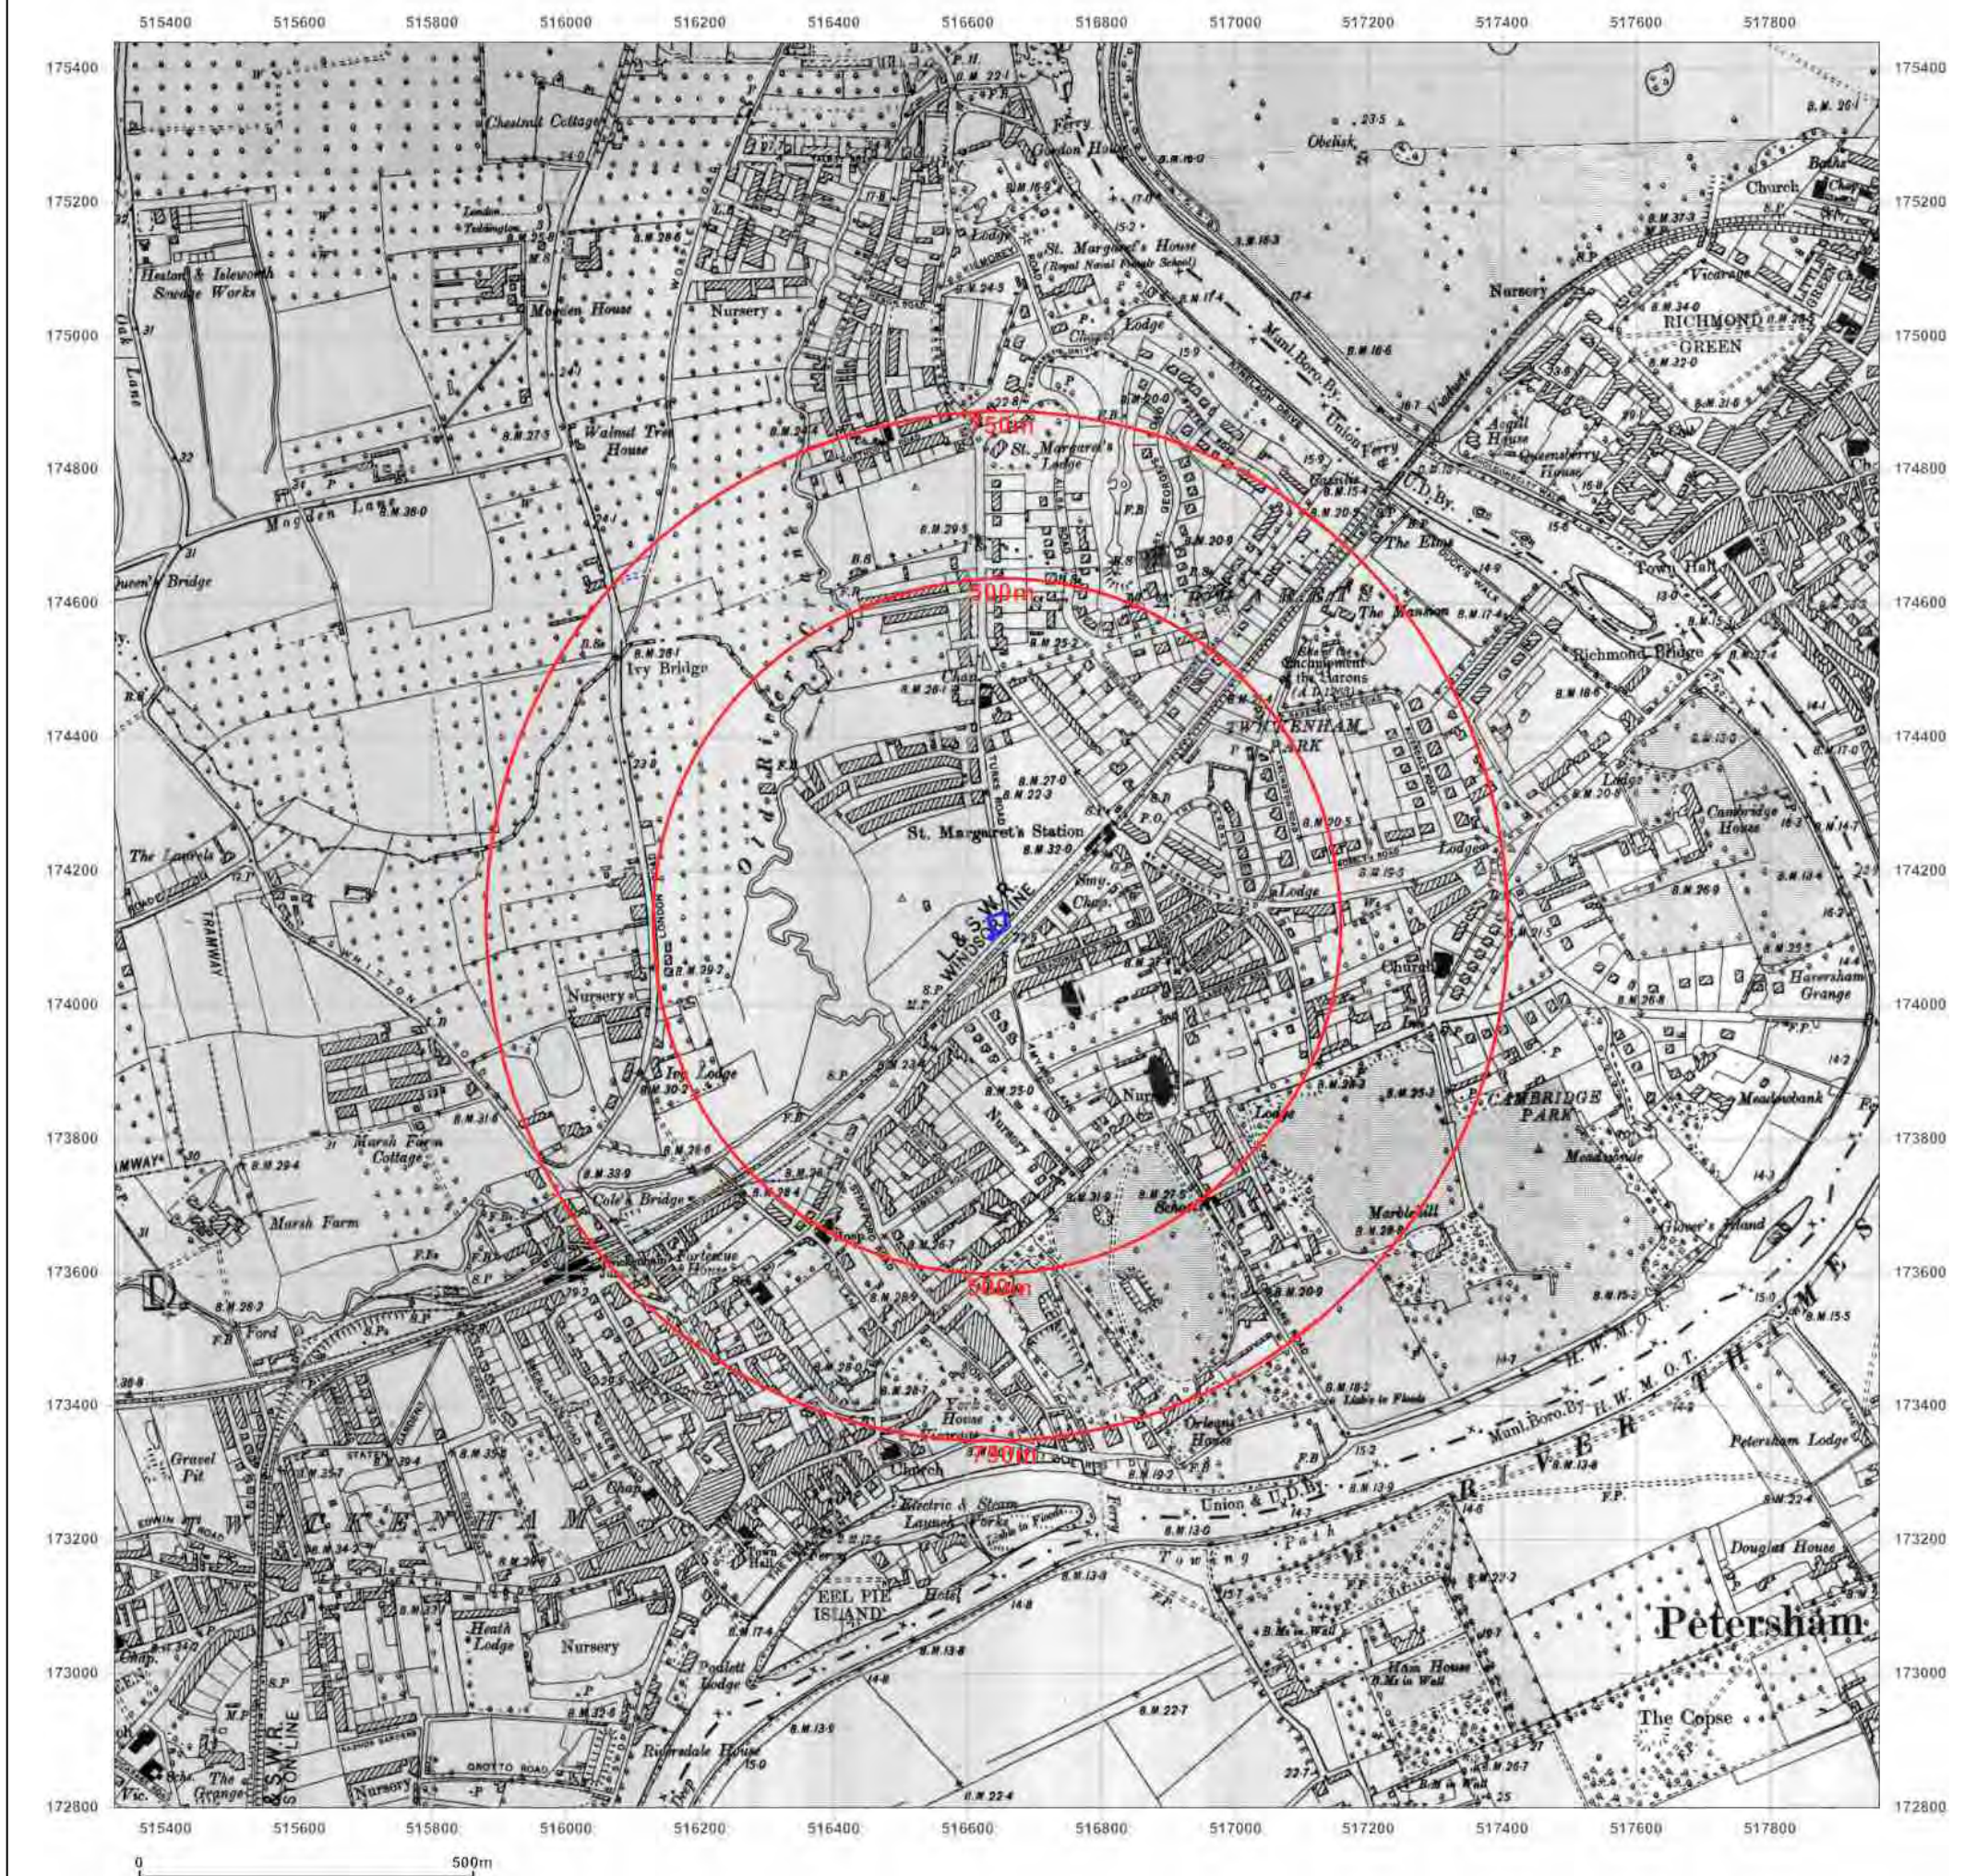

Site Details:

CAR PARK AT ST MARGARETS
BUSINESS CENTRE,
GODSTONE ROAD, ST
MARGARETS, TW1 1JS

Client Ref: P20-2043
Report Ref: GS-6850665
Grid Ref: 516642, 174117

Map Name: County Series

Map date: 1896

Scale: 1:10,560

Printed at: 1:10,560

Surveyed 1865
Revised 1896
Edition 1896
Copyright N/A
Levelled N/A

Surveyed 1866
Revised 1894
Edition 1896
Copyright N/A
Levelled N/A

Produced by
Groundsure Insights
T: 08444 159000
E: info@groundsure.com
W: www.groundsure.com

© Crown copyright and database rights 2018 Ordnance Survey 100035207

Production date: 07 July 2020

Map legend available at:
www.groundsure.com/sites/default/files/groundsure_legend.pdf