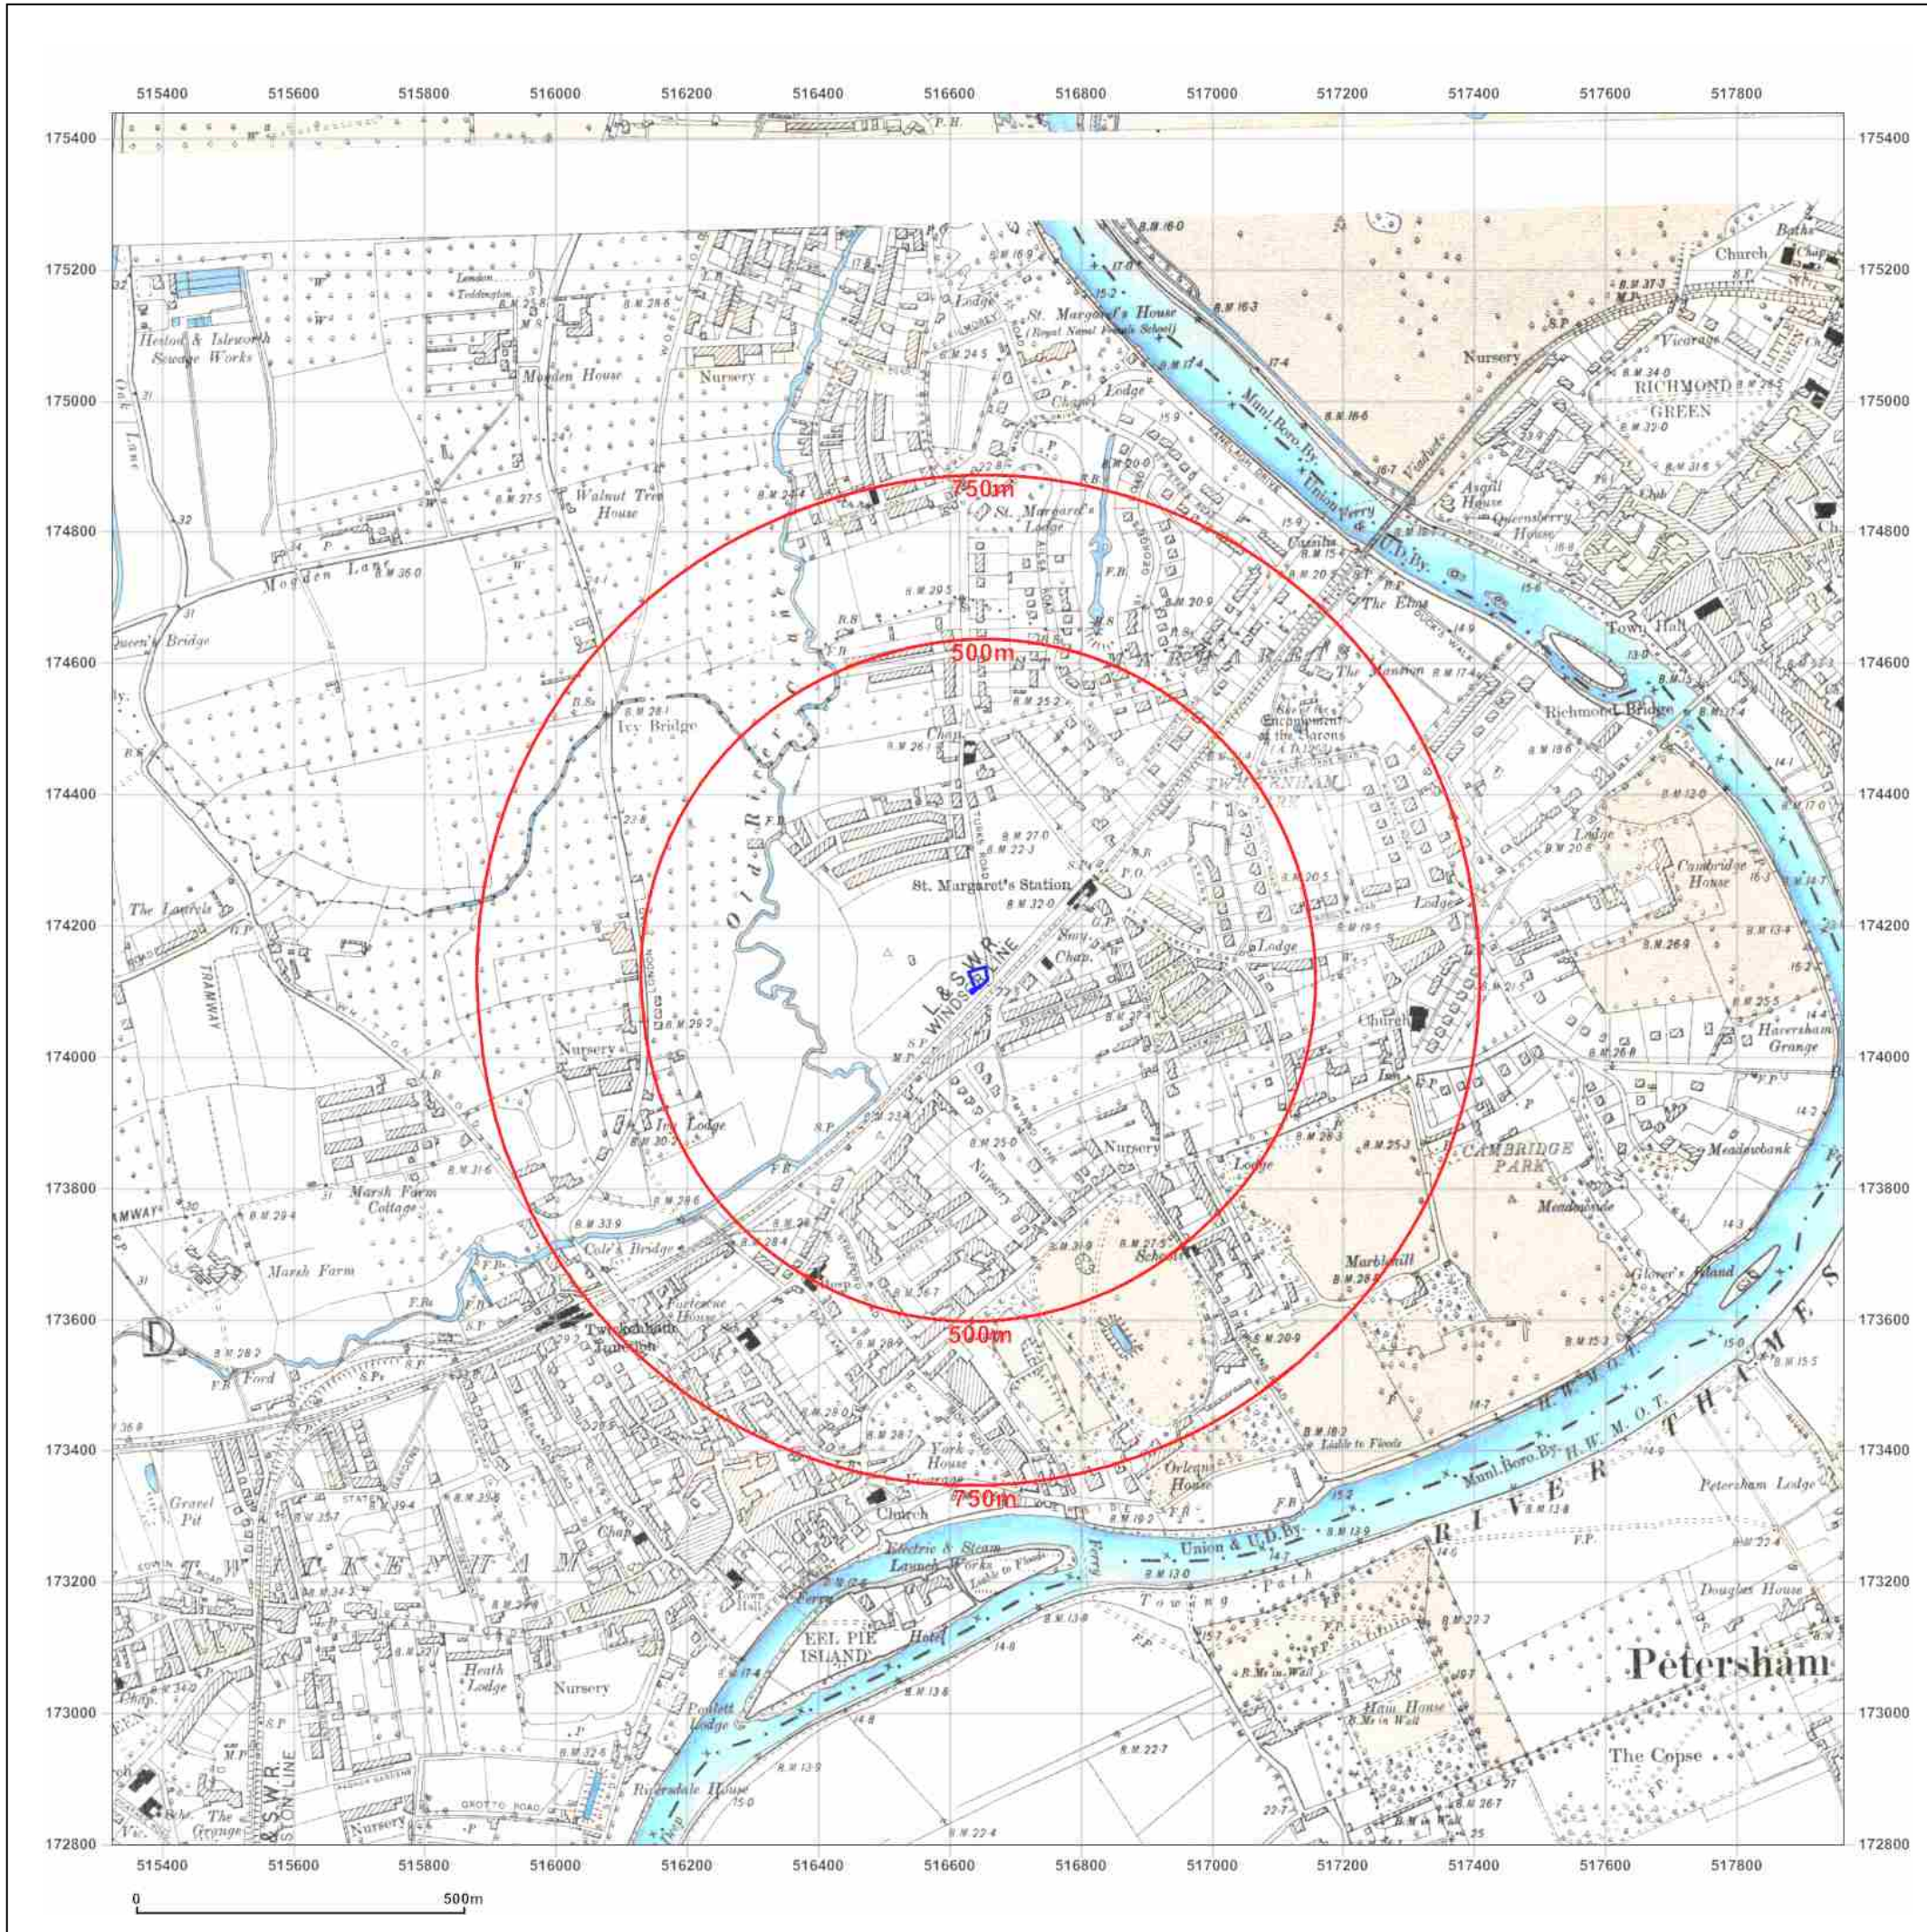

Site Details:

CAR PARK AT ST MARGARETS
BUSINESS CENTRE,
GODSTONE ROAD, ST
MARGARETS, TW1 1JS

Client Ref: P20-2043
Report Ref: GS-6850665
Grid Ref: 516642, 174117

Map Name: County Series

Map date: 1894

Scale: 1:10,560

Printed at: 1:10,560

Surveyed 1866
Revised 1894
Edition N/A
Copyright N/A
Levelled N/A

Surveyed 1894
Revised 1894
Edition N/A
Copyright N/A
Levelled N/A

Produced by
Groundsure Insights
T: 08444 159000
E: info@groundsure.com
W: www.groundsure.com

© Crown copyright and database rights 2018 Ordnance Survey 100035207

Production date: 07 July 2020

Map legend available at:
www.groundsure.com/sites/default/files/groundsure_legend.pdf