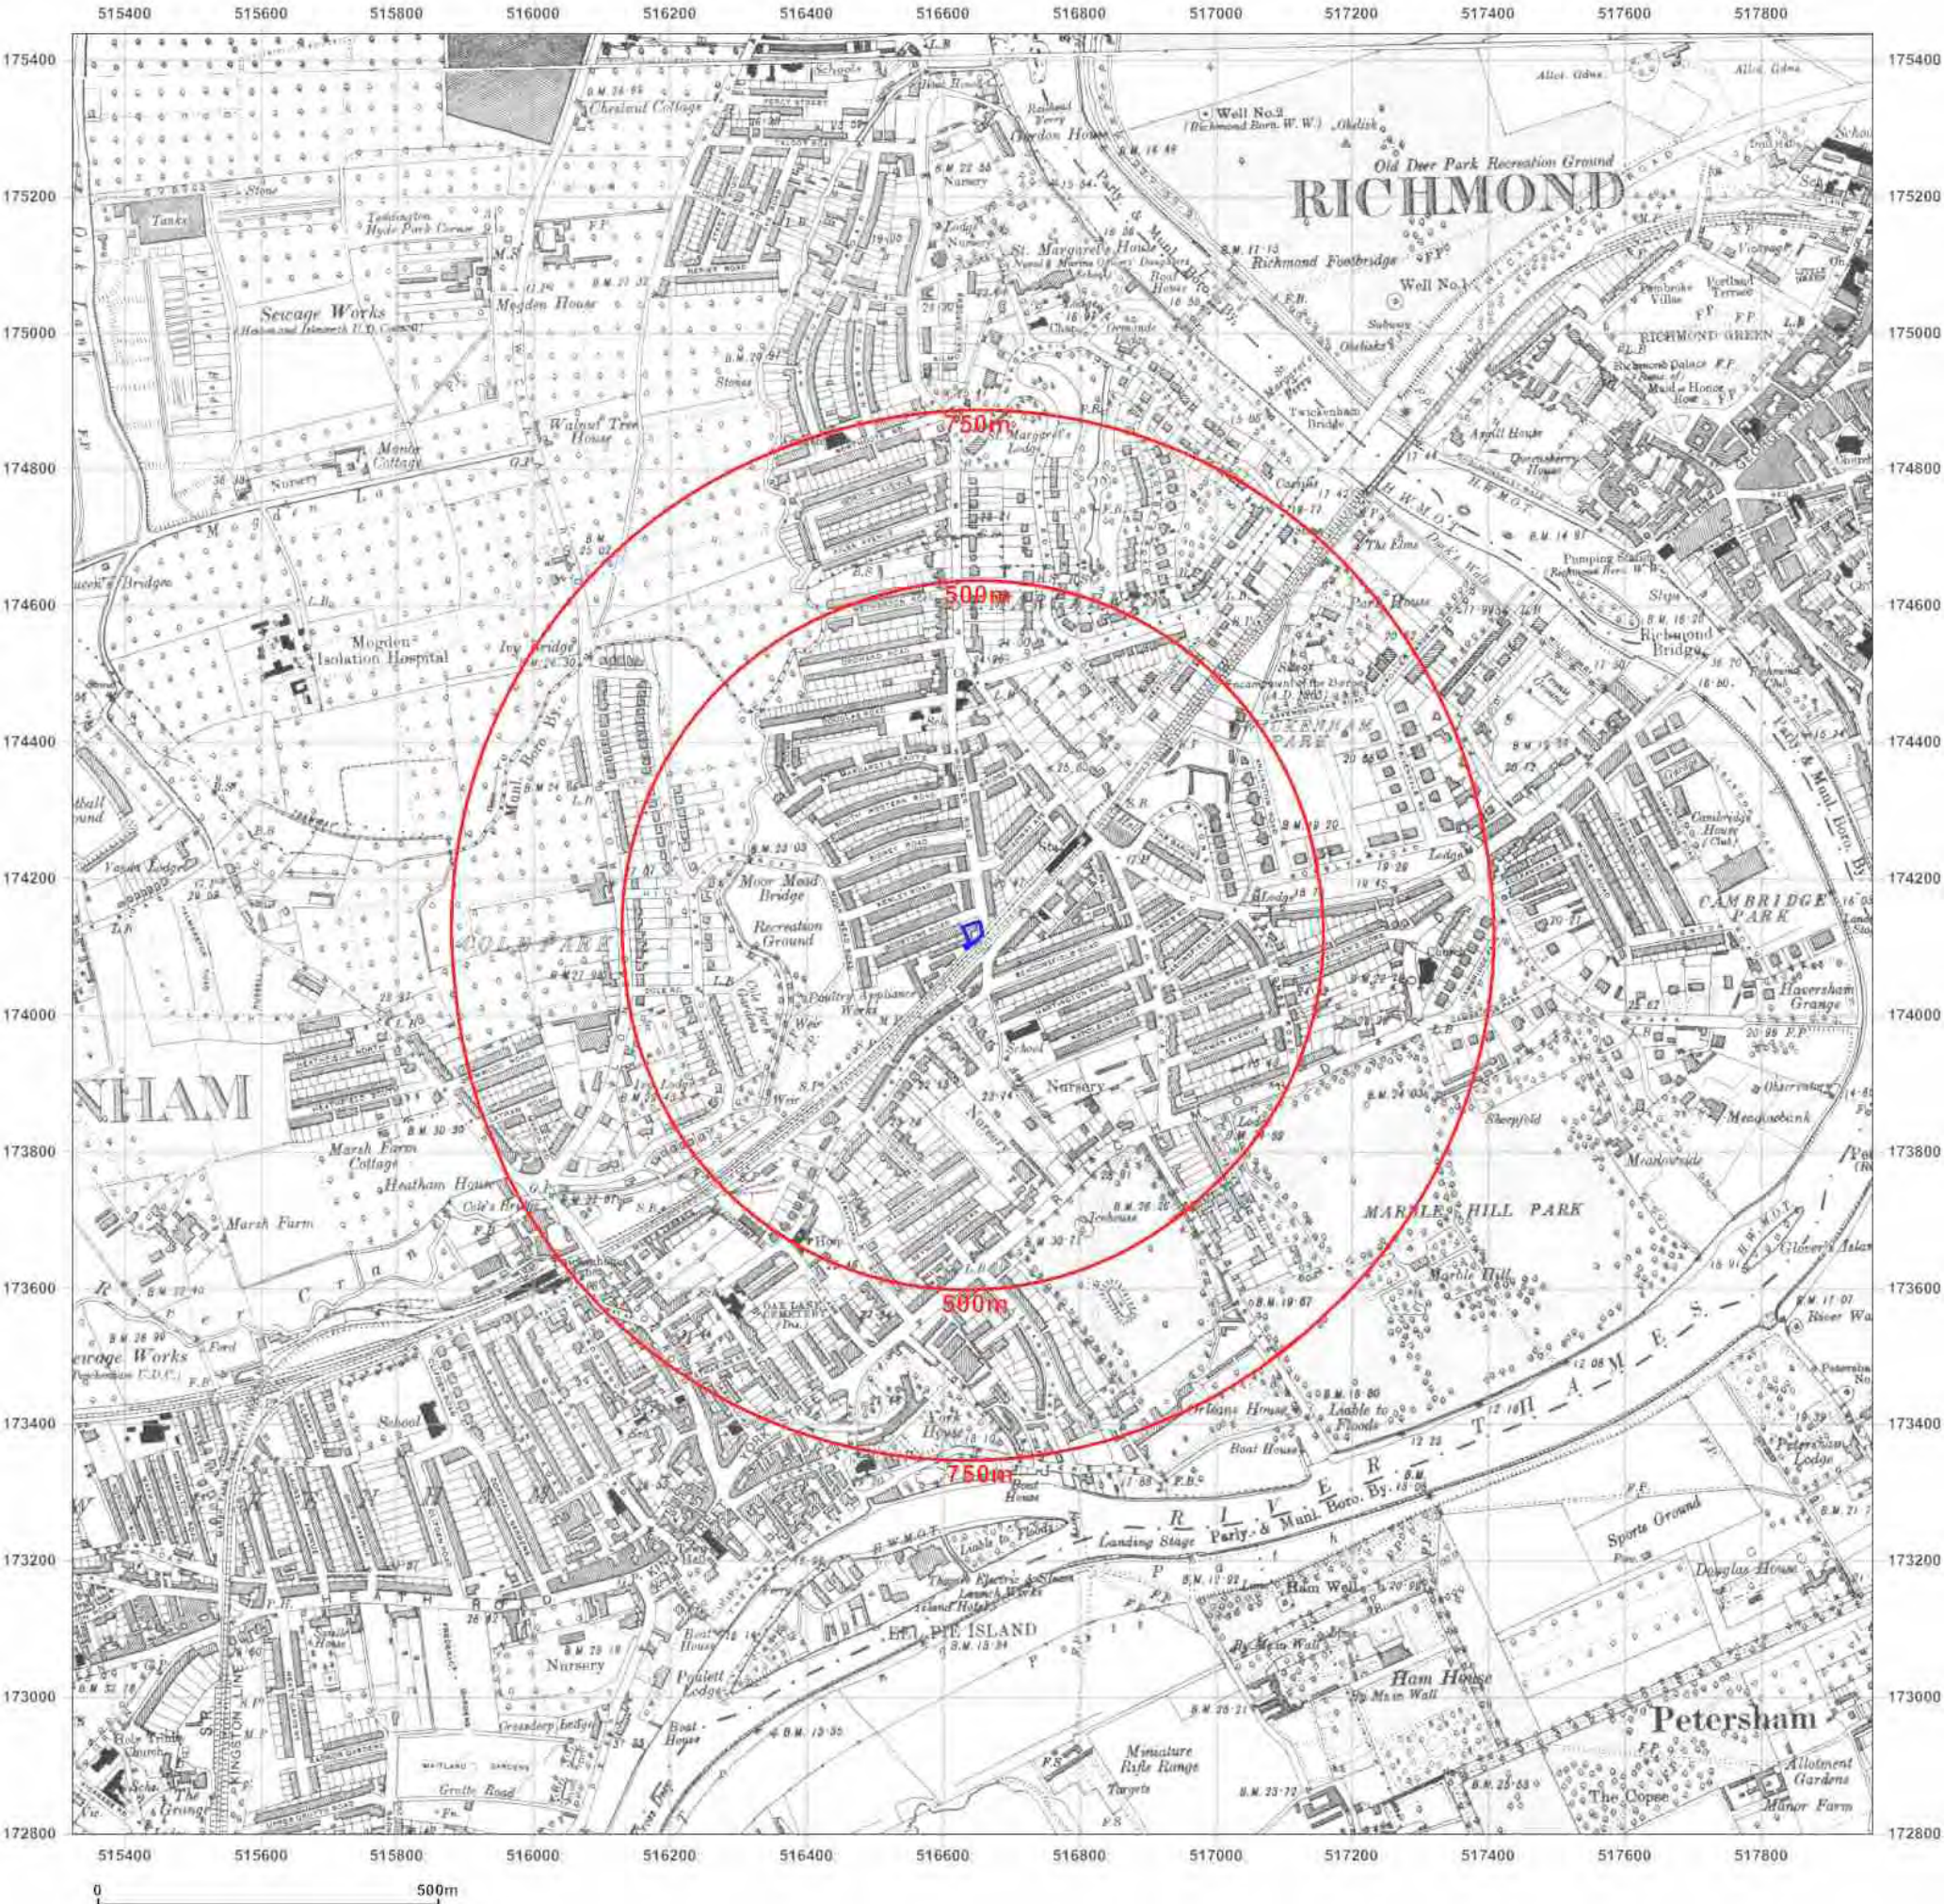

Site Details:

CAR PARK AT ST MARGARETS
BUSINESS CENTRE,
GODSTONE ROAD, ST
MARGARETS, TW1 1JS

Client Ref: P20-2043
Report Ref: GS-6850665
Grid Ref: 516642, 174117

Map Name: County Series

Map date: 1933

Scale: 1:10,560

Printed at: 1:10,560

Surveyed 1866
Revised 1933
Edition N/A
Copyright N/A
Levelled N/A

Surveyed 1866
Revised 1933
Edition N/A
Copyright N/A
Levelled N/A

Produced by
Groundsure Insights
T: 08444 159000
E: info@groundsure.com
W: www.groundsure.com

© Crown copyright and database rights 2018 Ordnance Survey 100035207

Production date: 07 July 2020

Map legend available at:
www.groundsure.com/sites/default/files/groundsure_legend.pdf