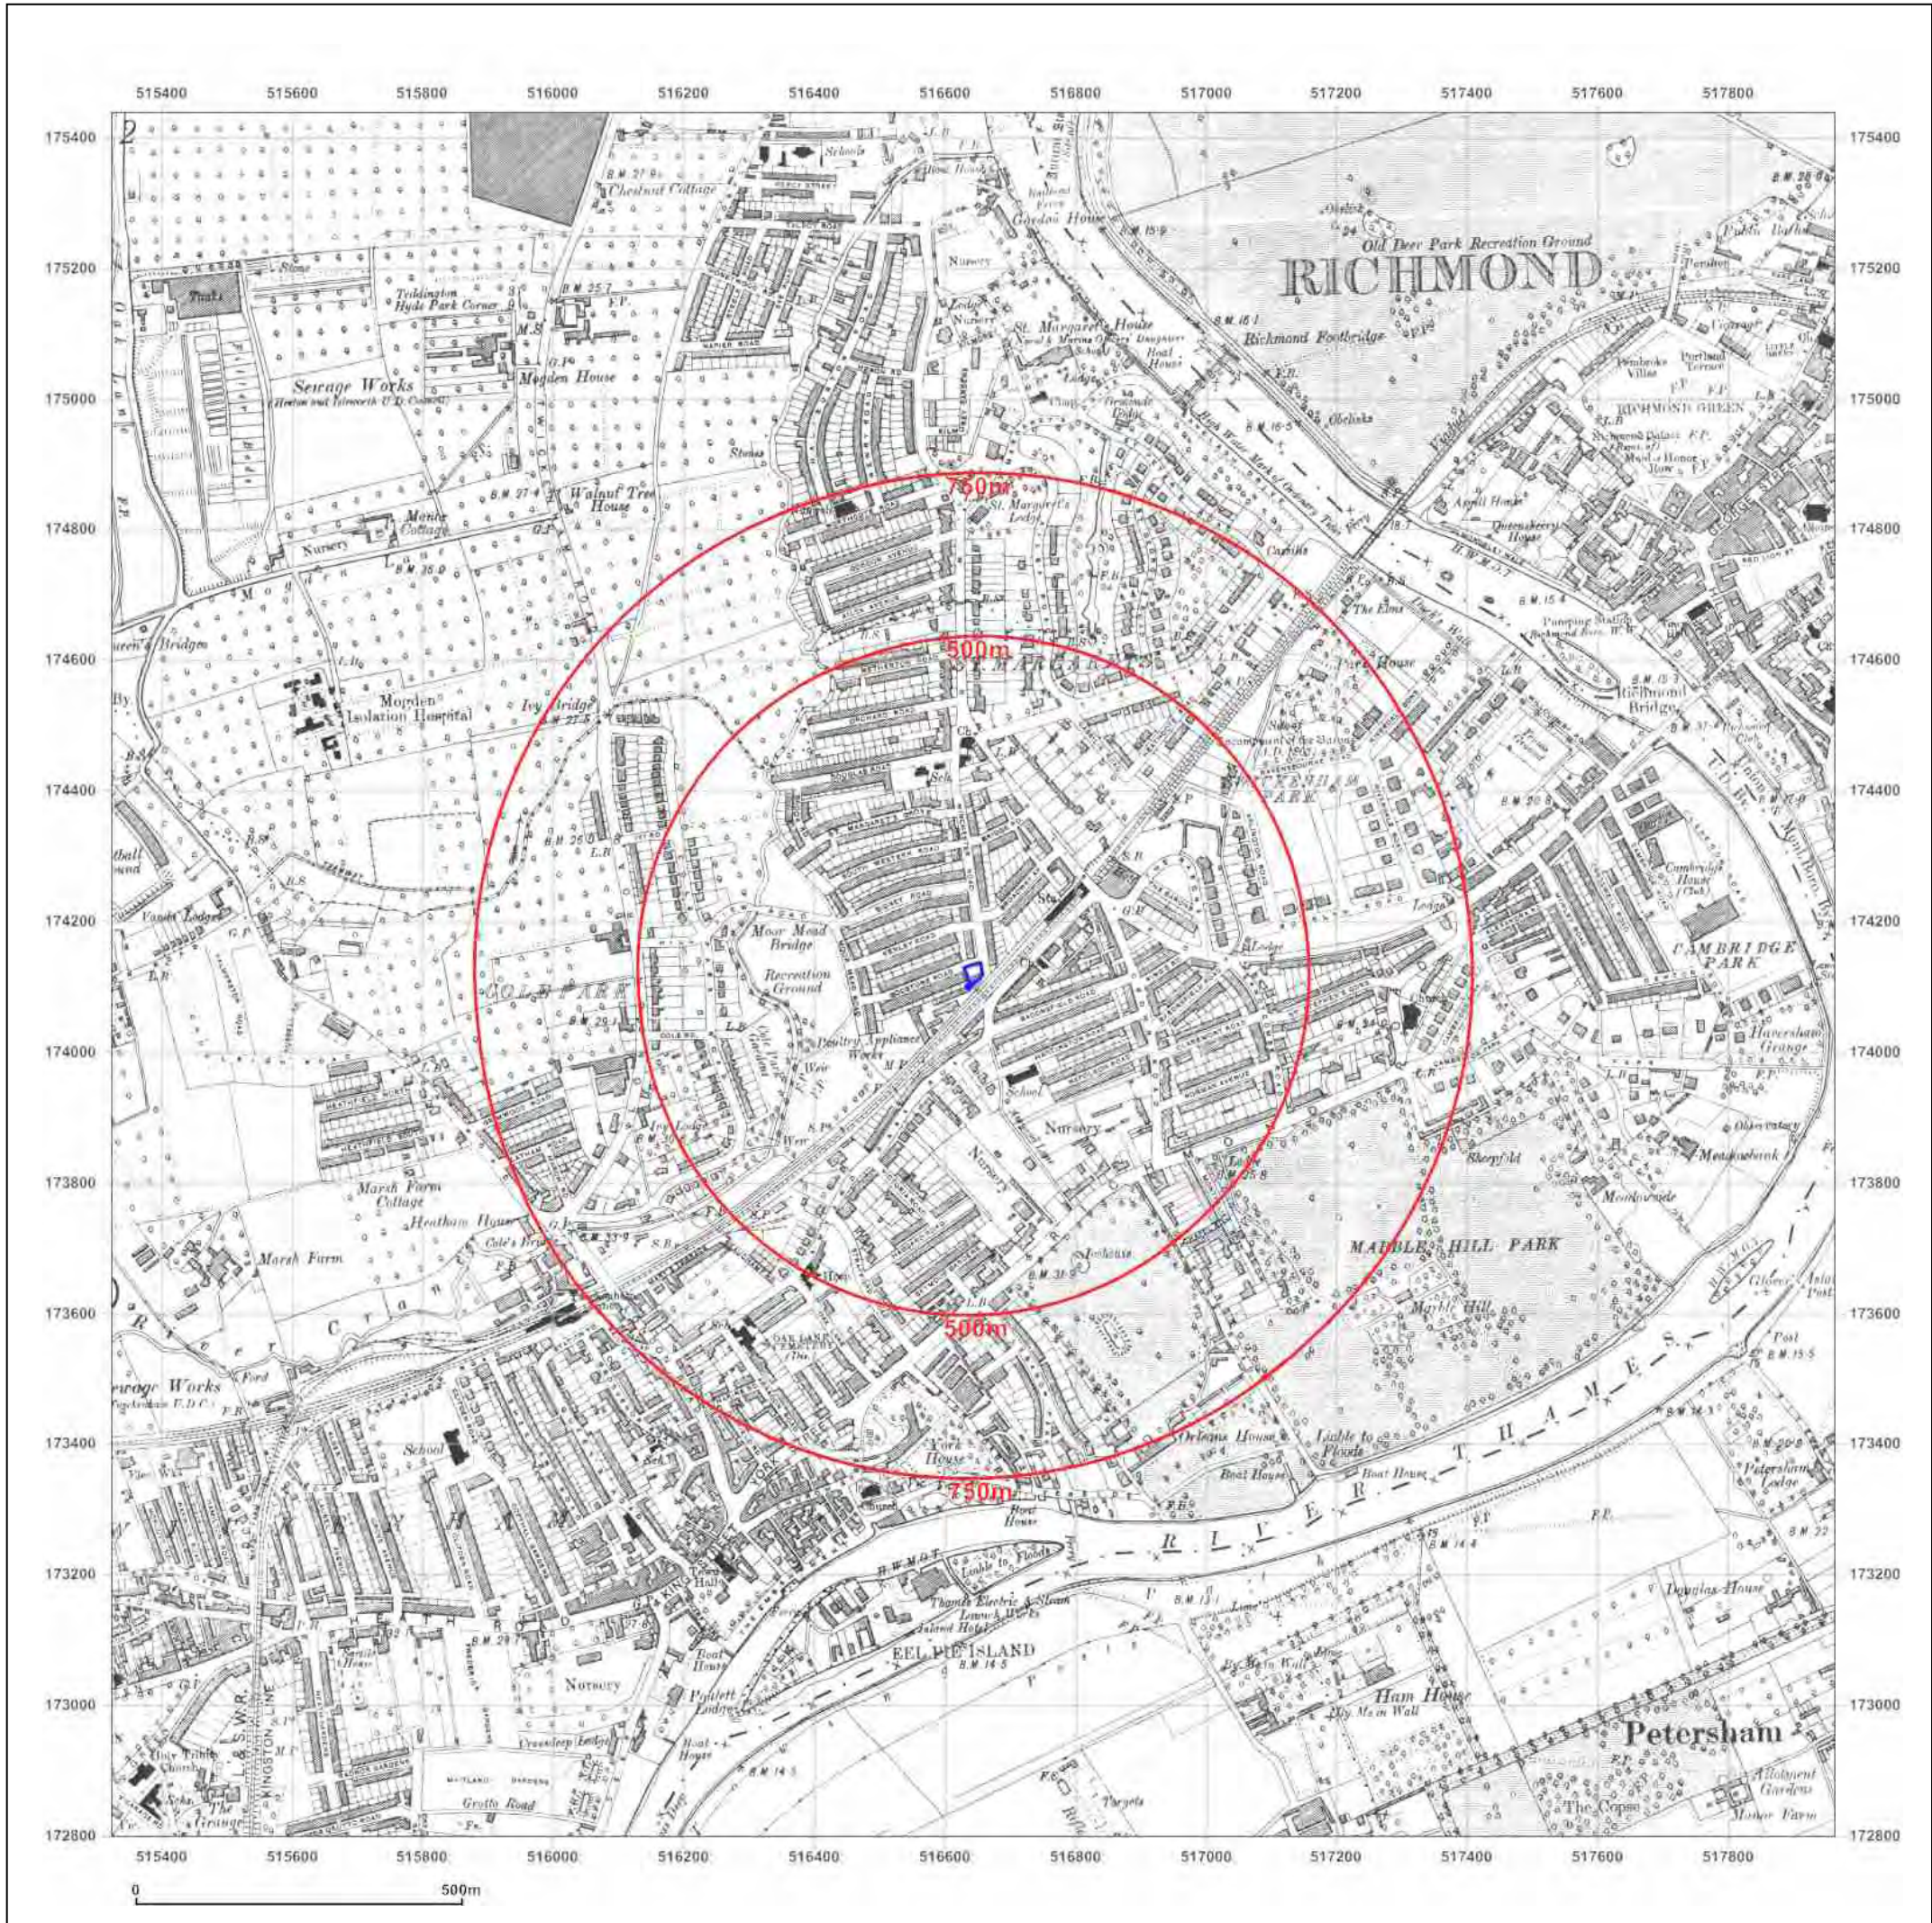

Produced by
Groundsure Insights
T: 08444 159000
E: info@groundsure.com
W: www.groundsure.com

© Crown copyright and database rights 2018 Ordnance Survey 100035207

Production date: 07 July 2020

Map legend available at:
www.groundsure.com/sites/default/files/groundsure_legend.pdf