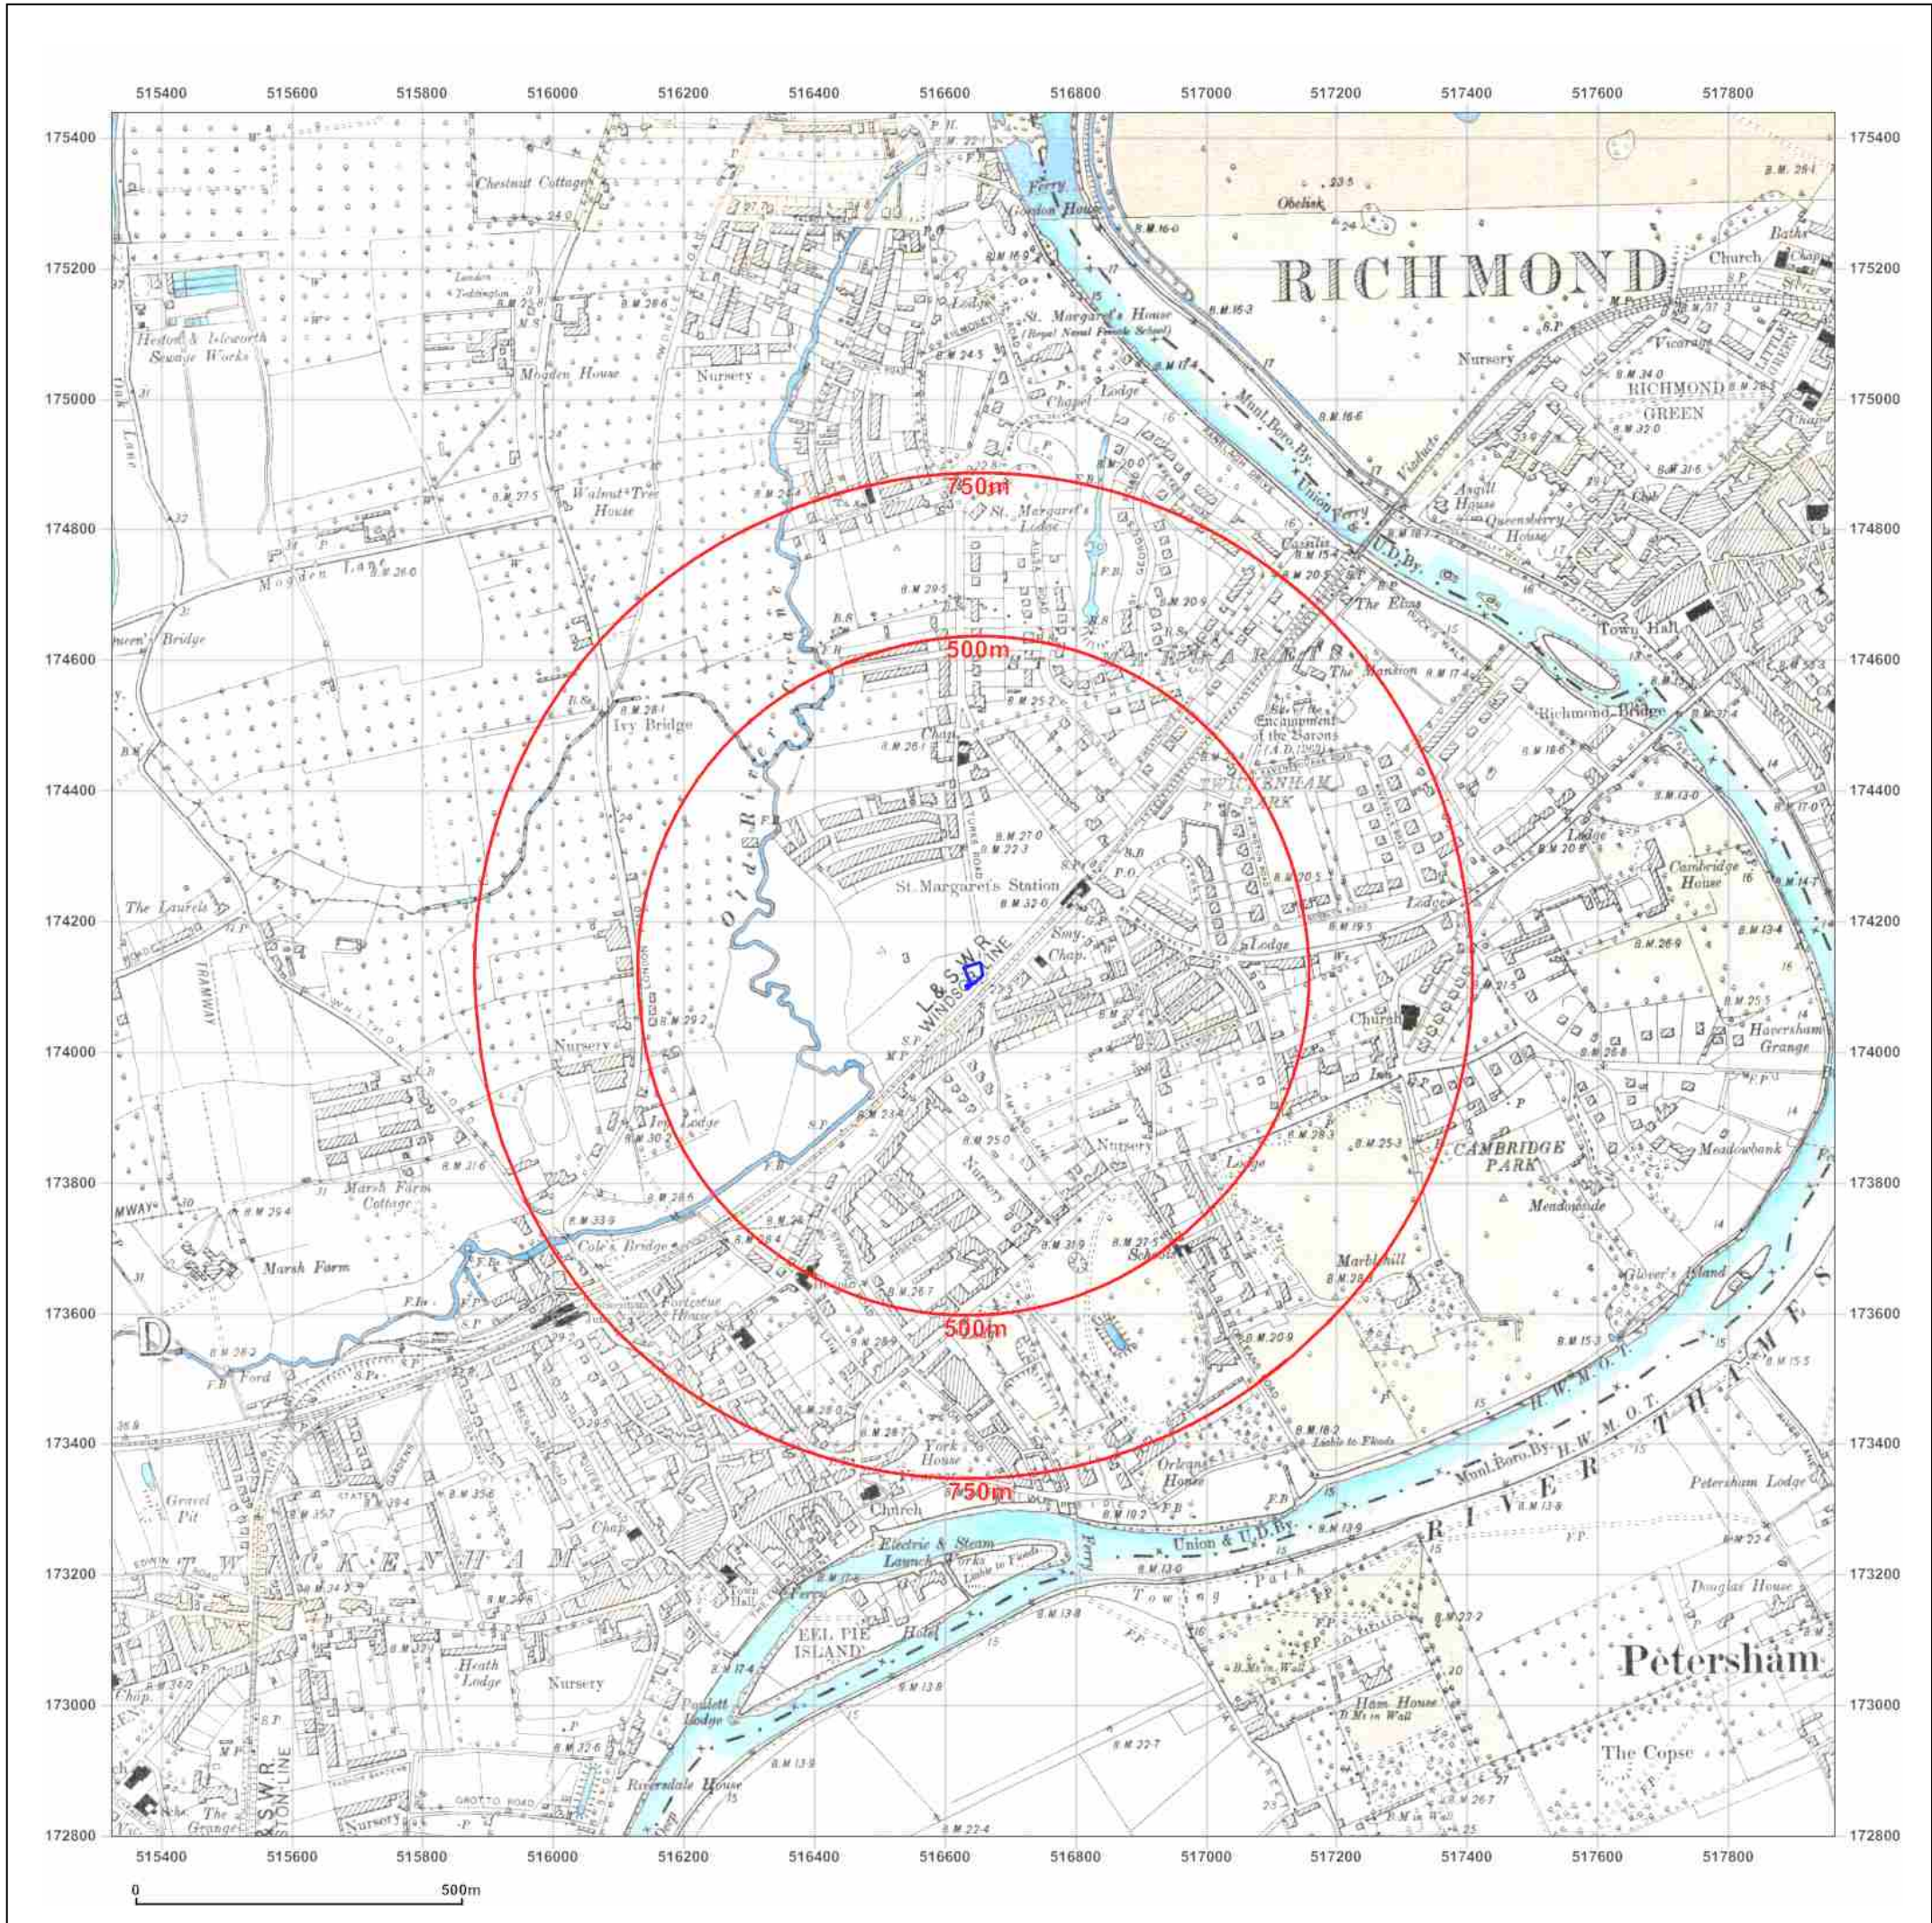

Surveyed 1868
Revised 1894
Edition N/A
Copyright N/A
Levelled N/A

Produced by
Groundsure Insights
T: 08444 159000
E: info@groundsure.com
W: www.groundsure.com

© Crown copyright and database rights 2018 Ordnance Survey 100035207

Production date: 07 July 2020

Map legend available at:
www.groundsure.com/sites/default/files/groundsure_legend.pdf