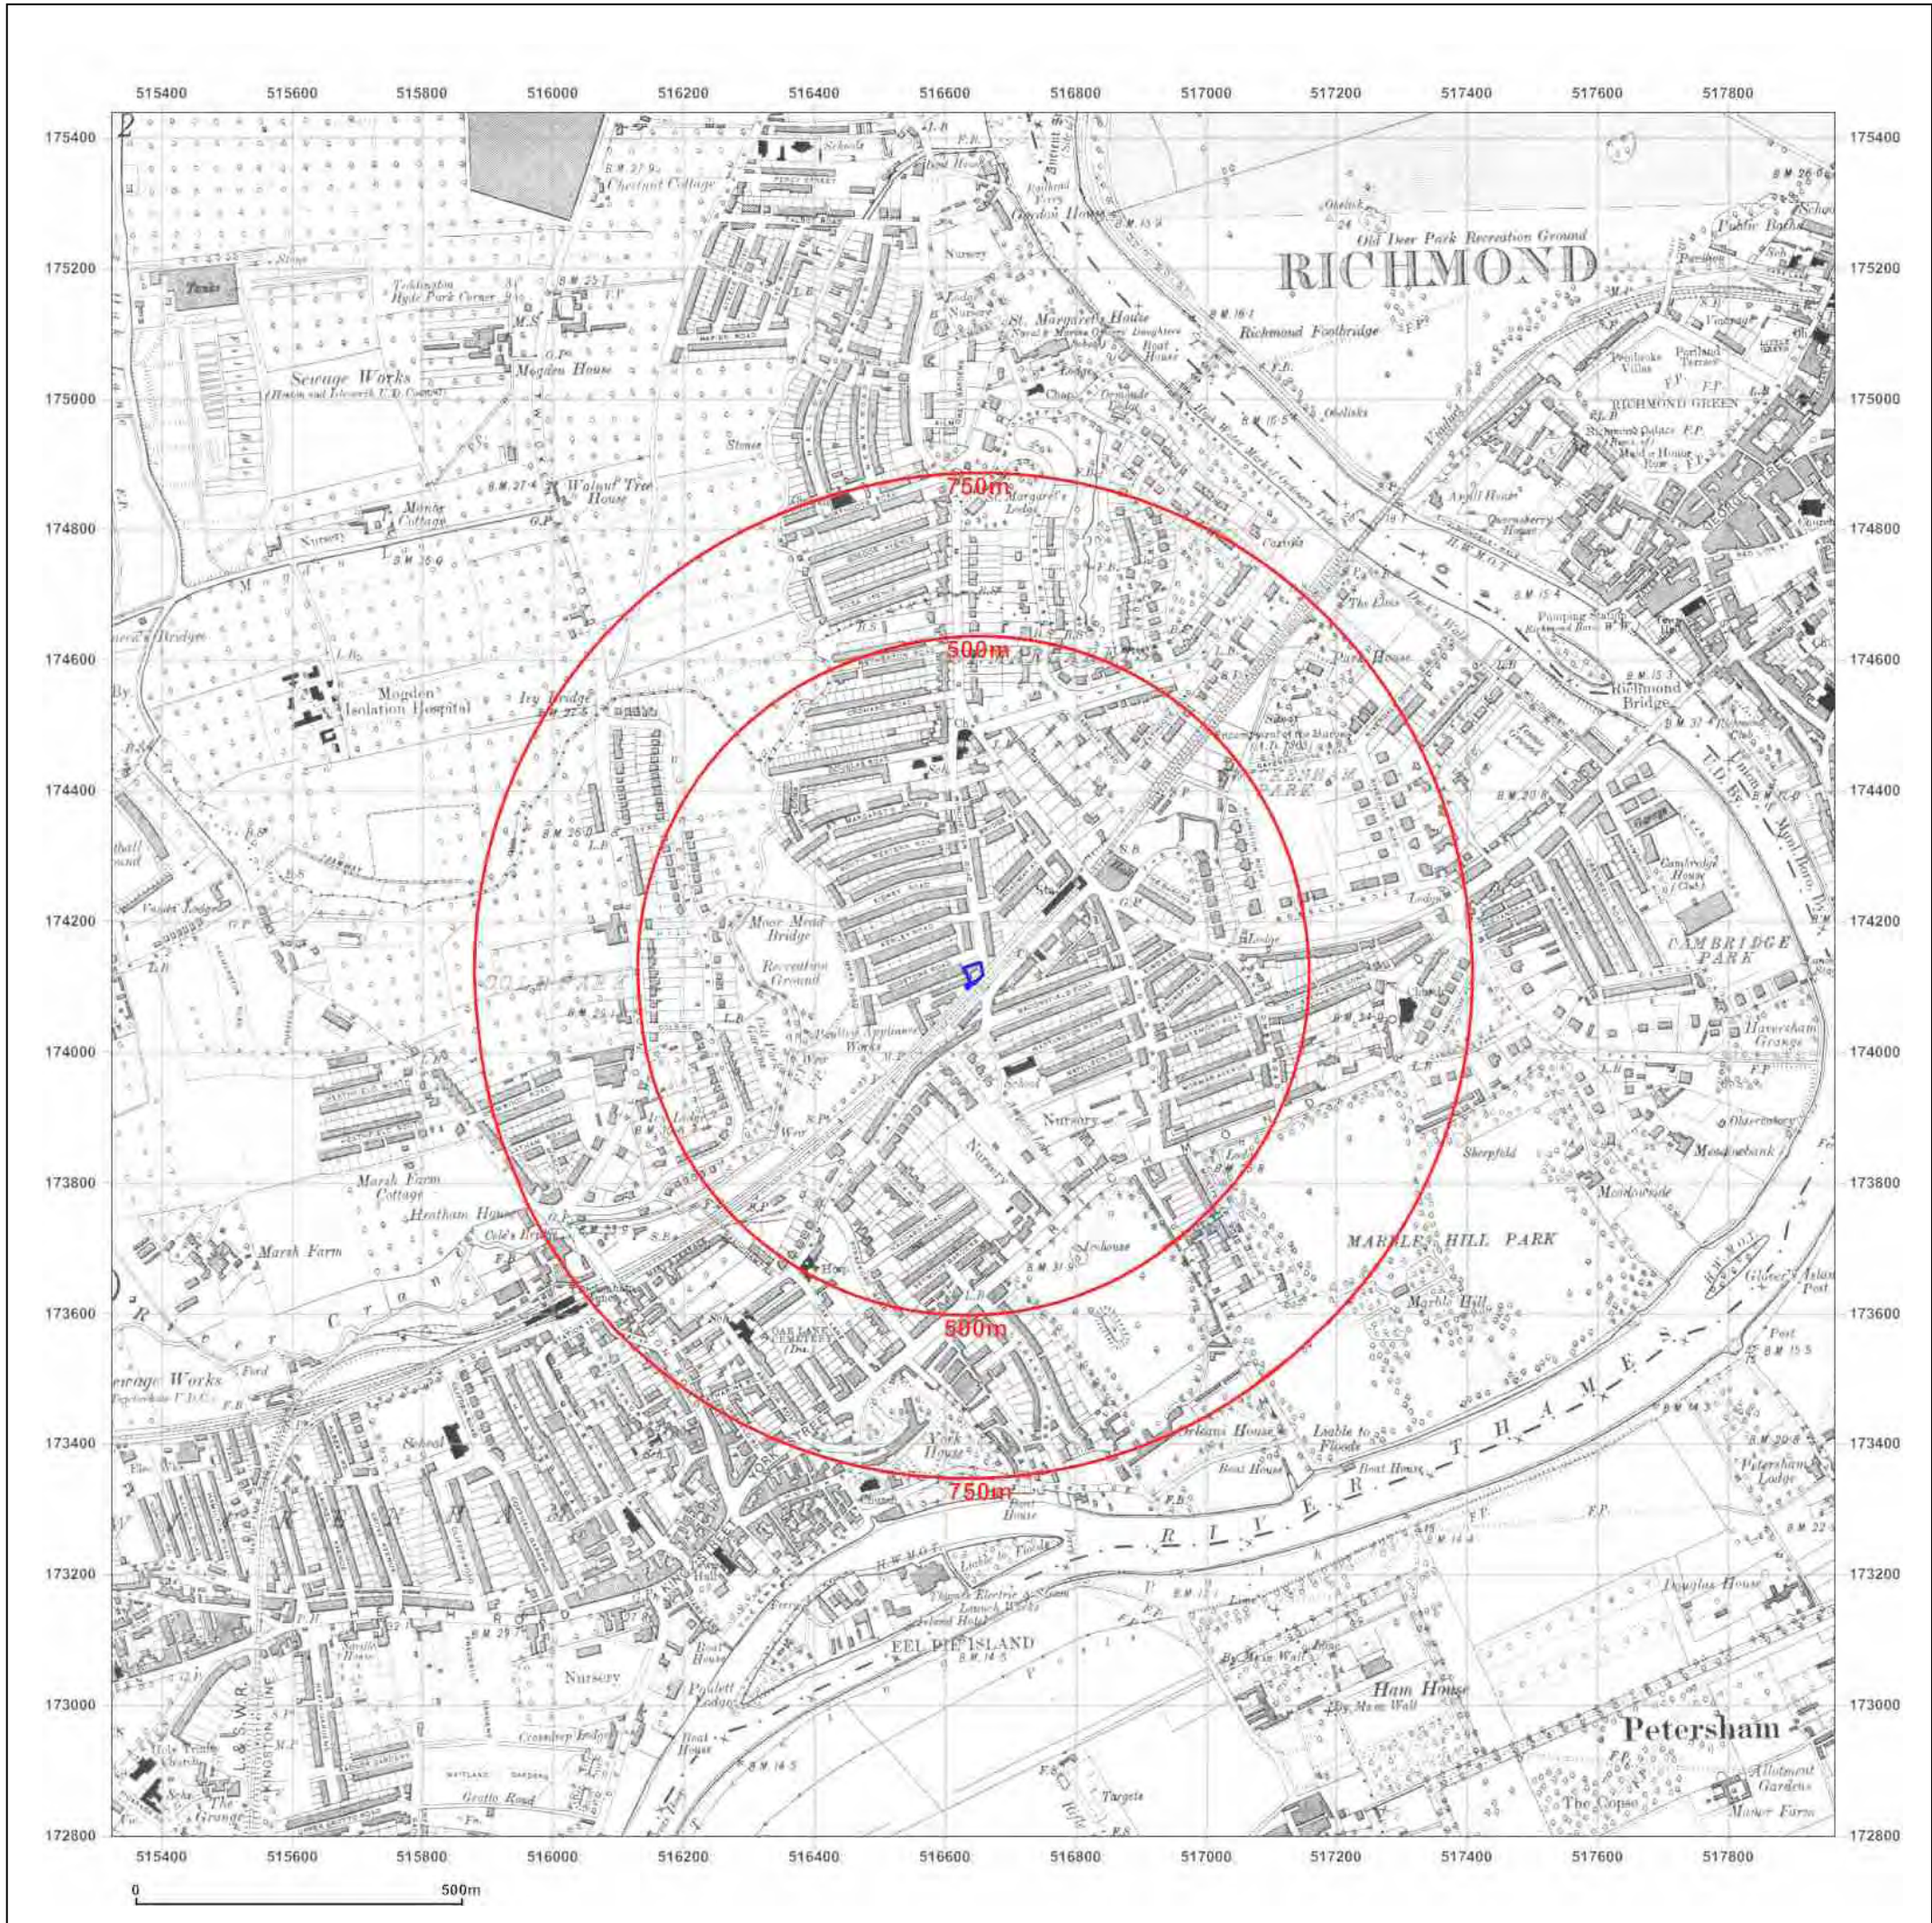

Site Details:

CAR PARK AT ST MARGARETS
BUSINESS CENTRE,
GODSTONE ROAD, ST
MARGARETS, TW1 1JS

Client Ref: P20-2043
Report Ref: GS-6850665
Grid Ref: 516642, 174117

Map Name: County Series

Map date: 1912

Scale: 1:10,560

Printed at: 1:10,560

Surveyed 1866
Revised 1912
Edition N/A
Copyright N/A
Levelled N/A

Surveyed 1866
Revised 1912
Edition N/A
Copyright N/A
Levelled N/A

Produced by
Groundsure Insights
T: 08444 159000
E: info@groundsure.com
W: www.groundsure.com

© Crown copyright and database rights 2018 Ordnance Survey 100035207

Production date: 07 July 2020

Map legend available at:
www.groundsure.com/sites/default/files/groundsure_legend.pdf