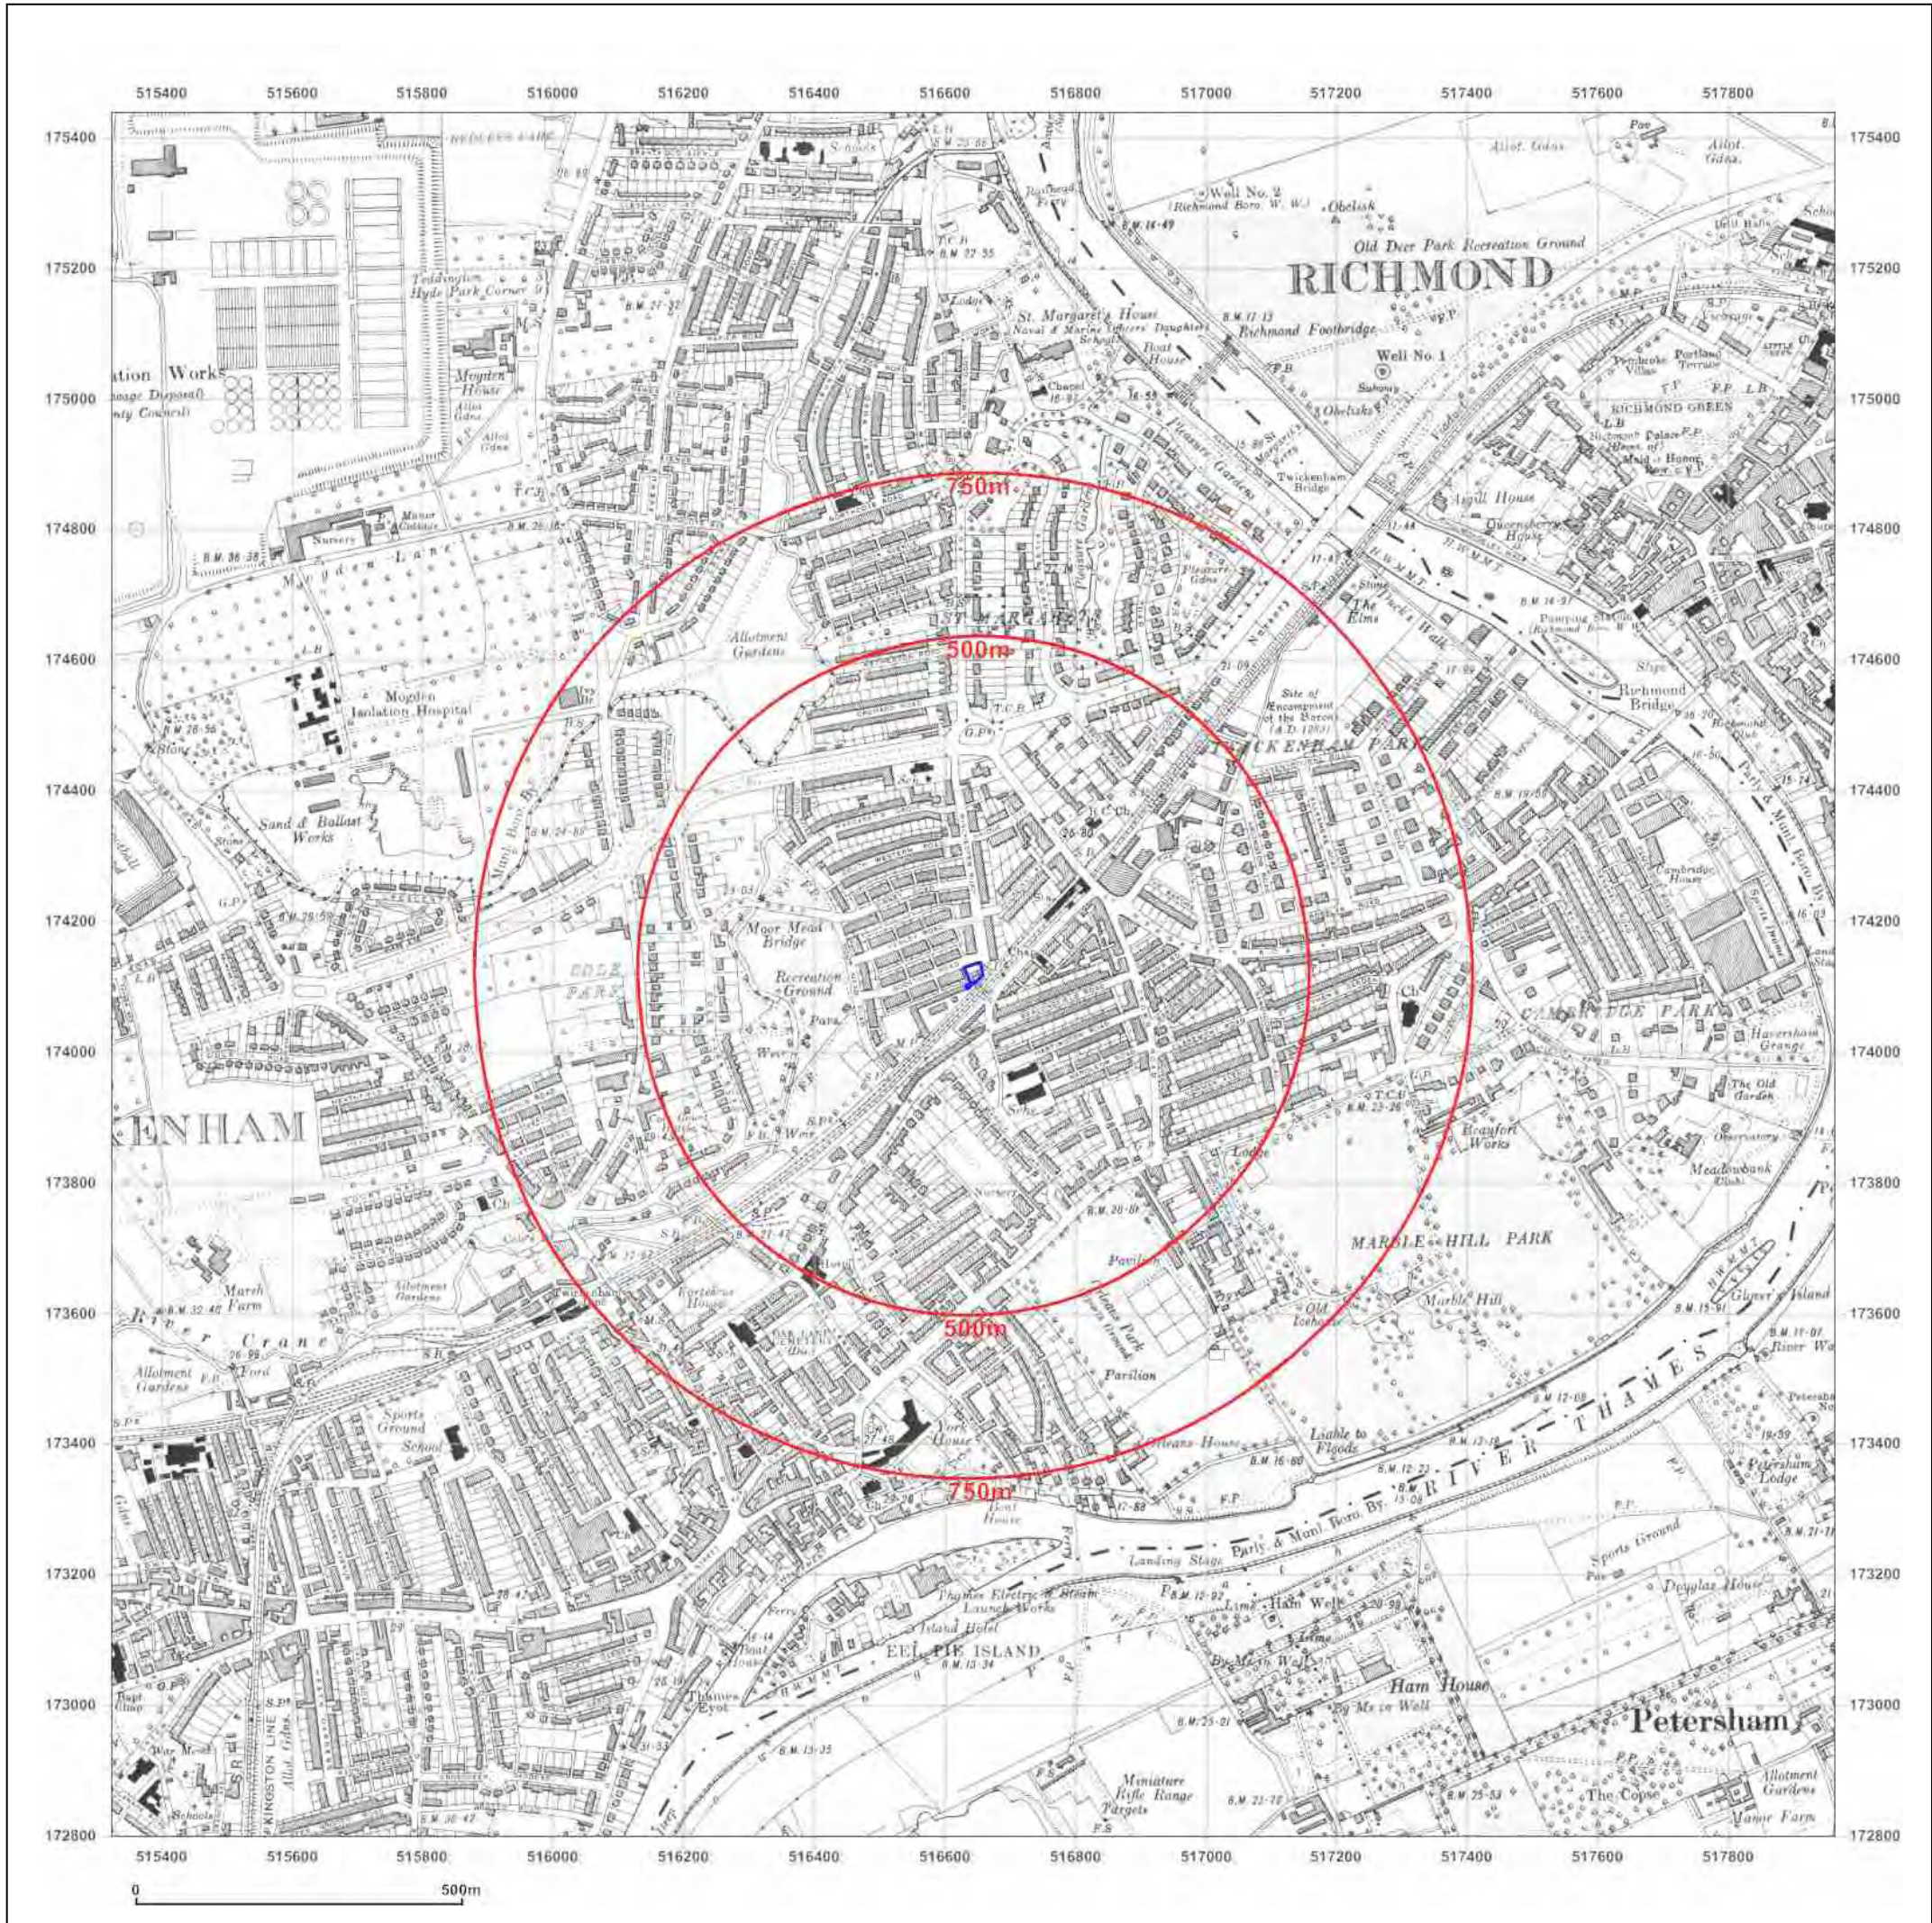

Surveyed 1863
Revised 1935
Edition N/A
Copyright N/A
Levelled N/A

Produced by
Groundsure Insights
T: 08444 159000
E: info@groundsure.com
W: www.groundsure.com

© Crown copyright and database rights 2018 Ordnance Survey 100035207

Production date: 07 July 2020

Map legend available at:
www.groundsure.com/sites/default/files/groundsure_legend.pdf