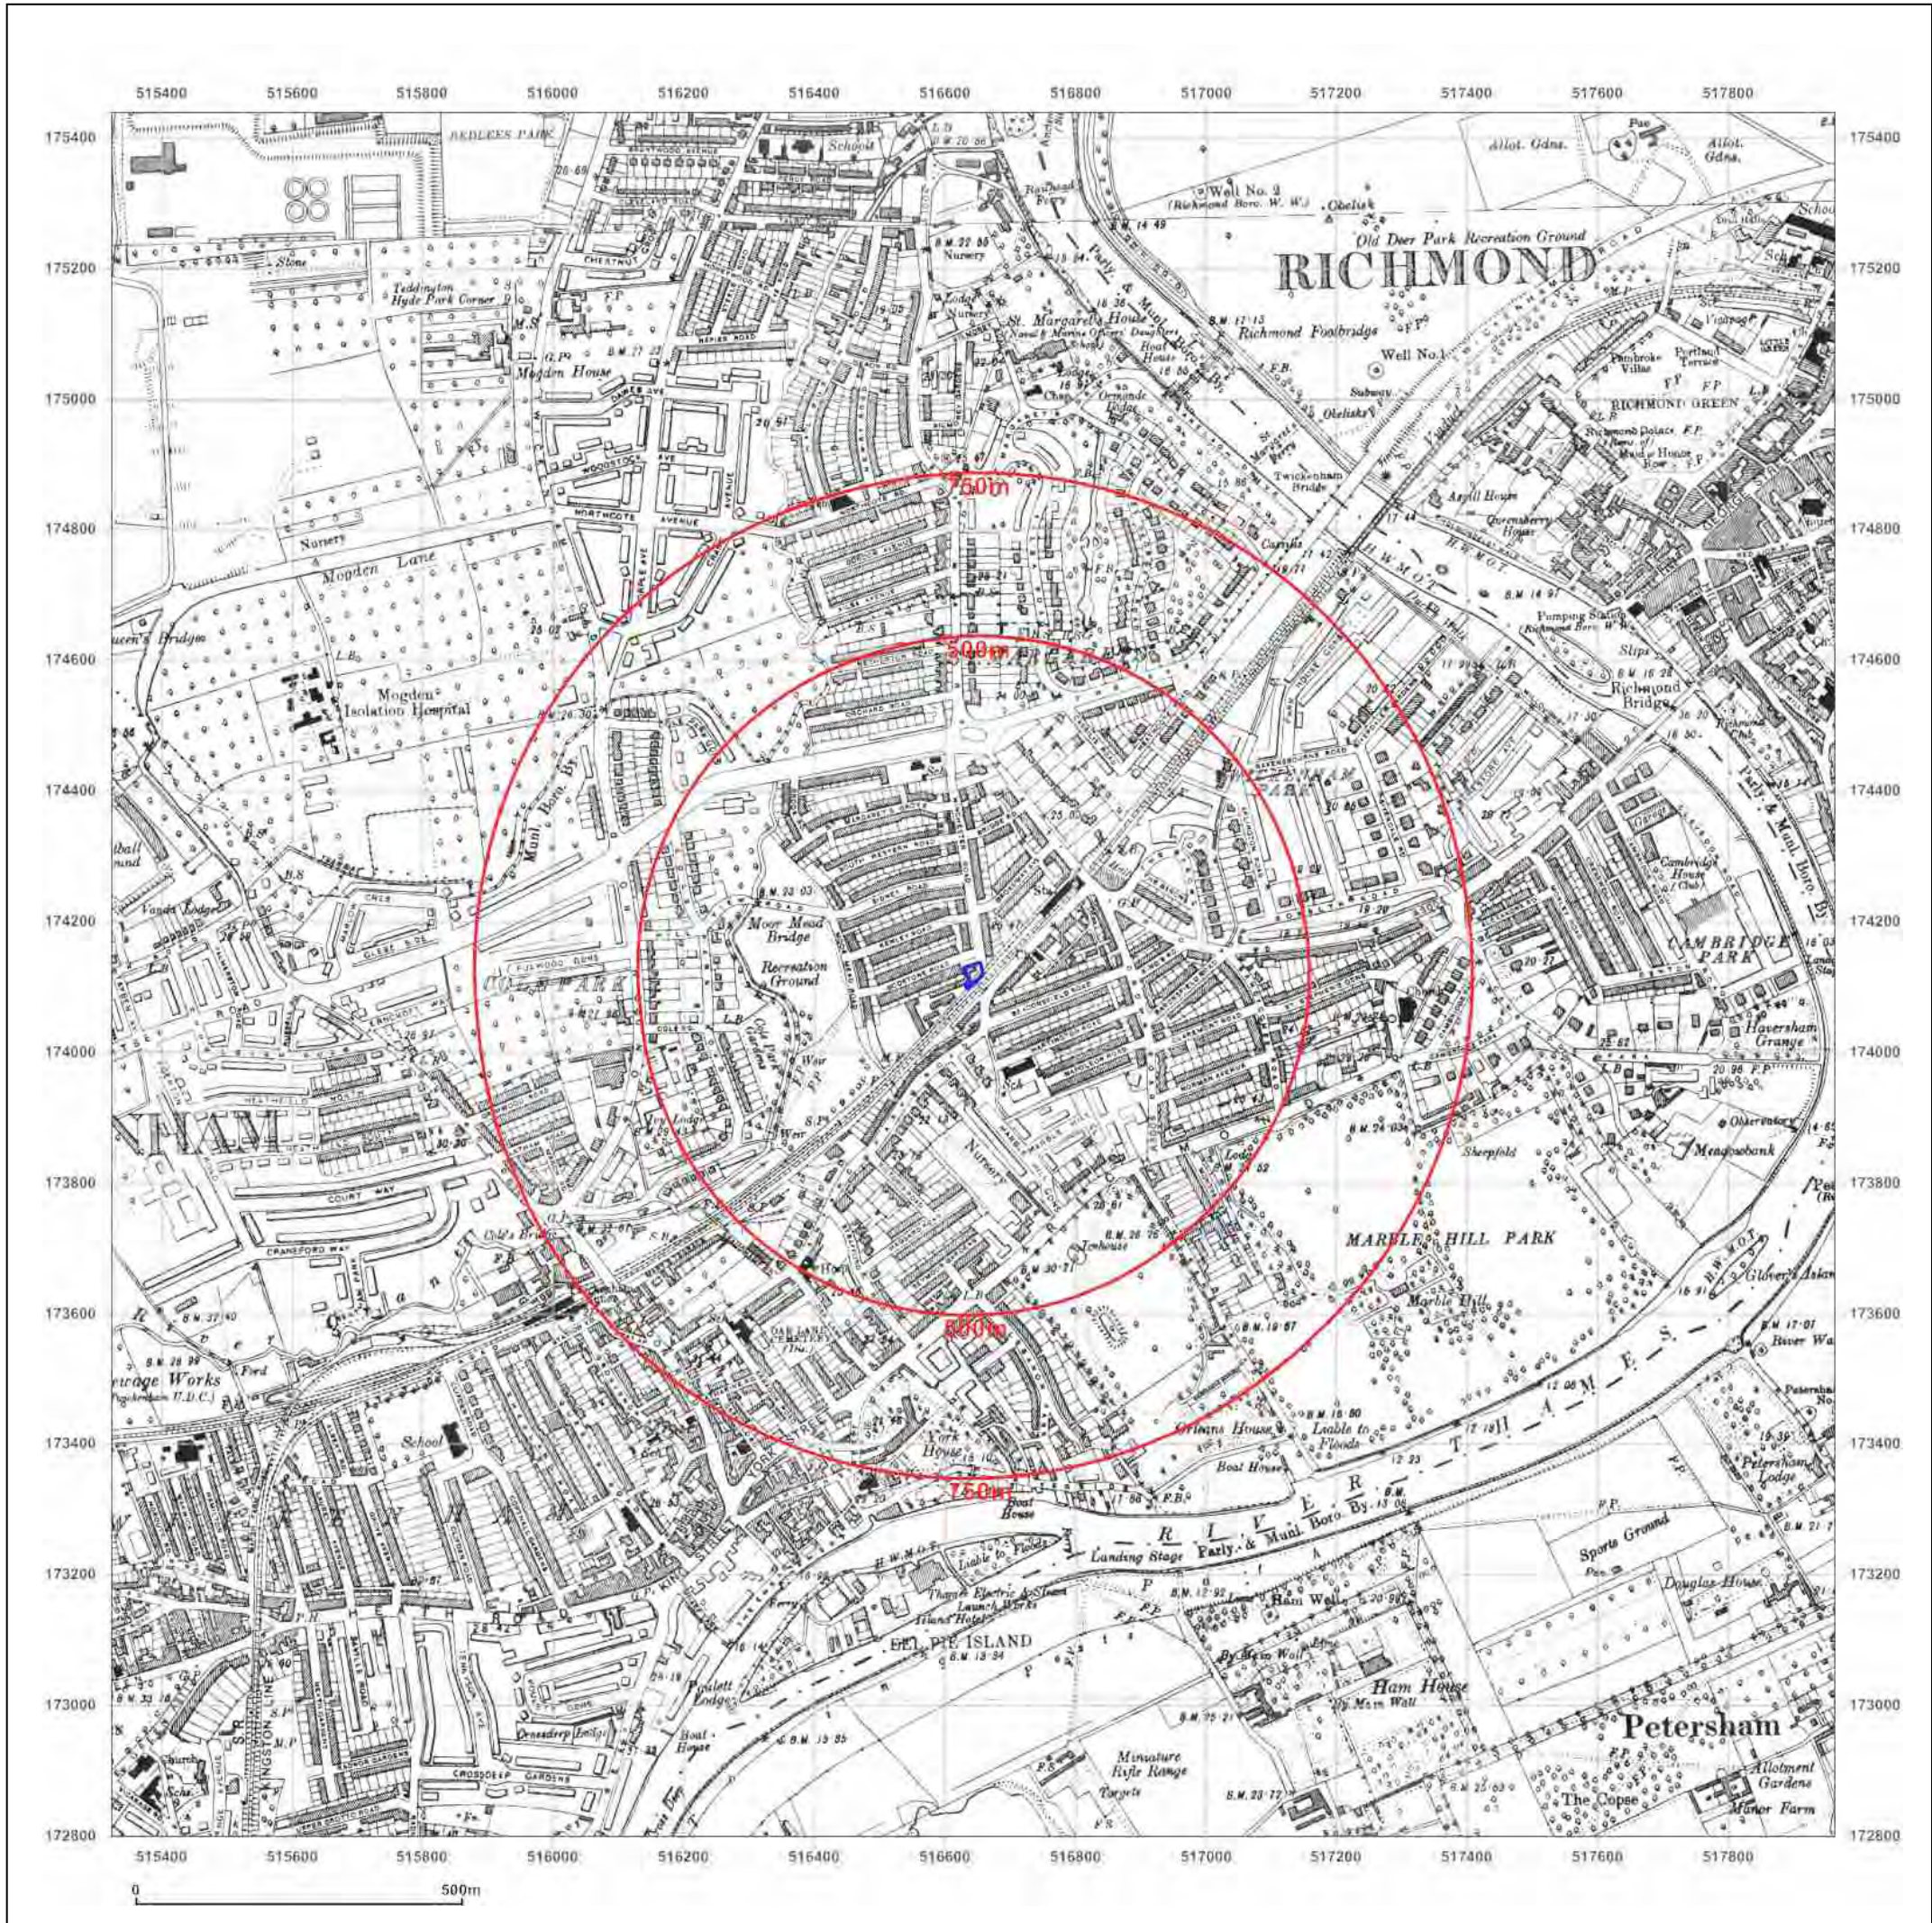

Produced by
Groundsure Insights
T: 08444 159000
E: info@groundsure.com
W: www.groundsure.com

© Crown copyright and database rights 2018 Ordnance Survey 100035207

Production date: 07 July 2020

Map legend available at:
www.groundsure.com/sites/default/files/groundsure_legend.pdf