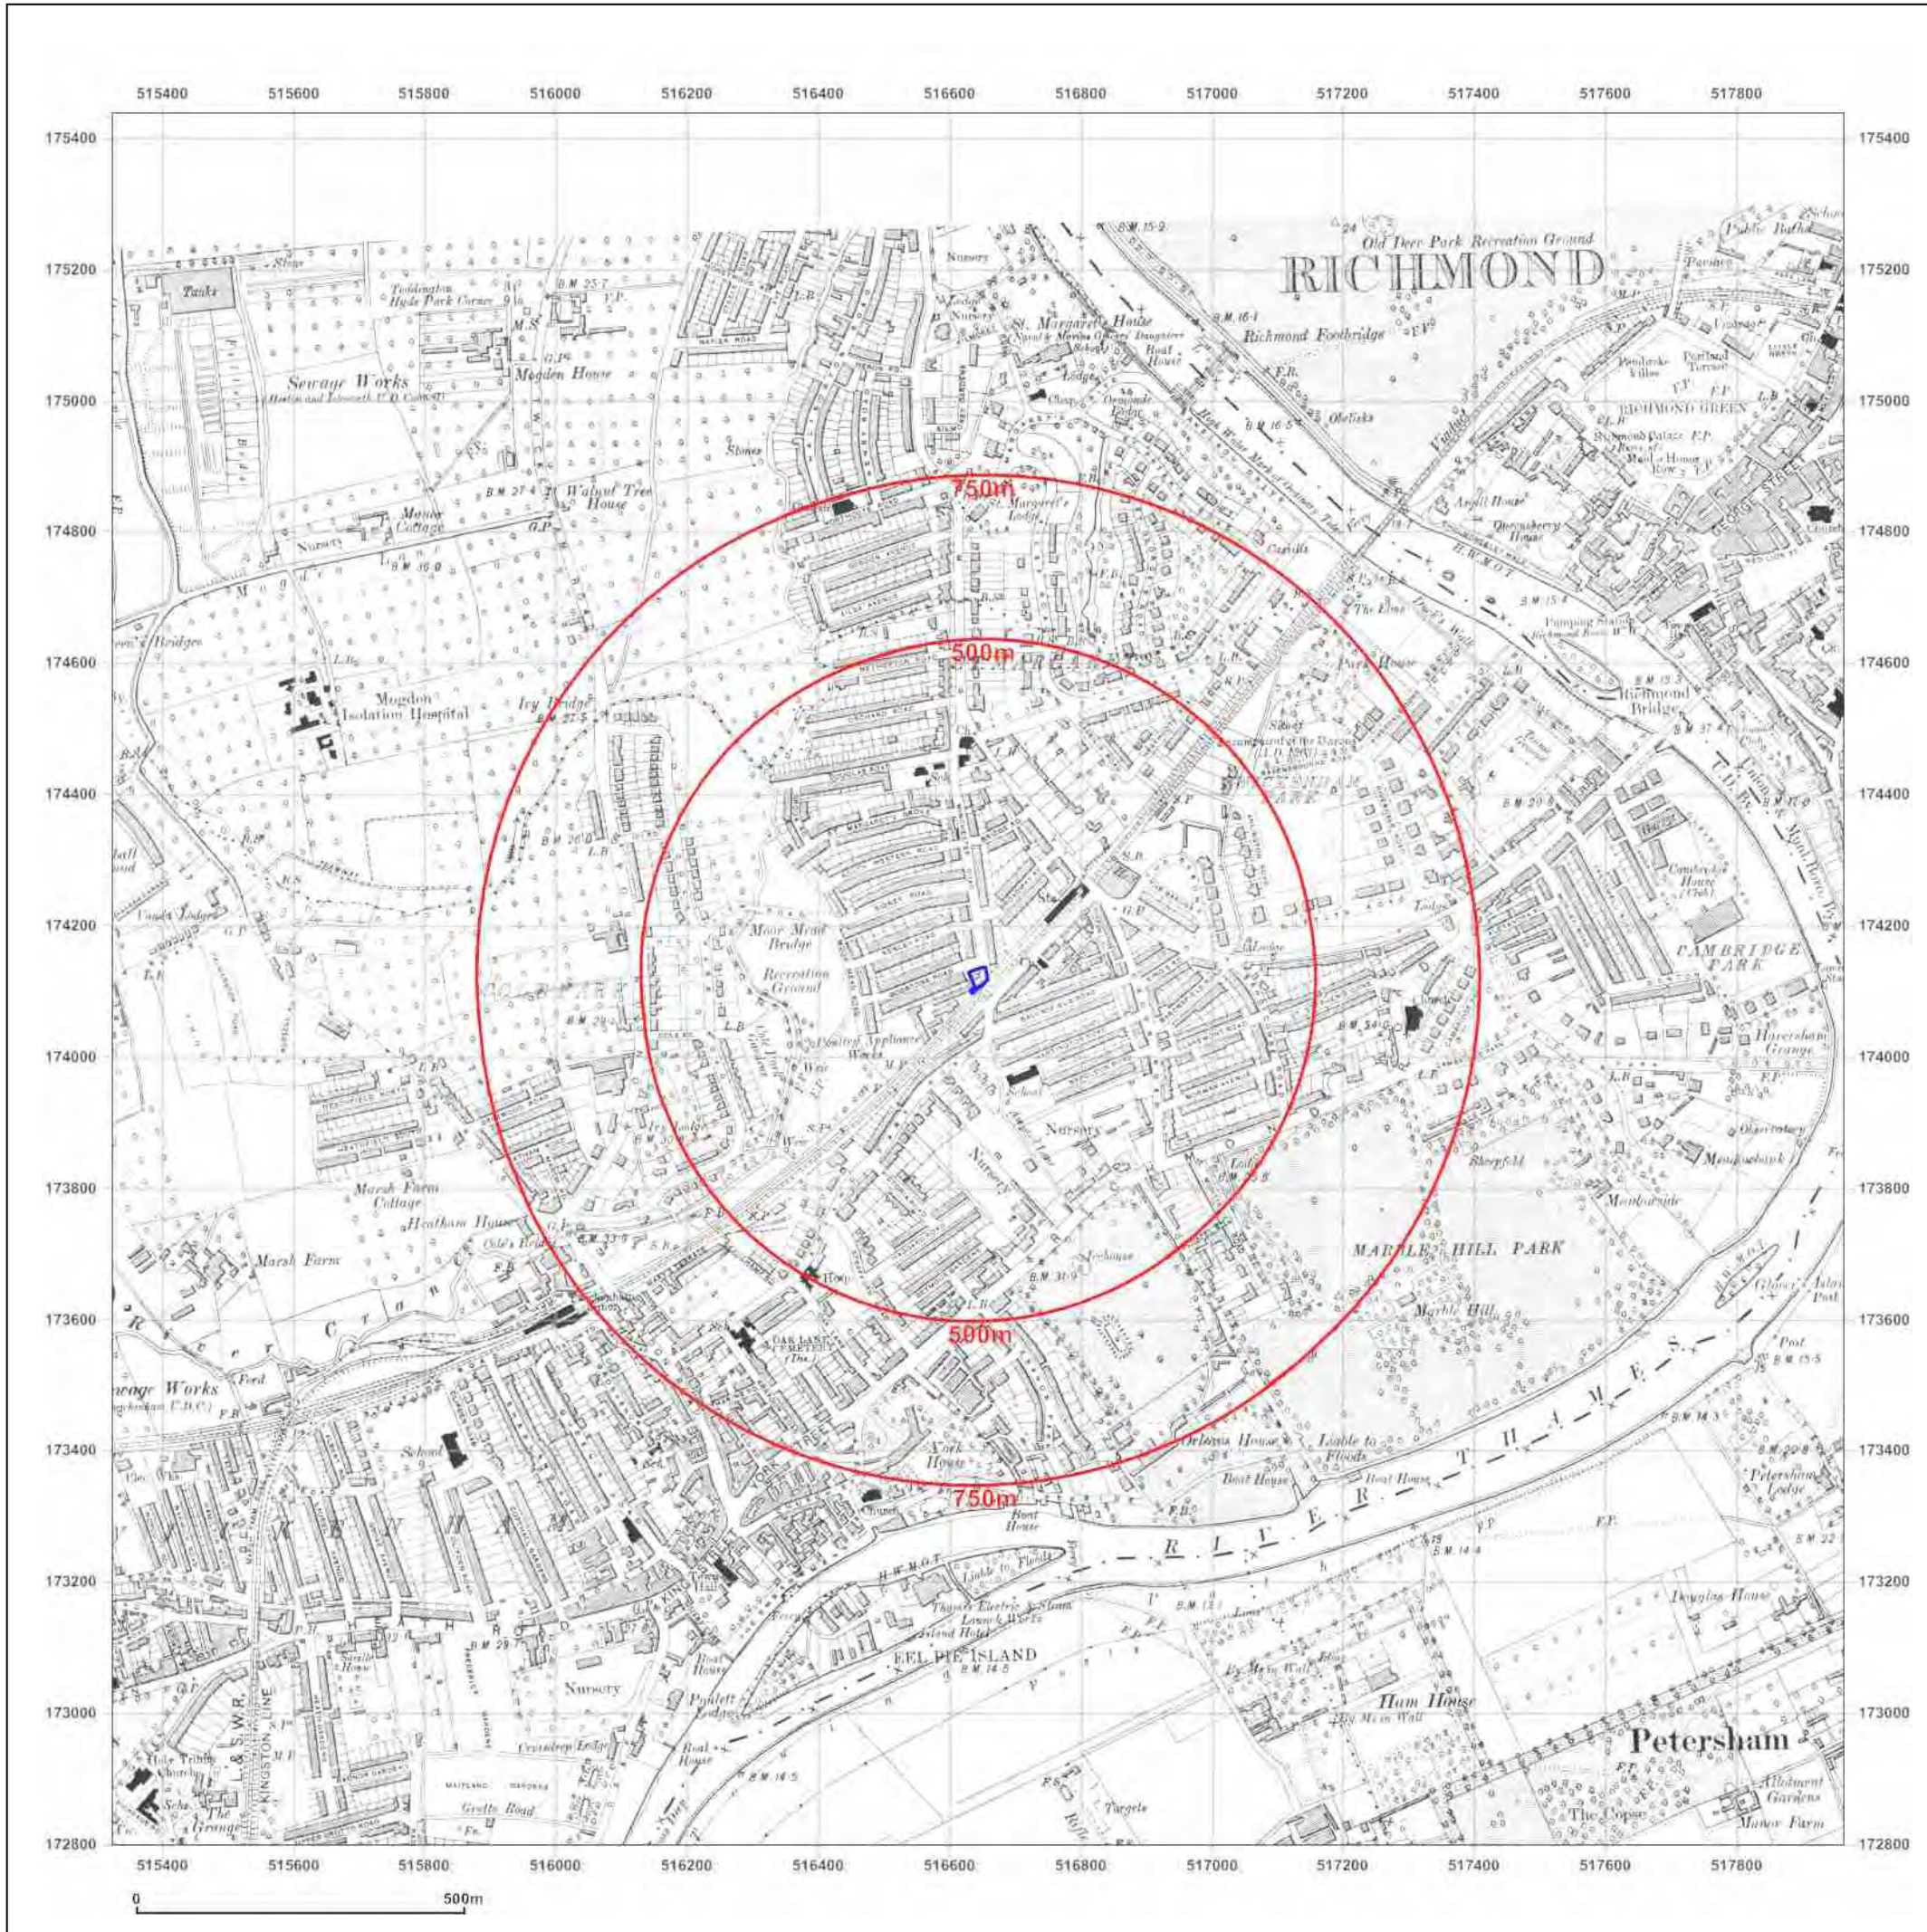

Site Details:

CAR PARK AT ST MARGARETS
BUSINESS CENTRE,
GODSTONE ROAD, ST
MARGARETS, TW1 1JS

Client Ref: P20-2043
Report Ref: GS-6850665
Grid Ref: 516642, 174117

Map Name: County Series

Map date: 1912

Scale: 1:10,560

Printed at: 1:10,560

Surveyed 1863
Revised 1912
Edition N/A
Copyright N/A
Levelled N/A

Produced by
Groundsure Insights
T: 08444 159000
E: info@groundsure.com
W: www.groundsure.com

© Crown copyright and database rights 2018 Ordnance Survey 100035207

Production date: 07 July 2020

Map legend available at:
www.groundsure.com/sites/default/files/groundsure_legend.pdf