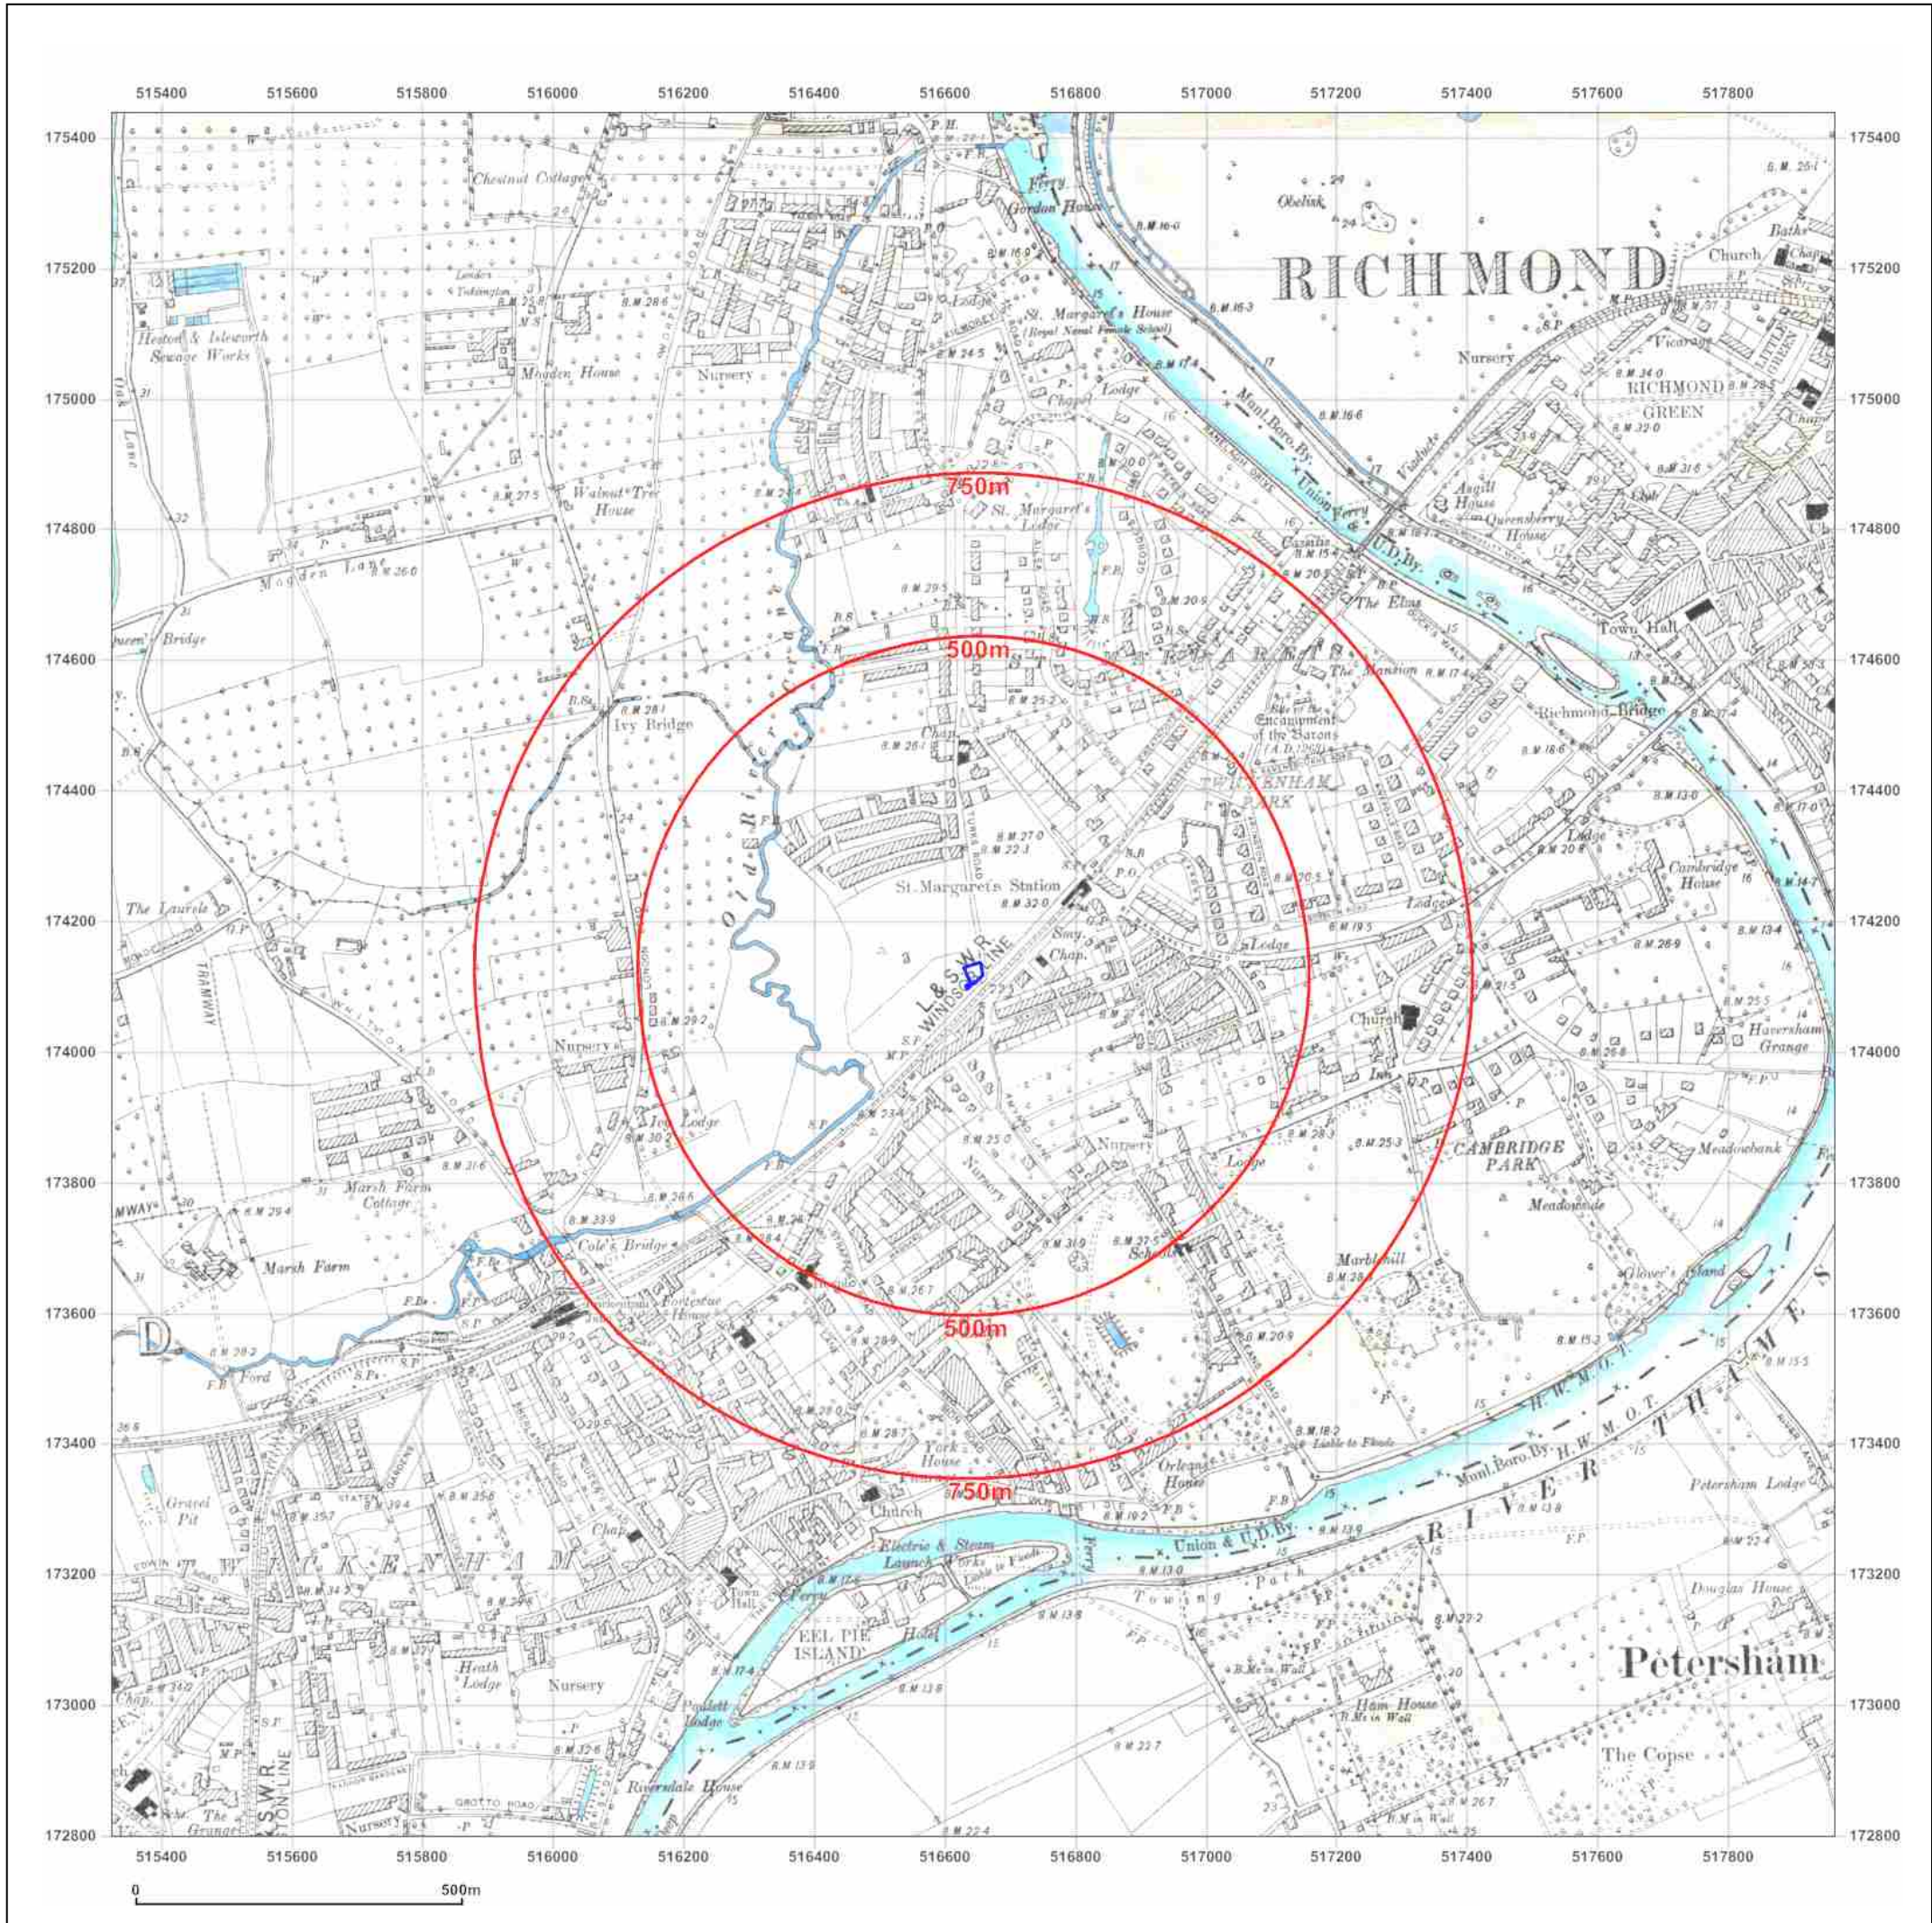

Surveyed 1868
Revised 1894
Edition N/A
Copyright N/A
Levelled N/A

Produced by
Groundsure Insights
T: 08444 159000
E: info@groundsure.com
W: www.groundsure.com

© Crown copyright and database rights 2018 Ordnance Survey 100035207

Production date: 07 July 2020

Map legend available at:
www.groundsure.com/sites/default/files/groundsure_legend.pdf