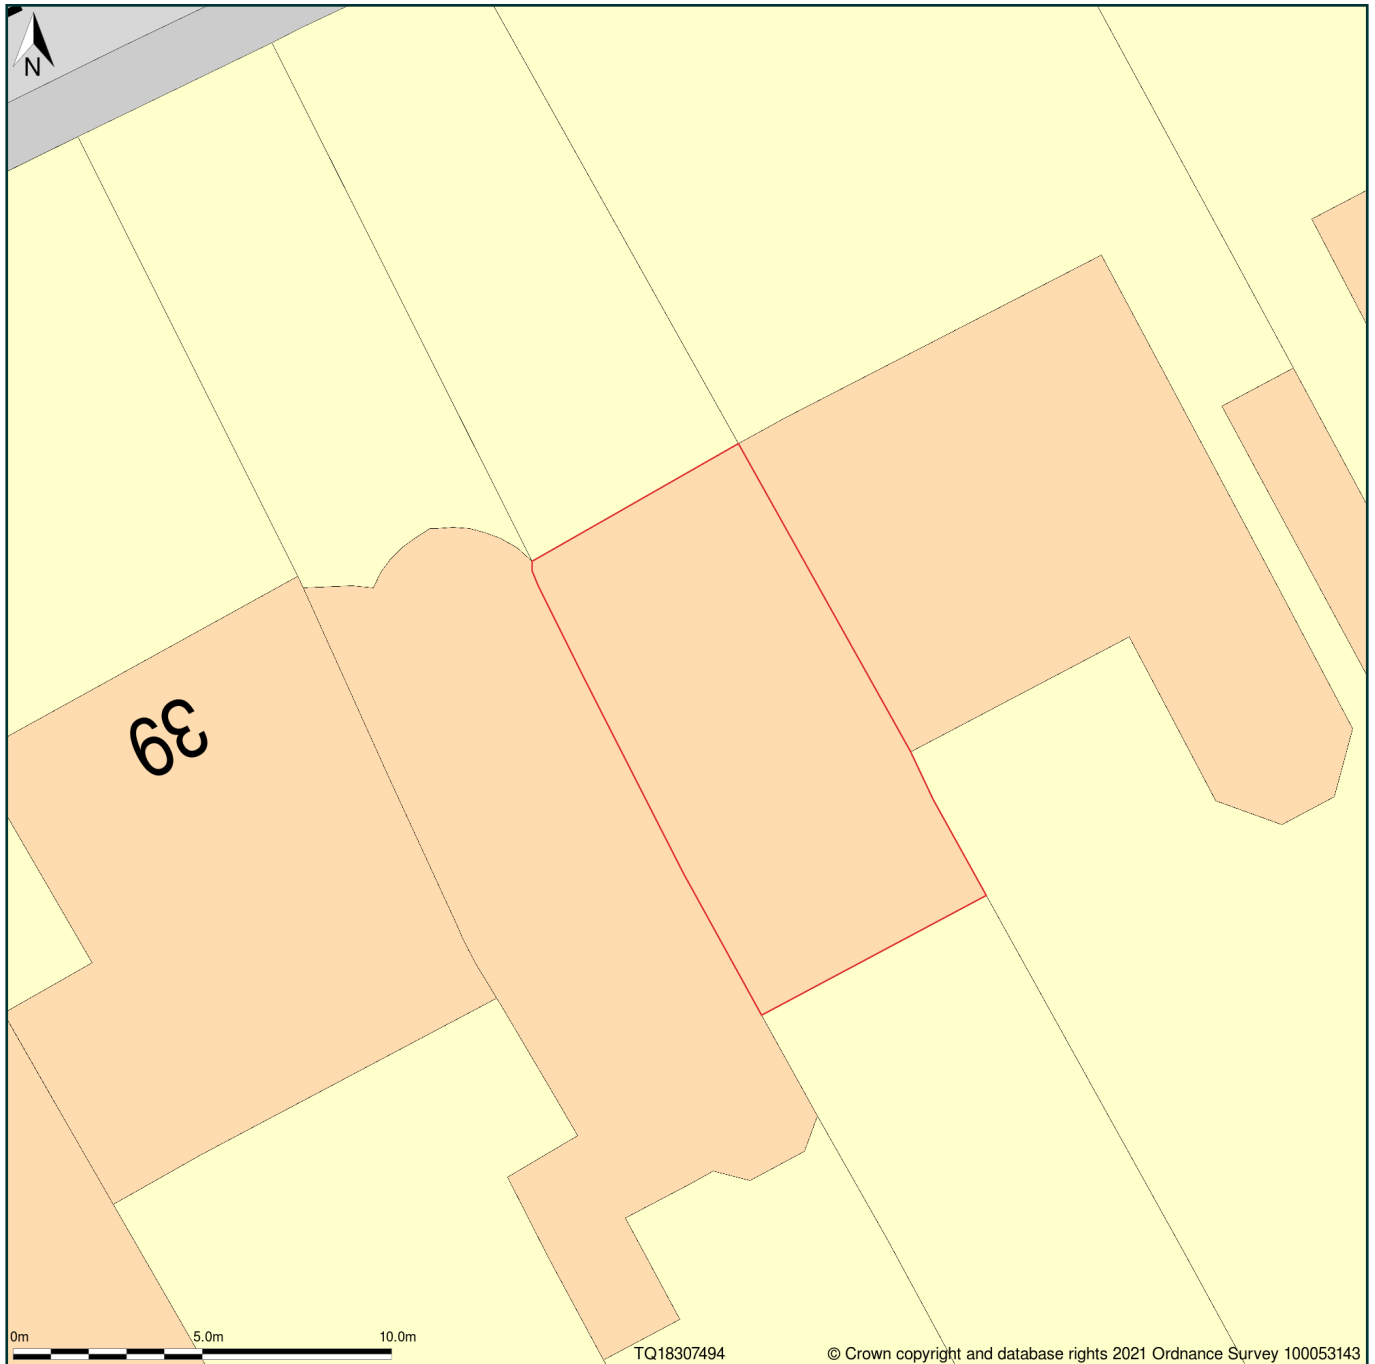

43, Sheen Road, Richmond, Richmond Upon Thames, TW9 1AJ

Block Plan shows area bounded by: 518283.0, 174924.0 518319.0, 174960.0 (at a scale of 1:200), OSGridRef: TQ18307494. The representation of a road, track or path is no evidence of a right of way. The representation of features as lines is no evidence of a property boundary.

Produced on 21st Jan 2021 from the Ordnance Survey National Geographic Database and incorporating surveyed revision available at this date. Reproduction in whole or part is prohibited without the prior permission of Ordnance Survey. © Crown copyright 2021. Supplied by www.buyaplan.co.uk a licensed Ordnance Survey partner (100053143). Unique plan reference: #00592295-6C38CA