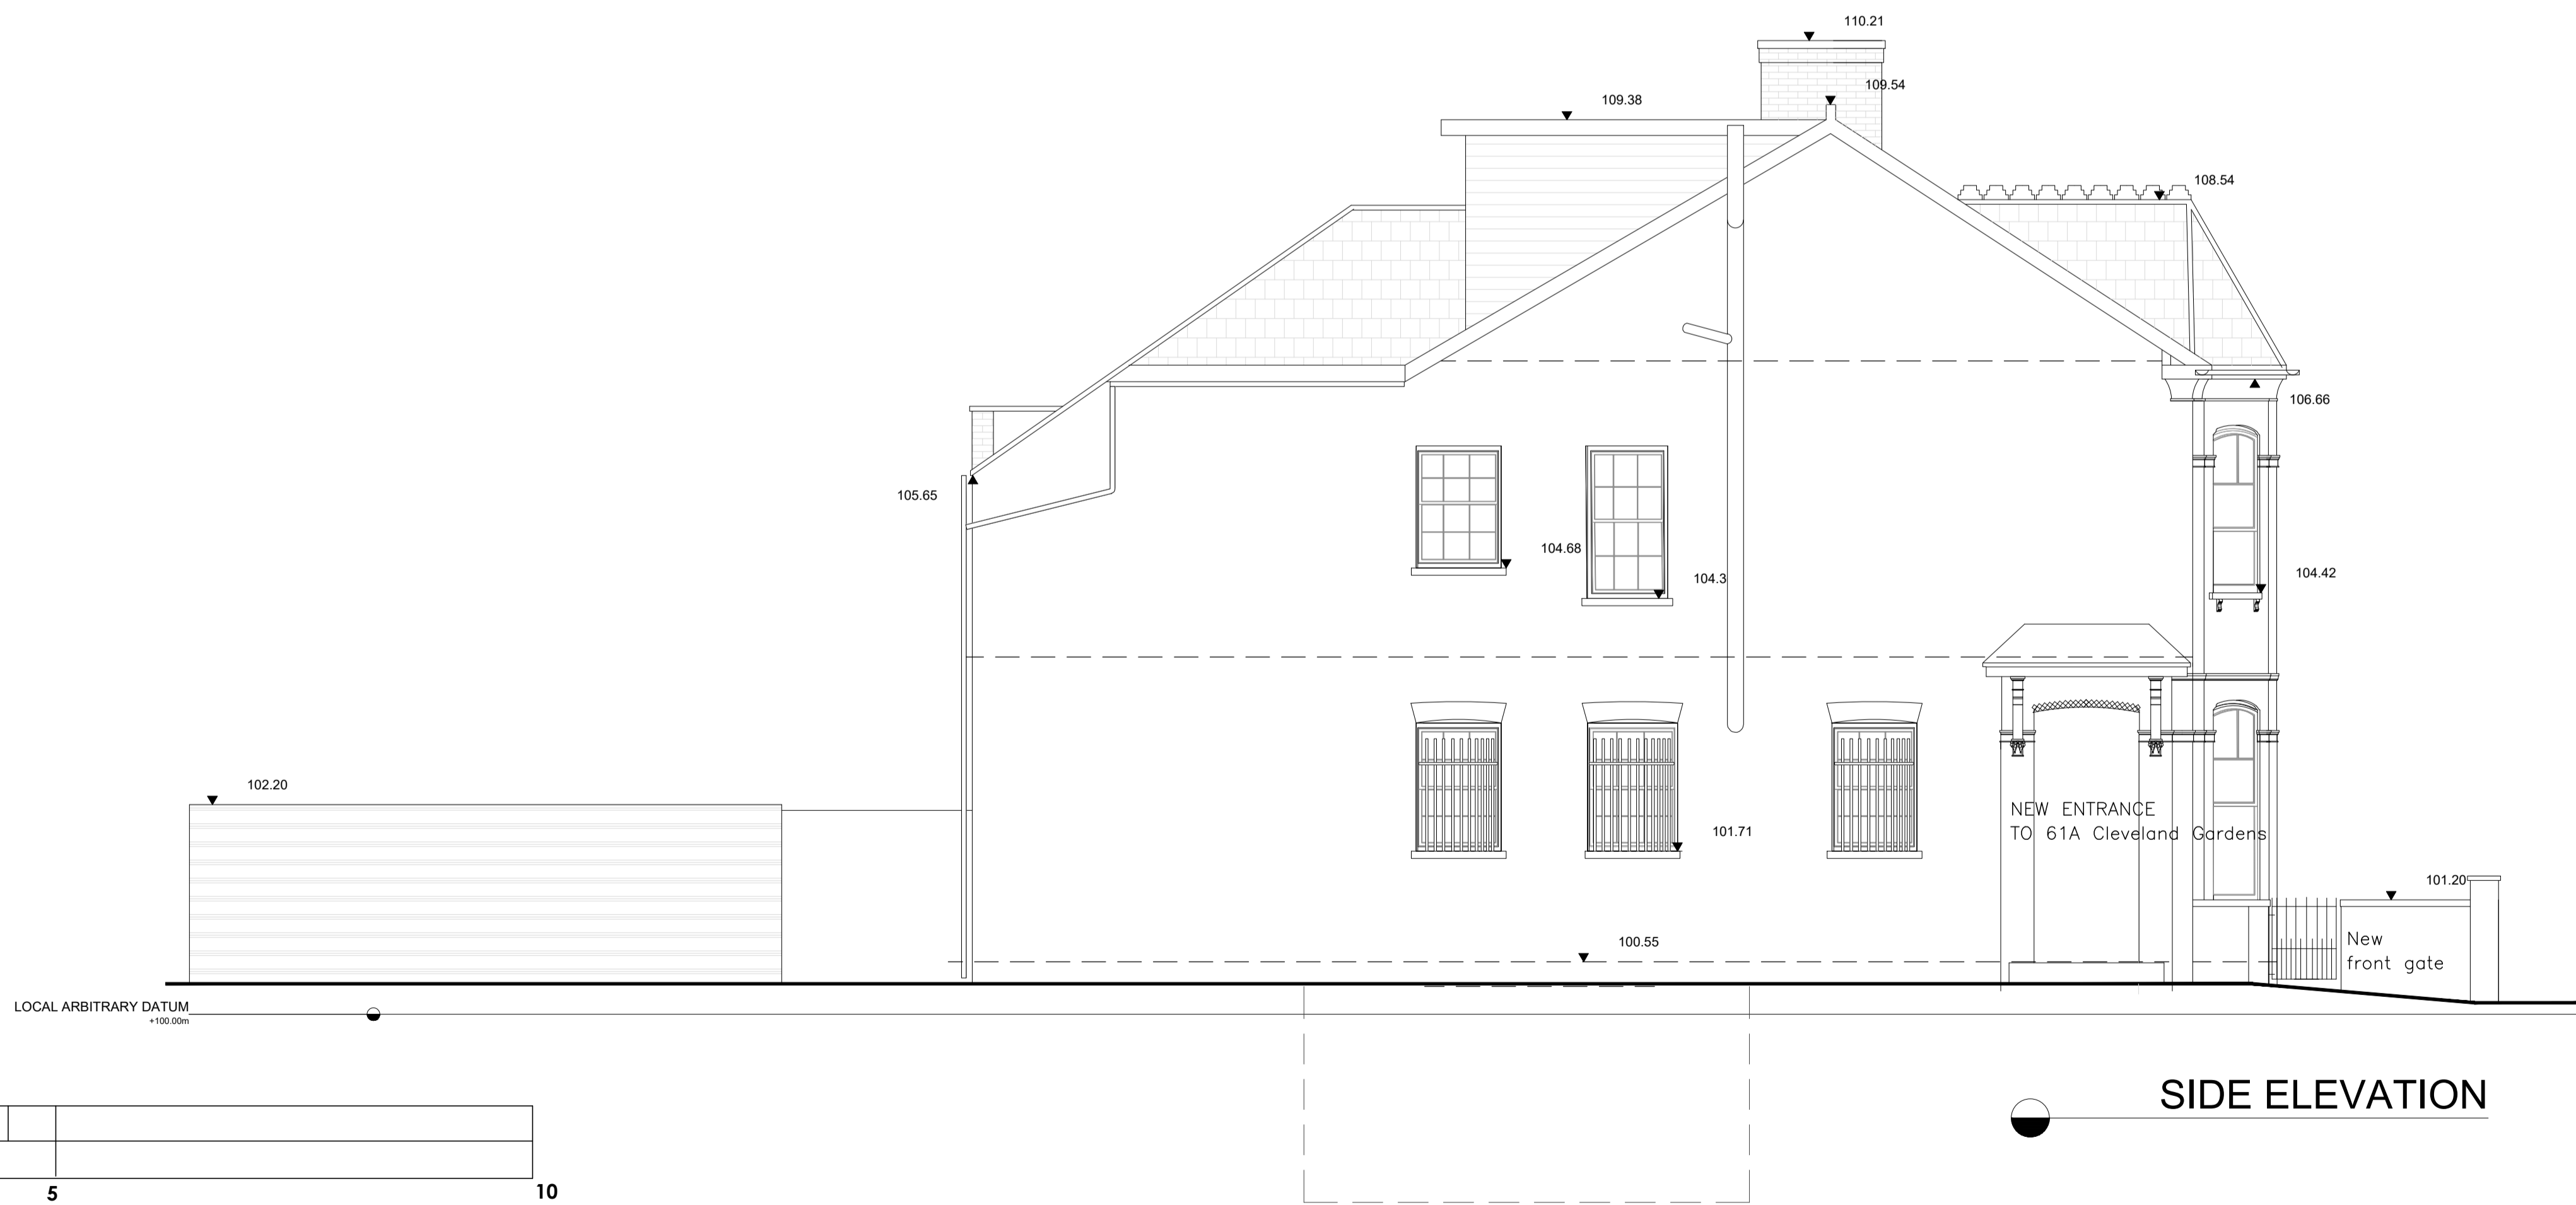

FRONT ELEVATION

SIDE ELEVATION

SCALE : METRES

<b>Stephen Reyburn Architects</b> 17 GLENTHAM ROAD LONDON SW13 9JB 0208 741 0010 SRARCHITECTS@ME.COM		G 23.02.2021 GARDEN/TREES F 09.02.2021 NV EMAIL E 09.02.2021 NV COMMENTS D 05.02.2021 CLIENT & NV COMMENTS O 22.01.2021 CLIENT COMMENTS C 18.01.2021 CLIENT COMMENTS B 06.01.2021 CLIENT COMMENTS A	REV DATE AMENDMENTS	REV DATE AMENDMENTS	PROJECT 61 CLEVELAND GARDENS LONDON SW13 0AJ DRAWING TITLE FRONT AND SIDE ELEVATION AS PROPOSED	SCALE 1:50 @ A1 & 1:100 @ A3 DRAWN 20.12.20	61CG.12G
--	--	--	---------------------------	---------------------------	--	--	----------