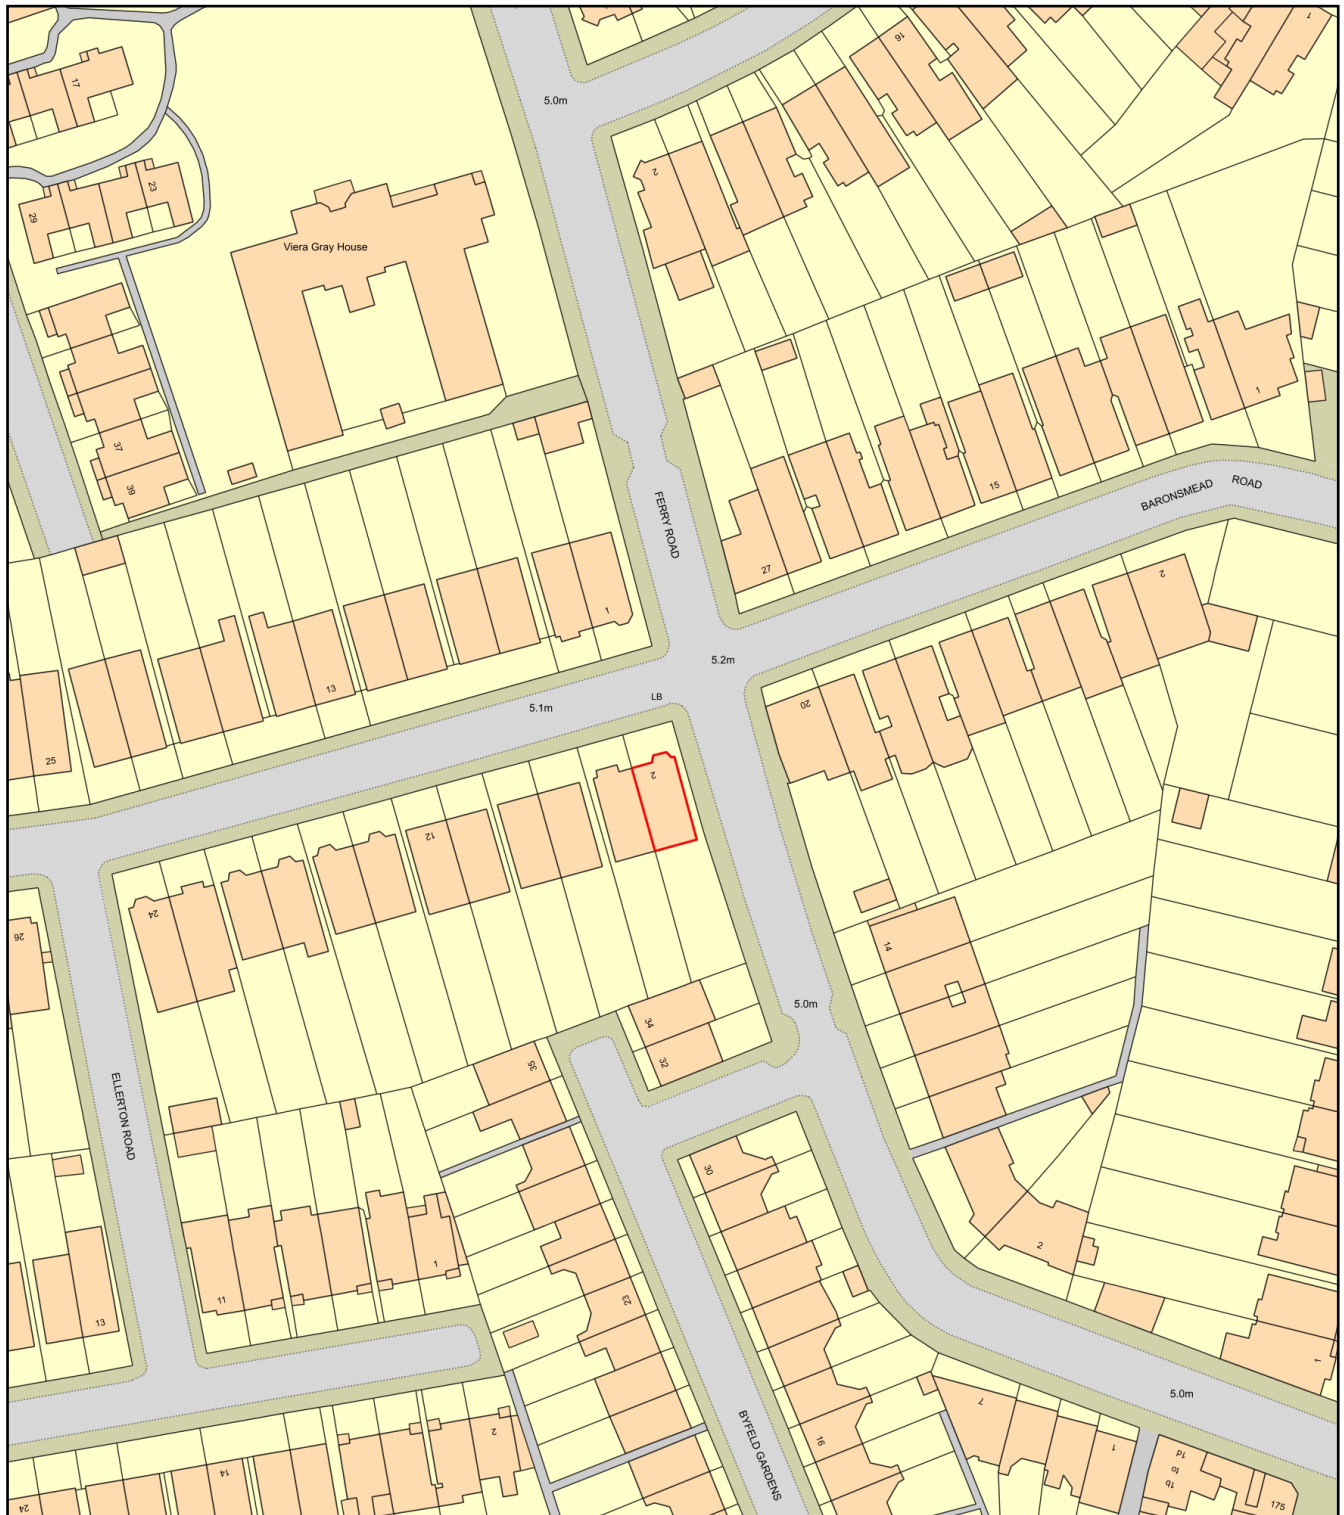

Site Plan, 2 Westmoreland Road SW139RY - Location Plan

Plan Produced for: **Tim Cook**
Date Produced: 15 Feb 2021
Plan Reference Number: TQRQM21046160235197
Scale: 1:1250 @ A4