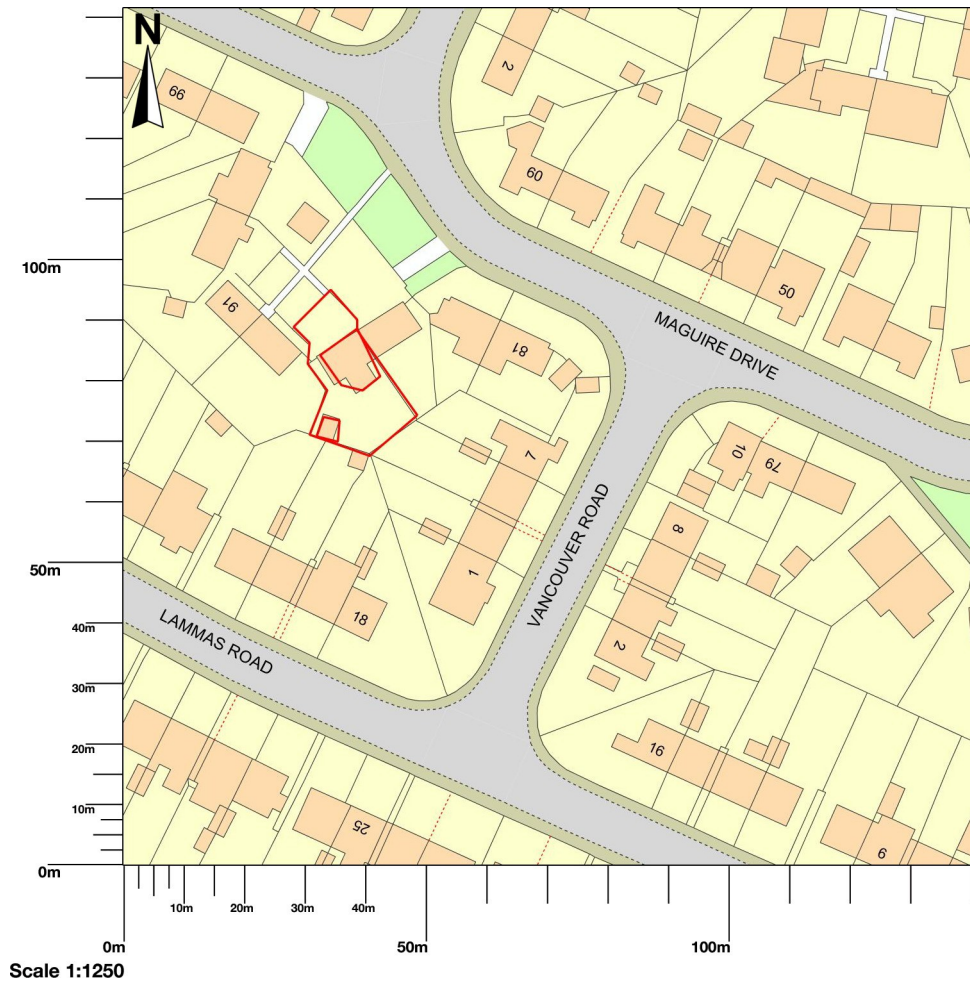

87 Maguire Drive, Richmond, TW10 7XZ

Map area bounded by: 517234,171502 517376,171644. Produced on 26 February 2021 from the OS National Geographic Database. Reproduction in whole or part is prohibited without the prior permission of Ordnance Survey. © Crown copyright 2021. Supplied by UKPlanningMaps.com a licensed OS partner (100054135). Unique plan reference: p2cuk/578139/783561