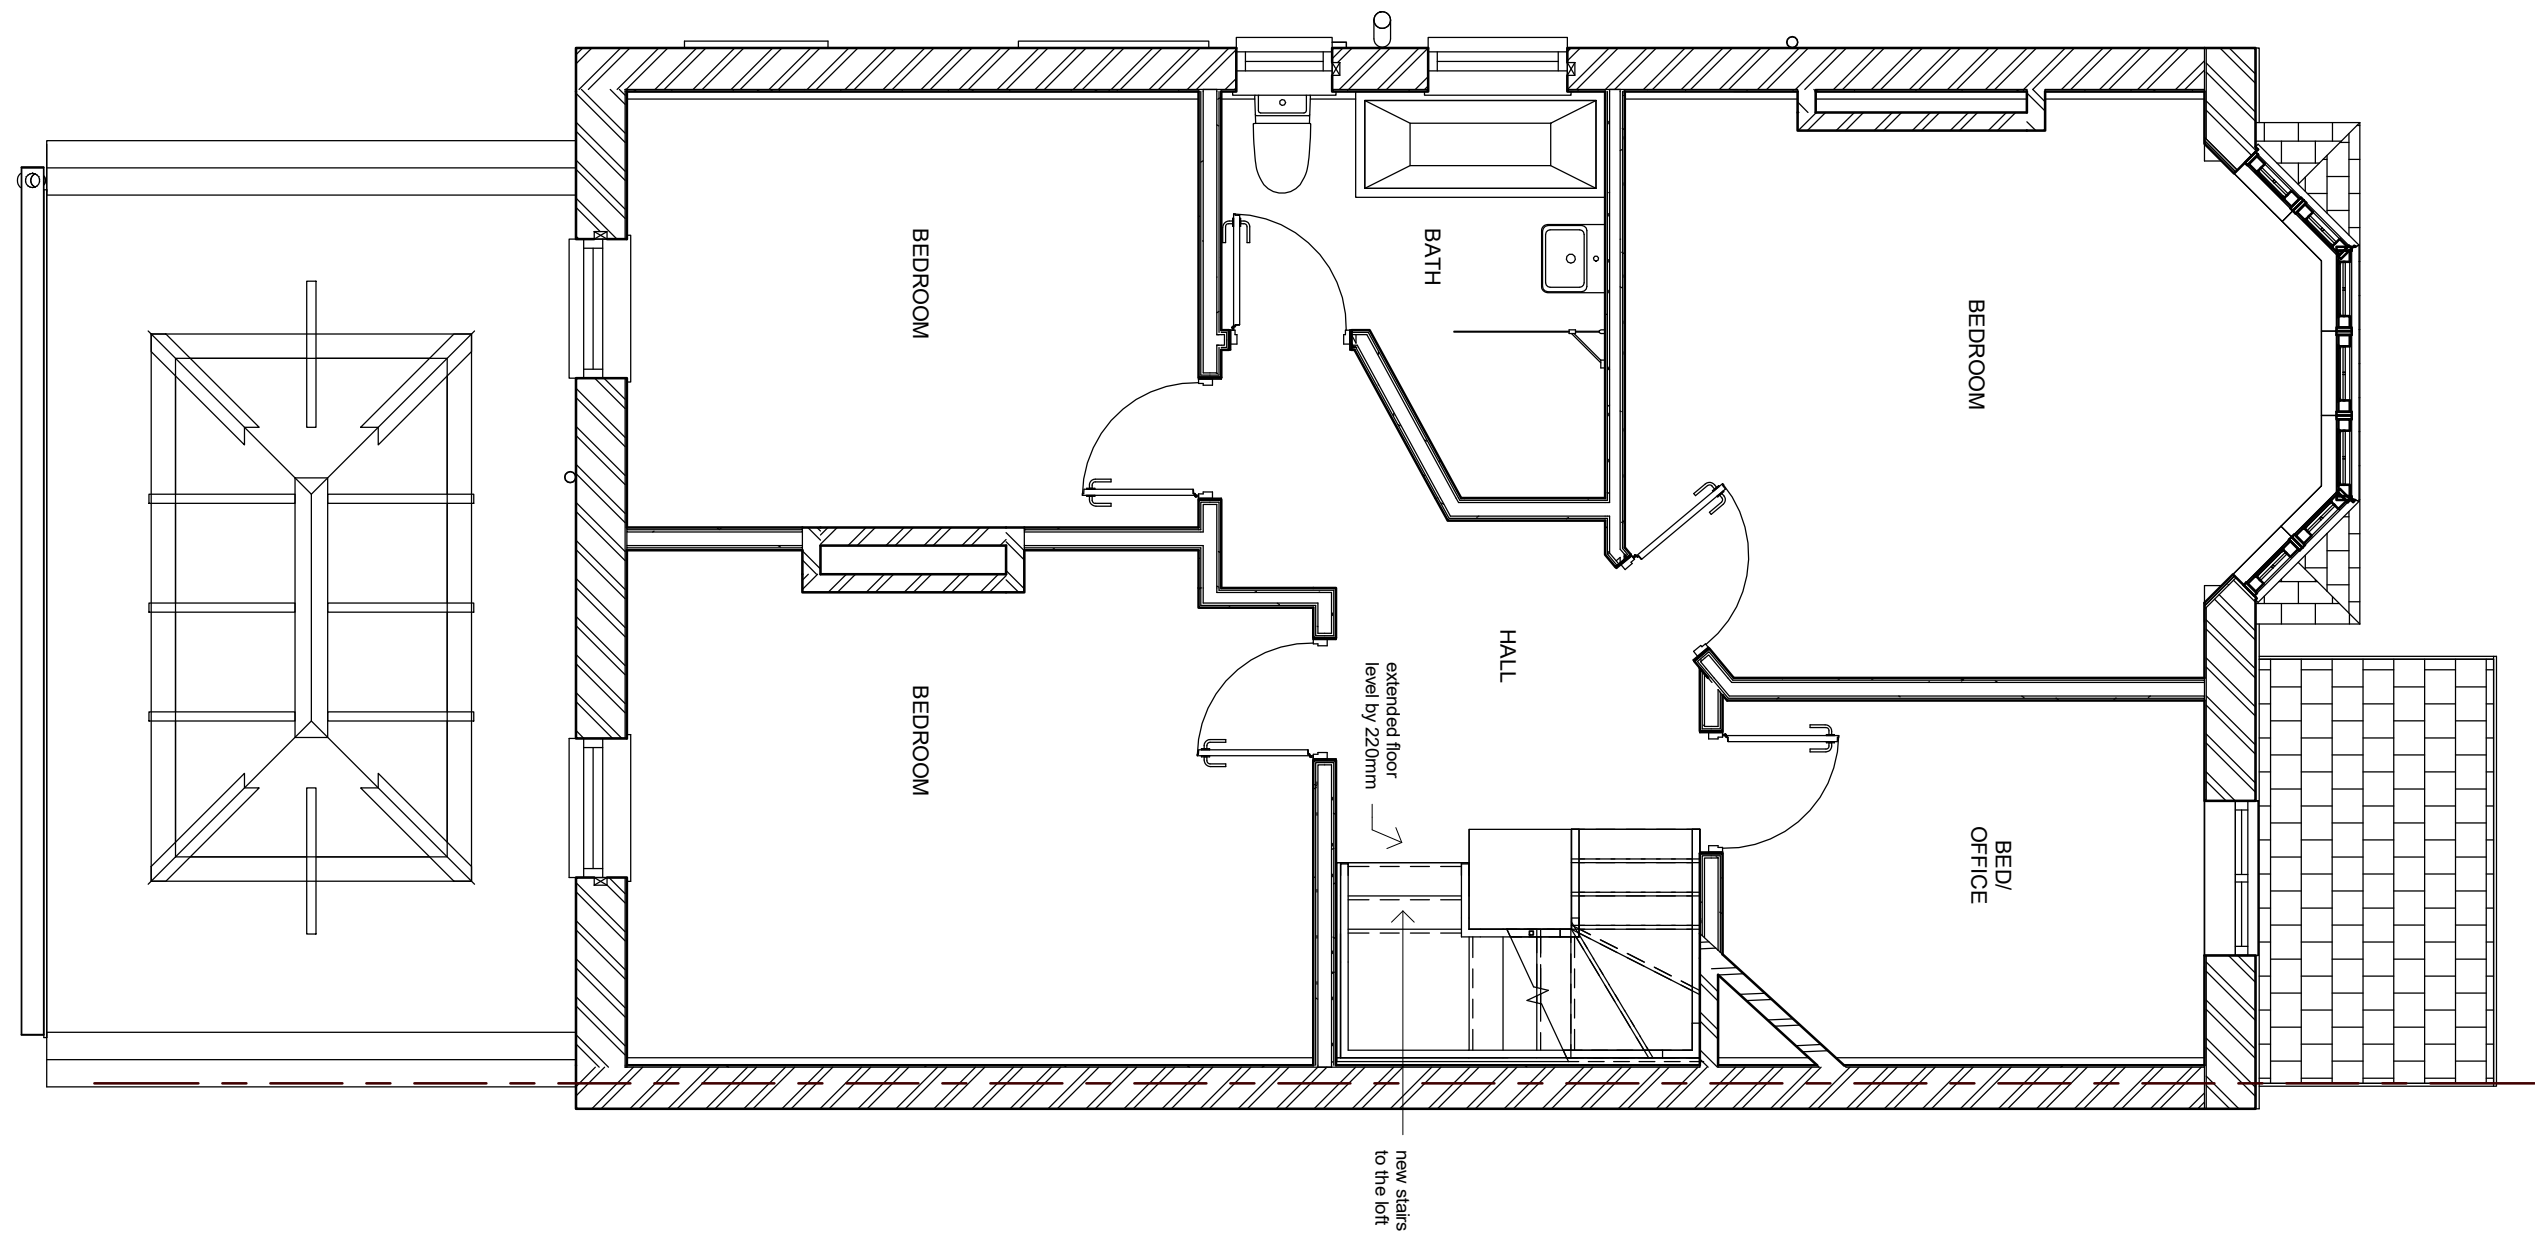

1  
1 : 50  
PROPOSED FIRST FLOOR PLAN

VISUAL SCALE 1:50 @ A3

**JEYH** Tel. 020 8785 2963  
 Mob. 07841 142561  
 20 Green Lane  
 Molesey, KT8 2PN  
 Just Extend Your House Ltd [info@justextendyourhouse.co.uk](mailto:info@justextendyourhouse.co.uk)

**NOTE:**  
 These drawings must be read in conjunction with Building Control Regulation details and structural calculation.  
 All dimensions to be confirmed on site.

**Project Name**  
 65 BURLINGTON AVENUE  
 RICHMOND  
 TW9 4DG

<b>PROPOSED 1ST FLOOR PLAN</b>		<b>A105</b>
Project number	560-PL-F	
Date	08/02/2021	
Drawn by	MALGORZATA KURZOWNIK	Scale 1 : 50