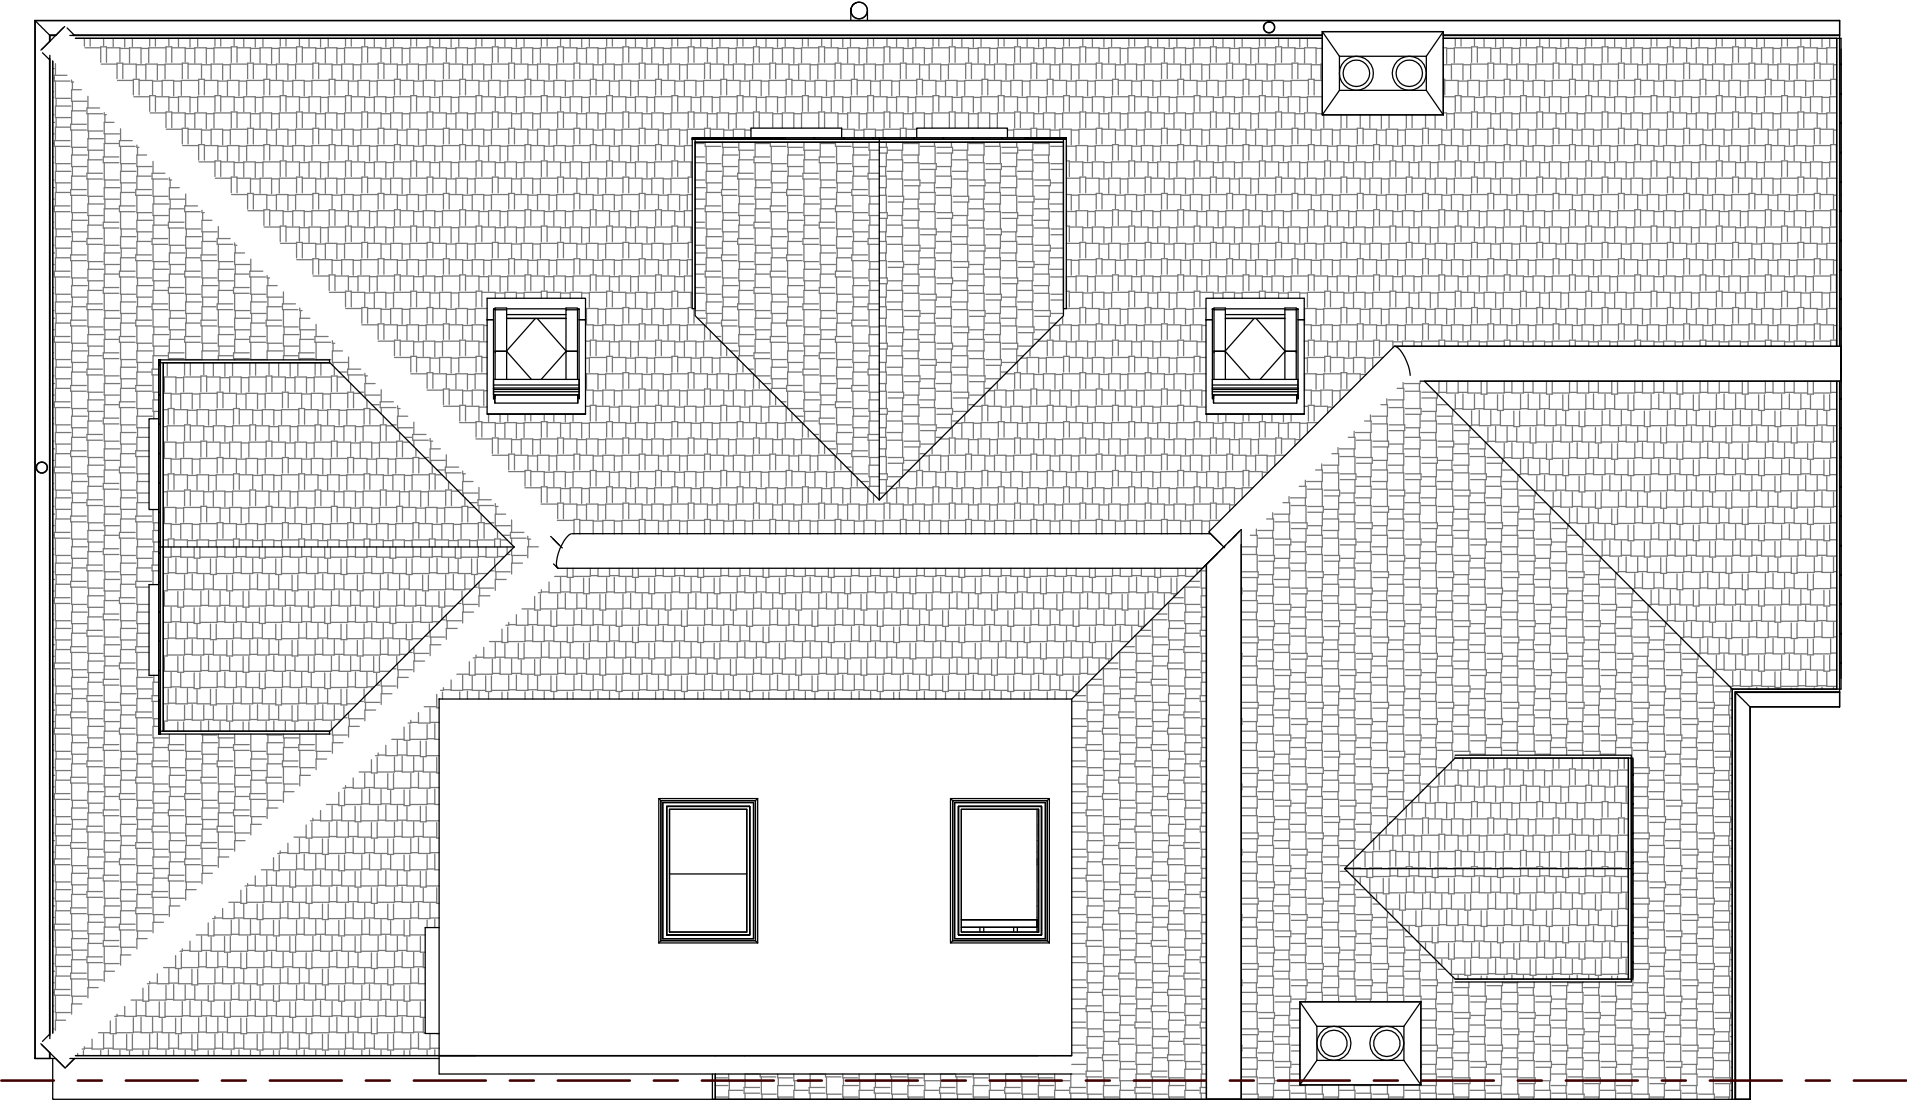

1  
1 : 50  
PROPOSED ROOF

VISUAL SCALE 1:50 @ A3

**JEYH** Tel. 020 8785 2963  
 Mob. 07841 142561  
 20 Green Lane  
 Molesey, KT8 2PN  
 Just Extend Your House Ltd [info@justextendyourhouse.co.uk](mailto:info@justextendyourhouse.co.uk)

**NOTE:**  
 These drawings must be read in conjunction with Building Control Regulation details and structural calculation.  
 All dimensions to be confirmed on site.

**Project Name**  
 65 BURLINGTON AVENUE  
 RICHMOND  
 TW9 4DG

<b>PROPOSED ROOF PLAN</b>		<b>A107</b>
Project number	560-PL-F	
Date	08/02/2021	
Drawn by	MALGORZATA KURZOWNIK	Scale 1 : 50