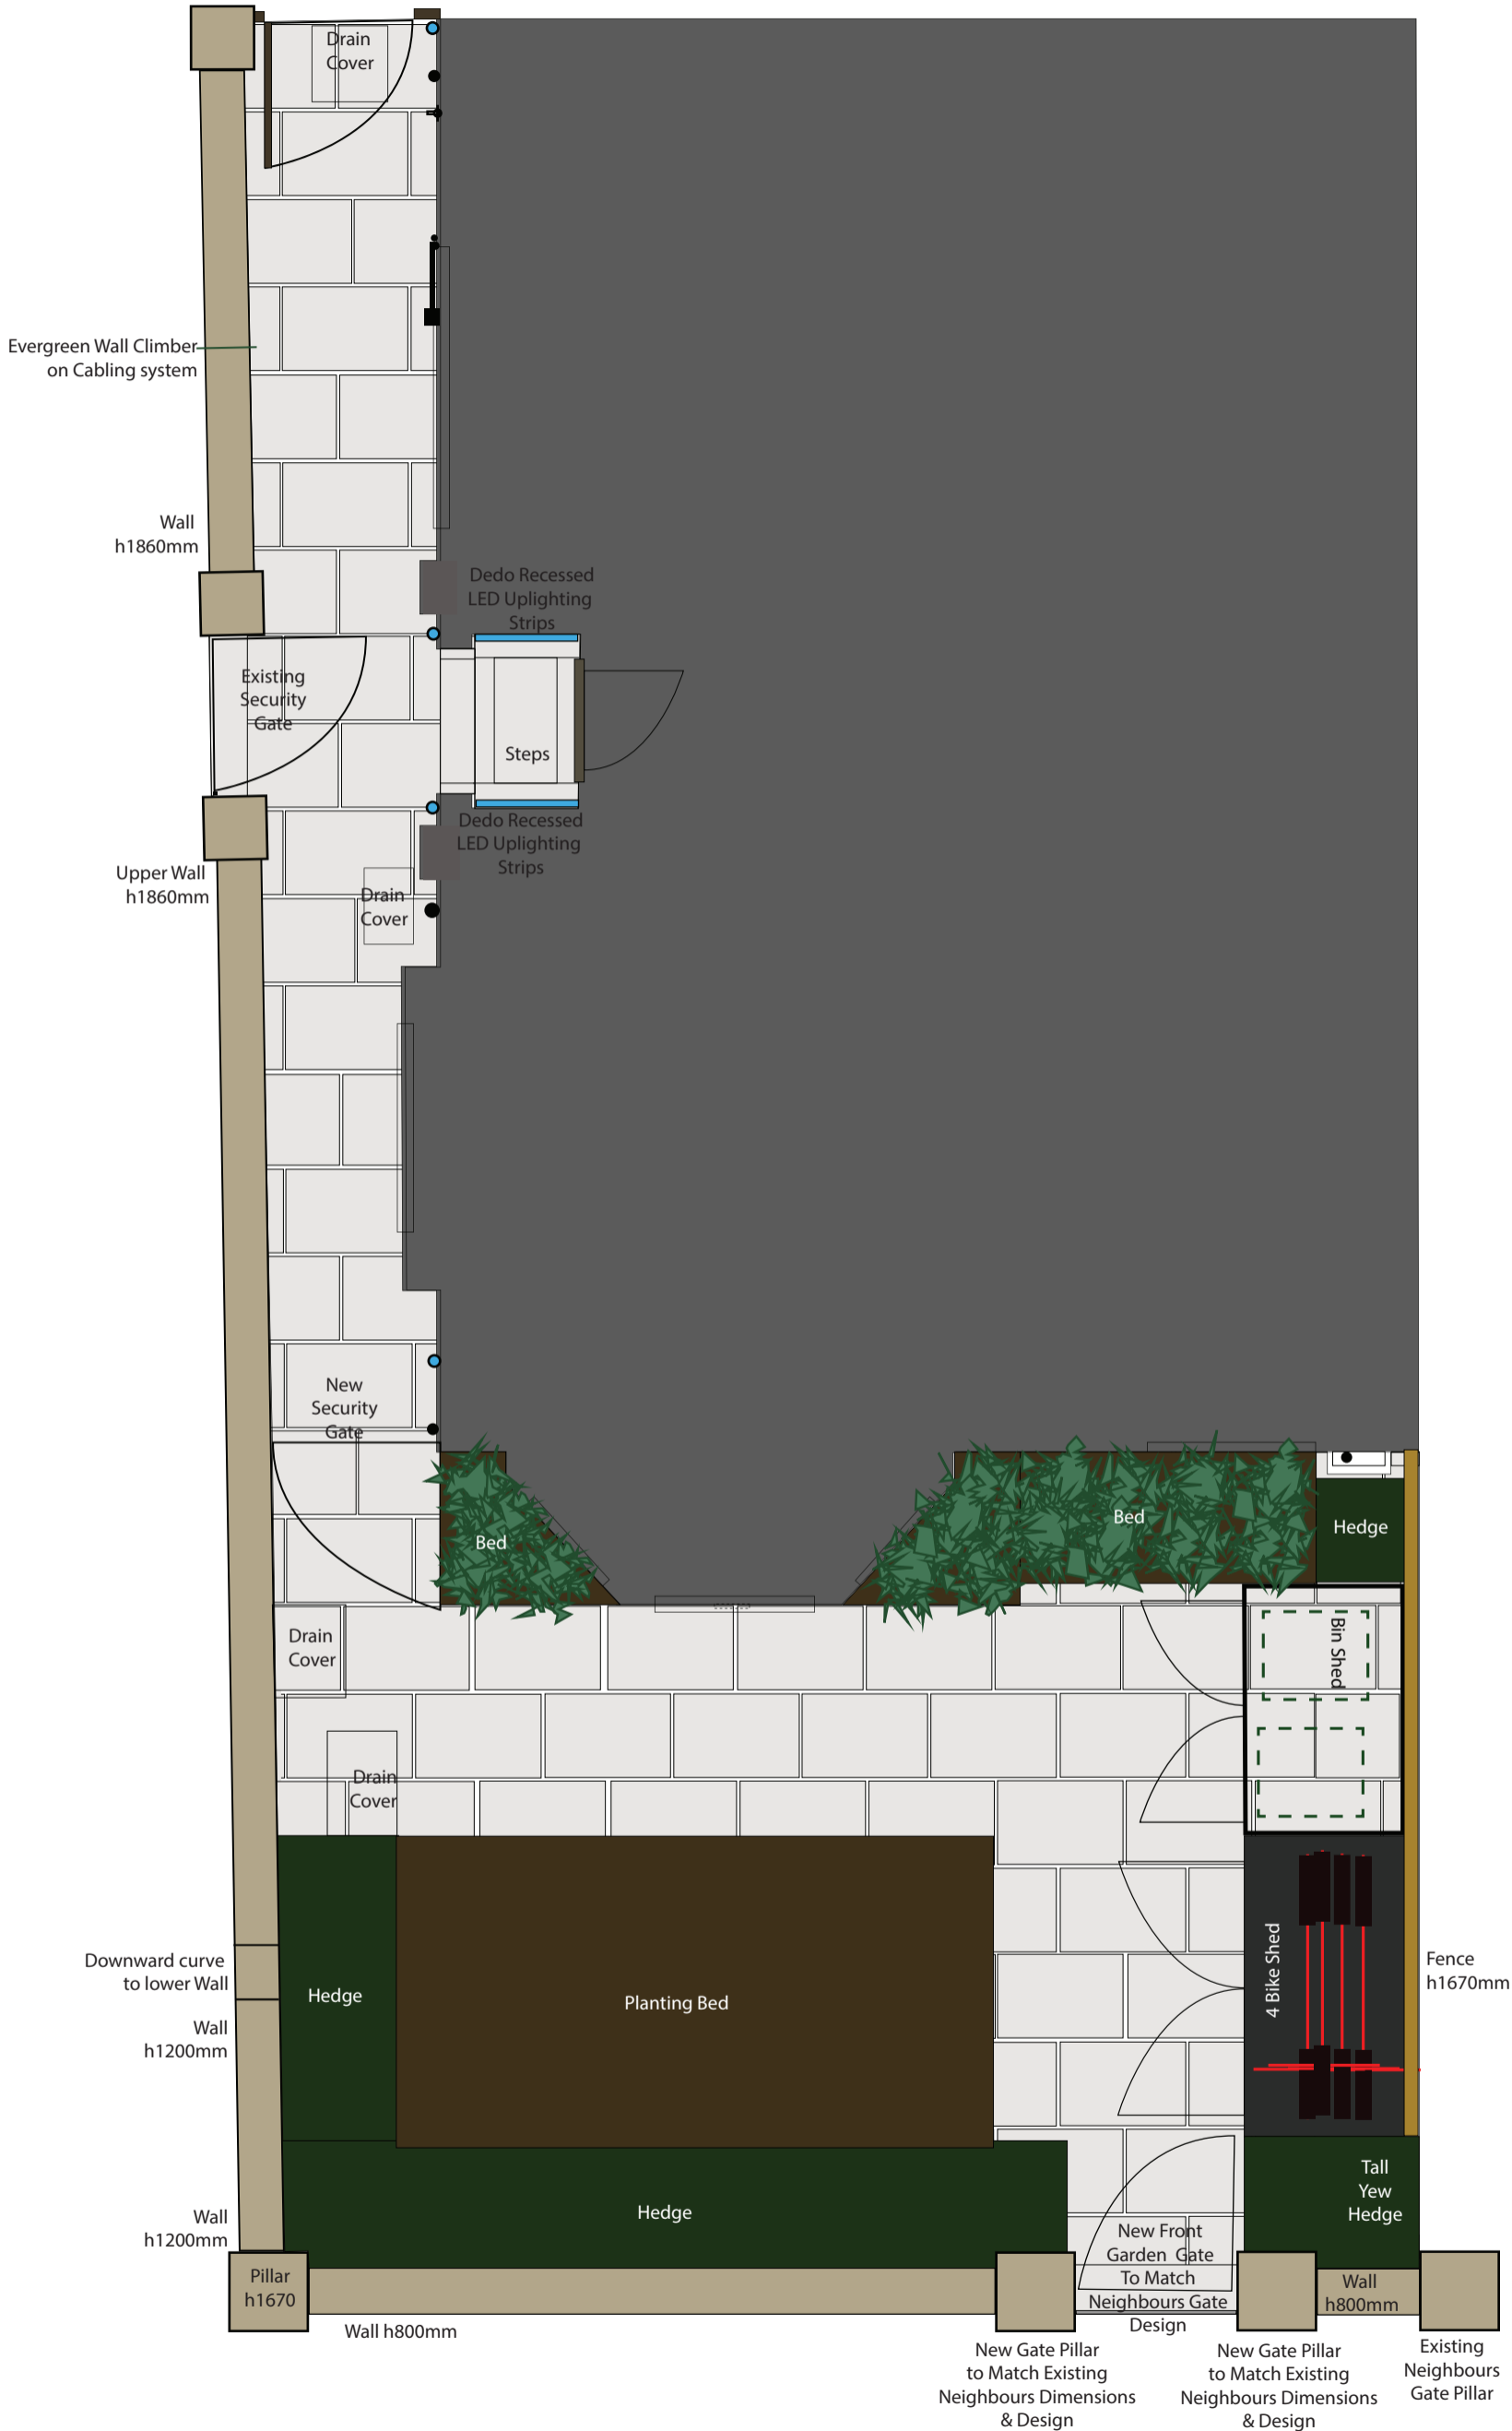

Front Garden 2 Westmoreland Road

Do not scale from this drawing.
All measurements to be checked on site
All planning consents and existing TPO's etc... to be sought by client

Garden Design Plan
for:
Yane & Tim Cook
2 Westmoreland Road
SW13 9RY