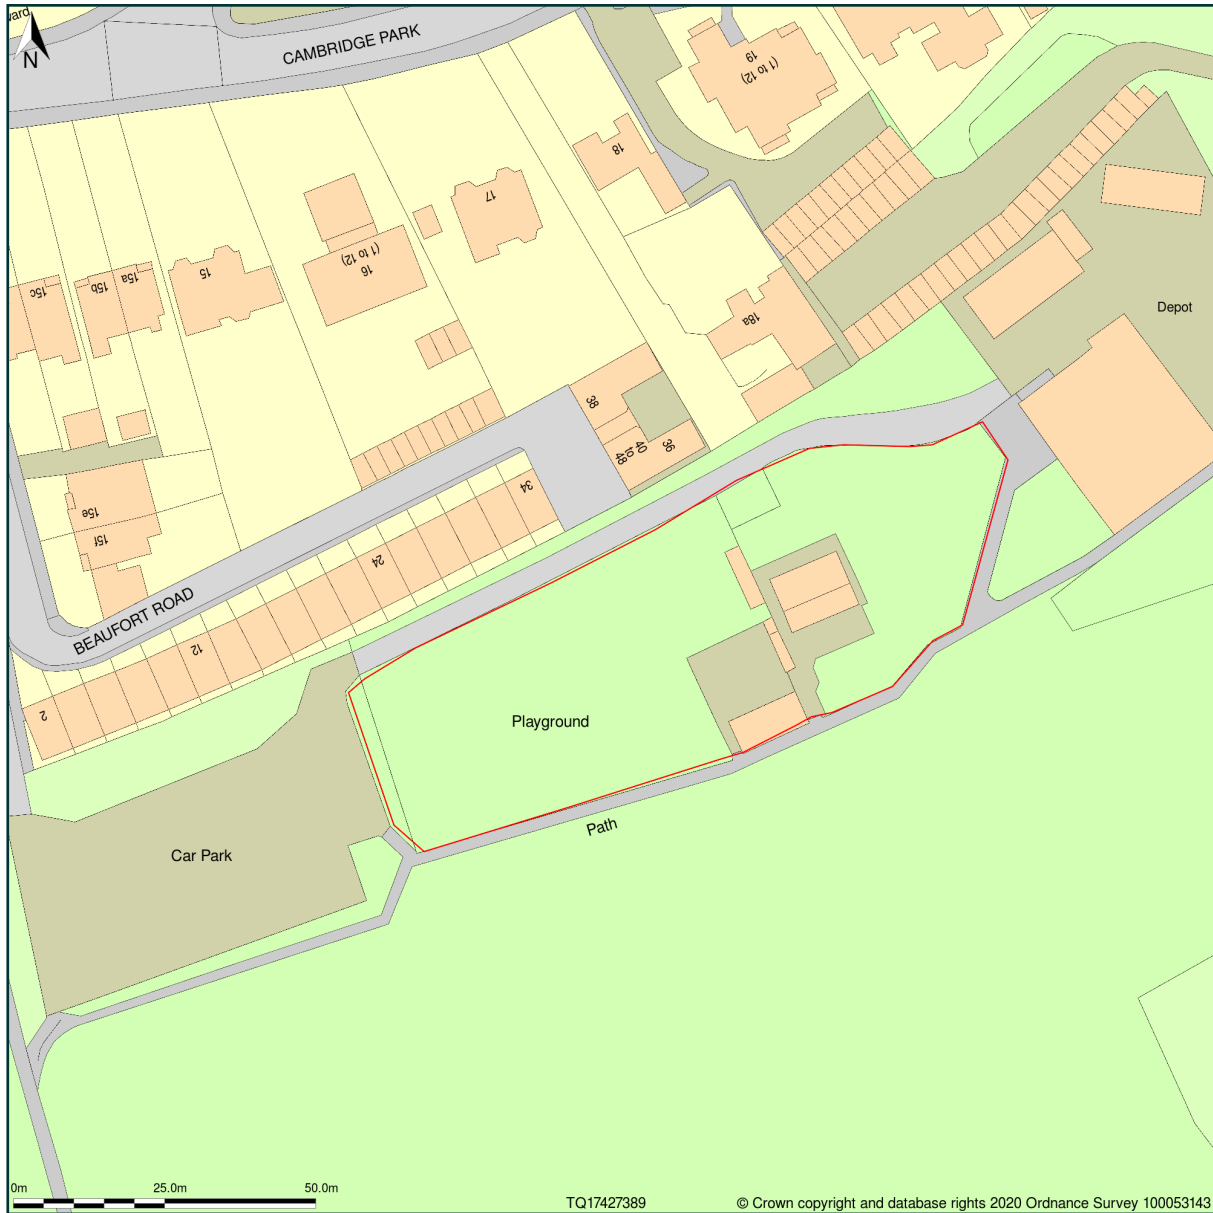

Marble Hill Playcentres, Marble Hill Park, Richmond Road, Twickenham, Richmond Upon Thames, TW1 2NL

Site Plan shows area bounded by: 517322.94, 173794.74 517522.94, 173994.74 (at a scale of 1:1250), OSGridRef: TQ17427389. The representation of a road, track or path is no evidence of a right of way. The representation of features as lines is no evidence of a property boundary.

Produced on 7th Jan 2020 from the Ordnance Survey National Geographic Database and incorporating surveyed revision available at this date. Reproduction in whole or part is prohibited without the prior permission of Ordnance Survey. © Crown copyright 2020. Supplied by www.buyaplan.co.uk a licensed Ordnance Survey partner (100053143). Unique plan reference: #00483075-EC38DA