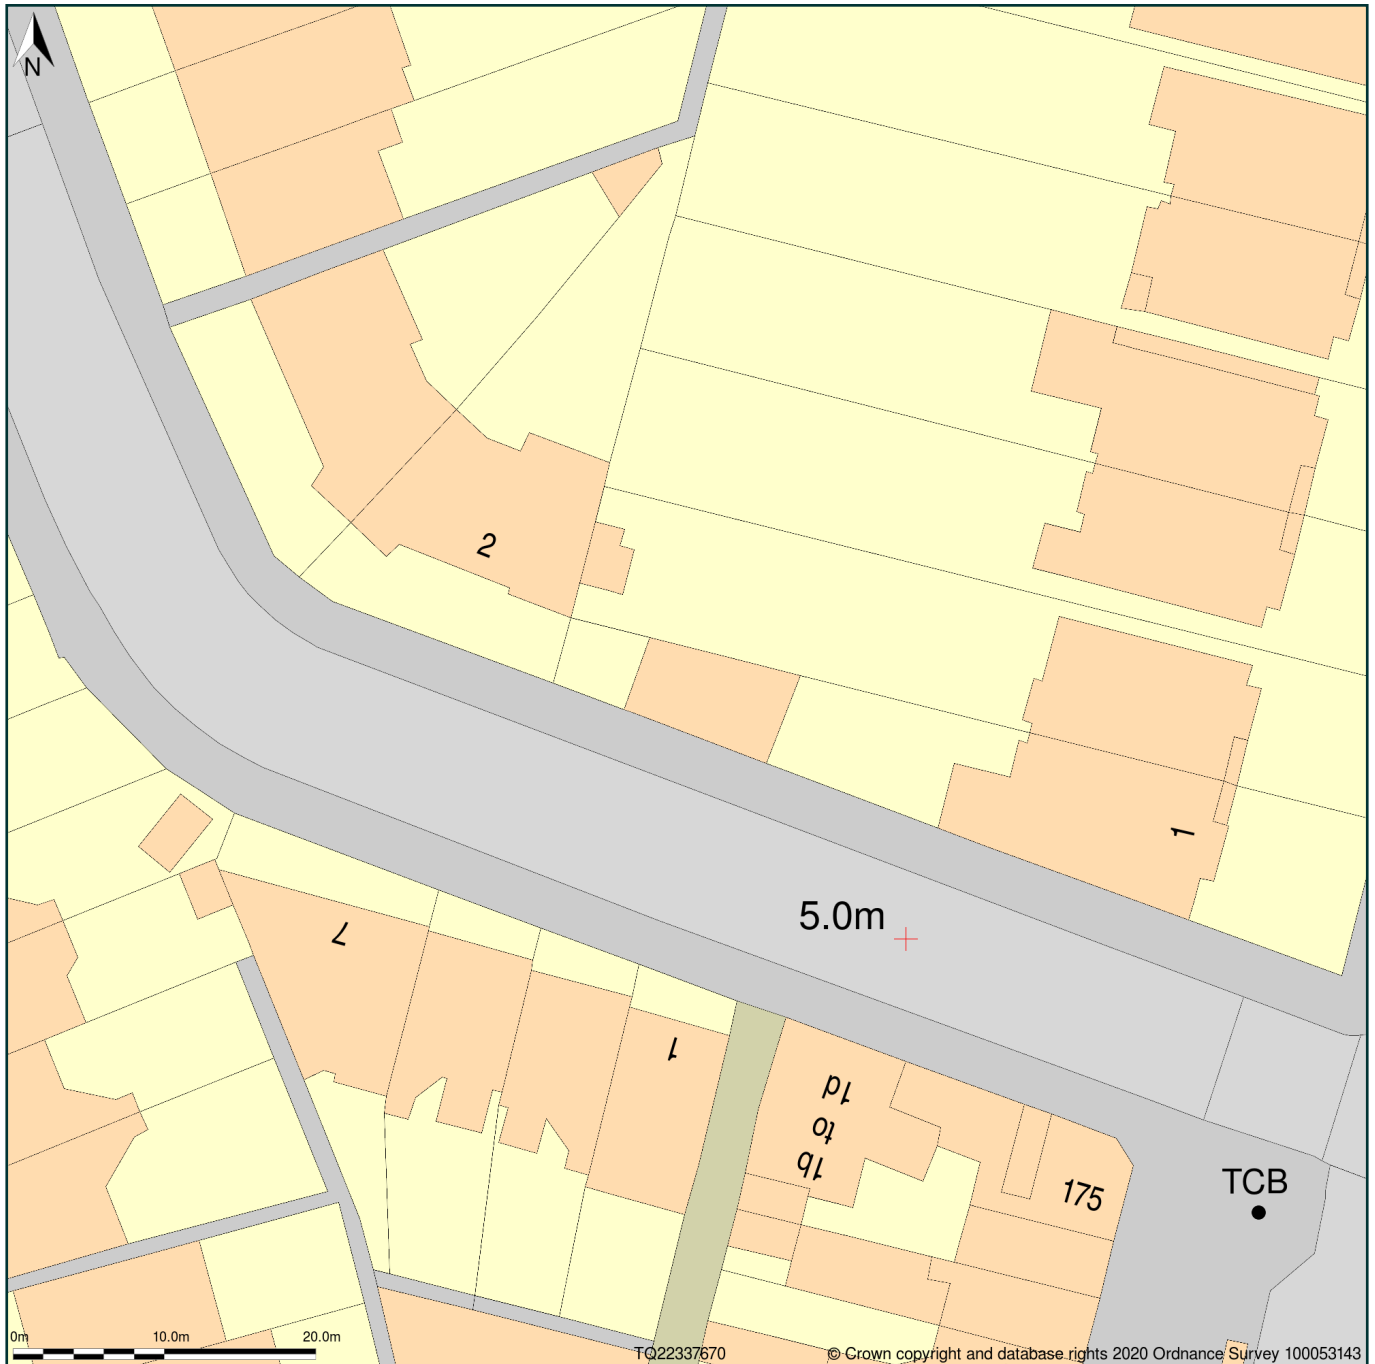

Formerly Aire International, 2a, Ferry Road, Barnes, London, Richmond Upon Thames, SW13 9RX

Block Plan shows area bounded by: 522294.84, 176662.42 522384.84, 176752.42 (at a scale of 1:500), OSGridRef: TQ22337670. The representation of a road, track or path is no evidence of a right of way. The representation of features as lines is no evidence of a property boundary.

Produced on 15th Jul 2020 from the Ordnance Survey National Geographic Database and incorporating surveyed revision available at this date. Reproduction in whole or part is prohibited without the prior permission of Ordnance Survey. © Crown copyright 2020. Supplied by www.buyaplan.co.uk a licensed Ordnance Survey partner (100053143). Unique plan reference: #00535231-7A699B