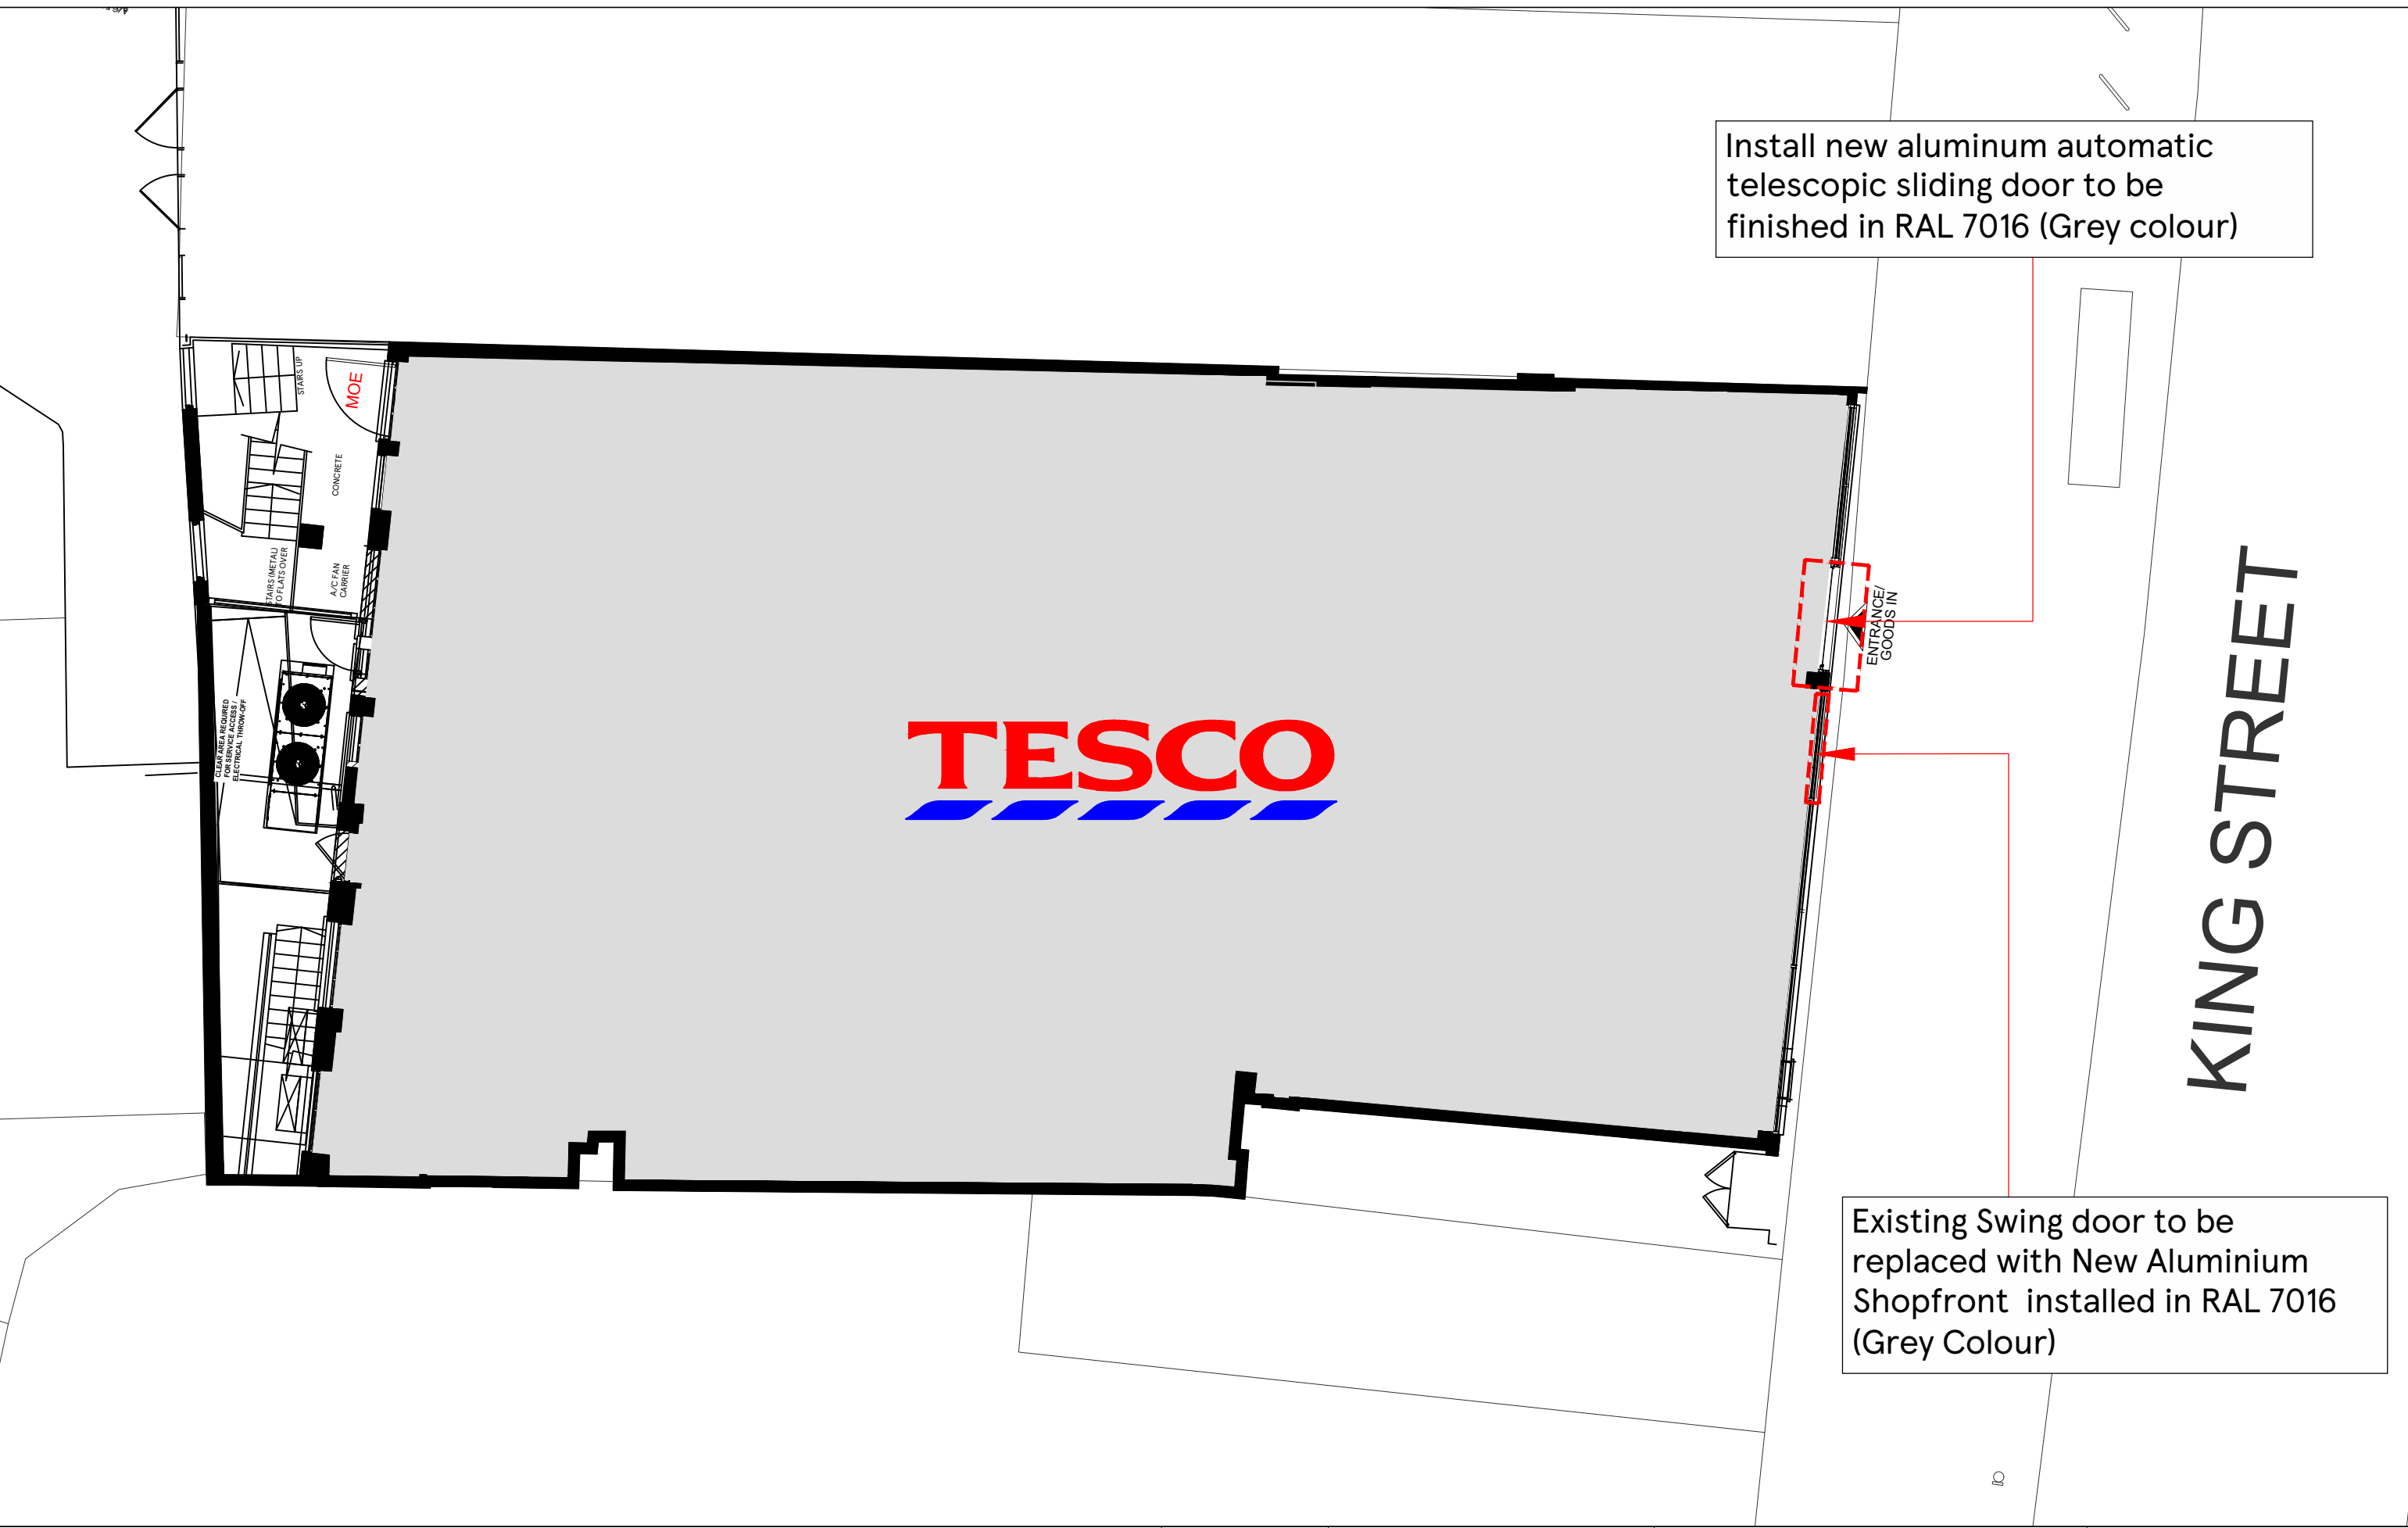

Install new aluminum automatic telescopic sliding door to be finished in RAL 7016 (Grey colour)

Existing Swing door to be replaced with New Aluminium Shopfront installed in RAL 7016 (Grey Colour)